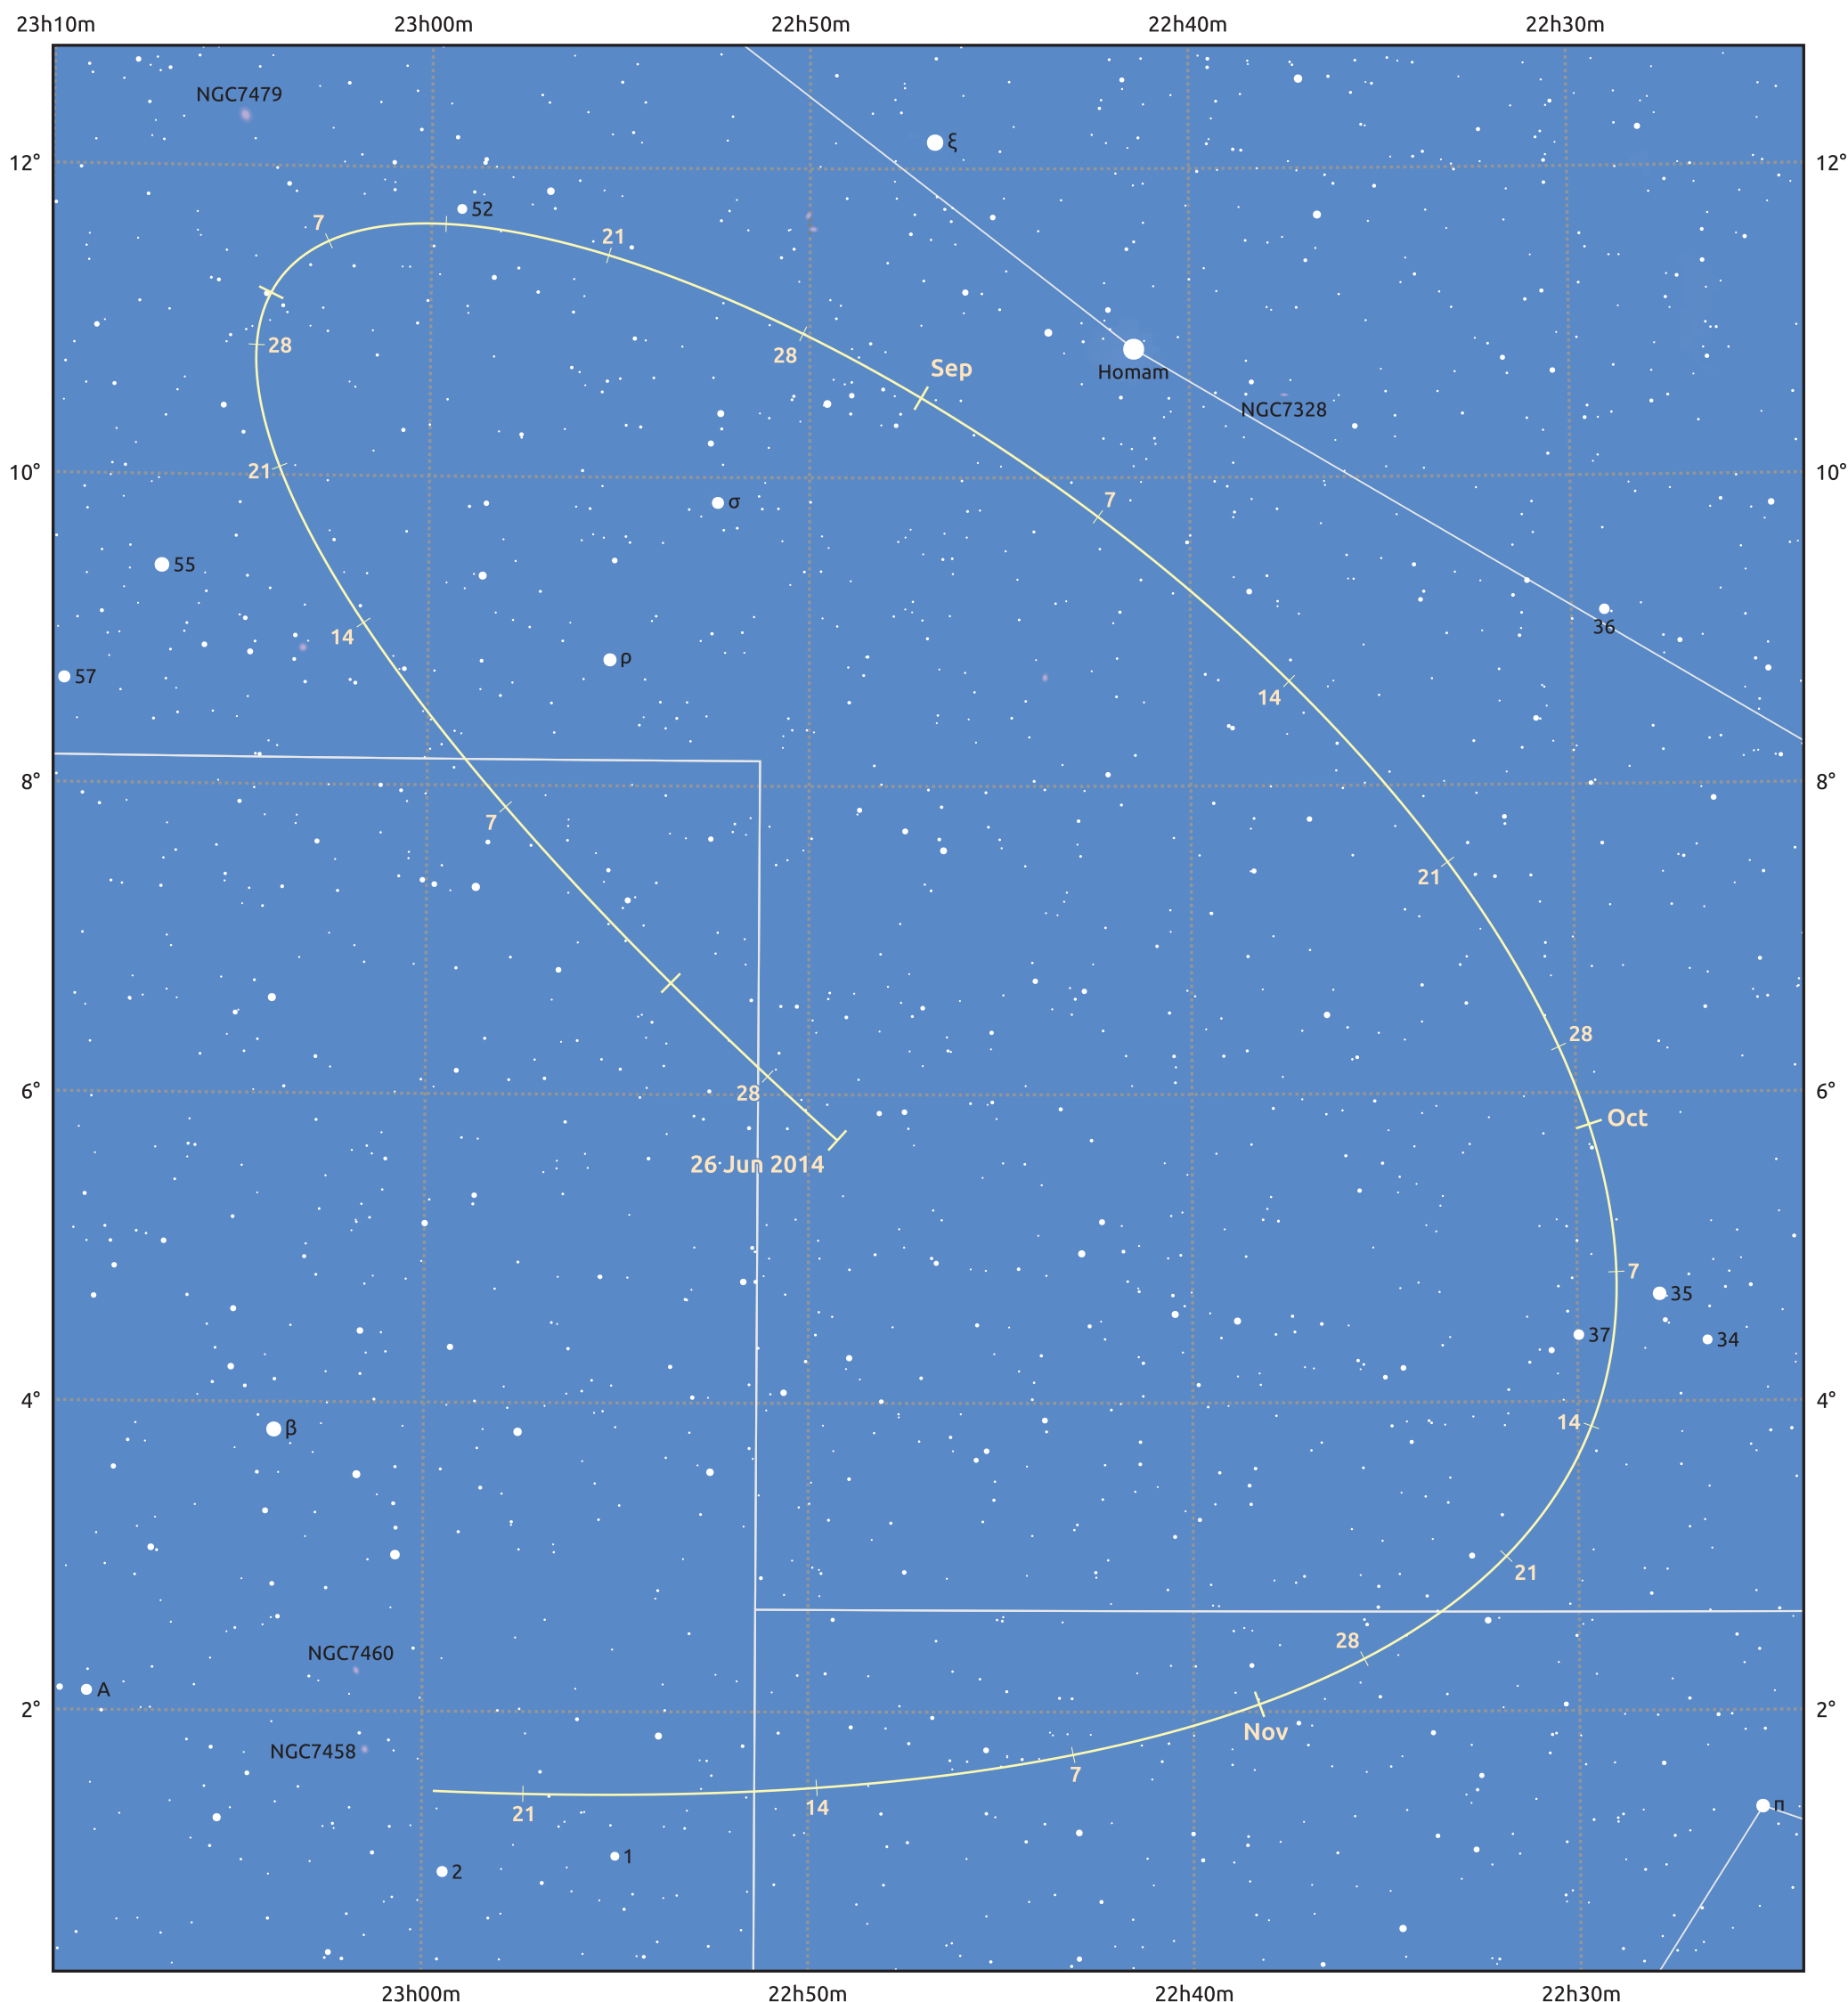

# The path of Asteroid 12 Victoria around opposition on 9 Sep 2014

© Dominic Ford 2011–2025. Date markers placed at midnight UTC. Downloaded from <https://in-the-sky.org>

Magnitude scale: 11.0 10.0 9.0 8.0 7.0 6.0 5.0 4.0 3.0

— Ecliptic Plane

Galaxy Bright nebula Open cluster Globular cluster Planetary nebula

Date	Mag	Phase
2014 Jul 1	10.3	93%
2014 Aug 1	9.7	96%
2014 Aug 15	9.4	98%
2014 Sep 1	9.1	99%
2014 Oct 1	9.6	98%
2014 Oct 29	10.4	96%
2014 Nov 1	10.5	95%