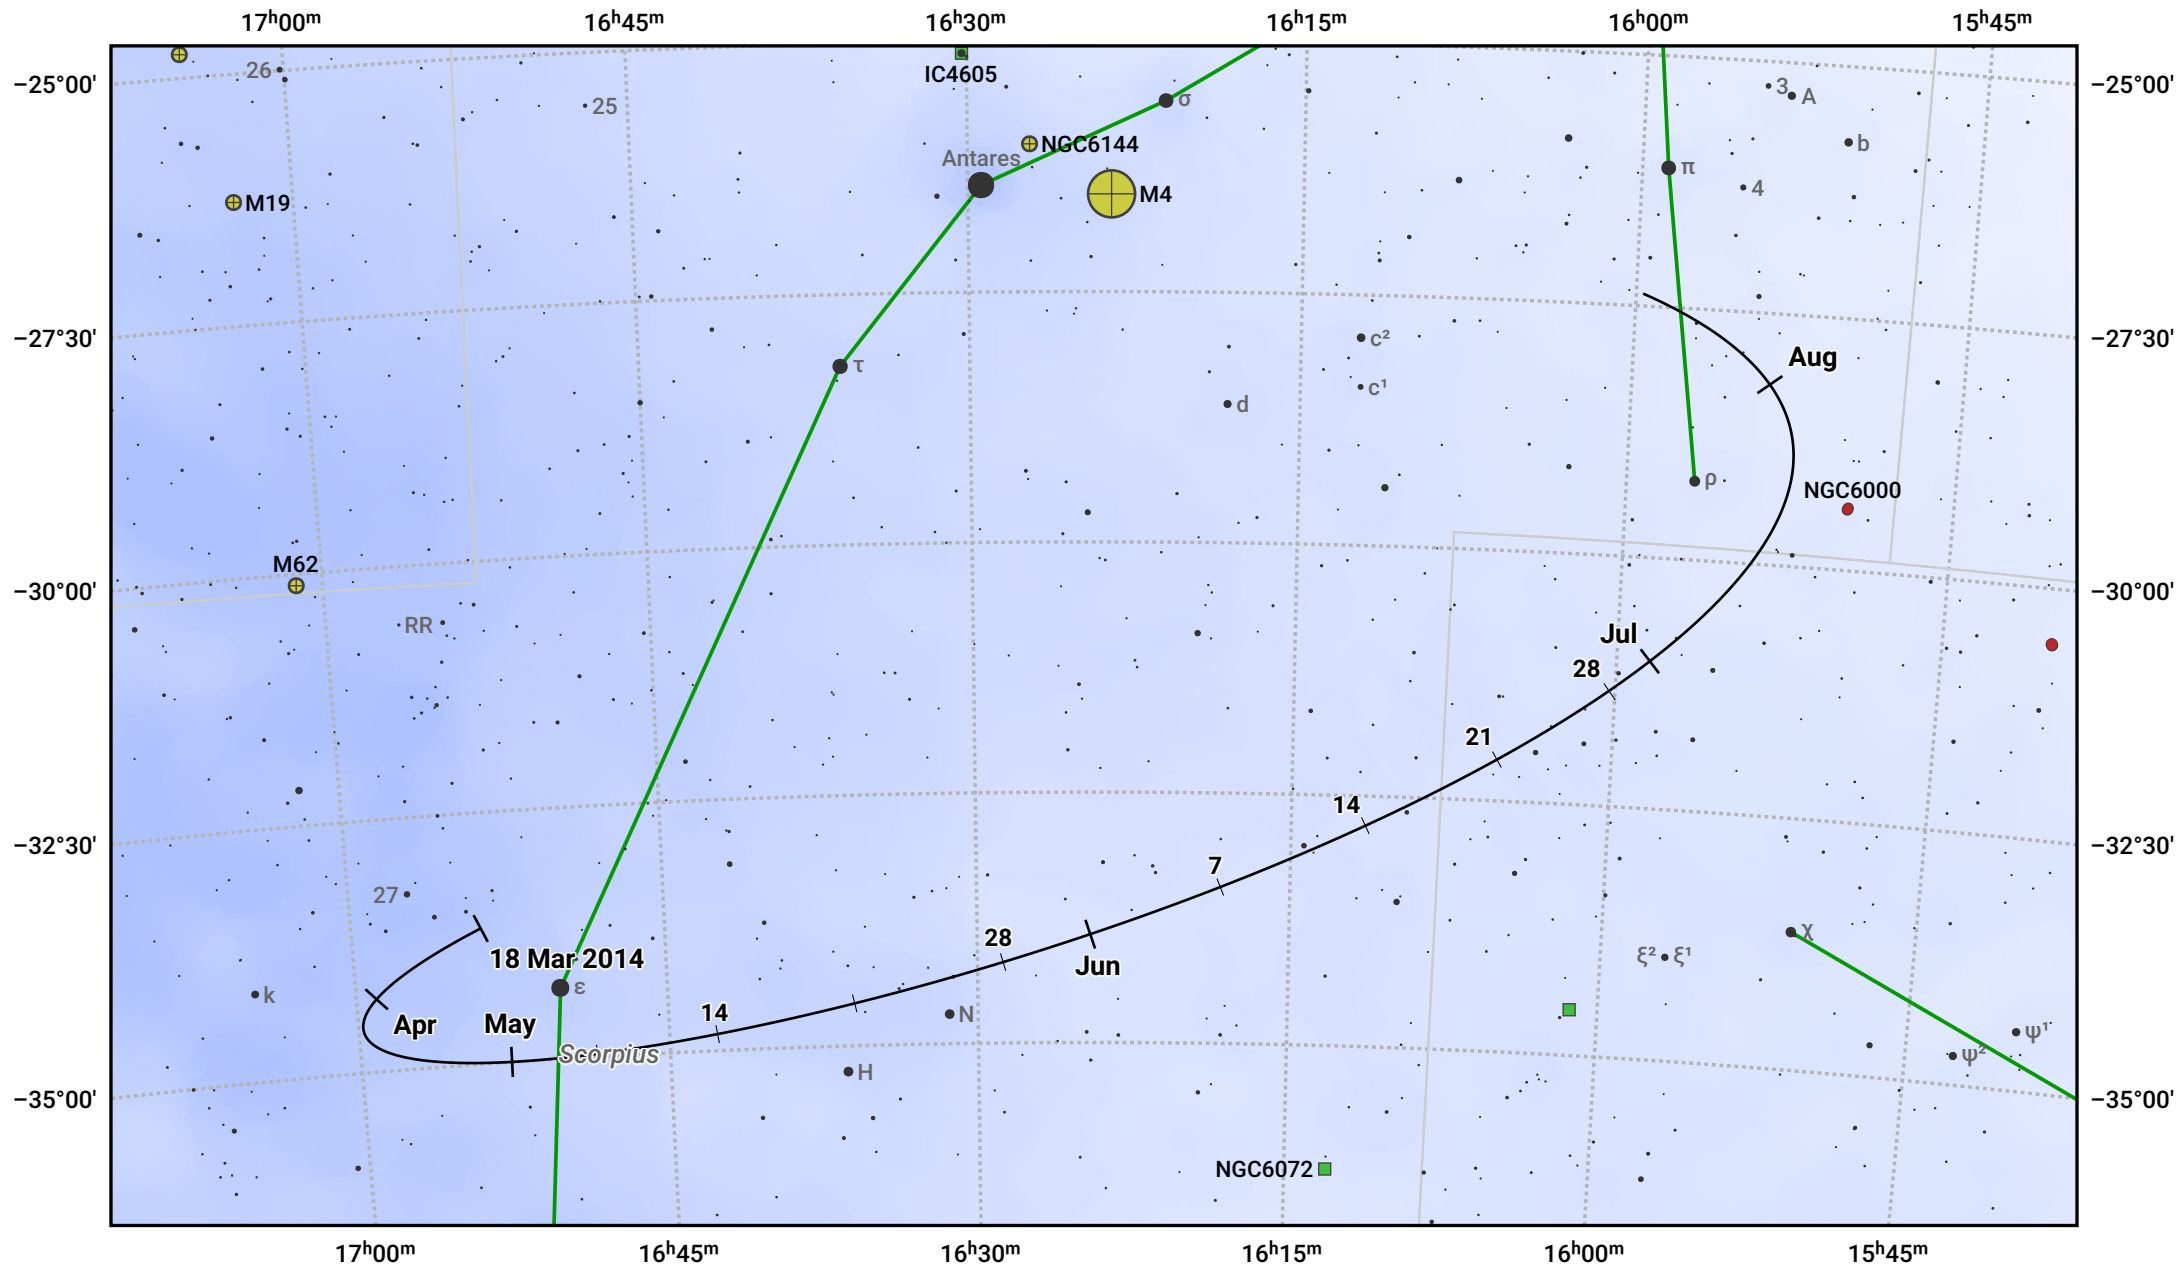

# The path of Asteroid 15 Eunomia around opposition on 1 Jun 2014

© Dominic Ford 2011–2024. Date markers placed at midnight UTC. Downloaded from <https://in-the-sky.org>

Magnitude scale: 9.0 8.0 7.0 6.0 5.0 4.0 3.0 2.0 1.0

— Ecliptic Plane

Galaxy Bright nebula Open cluster Globular cluster

Date	Mag
2014 Apr 1	10.8
2014 May 1	10.2
2014 May 13	10.0
2014 Jun 1	9.7
2014 Jul 1	10.1
2014 Aug 1	10.5