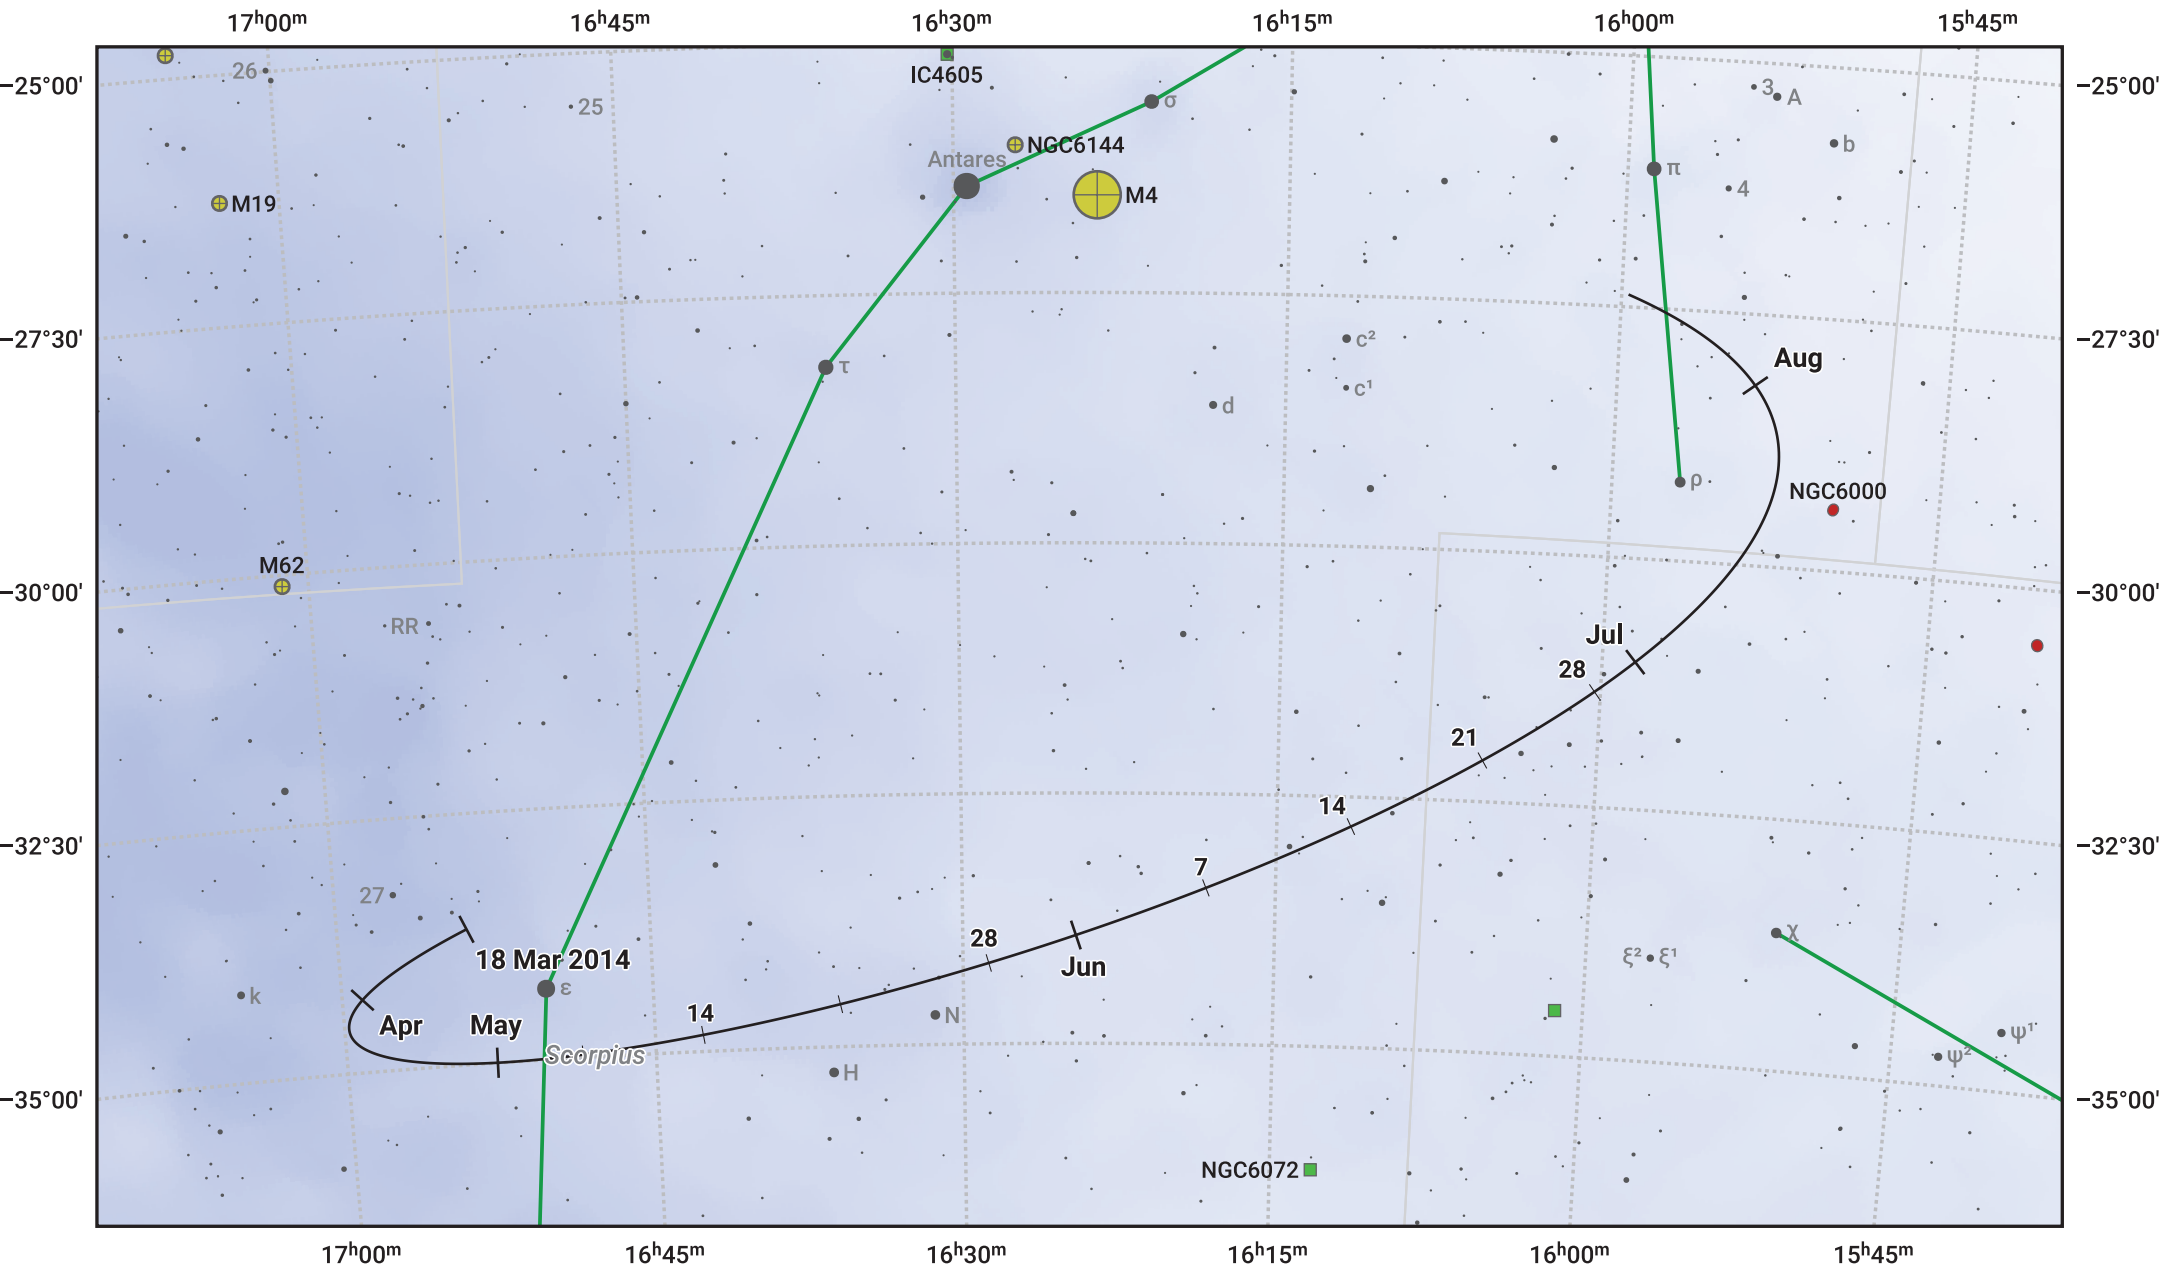

The path of Asteroid 15 Eunomia around opposition on 1 Jun 2014

© Dominic Ford 2011–2024. Date markers placed at midnight UTC. Downloaded from <https://in-the-sky.org>

Magnitude scale: 9.0 8.0 7.0 6.0 5.0 4.0 3.0 2.0 1.0

— Ecliptic Plane

Galaxy Bright nebula Open cluster Globular cluster

Date	Mag
2014 Apr 1	10.8
2014 May 1	10.2
2014 May 13	10.0
2014 Jun 1	9.7
2014 Jul 1	10.1
2014 Aug 1	10.5