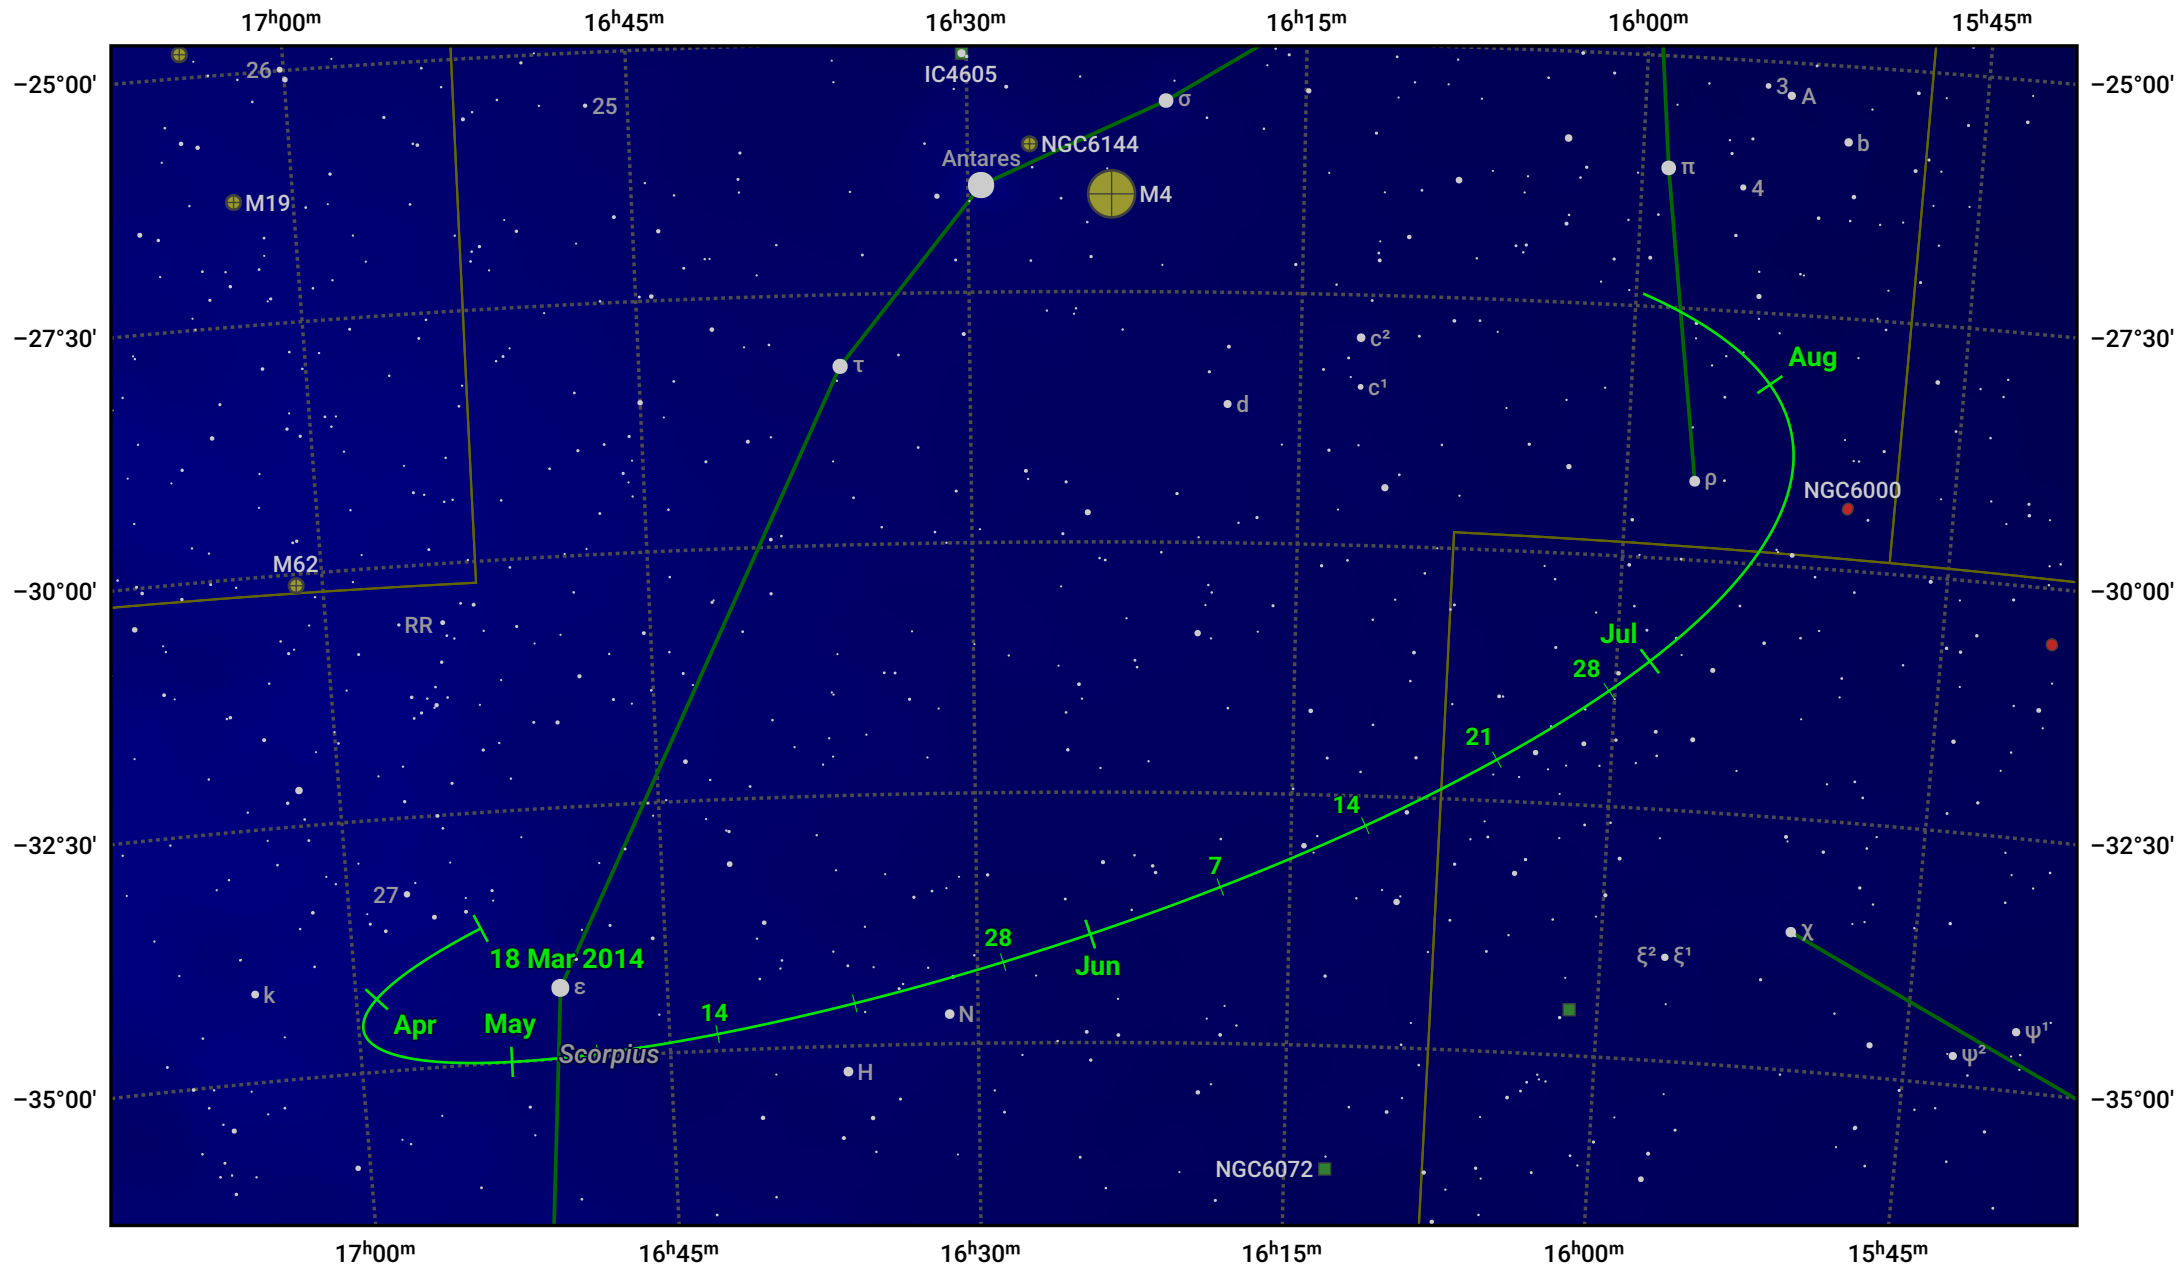

The path of Asteroid 15 Eunomia around opposition on 1 Jun 2014

© Dominic Ford 2011–2024. Date markers placed at midnight UTC. Downloaded from <https://in-the-sky.org>

Magnitude scale: 9.0 8.0 7.0 6.0 5.0 4.0 3.0 2.0 1.0

— Ecliptic Plane

Galaxy Bright nebula Open cluster Globular cluster

Date	Mag
2014 Apr 1	10.8
2014 May 1	10.2
2014 May 13	10.0
2014 Jun 1	9.7
2014 Jul 1	10.1
2014 Aug 1	10.5