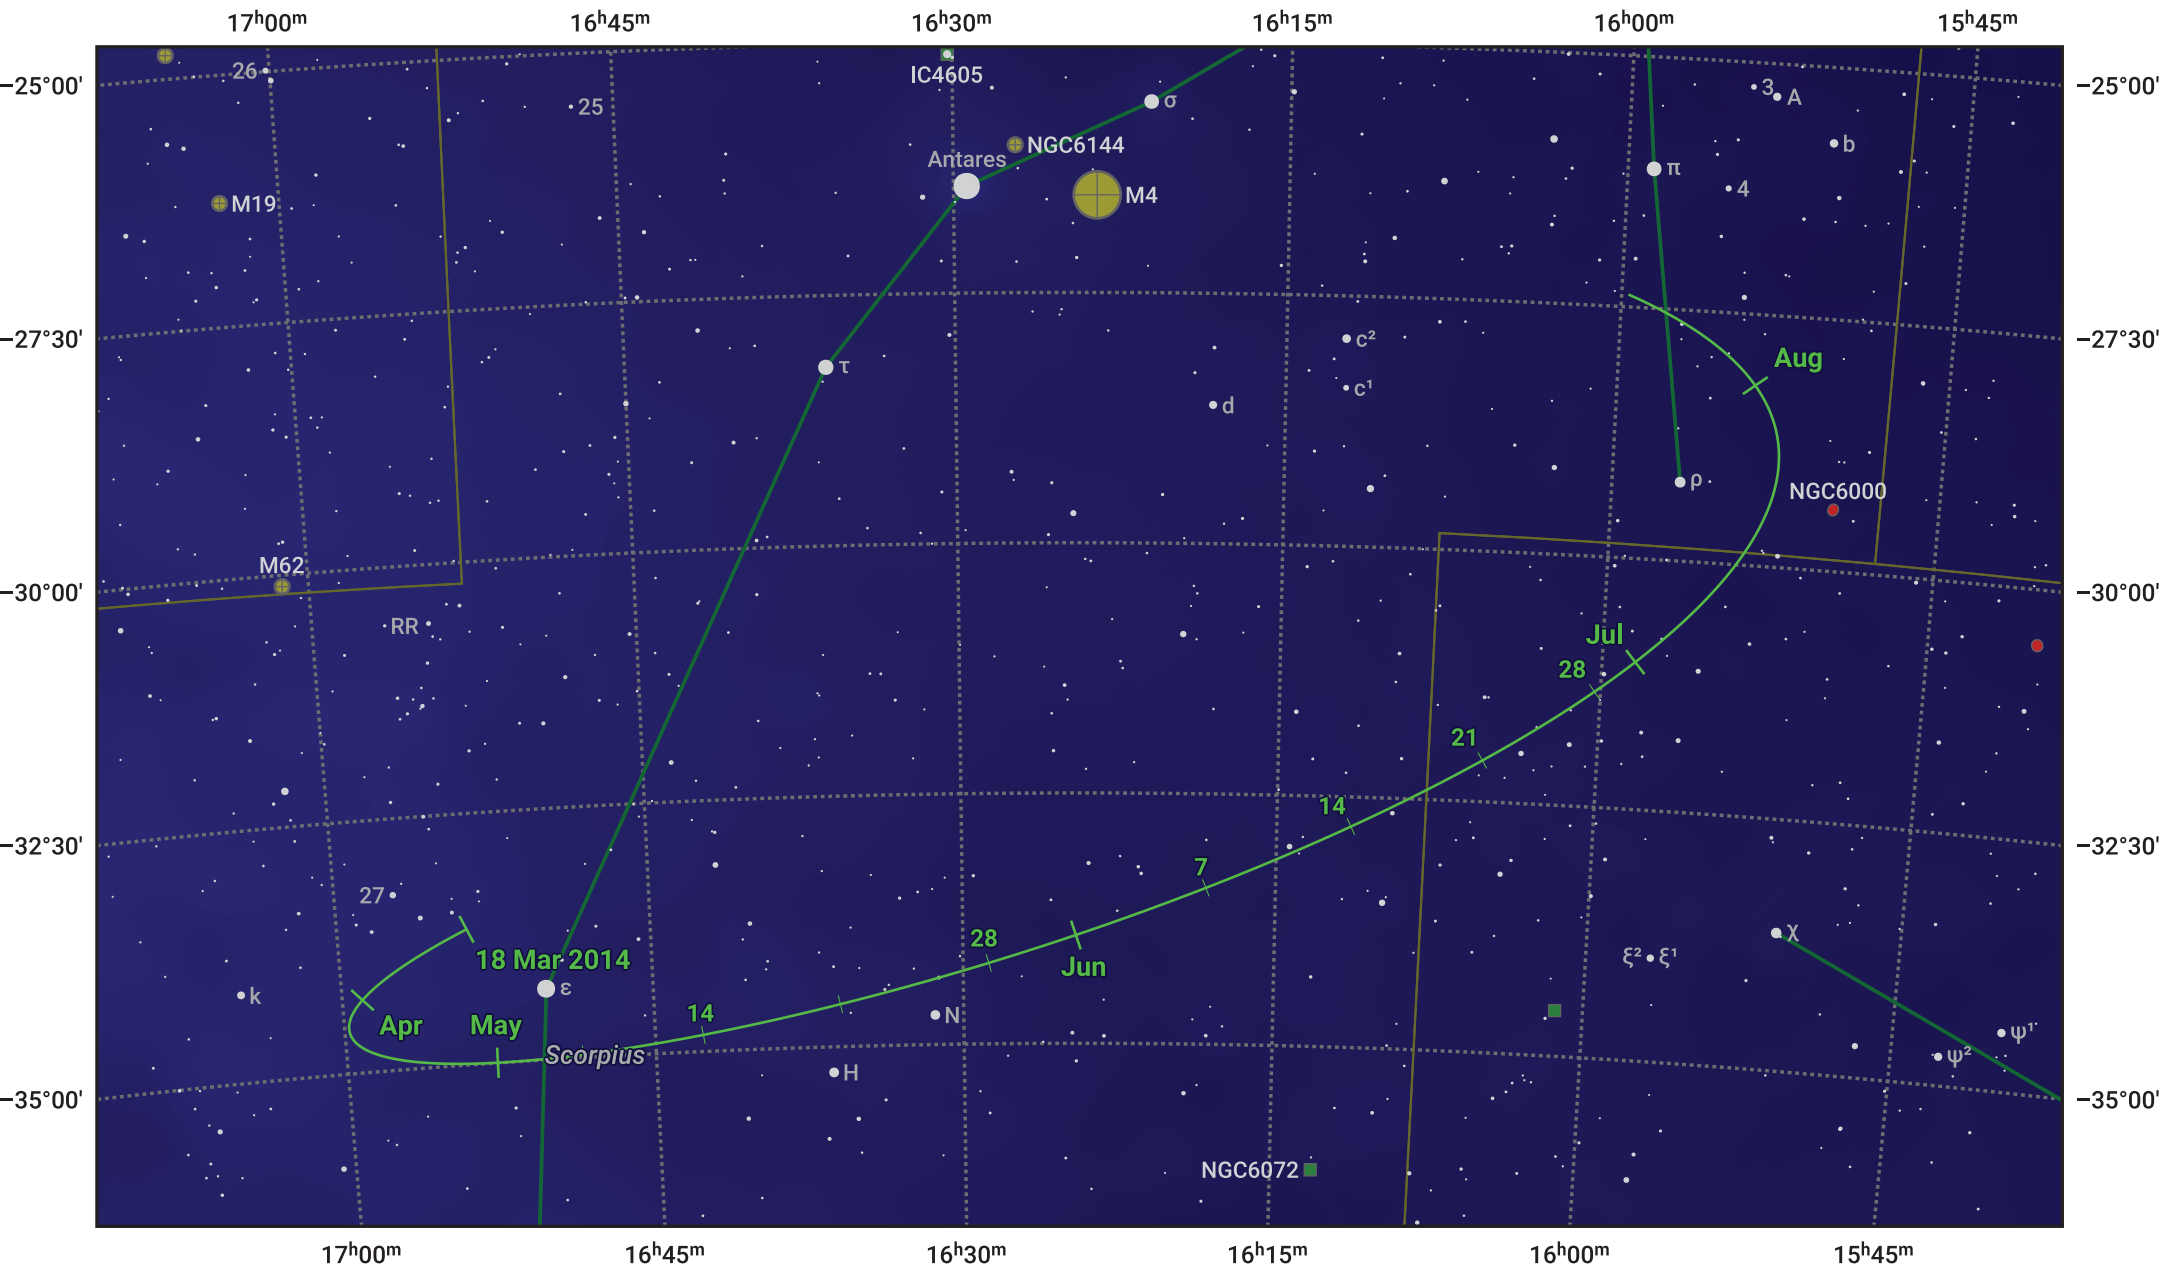

# The path of Asteroid 15 Eunomia around opposition on 1 Jun 2014

© Dominic Ford 2011–2024. Date markers placed at midnight UTC. Downloaded from <https://in-the-sky.org>

Magnitude scale: ● 9.0 ● 8.0 ● 7.0 ● 6.0 ● 5.0 ● 4.0 ● 3.0 ● 2.0 ● 1.0

— Ecliptic Plane

- Galaxy
- Bright nebula
- Open cluster
- Globular cluster

Date	Mag
2014 Apr 1	10.8
2014 May 1	10.2
2014 May 13	10.0
2014 Jun 1	9.7
2014 Jul 1	10.1
2014 Aug 1	10.5