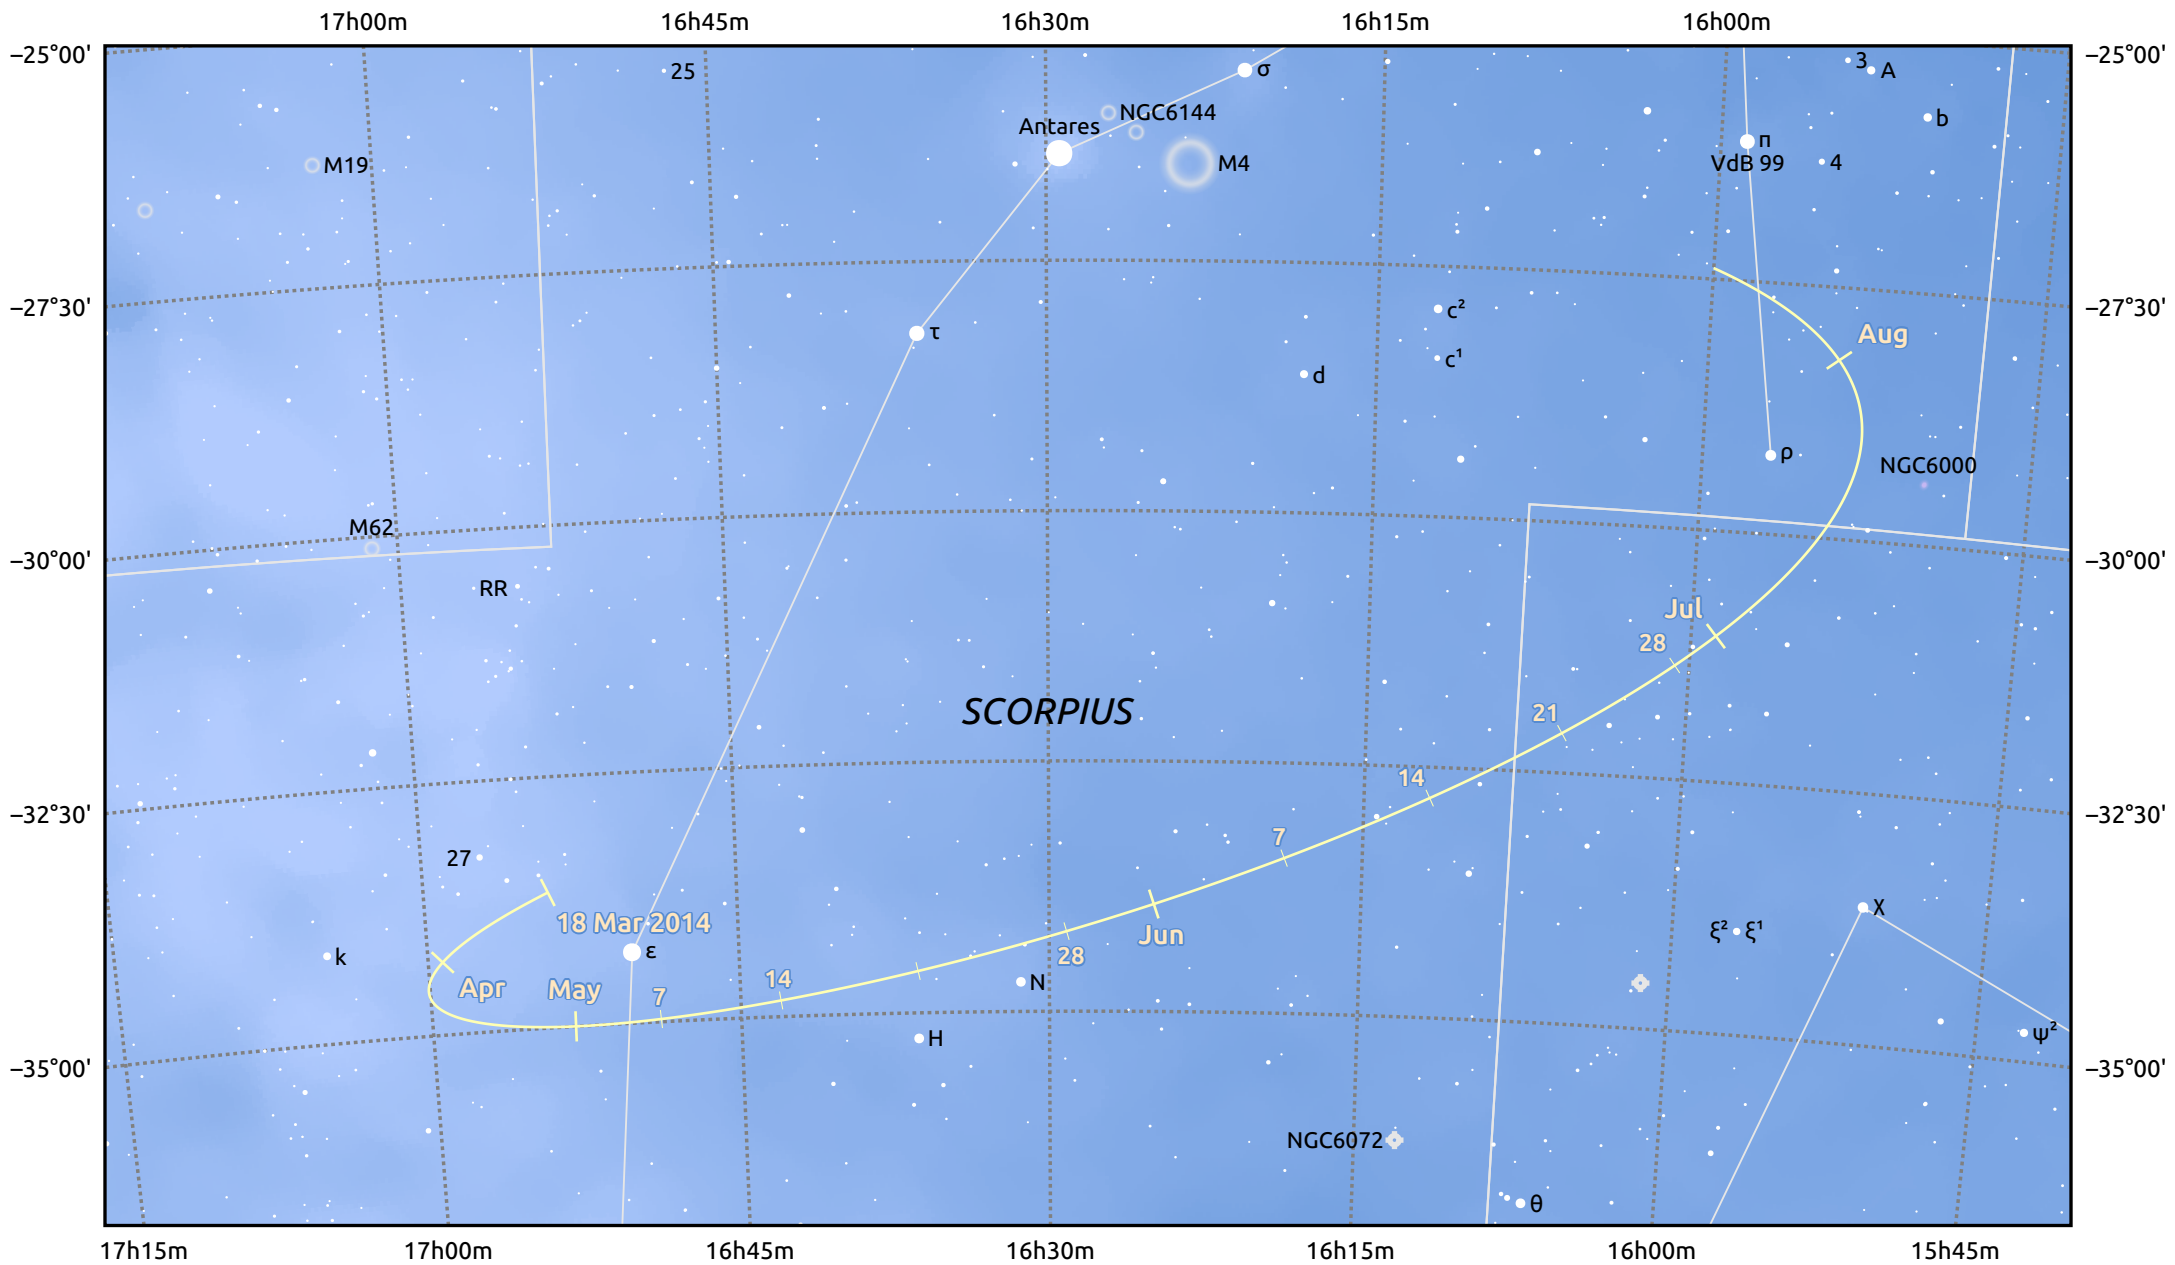

The path of Asteroid 15 Eunomia around opposition on 1 Jun 2014

© Dominic Ford 2011–2025. Date markers placed at midnight UTC. Downloaded from <https://in-the-sky.org>

Magnitude scale: 9.0 8.0 7.0 6.0 5.0 4.0 3.0 2.0 1.0

Ecliptic Plane

Galaxy Bright nebula Open cluster Globular cluster Planetary nebula

Date	Mag
2014 Apr 1	10.8
2014 May 1	10.2
2014 May 13	10.0
2014 Jun 1	9.7
2014 Jul 1	10.1
2014 Aug 1	10.6