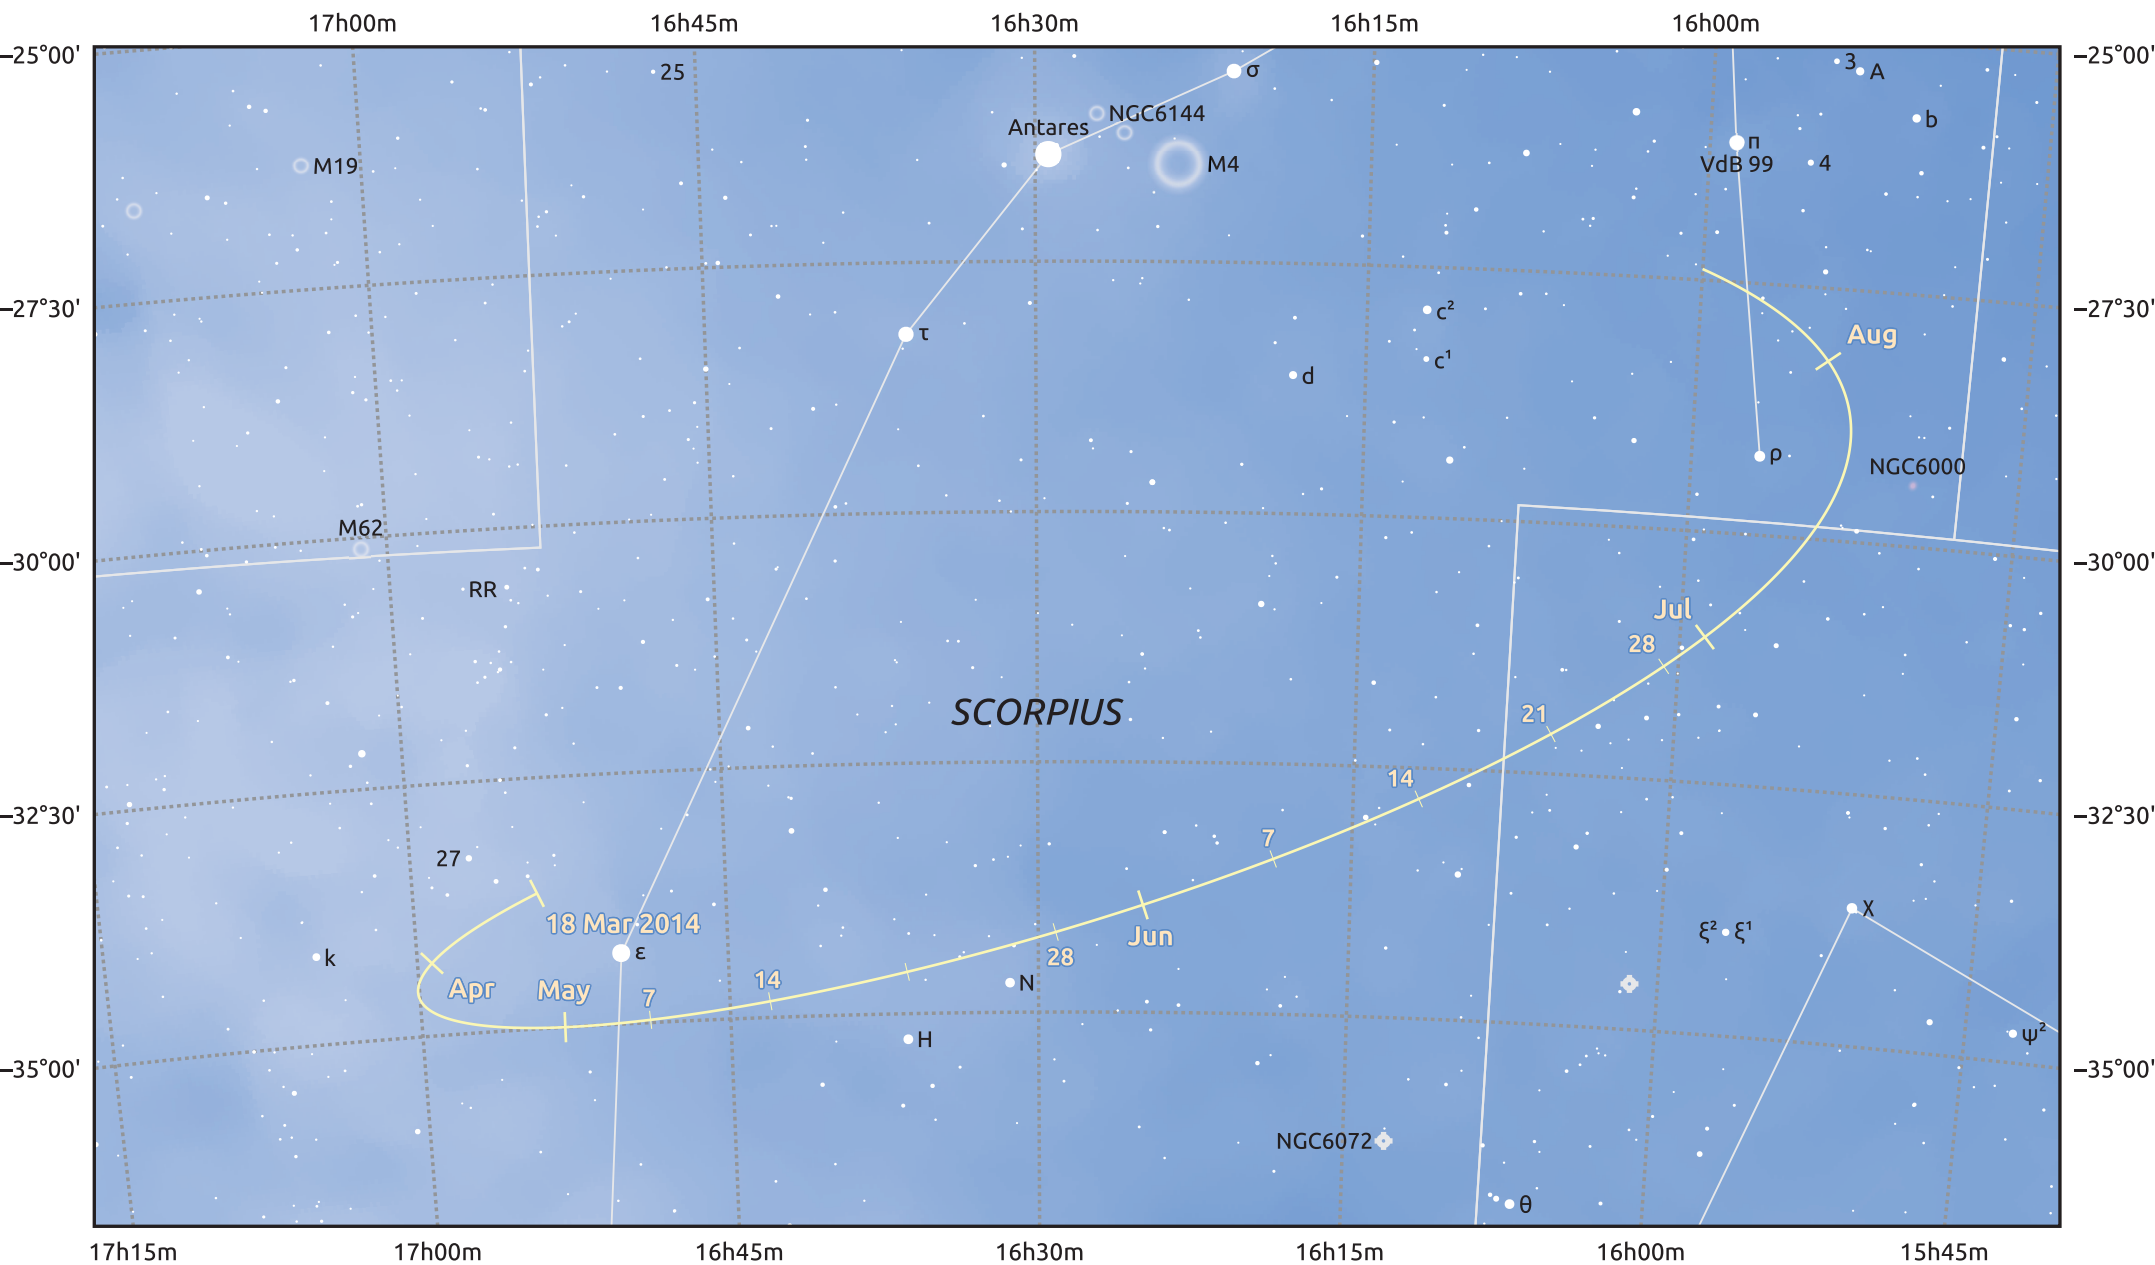

The path of Asteroid 15 Eunomia around opposition on 1 Jun 2014

© Dominic Ford 2011–2025. Date markers placed at midnight UTC. Downloaded from <https://in-the-sky.org>

Magnitude scale: 9.0 8.0 7.0 6.0 5.0 4.0 3.0 2.0 1.0

Ecliptic Plane

Galaxy Bright nebula Open cluster Globular cluster Planetary nebula

Date	Mag
2014 Apr 1	10.8
2014 May 1	10.2
2014 May 13	10.0
2014 Jun 1	9.7
2014 Jul 1	10.1
2014 Aug 1	10.6