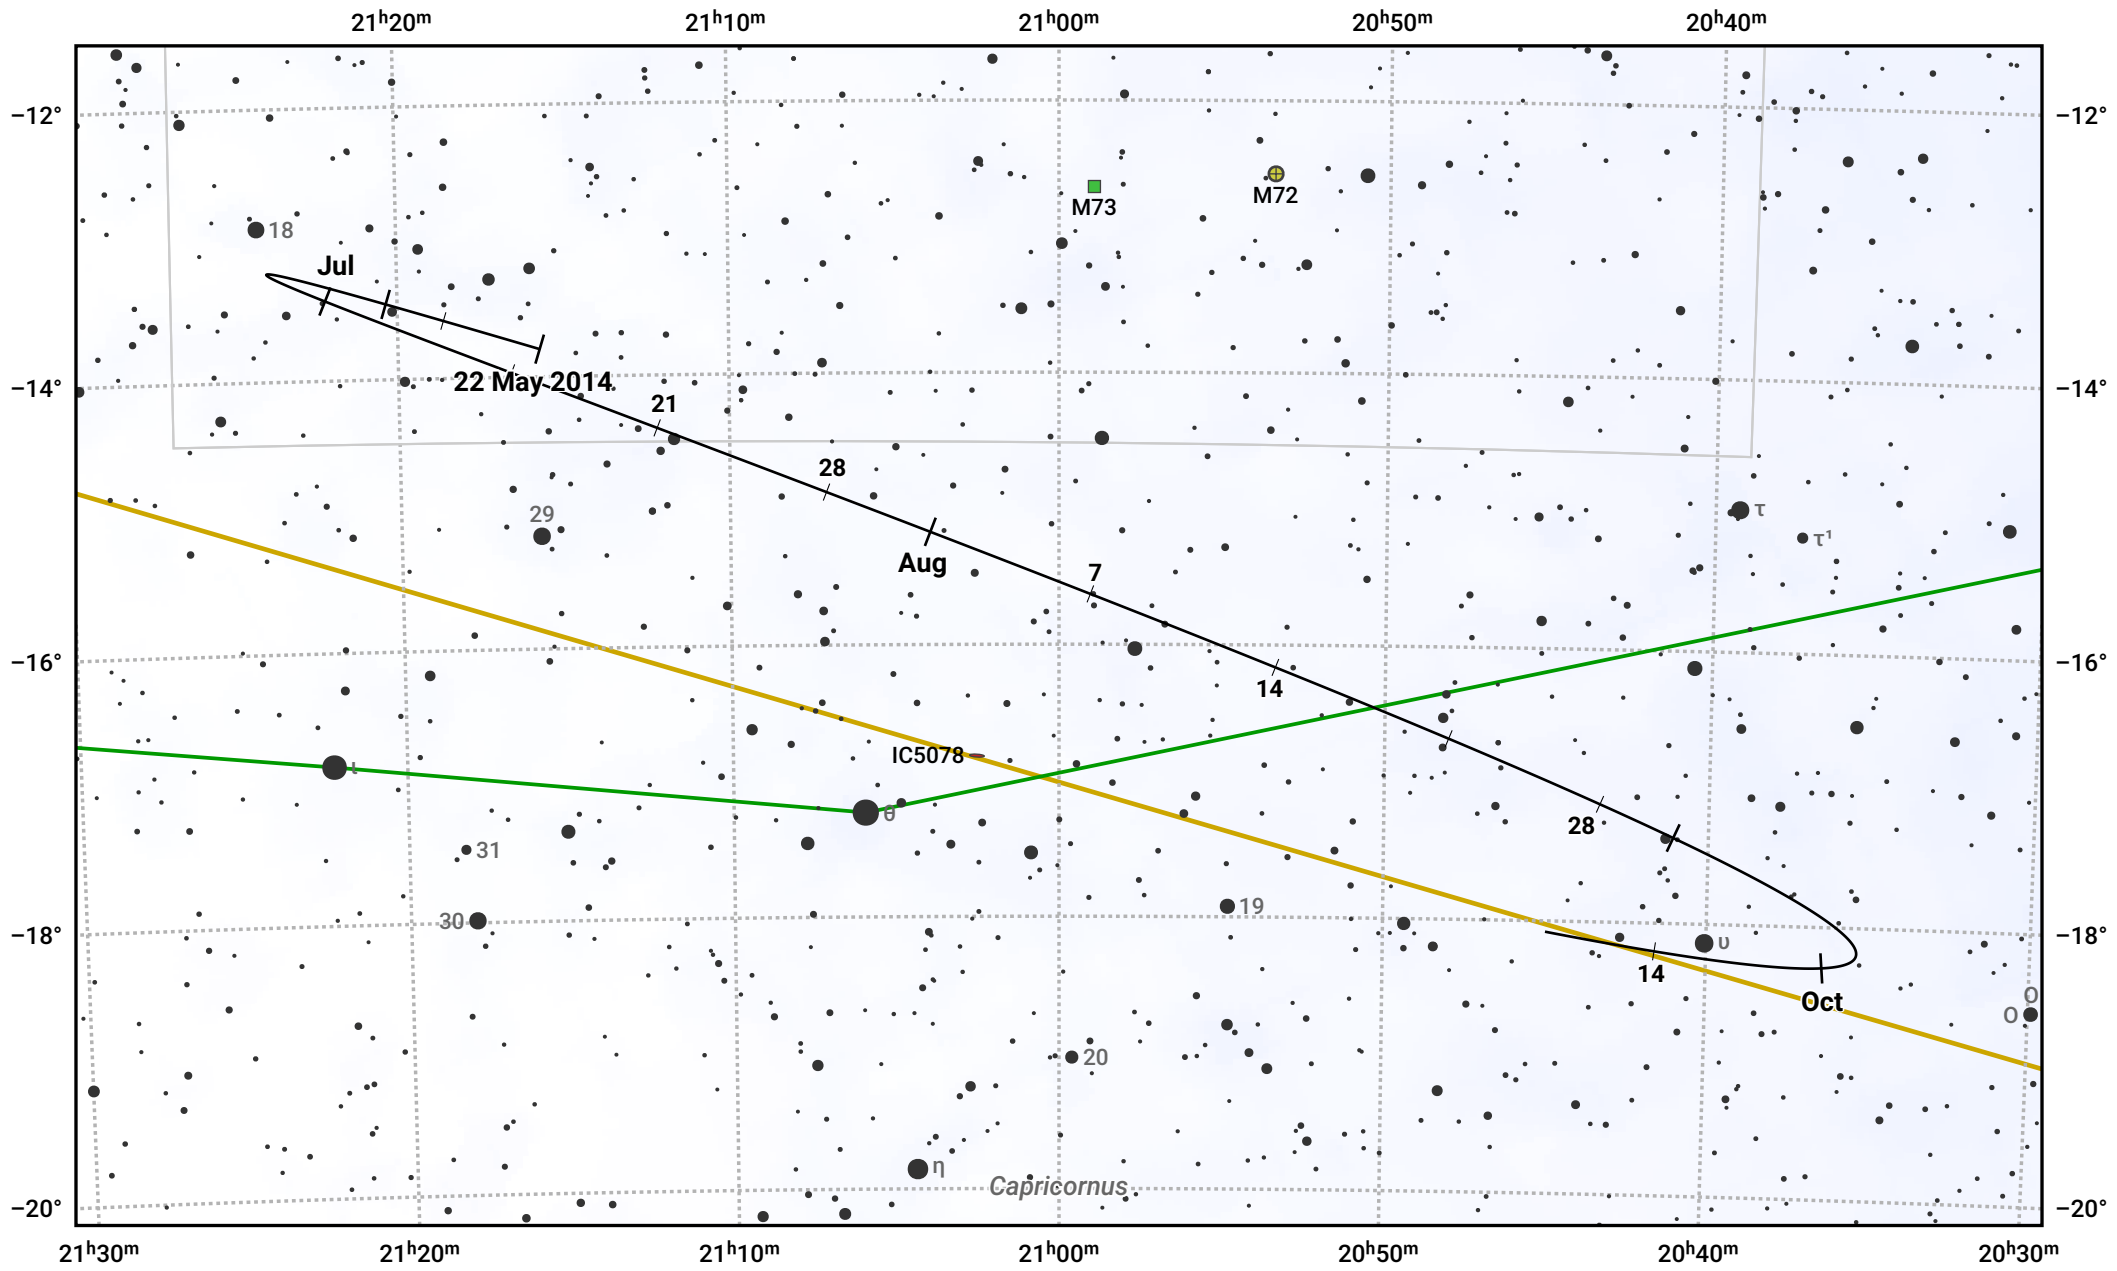

The path of Asteroid 16 Psyche around opposition on 5 Aug 2014

© Dominic Ford 2011–2024. Date markers placed at midnight UTC. Downloaded from <https://in-the-sky.org>

Magnitude scale: \bullet 10.0 \bullet 9.0 \bullet 8.0 \bullet 7.0 \bullet 6.0 \bullet 5.0 \bullet 4.0

— Ecliptic Plane

● Galaxy
 ■ Bright nebula
 ● Open cluster
 ⊕ Globular cluster

Date	Mag
2014 Jun 1	11.2
2014 Jul 1	10.6
2014 Jul 12	10.3
2014 Aug 1	9.8
2014 Sep 1	10.3
2014 Oct 1	10.8