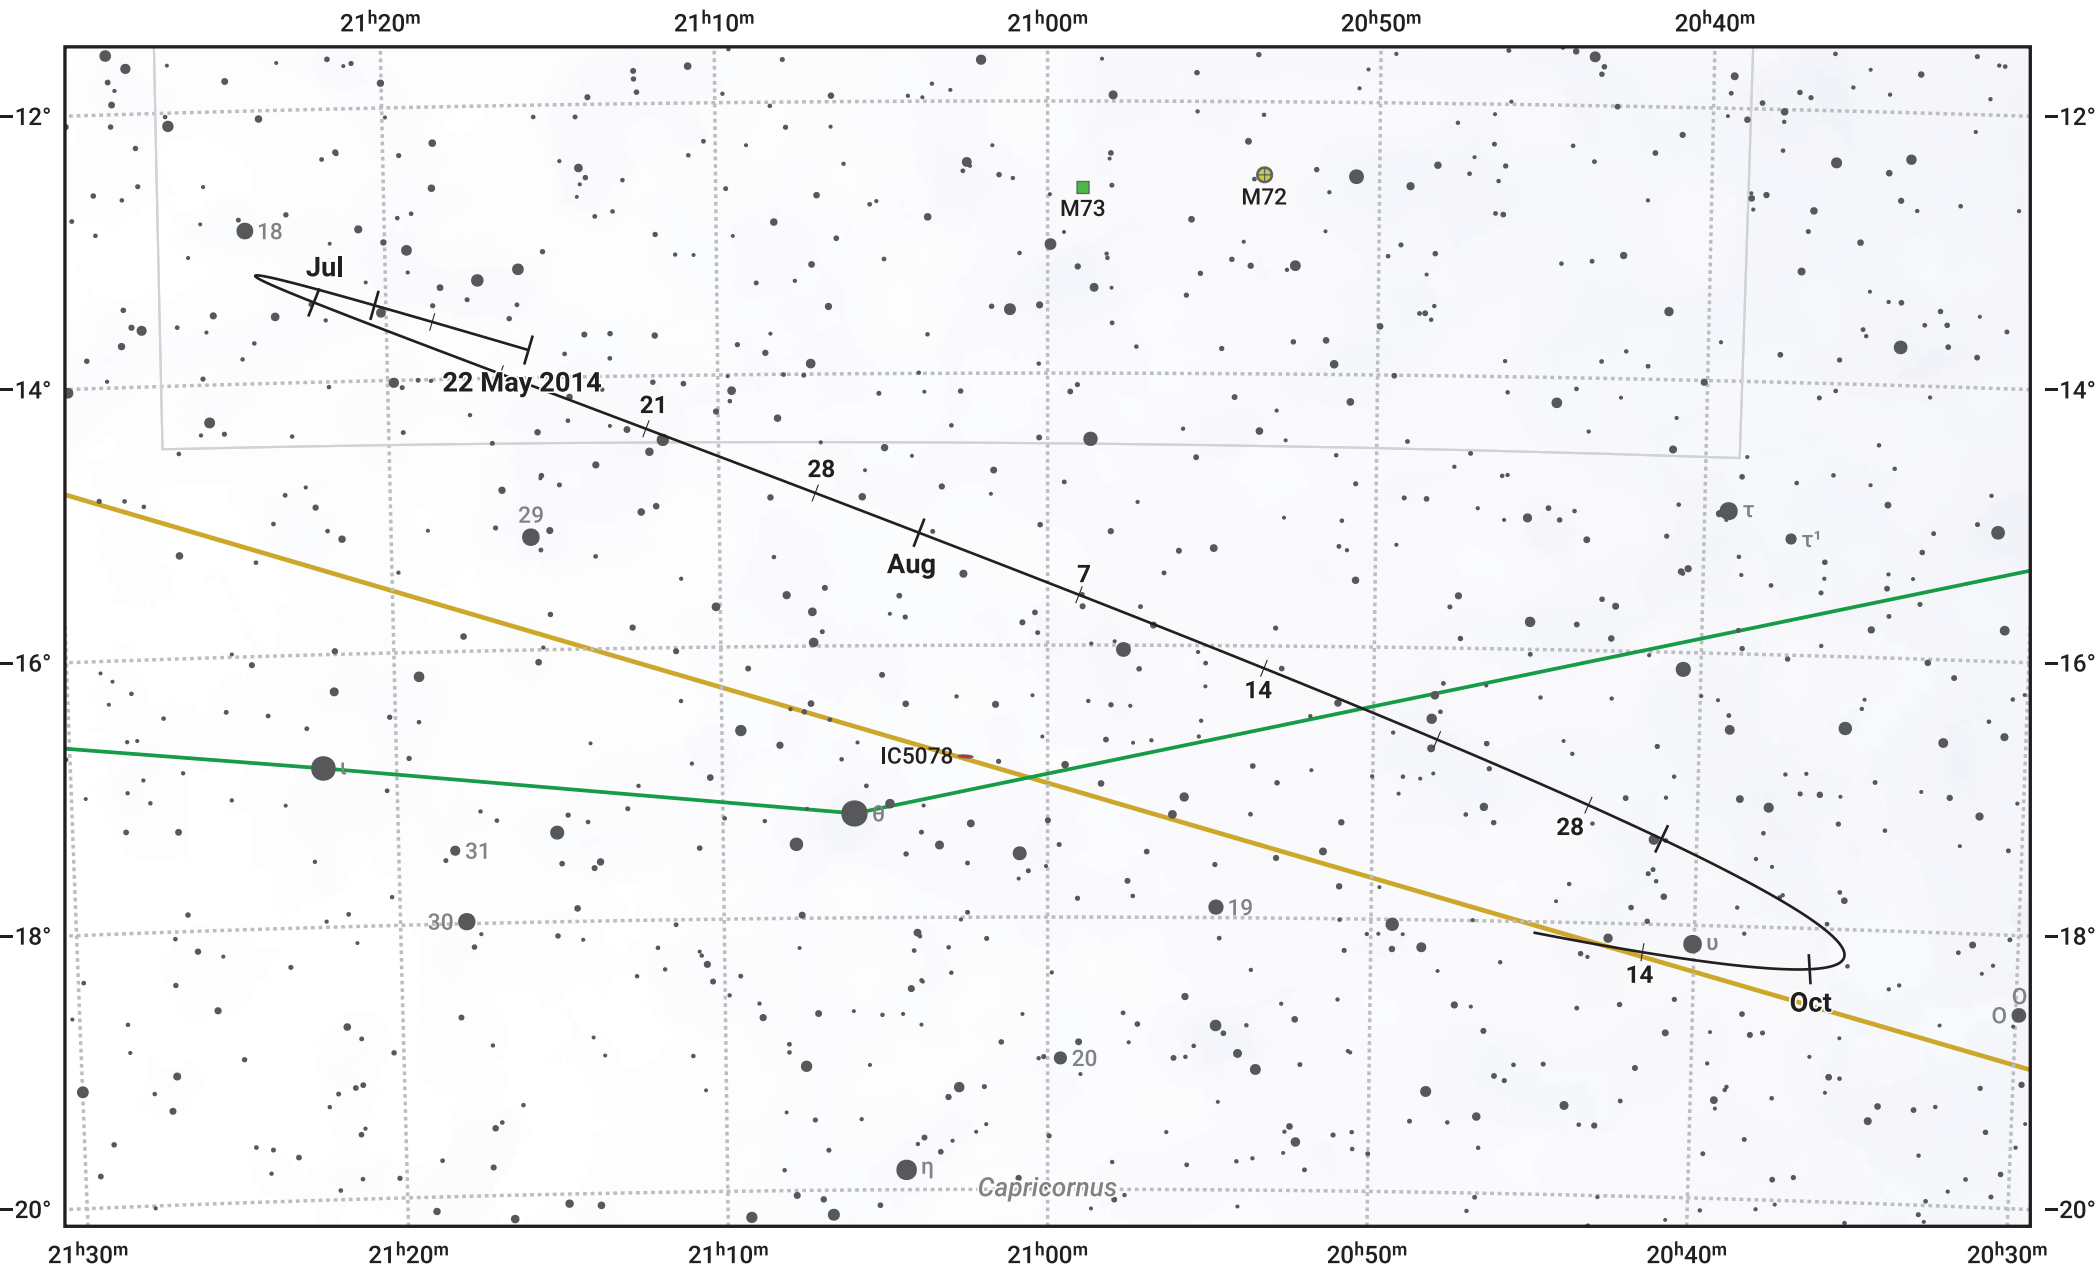

The path of Asteroid 16 Psyche around opposition on 5 Aug 2014

© Dominic Ford 2011–2024. Date markers placed at midnight UTC. Downloaded from <https://in-the-sky.org>

Magnitude scale: ● 10.0 ● 9.0 ● 8.0 ● 7.0 ● 6.0 ● 5.0 ● 4.0

— Ecliptic Plane

● Galaxy ■ Bright nebula ● Open cluster ⊕ Globular cluster

Date	Mag
2014 Jun 1	11.2
2014 Jul 1	10.6
2014 Jul 12	10.3
2014 Aug 1	9.8
2014 Sep 1	10.3
2014 Oct 1	10.8