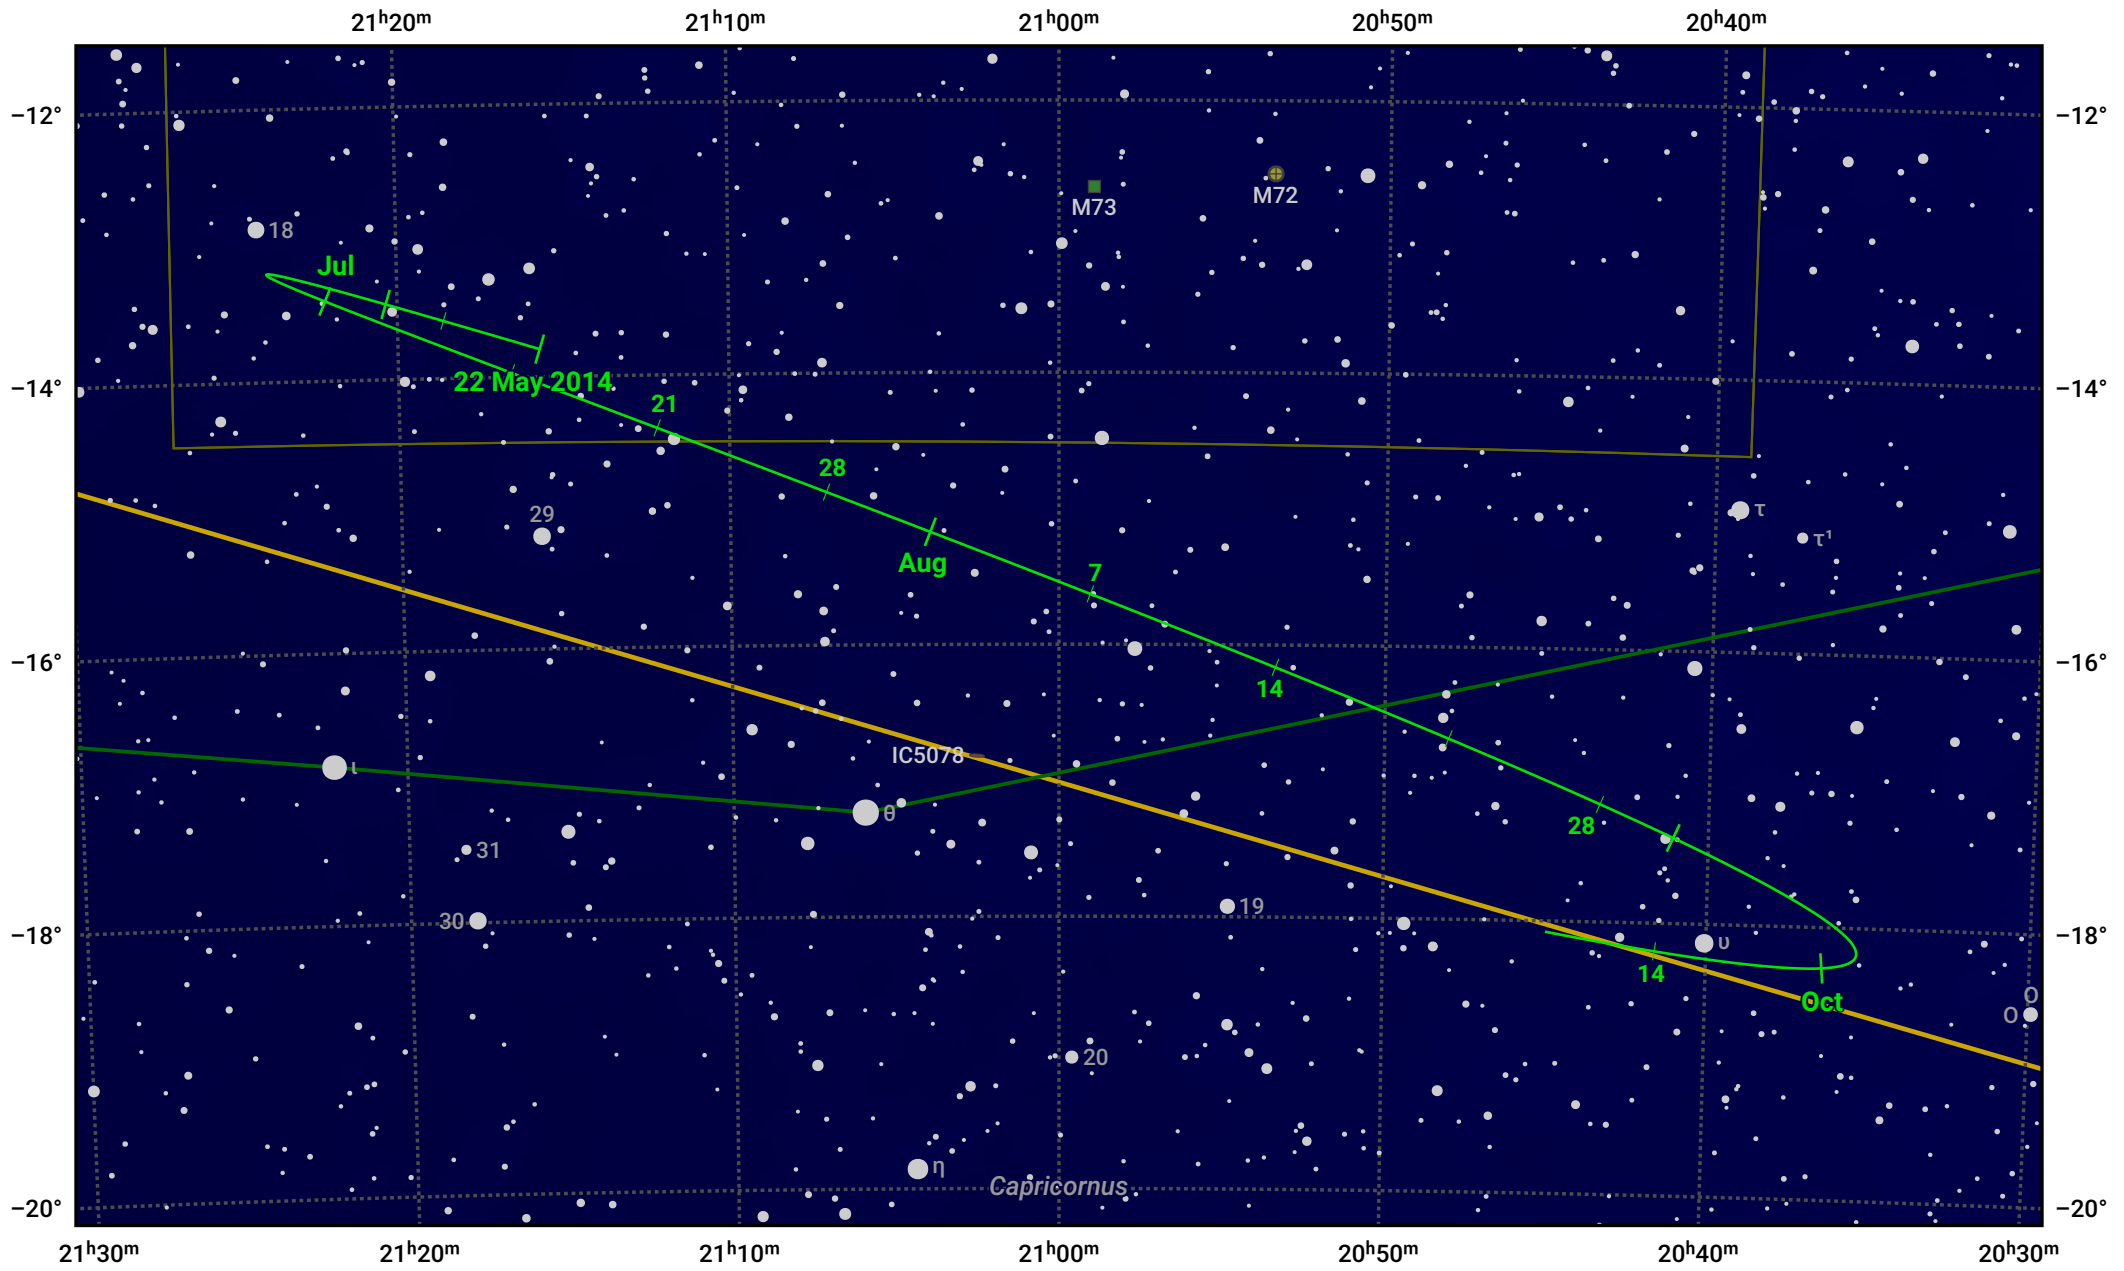

The path of Asteroid 16 Psyche around opposition on 5 Aug 2014

© Dominic Ford 2011–2024. Date markers placed at midnight UTC. Downloaded from <https://in-the-sky.org>

Magnitude scale: ● 10.0 ● 9.0 ● 8.0 ● 7.0 ● 6.0 ● 5.0 ● 4.0

— Ecliptic Plane

● Galaxy ■ Bright nebula ● Open cluster ● Globular cluster

Date	Mag
2014 Jun 1	11.2
2014 Jul 1	10.6
2014 Jul 12	10.3
2014 Aug 1	9.8
2014 Sep 1	10.3
2014 Oct 1	10.8