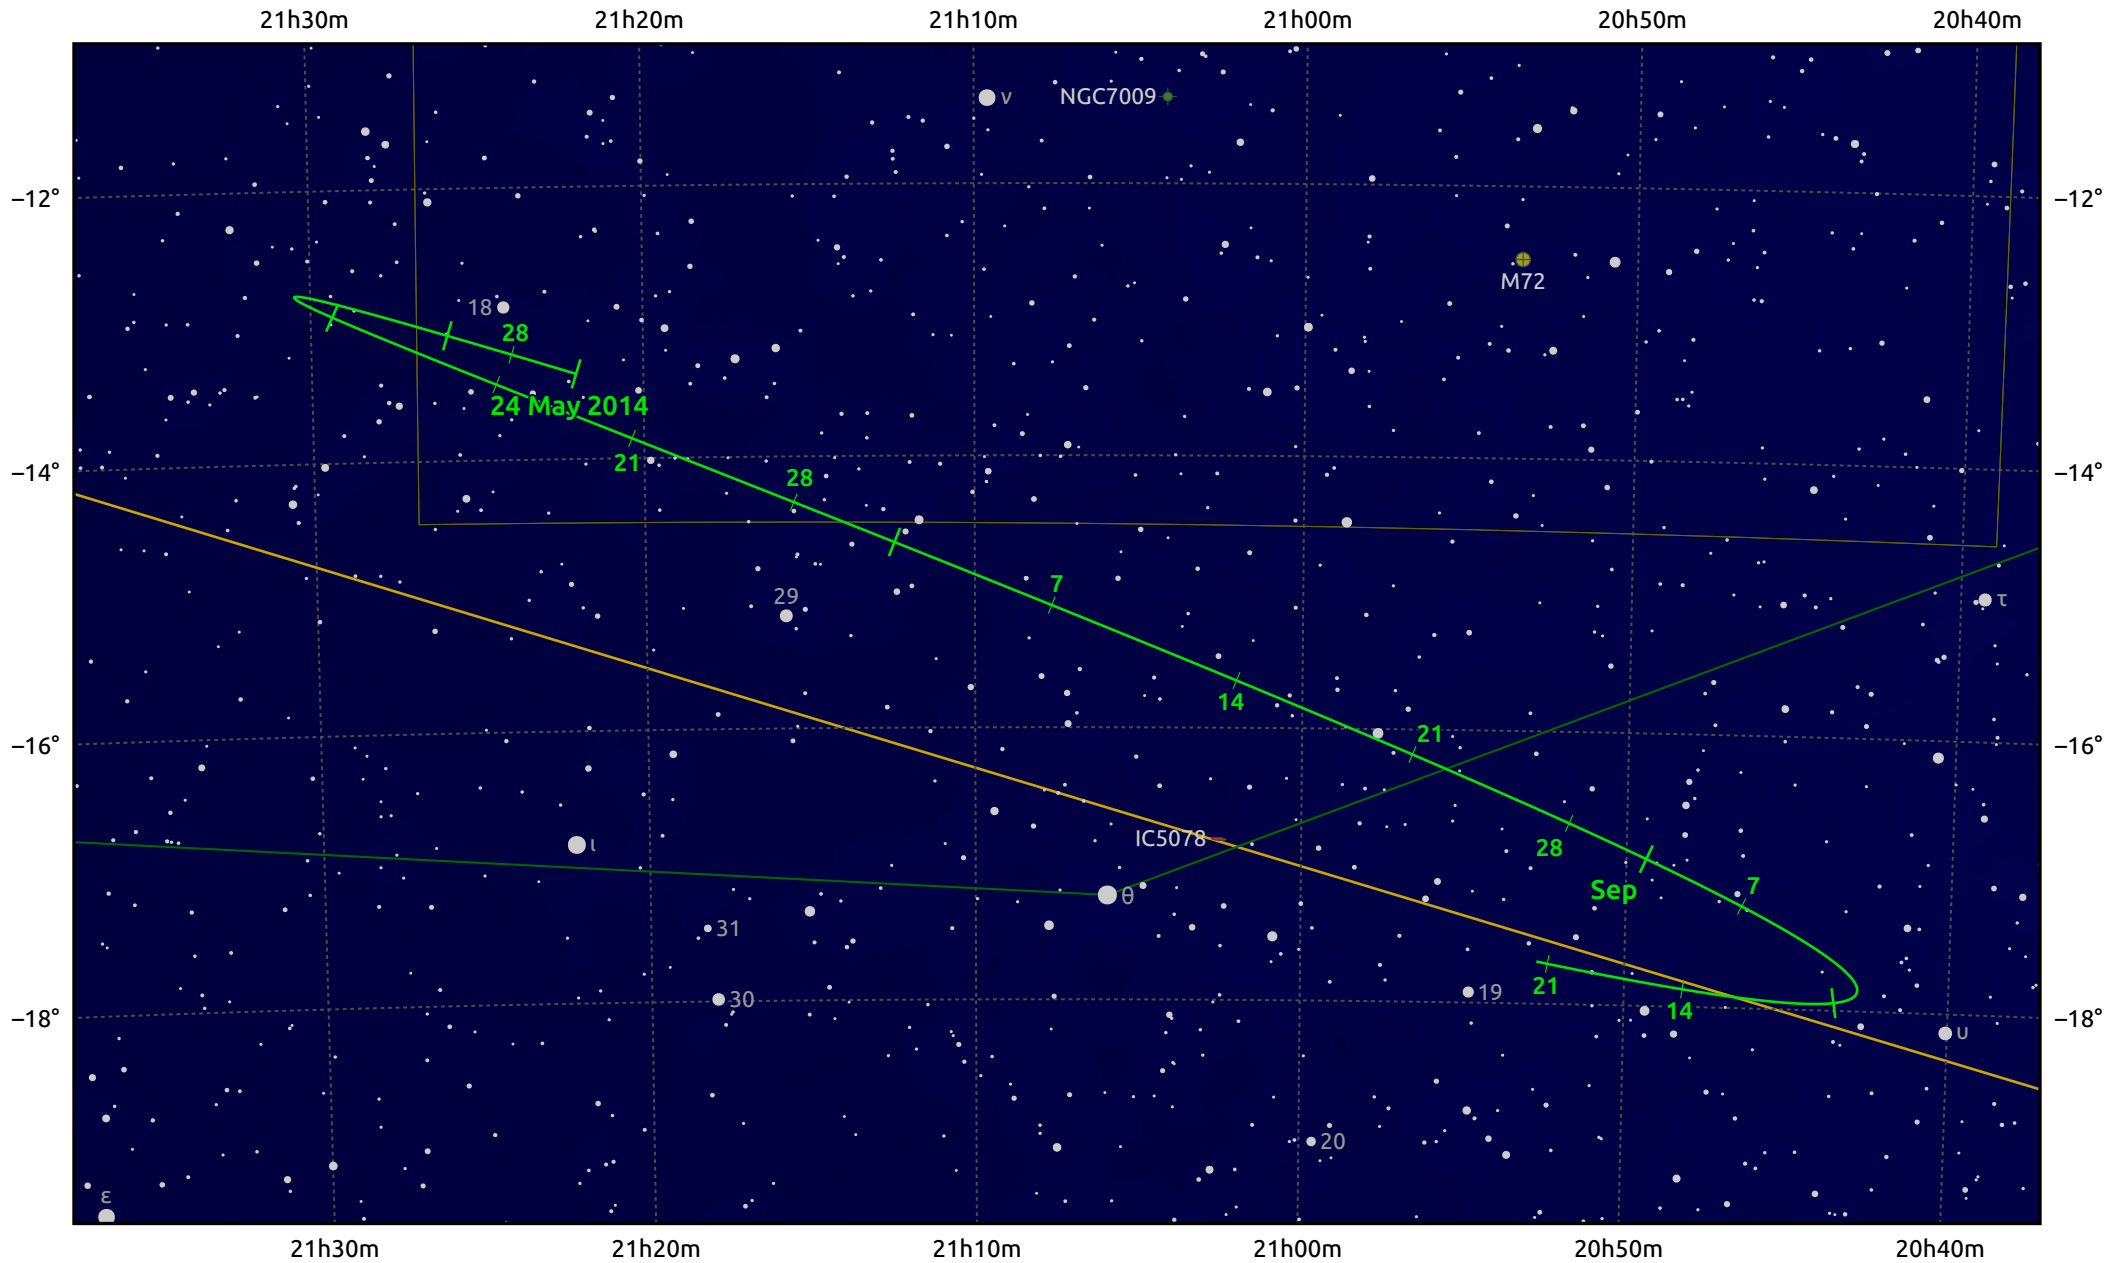

# The path of Asteroid 16 Psyche around opposition on 7 Aug 2014

© Dominic Ford 2011–2026. Date markers placed at midnight UTC. Downloaded from <https://in-the-sky.org>

Magnitude scale:    • 10.0    • 9.0    • 8.0    • 7.0    • 6.0    • 5.0    • 4.0

— Ecliptic Plane

● Galaxy    
 ■ Bright nebula    
 ● Open cluster    
 ⊕ Globular cluster    
 ◆ Planetary nebula

Date	Mag
2014 Jun 1	10.8
2014 Jul 1	10.3
2014 Jul 14	10.0
2014 Aug 1	9.5
2014 Sep 1	9.9
2014 Oct 1	10.4