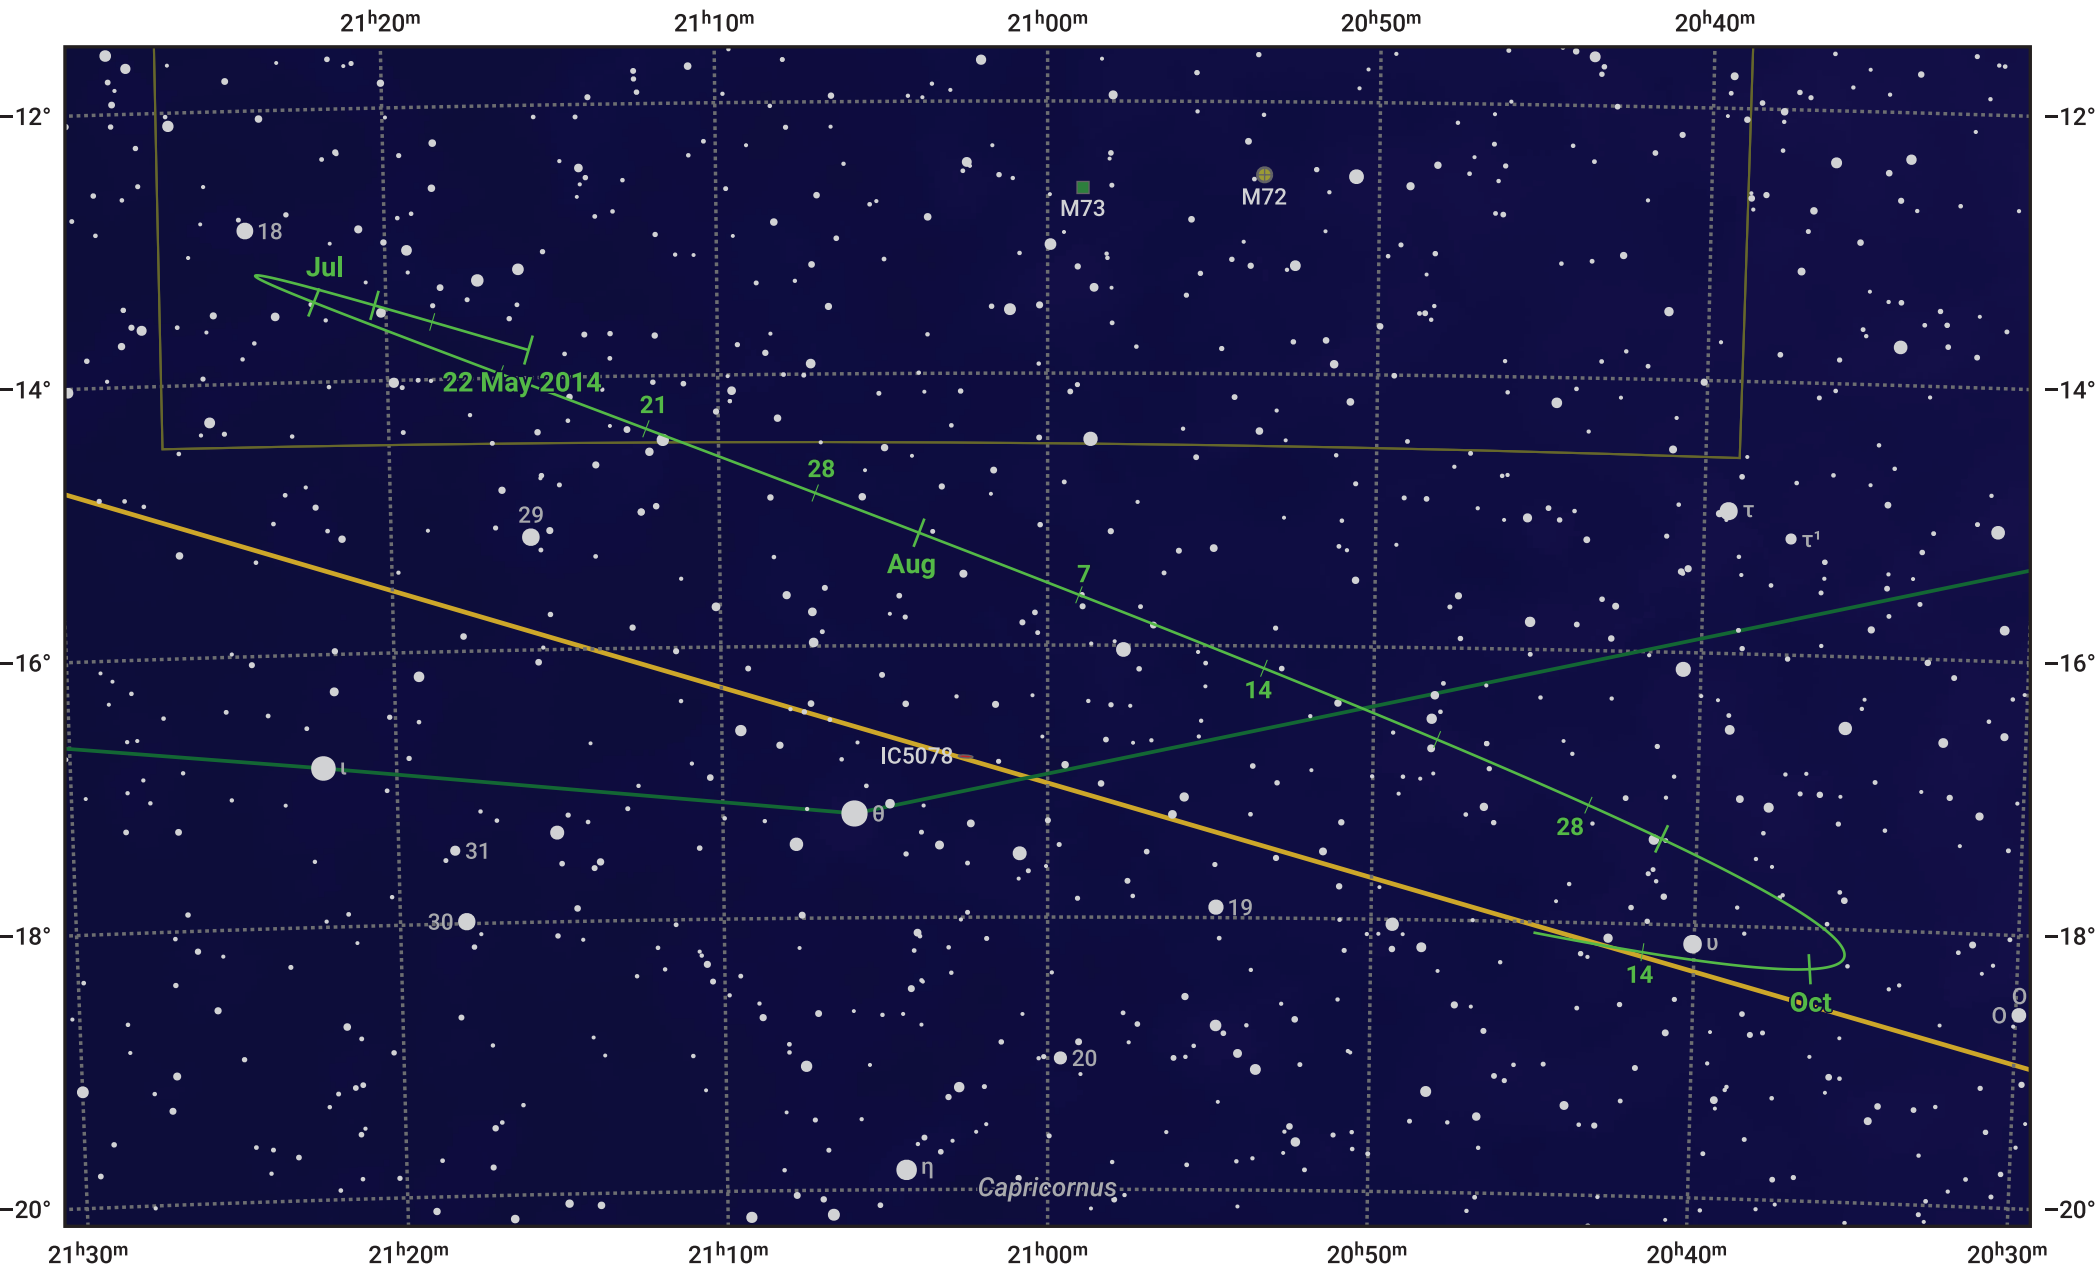

# The path of Asteroid 16 Psyche around opposition on 5 Aug 2014

© Dominic Ford 2011–2024. Date markers placed at midnight UTC. Downloaded from <https://in-the-sky.org>

Magnitude scale: ● 10.0 ● 9.0 ● 8.0 ● 7.0 ● 6.0 ● 5.0 ● 4.0

— Ecliptic Plane

● Galaxy    ■ Bright nebula    ● Open cluster    ● Globular cluster

Date	Mag
2014 Jun 1	11.2
2014 Jul 1	10.6
2014 Jul 12	10.3
2014 Aug 1	9.8
2014 Sep 1	10.3
2014 Oct 1	10.8