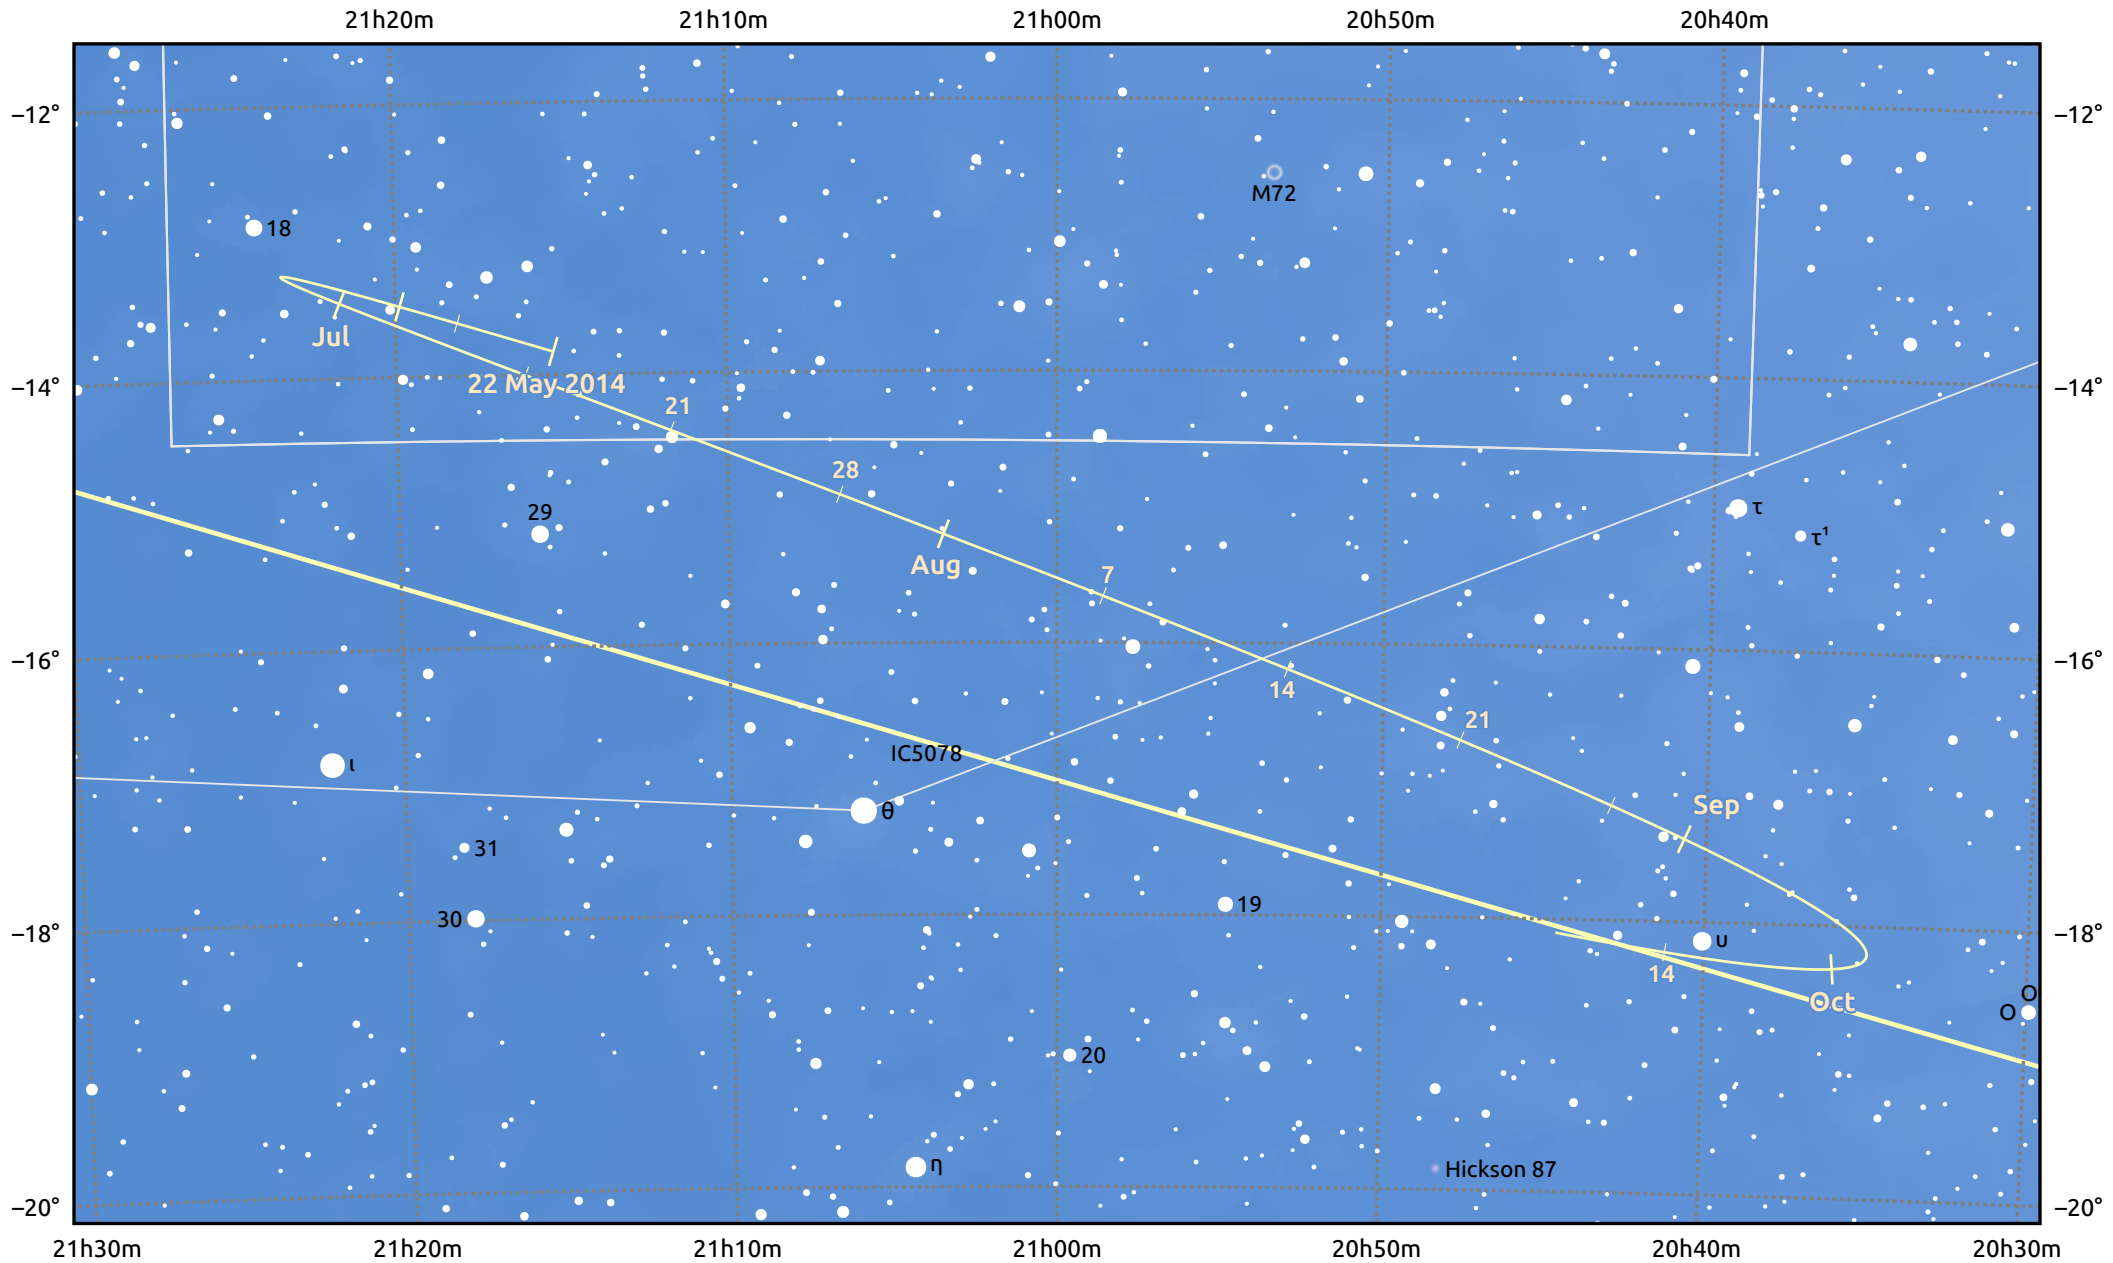

# The path of Asteroid 16 Psyche around opposition on 5 Aug 2014

© Dominic Ford 2011–2025. Date markers placed at midnight UTC. Downloaded from <https://in-the-sky.org>

Magnitude scale: 10.0 9.0 8.0 7.0 6.0 5.0 4.0

Ecliptic Plane

Galaxy Bright nebula Open cluster Globular cluster Planetary nebula

Date	Mag
2014 Jun 1	11.2
2014 Jul 1	10.6
2014 Jul 12	10.3
2014 Aug 1	9.8
2014 Sep 1	10.3
2014 Oct 1	10.8