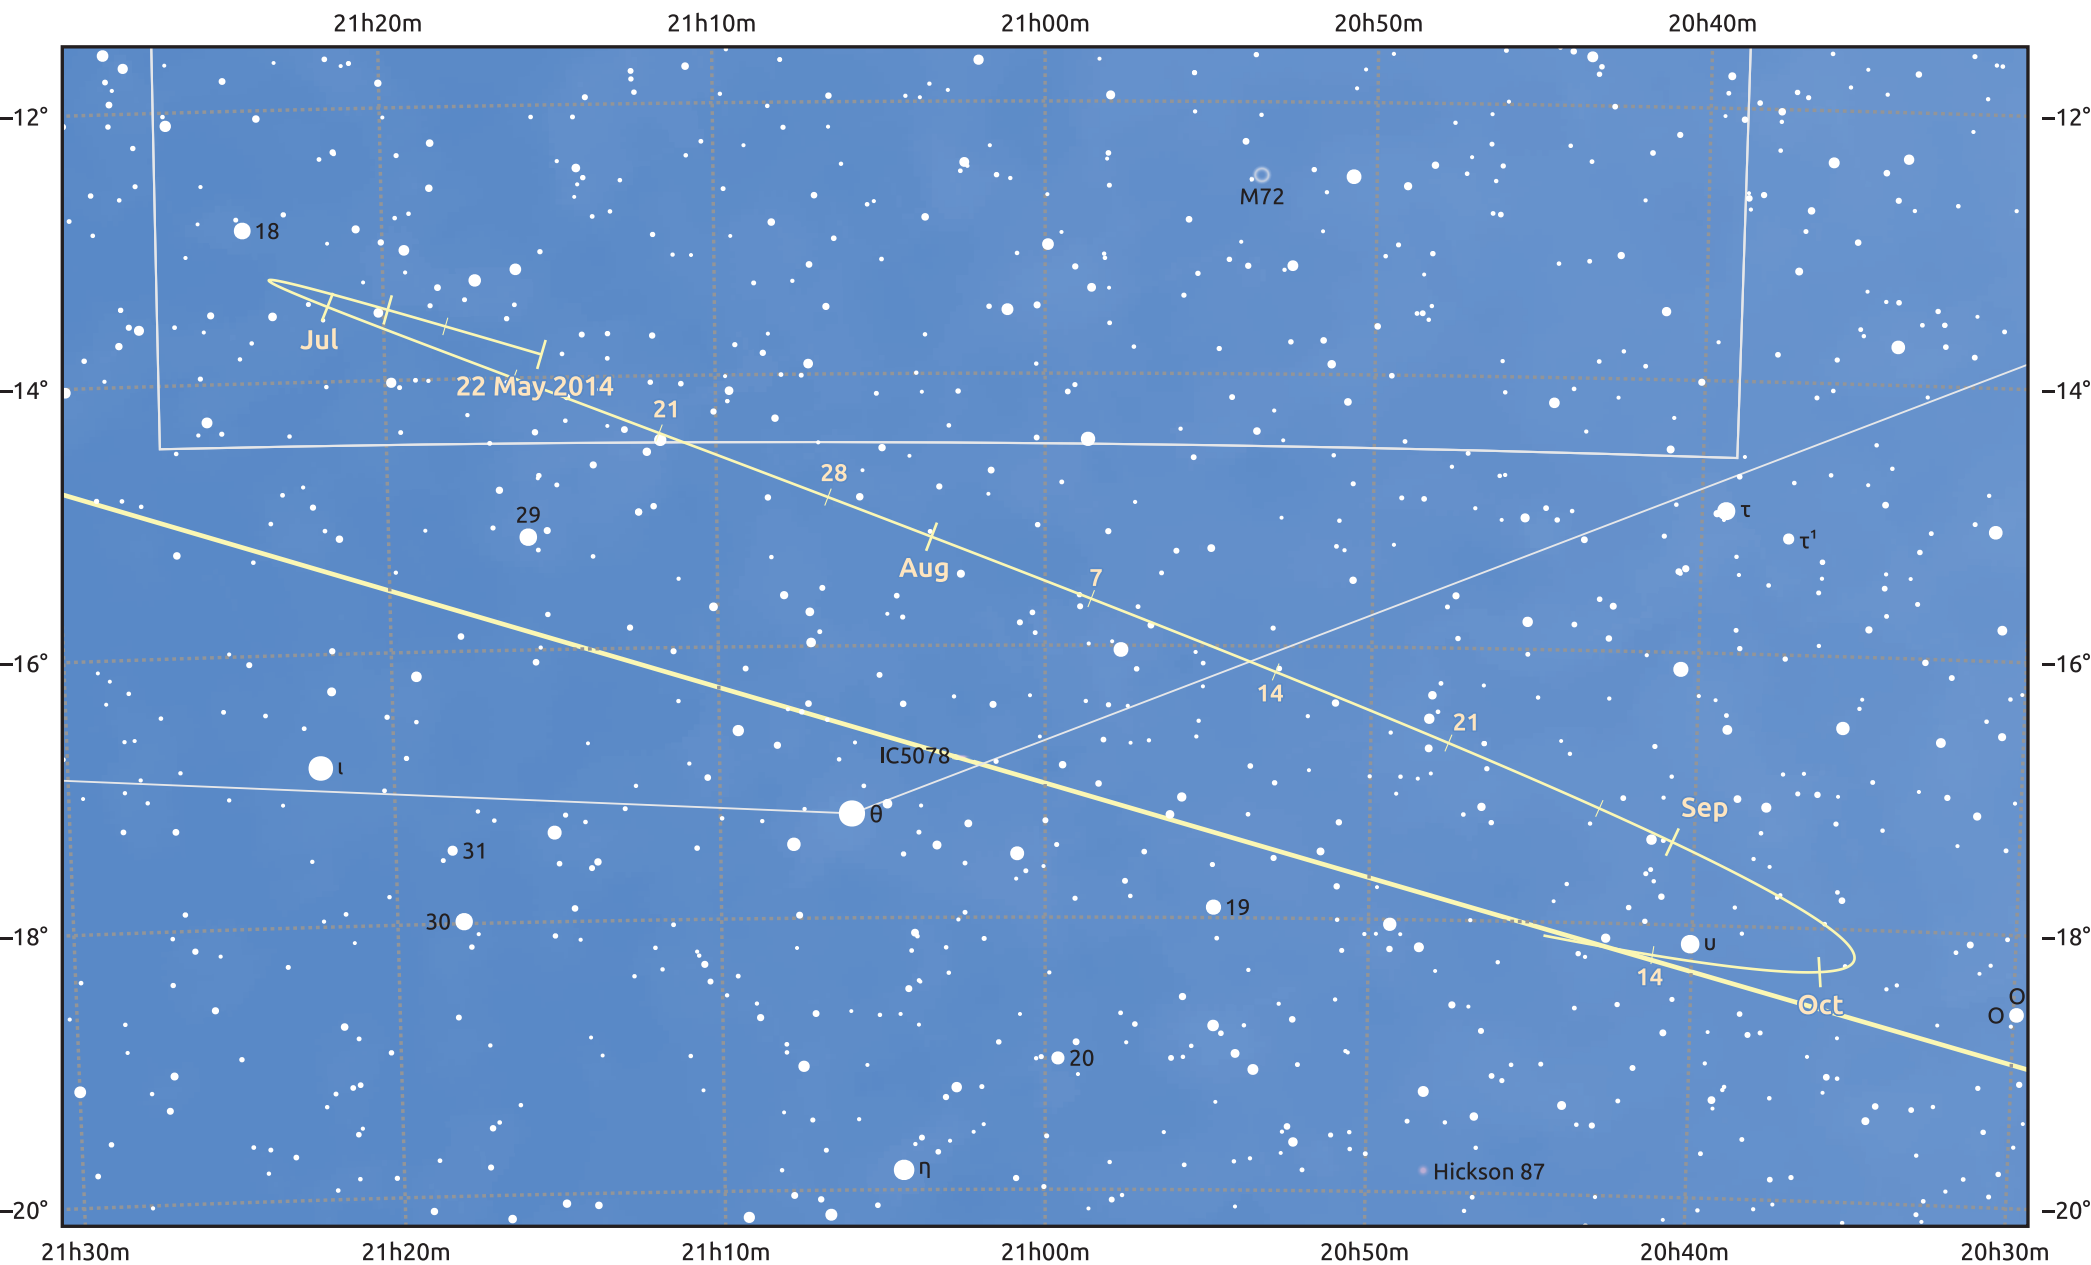

The path of Asteroid 16 Psyche around opposition on 5 Aug 2014

© Dominic Ford 2011–2025. Date markers placed at midnight UTC. Downloaded from <https://in-the-sky.org>

Magnitude scale: 10.0 9.0 8.0 7.0 6.0 5.0 4.0

— Ecliptic Plane

- ◆ Galaxy
- Bright nebula
- Open cluster
- Globular cluster
- ◇ Planetary nebula

Date	Mag
2014 Jun 1	11.2
2014 Jul 1	10.6
2014 Jul 12	10.3
2014 Aug 1	9.8
2014 Sep 1	10.3
2014 Oct 1	10.8