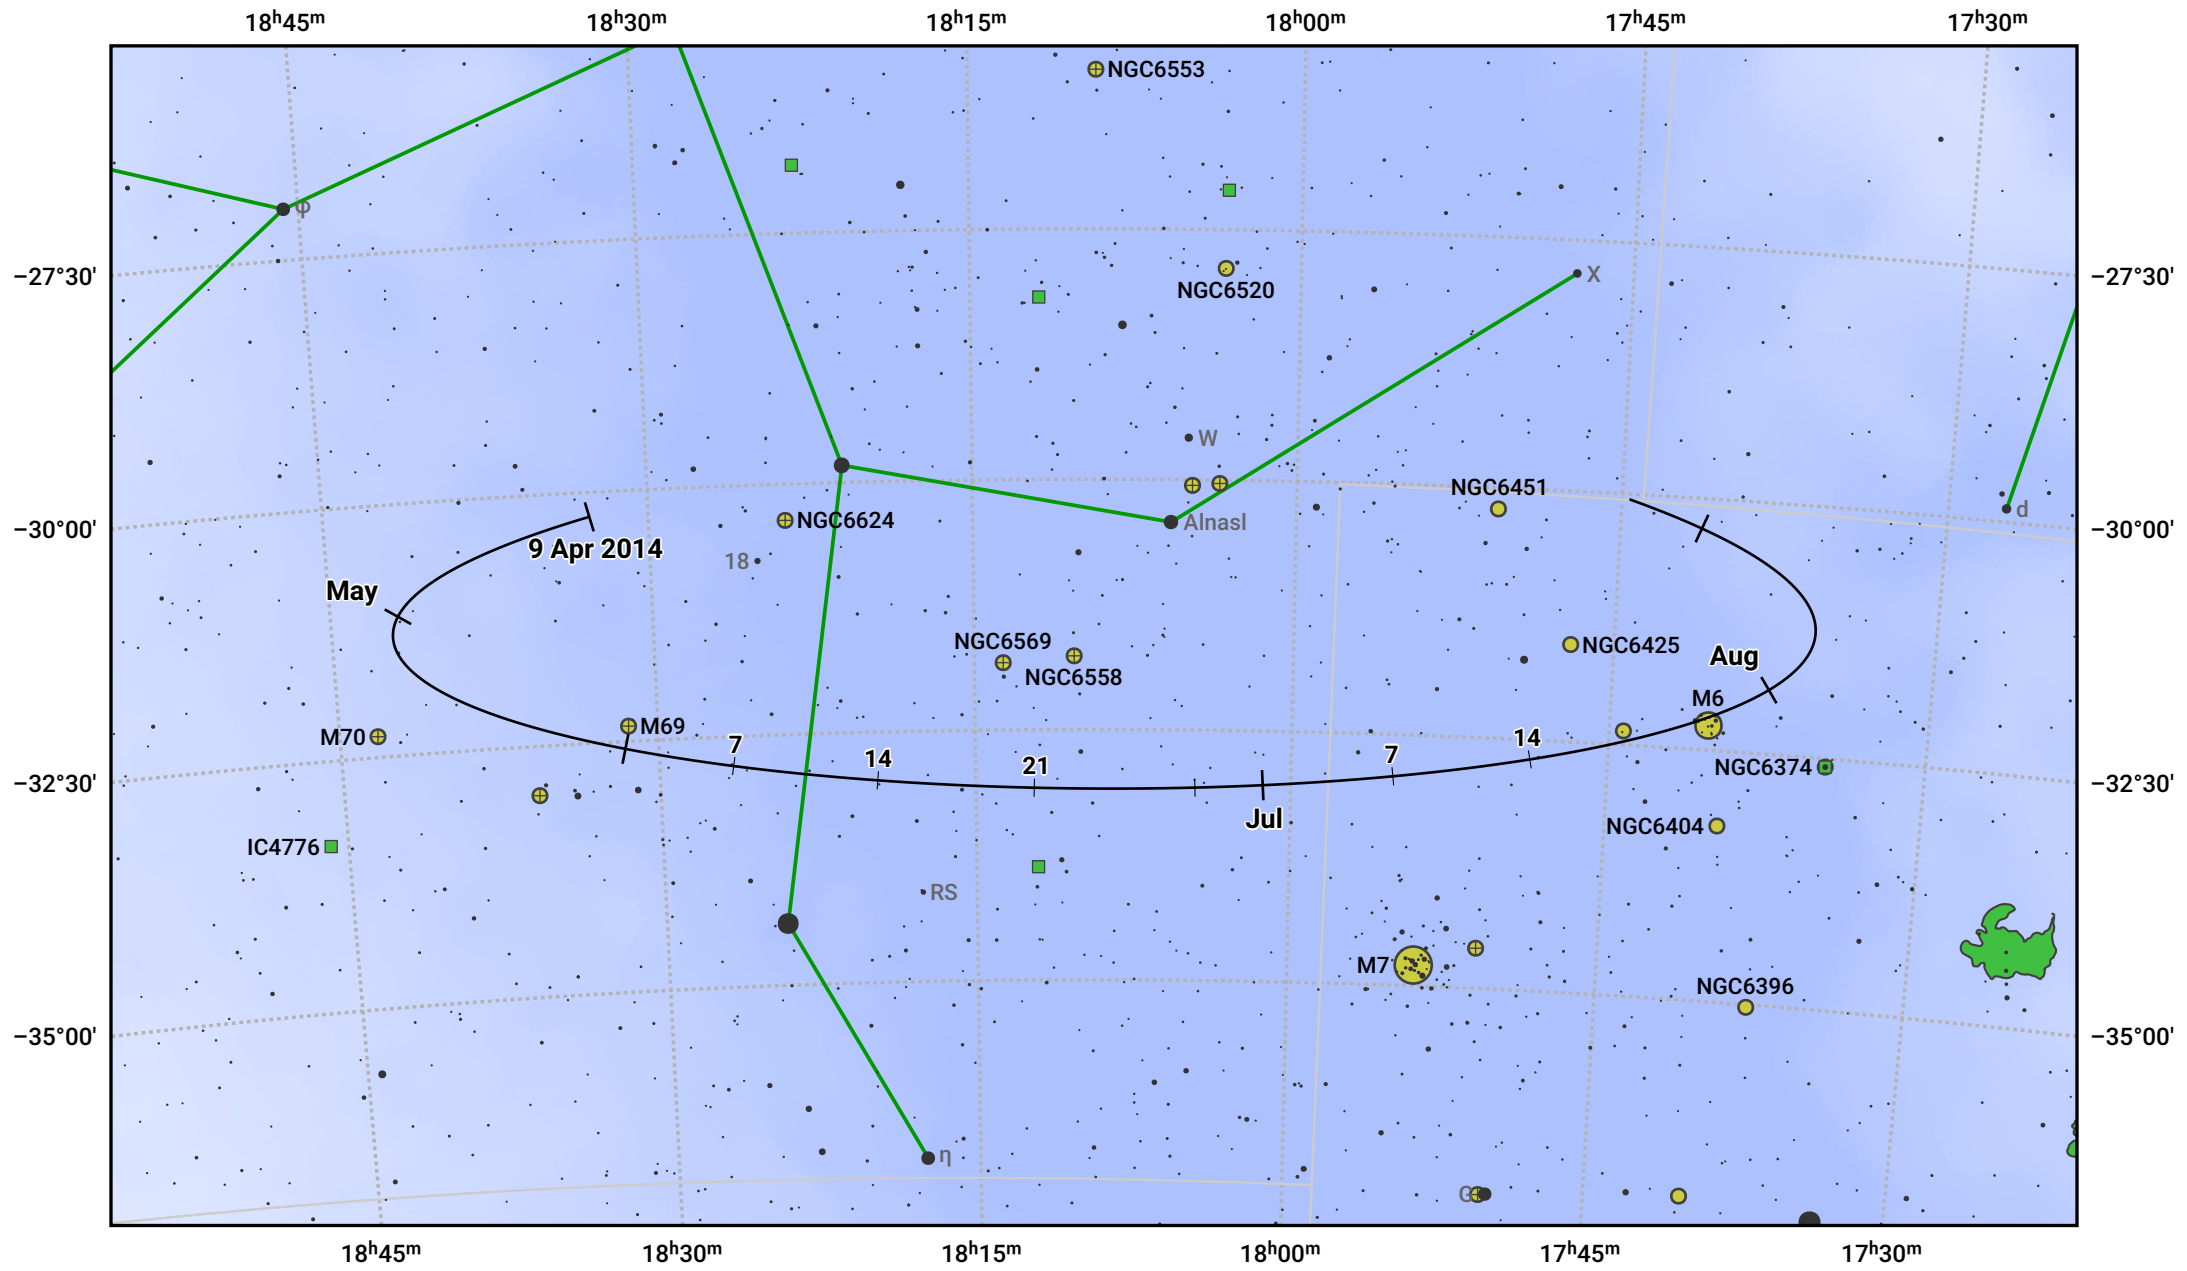

The path of Asteroid 29 Amphitrite around opposition on 23 Jun 2014

© Dominic Ford 2011–2024. Date markers placed at midnight UTC. Downloaded from <https://in-the-sky.org>

Magnitude scale: 9.0 8.0 7.0 6.0 5.0 4.0 3.0 2.0 1.0

— Ecliptic Plane

Galaxy Bright nebula Open cluster Globular cluster

Date	Mag
2014 May 1	10.7
2014 Jun 1	10.1
2014 Jun 2	10.0
2014 Jul 1	9.7
2014 Aug 1	10.3
2014 Sep 1	10.9