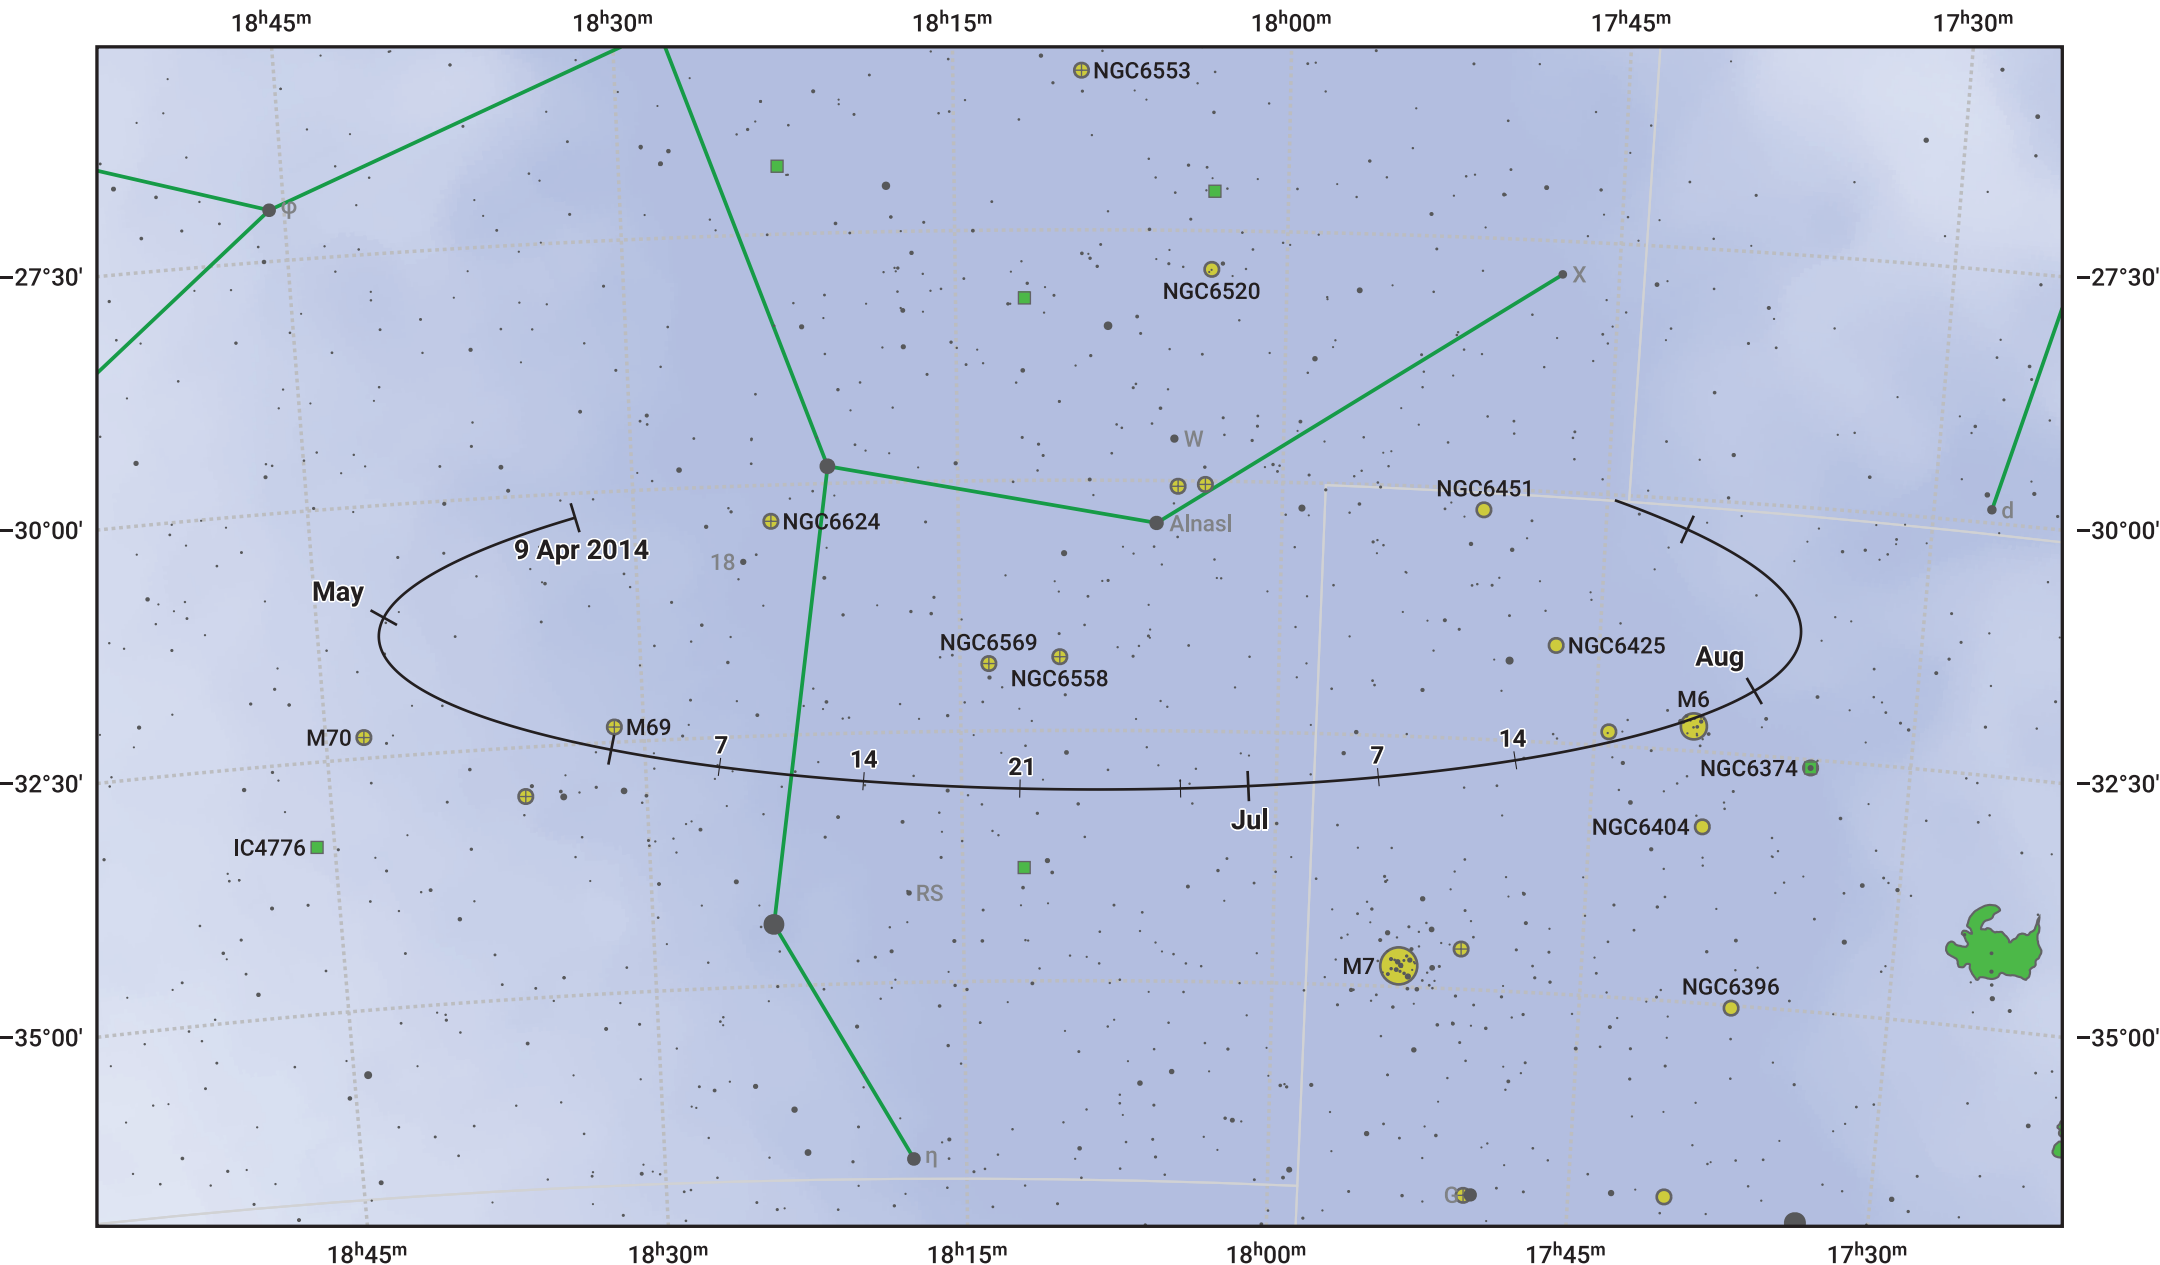

The path of Asteroid 29 Amphitrite around opposition on 23 Jun 2014

© Dominic Ford 2011–2024. Date markers placed at midnight UTC. Downloaded from <https://in-the-sky.org>

Magnitude scale: 9.0 8.0 7.0 6.0 5.0 4.0 3.0 2.0 1.0

— Ecliptic Plane

- Galaxy
- Bright nebula
- Open cluster
- ⊕ Globular cluster

Date	Mag
2014 May 1	10.7
2014 Jun 1	10.1
2014 Jun 2	10.0
2014 Jul 1	9.7
2014 Aug 1	10.3
2014 Sep 1	10.9