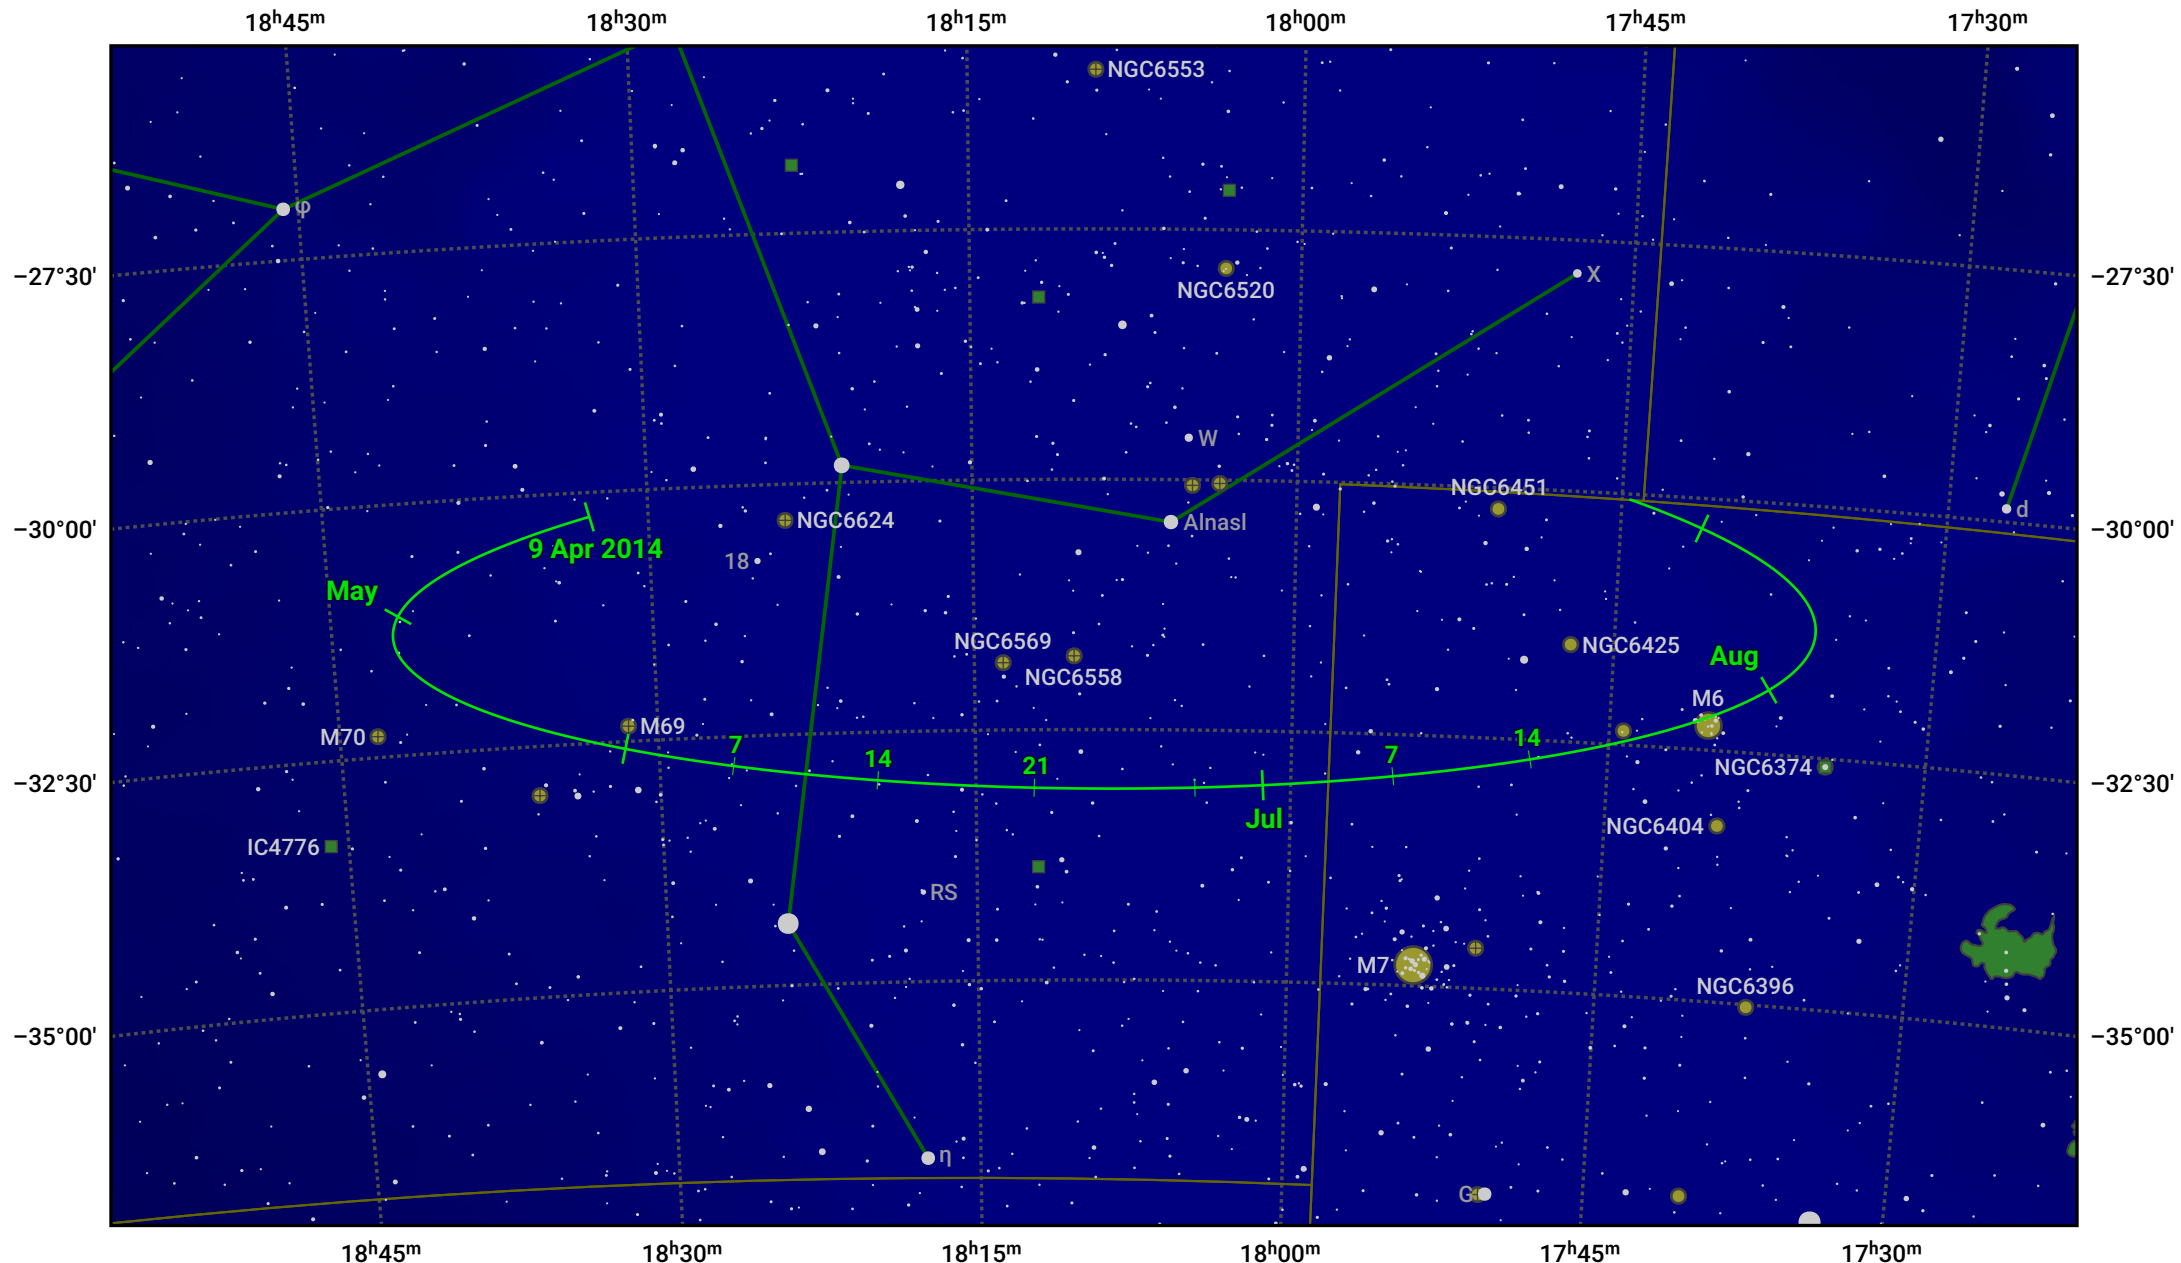

The path of Asteroid 29 Amphitrite around opposition on 23 Jun 2014

© Dominic Ford 2011–2024. Date markers placed at midnight UTC. Downloaded from <https://in-the-sky.org>

Magnitude scale: 9.0 8.0 7.0 6.0 5.0 4.0 3.0 2.0 1.0

— Ecliptic Plane

Galaxy Bright nebula Open cluster Globular cluster

Date	Mag
2014 May 1	10.7
2014 Jun 1	10.1
2014 Jun 2	10.0
2014 Jul 1	9.7
2014 Aug 1	10.3
2014 Sep 1	10.9