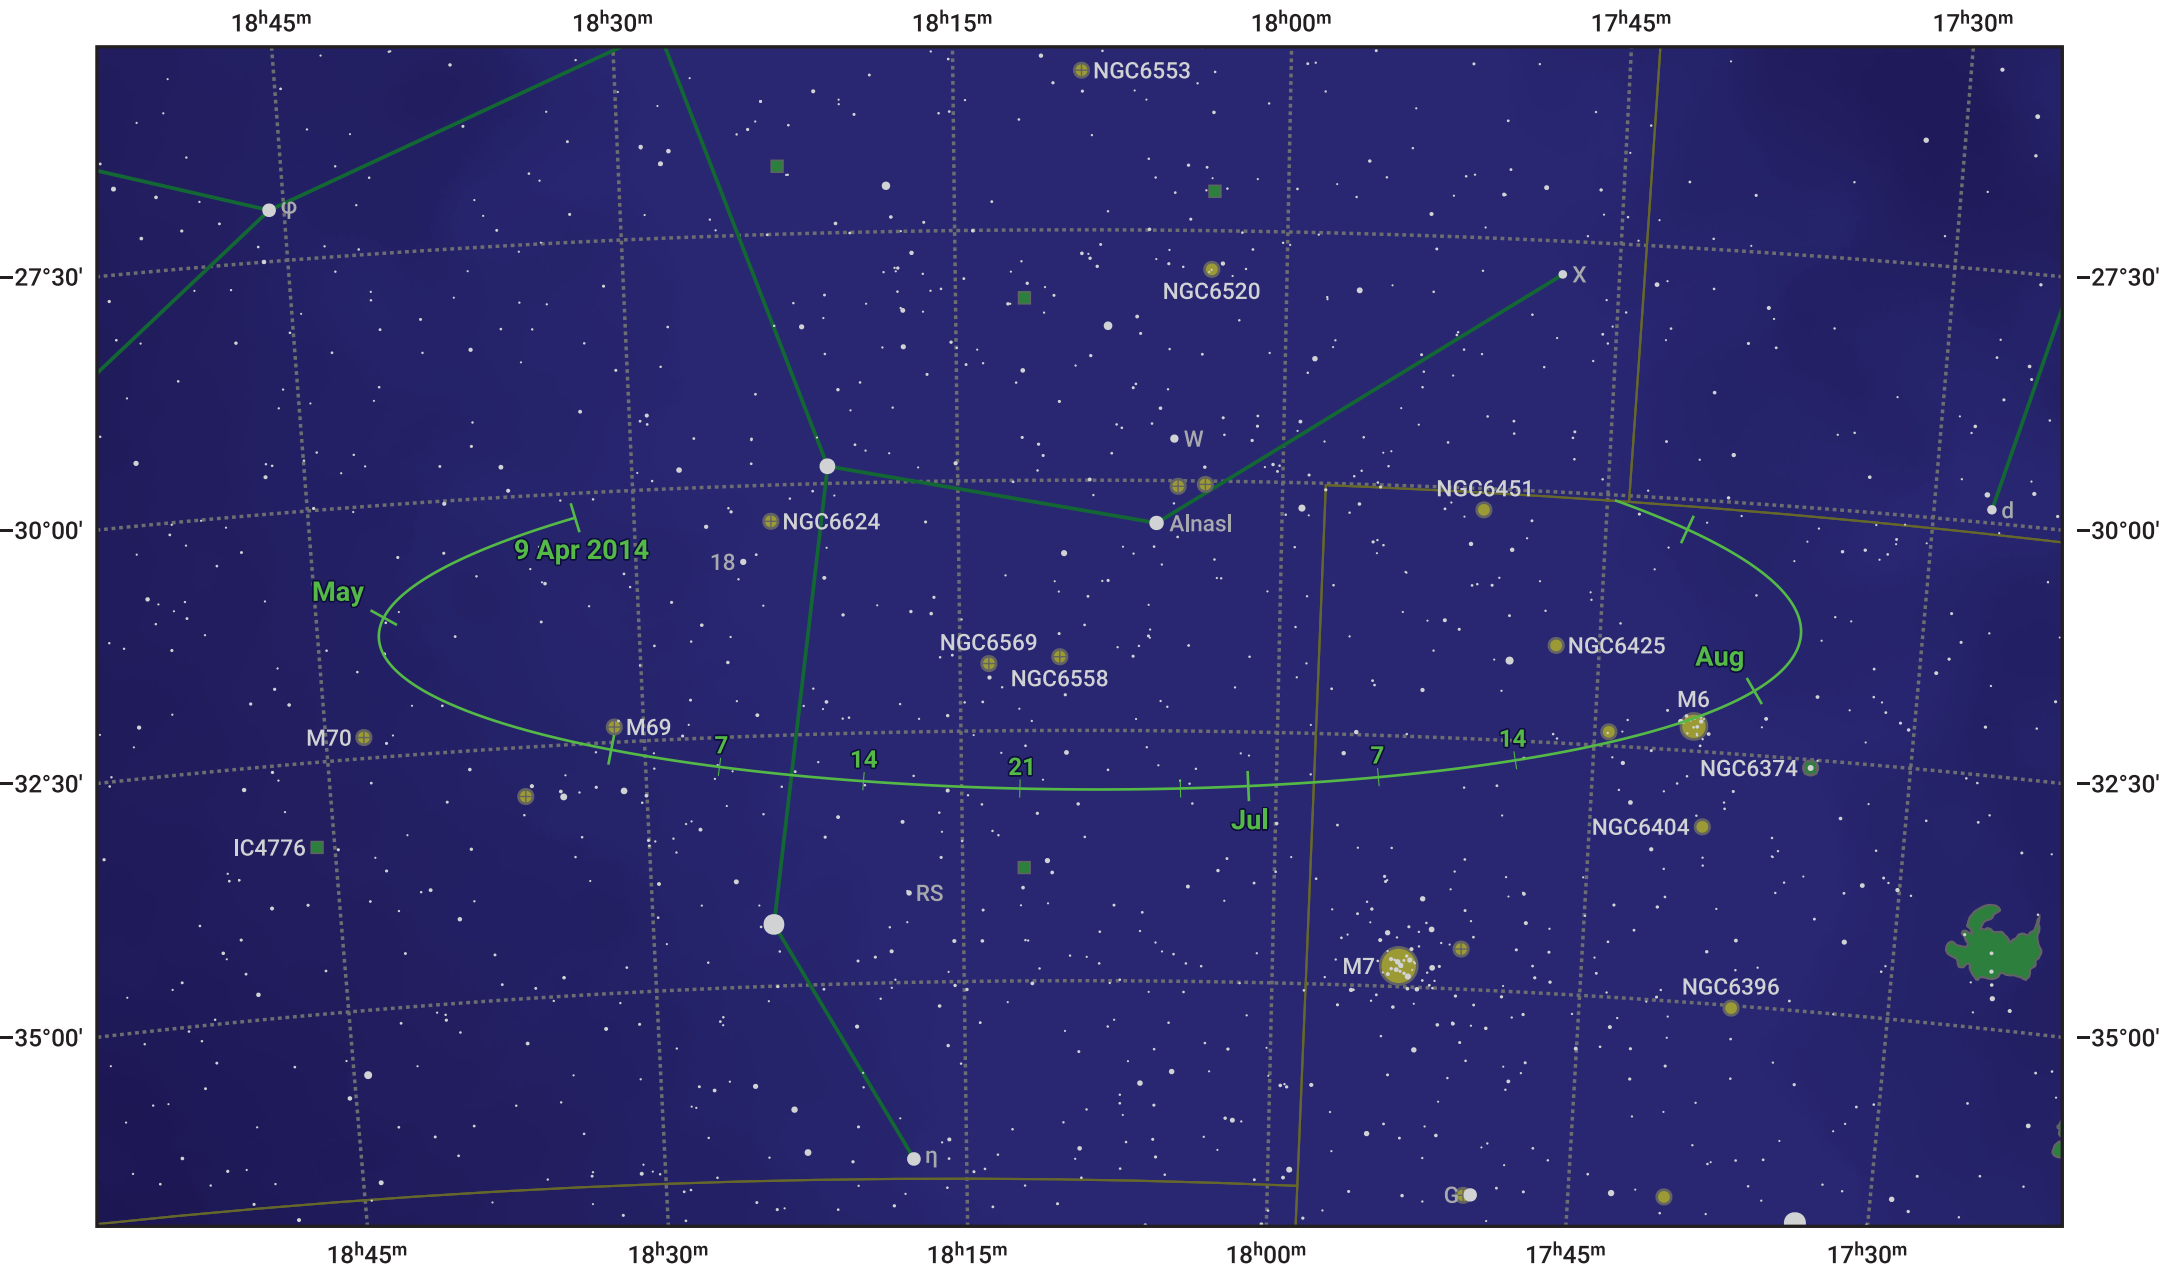

The path of Asteroid 29 Amphitrite around opposition on 23 Jun 2014

© Dominic Ford 2011–2024. Date markers placed at midnight UTC. Downloaded from <https://in-the-sky.org>

Magnitude scale: 9.0 8.0 7.0 6.0 5.0 4.0 3.0 2.0 1.0

— Ecliptic Plane

- Galaxy
- Bright nebula
- Open cluster
- ⊕ Globular cluster

Date	Mag
2014 May 1	10.7
2014 Jun 1	10.1
2014 Jun 2	10.0
2014 Jul 1	9.7
2014 Aug 1	10.3
2014 Sep 1	10.9