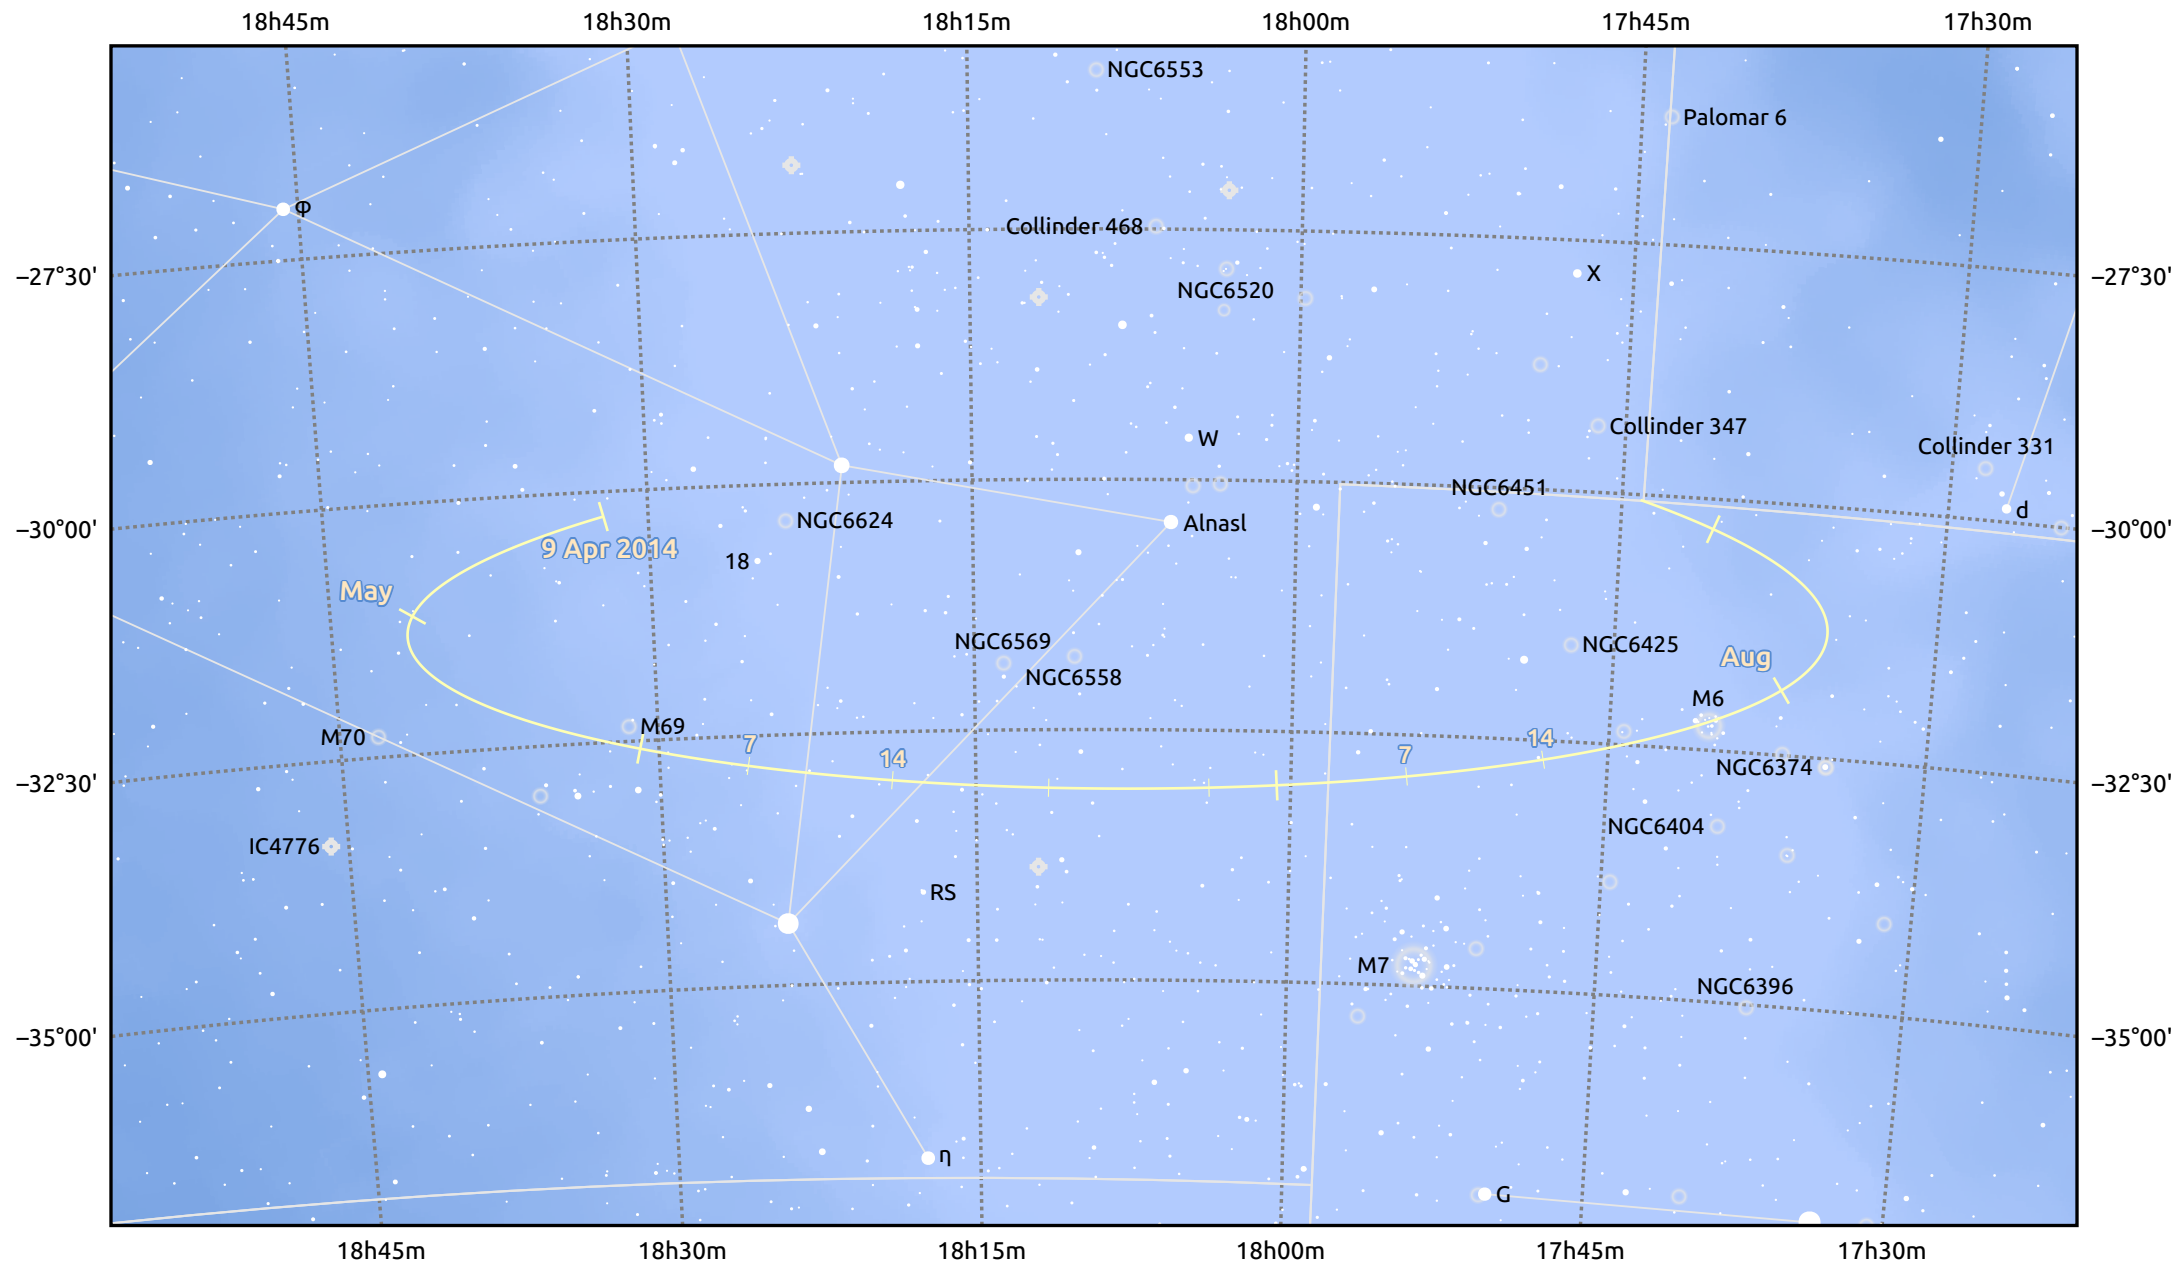

The path of Asteroid 29 Amphitrite around opposition on 23 Jun 2014

© Dominic Ford 2011–2025. Date markers placed at midnight UTC. Downloaded from <https://in-the-sky.org>

Magnitude scale: 9.0 8.0 7.0 6.0 5.0 4.0 3.0 2.0 1.0

Ecliptic Plane

Galaxy Bright nebula Open cluster Globular cluster Planetary nebula

| Date | Mag |
|------------|------|
| 2014 May 1 | 10.7 |
| 2014 Jun 1 | 10.0 |
| 2014 Jun 2 | 10.0 |
| 2014 Jul 1 | 9.7 |
| 2014 Aug 1 | 10.3 |
| 2014 Sep 1 | 10.9 |