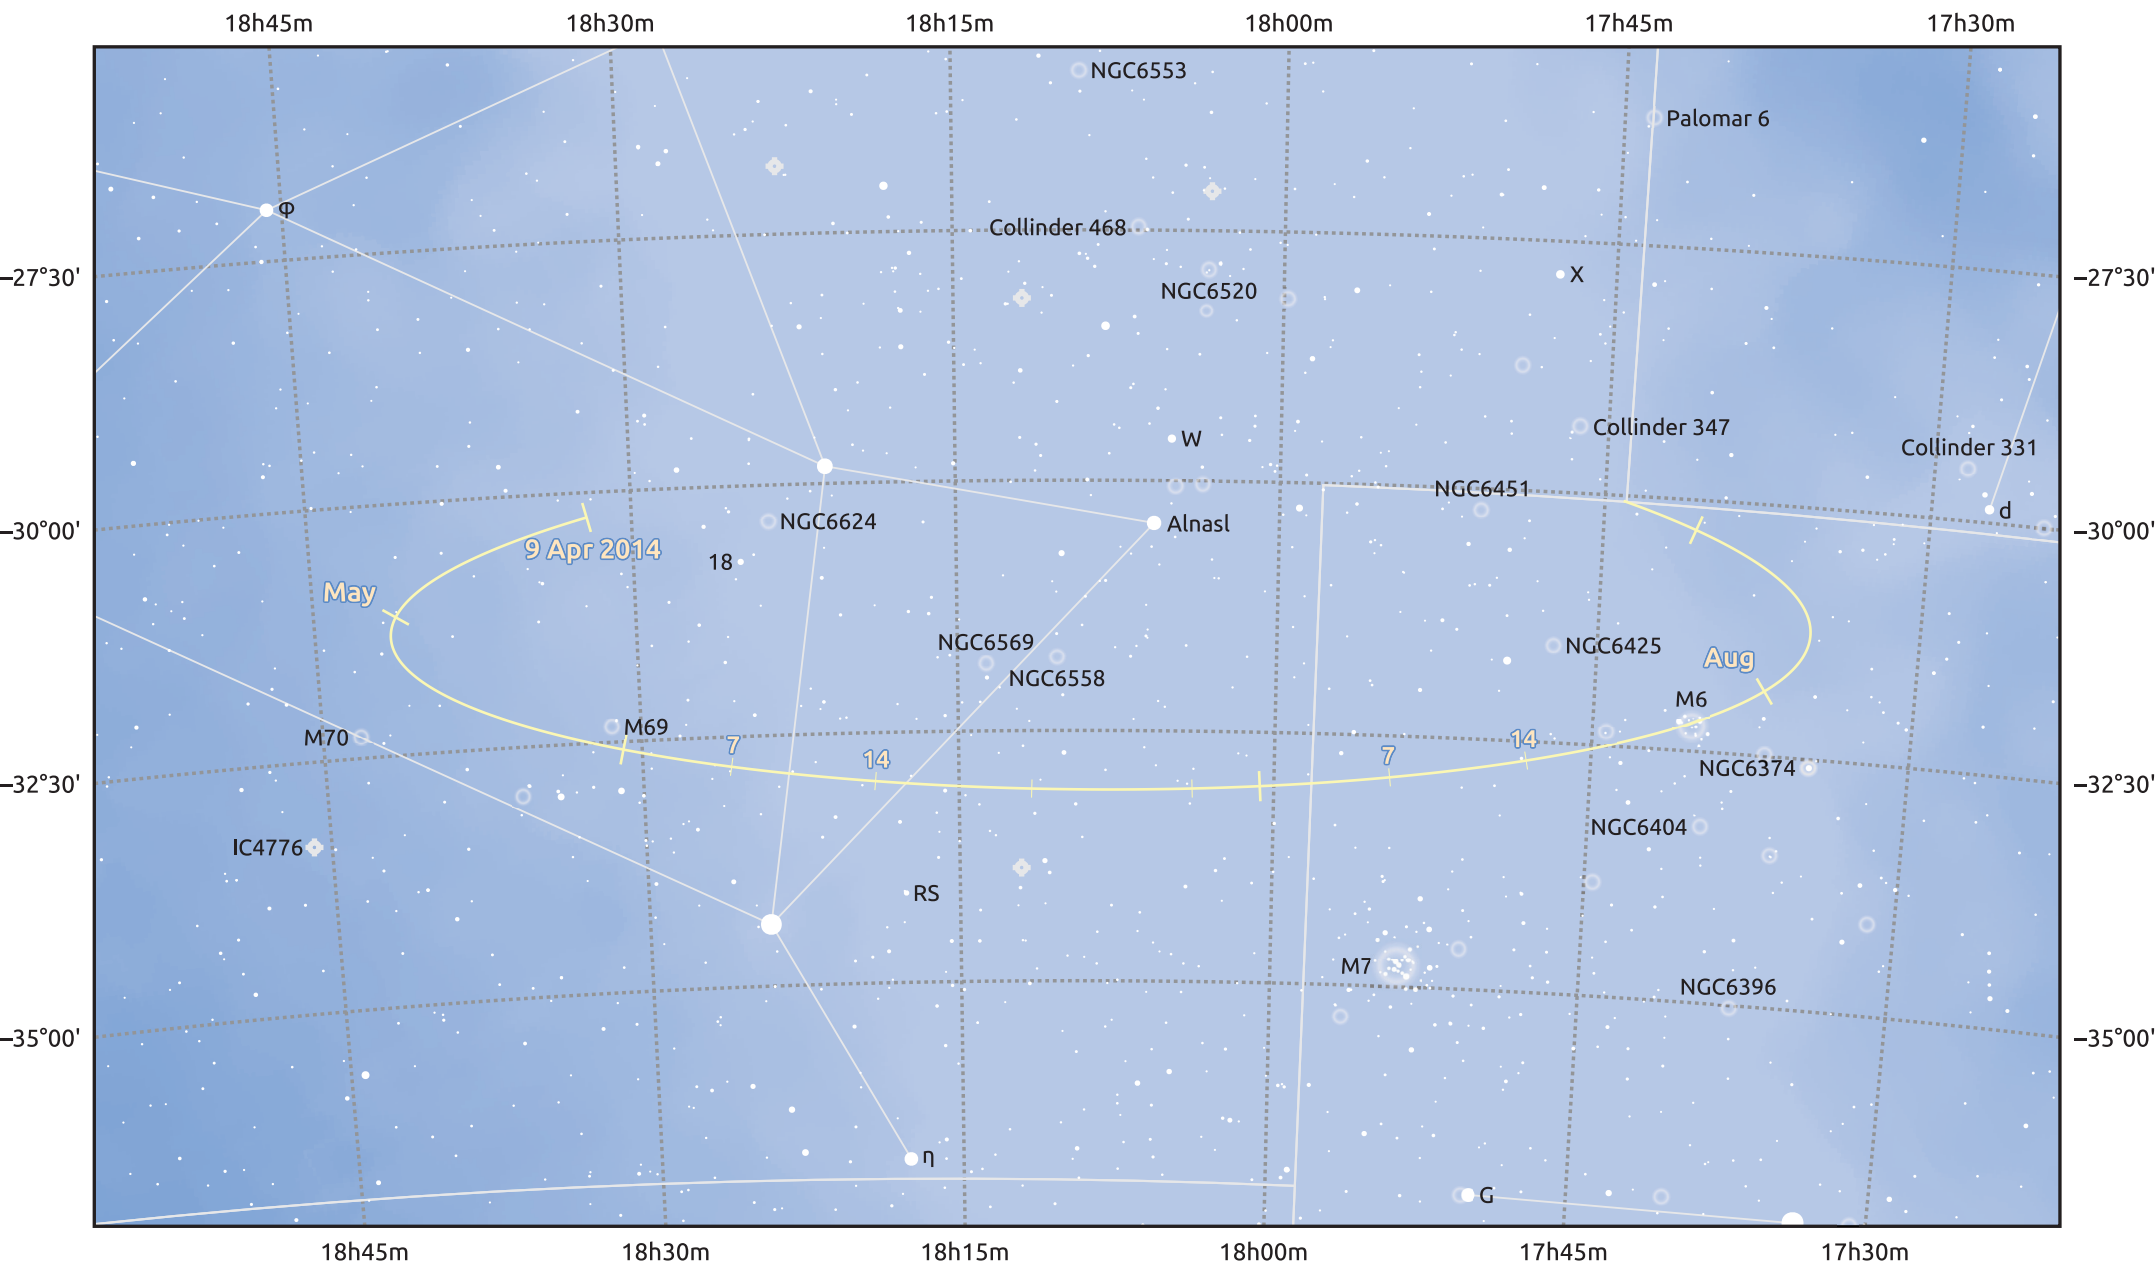

The path of Asteroid 29 Amphitrite around opposition on 23 Jun 2014

© Dominic Ford 2011–2025. Date markers placed at midnight UTC. Downloaded from <https://in-the-sky.org>

Magnitude scale: 9.0 8.0 7.0 6.0 5.0 4.0 3.0 2.0 1.0

Ecliptic Plane

Galaxy Bright nebula Open cluster Globular cluster Planetary nebula

Date	Mag
2014 May 1	10.7
2014 Jun 1	10.0
2014 Jun 2	10.0
2014 Jul 1	9.7
2014 Aug 1	10.3
2014 Sep 1	10.9