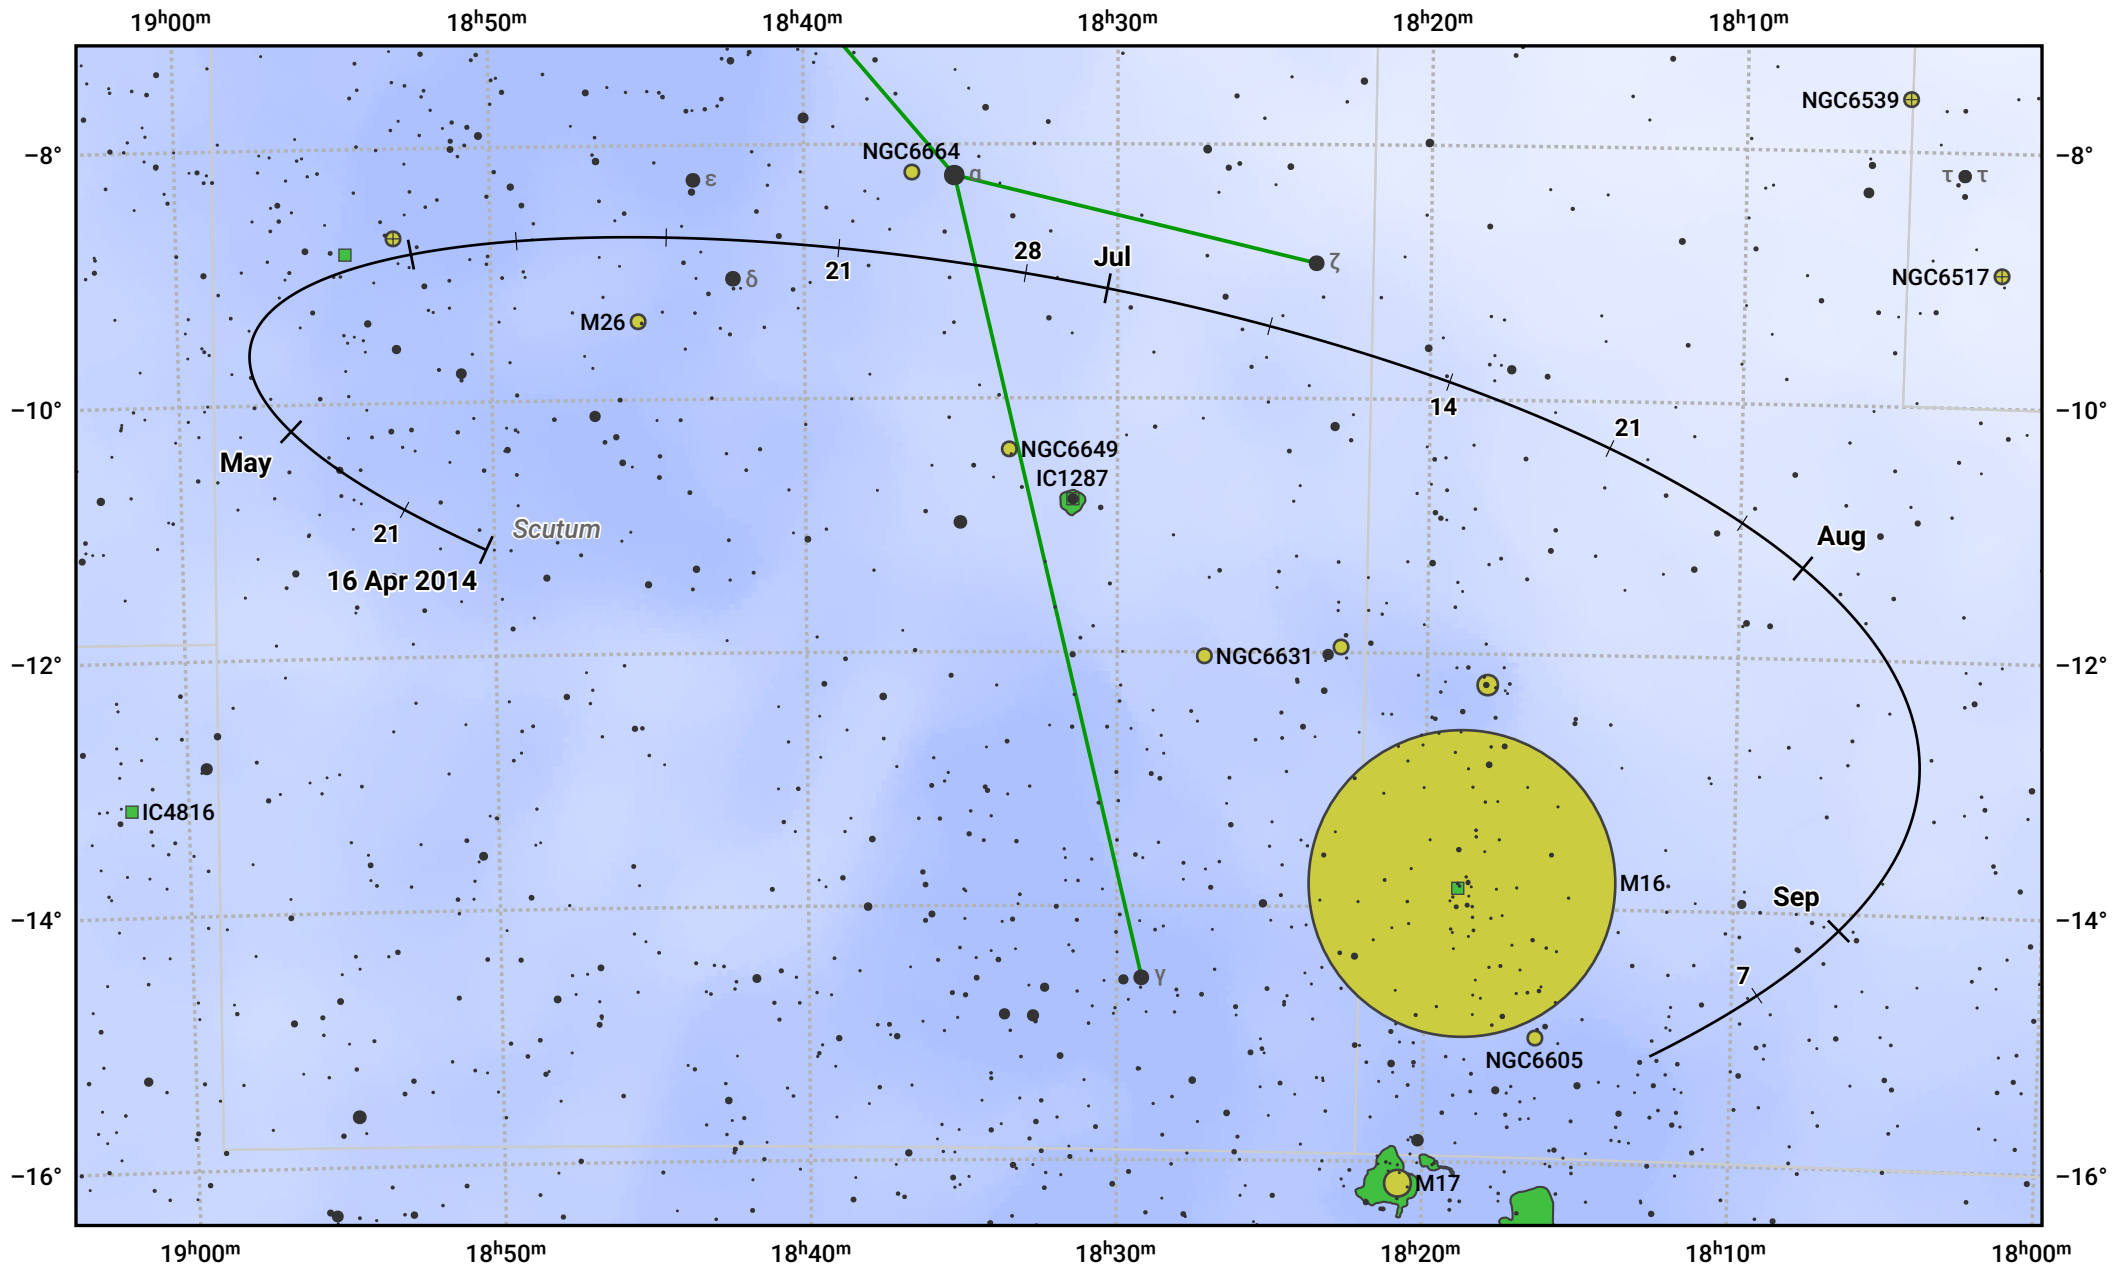

The path of Asteroid 39 Laetitia around opposition on 30 Jun 2014

© Dominic Ford 2011–2024. Date markers placed at midnight UTC. Downloaded from <https://in-the-sky.org>

Magnitude scale: 10.0 9.0 8.0 7.0 6.0 5.0 4.0 3.0

— Ecliptic Plane

Galaxy Bright nebula Open cluster Globular cluster

Date	Mag
2014 May 1	10.9
2014 Jun 1	10.3
2014 Jun 8	10.1
2014 Jul 1	9.8
2014 Aug 1	10.2
2014 Sep 1	10.7