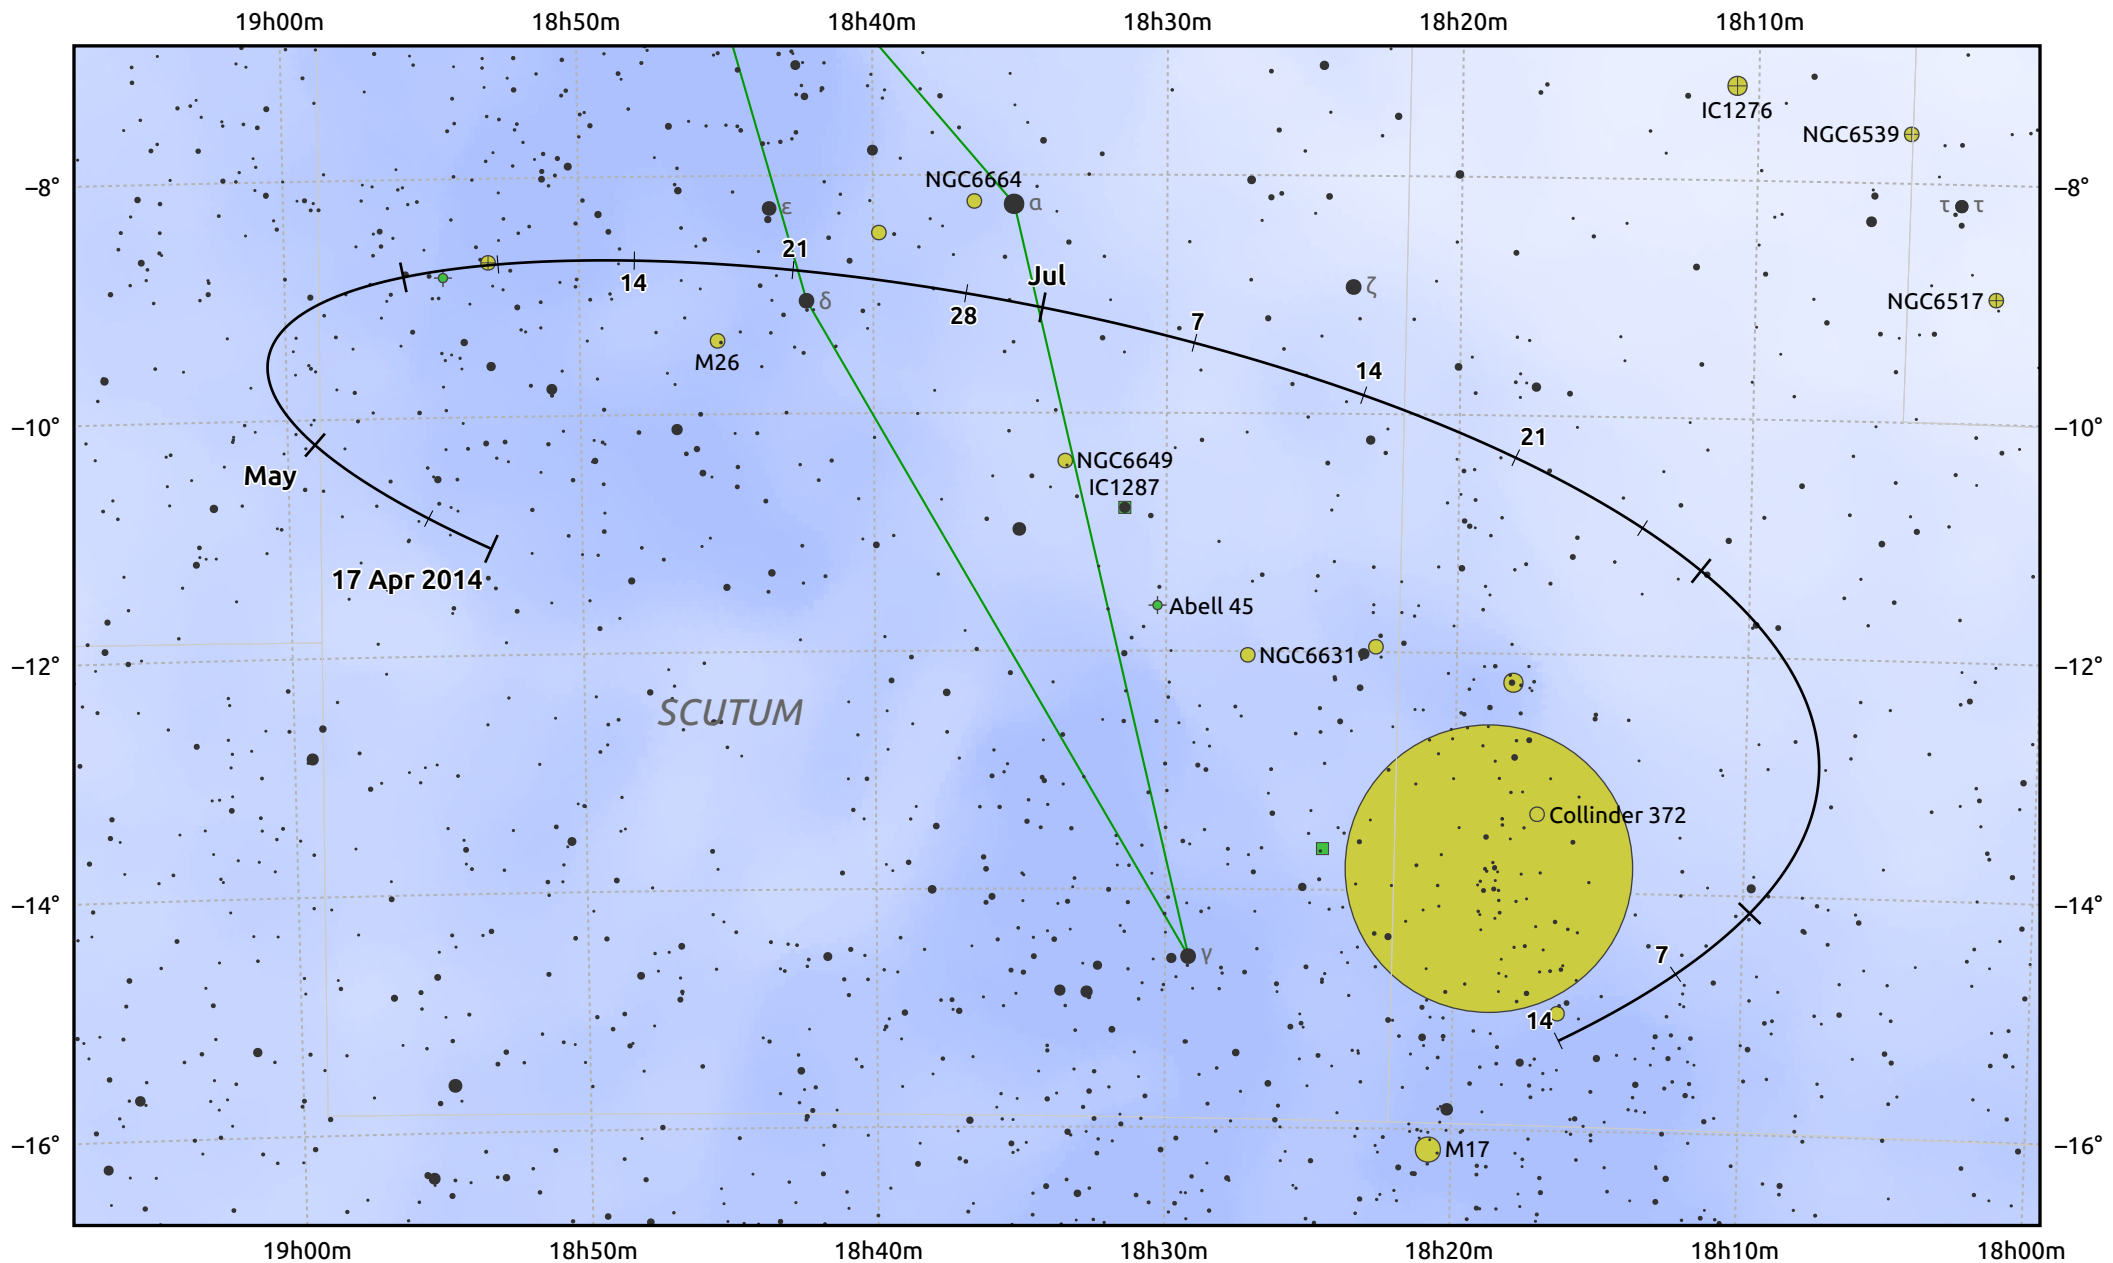

The path of Asteroid 39 Laetitia around opposition on 1 Jul 2014

© Dominic Ford 2011–2026. Date markers placed at midnight UTC. Downloaded from <https://in-the-sky.org>

Magnitude scale: 10.0 9.0 8.0 7.0 6.0 5.0 4.0 3.0

— Ecliptic Plane

Galaxy Bright nebula Open cluster Globular cluster Planetary nebula

Date	Mag
2014 May 1	10.9
2014 Jun 1	10.3
2014 Jun 9	10.1
2014 Jul 1	9.8
2014 Aug 1	10.2
2014 Sep 1	10.7