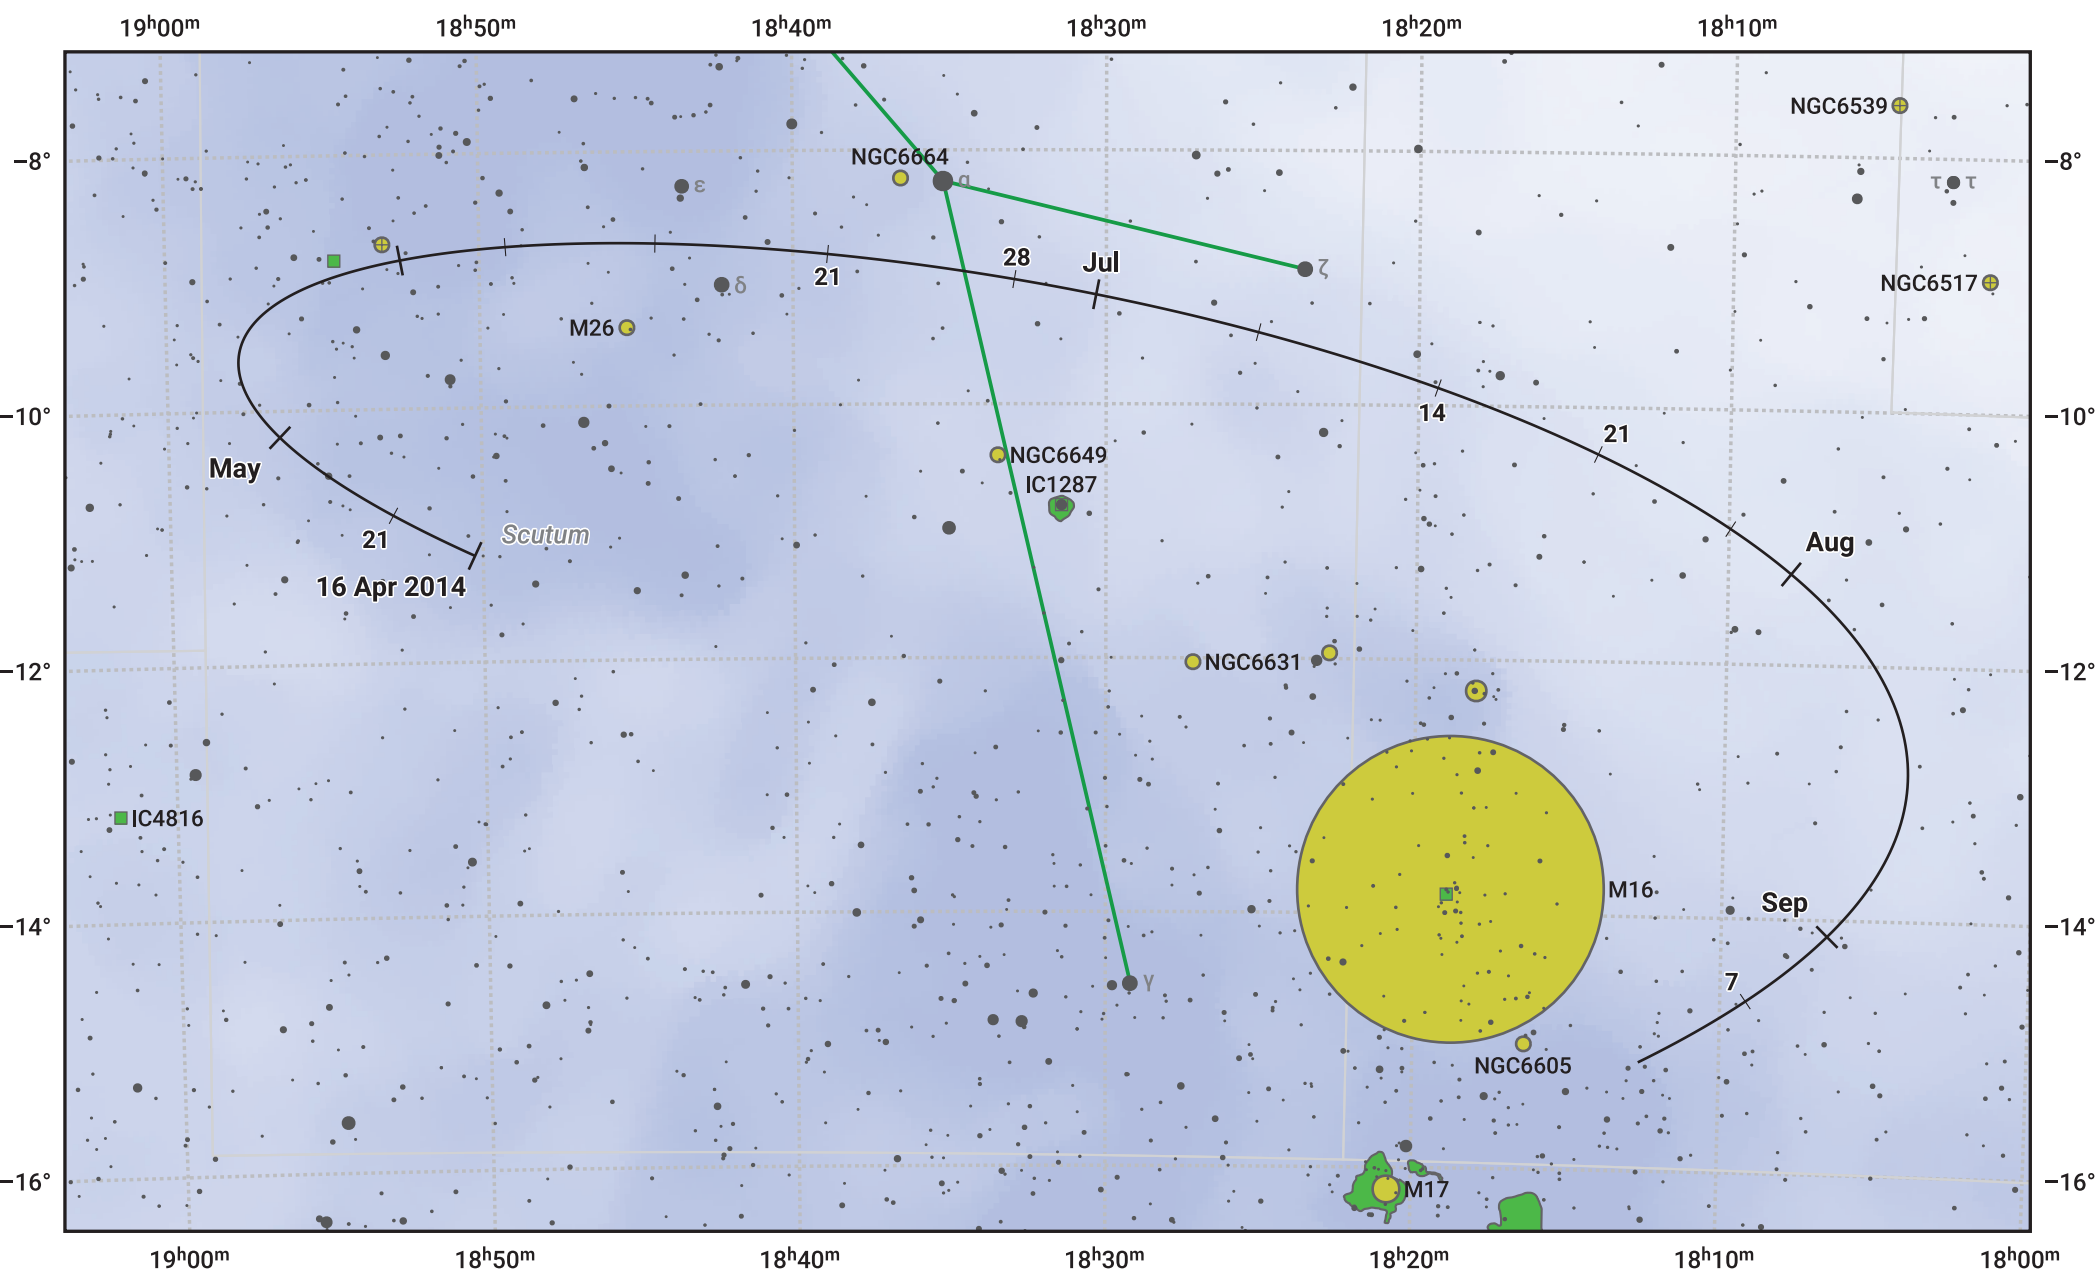

The path of Asteroid 39 Laetitia around opposition on 30 Jun 2014

© Dominic Ford 2011–2024. Date markers placed at midnight UTC. Downloaded from <https://in-the-sky.org>

Magnitude scale: 10.0 9.0 8.0 7.0 6.0 5.0 4.0 3.0

— Ecliptic Plane

- Galaxy
- Bright nebula
- Open cluster
- ⊕ Globular cluster

Date	Mag
2014 May 1	10.9
2014 Jun 1	10.3
2014 Jun 8	10.1
2014 Jul 1	9.8
2014 Aug 1	10.2
2014 Sep 1	10.7