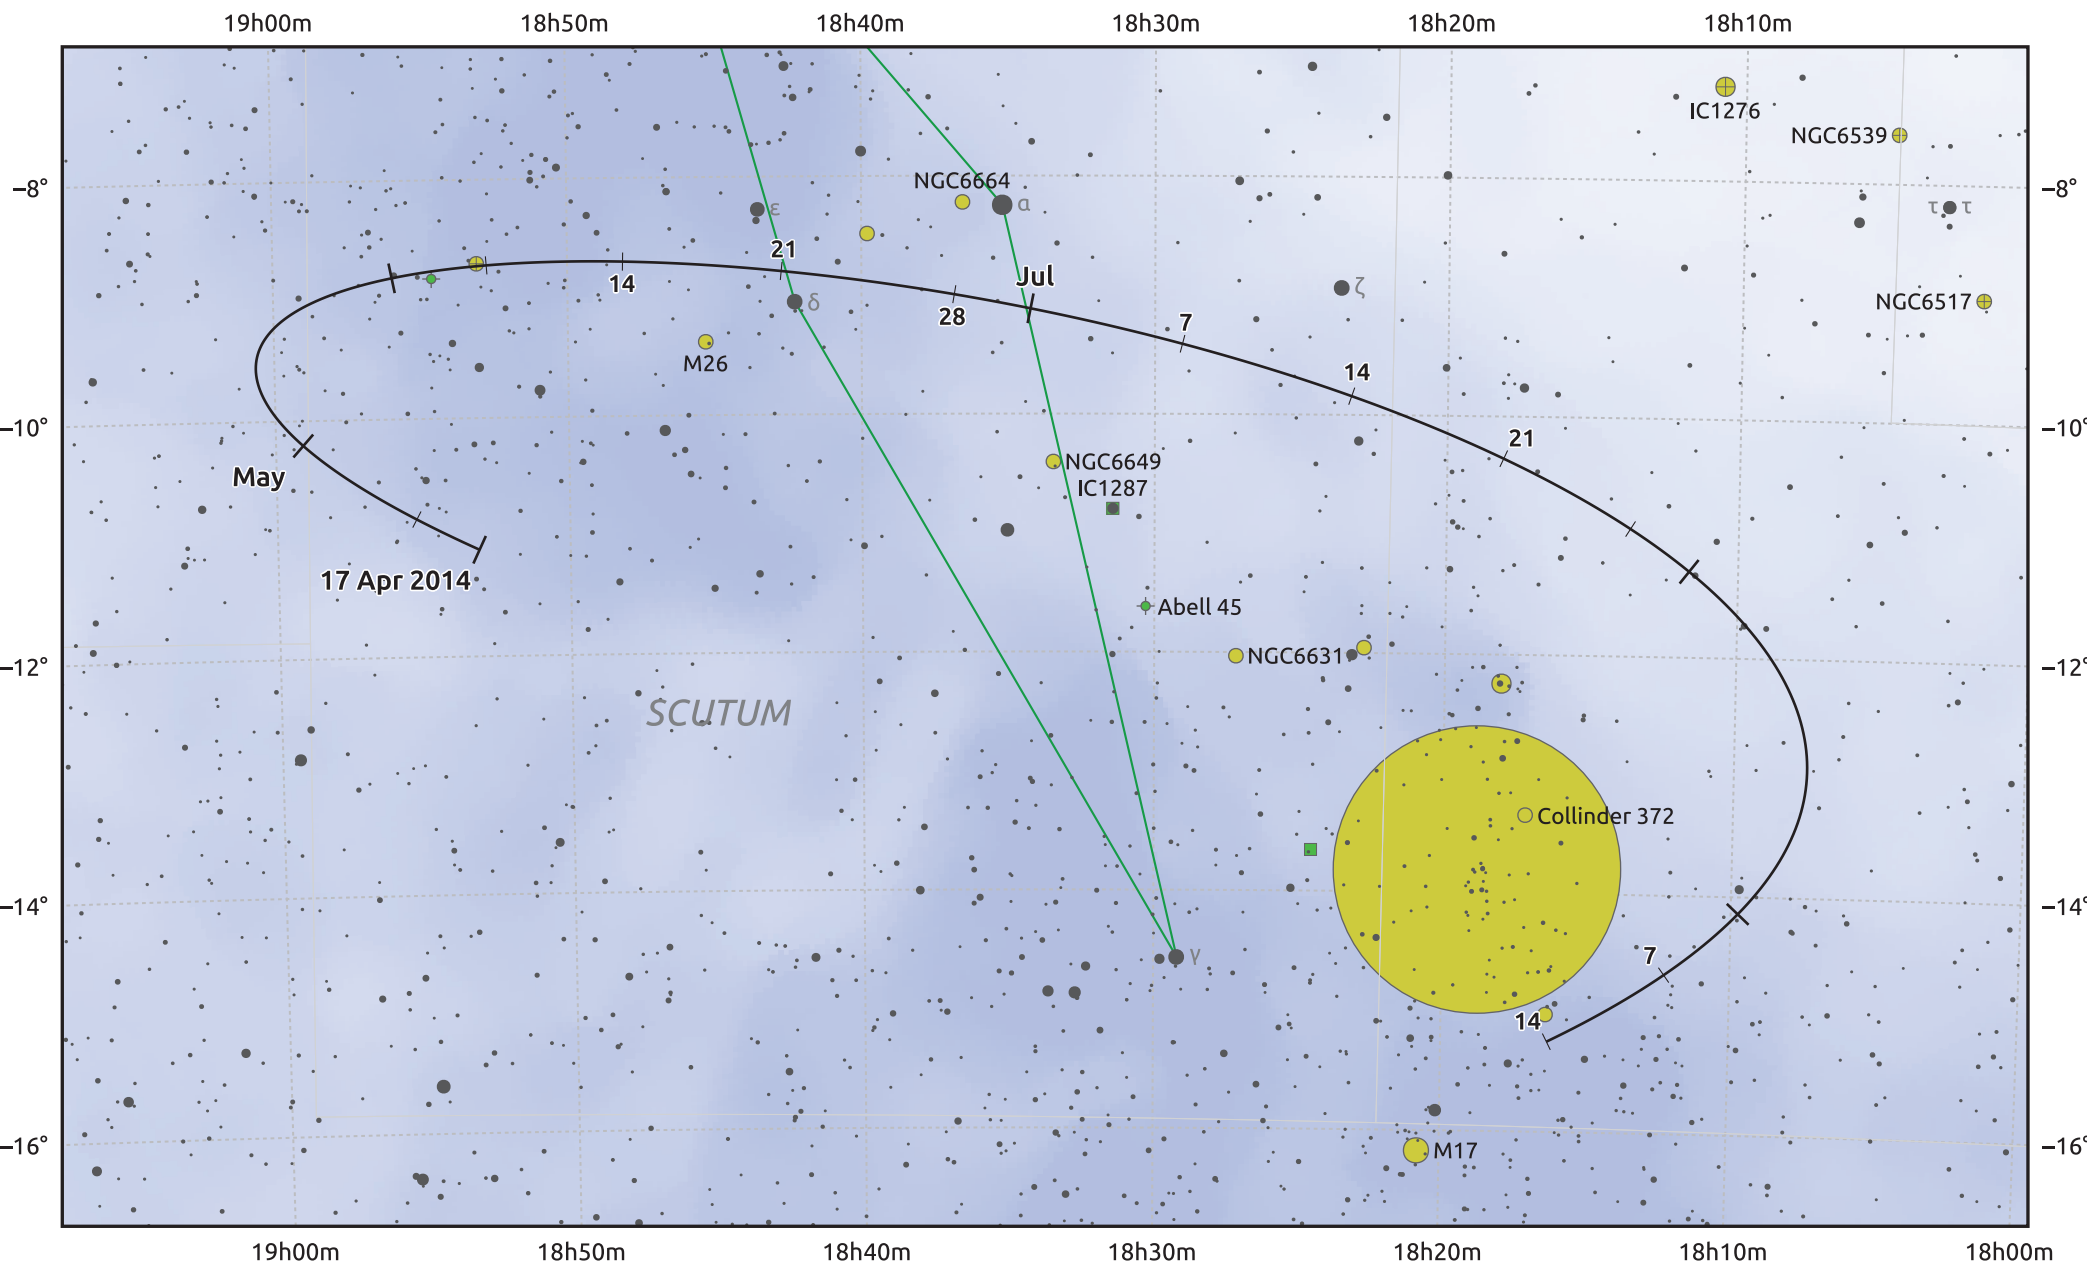

The path of Asteroid 39 Laetitia around opposition on 1 Jul 2014

© Dominic Ford 2011–2026. Date markers placed at midnight UTC. Downloaded from <https://in-the-sky.org>

Magnitude scale: ·10.0 ·9.0 ·8.0 ·7.0 ·6.0 ·5.0 ·4.0 ●3.0

— Ecliptic Plane

- Galaxy
- Bright nebula
- Open cluster
- ⊕ Globular cluster
- ◆ Planetary nebula

Date	Mag
2014 May 1	10.9
2014 Jun 1	10.3
2014 Jun 9	10.1
2014 Jul 1	9.8
2014 Aug 1	10.2
2014 Sep 1	10.7