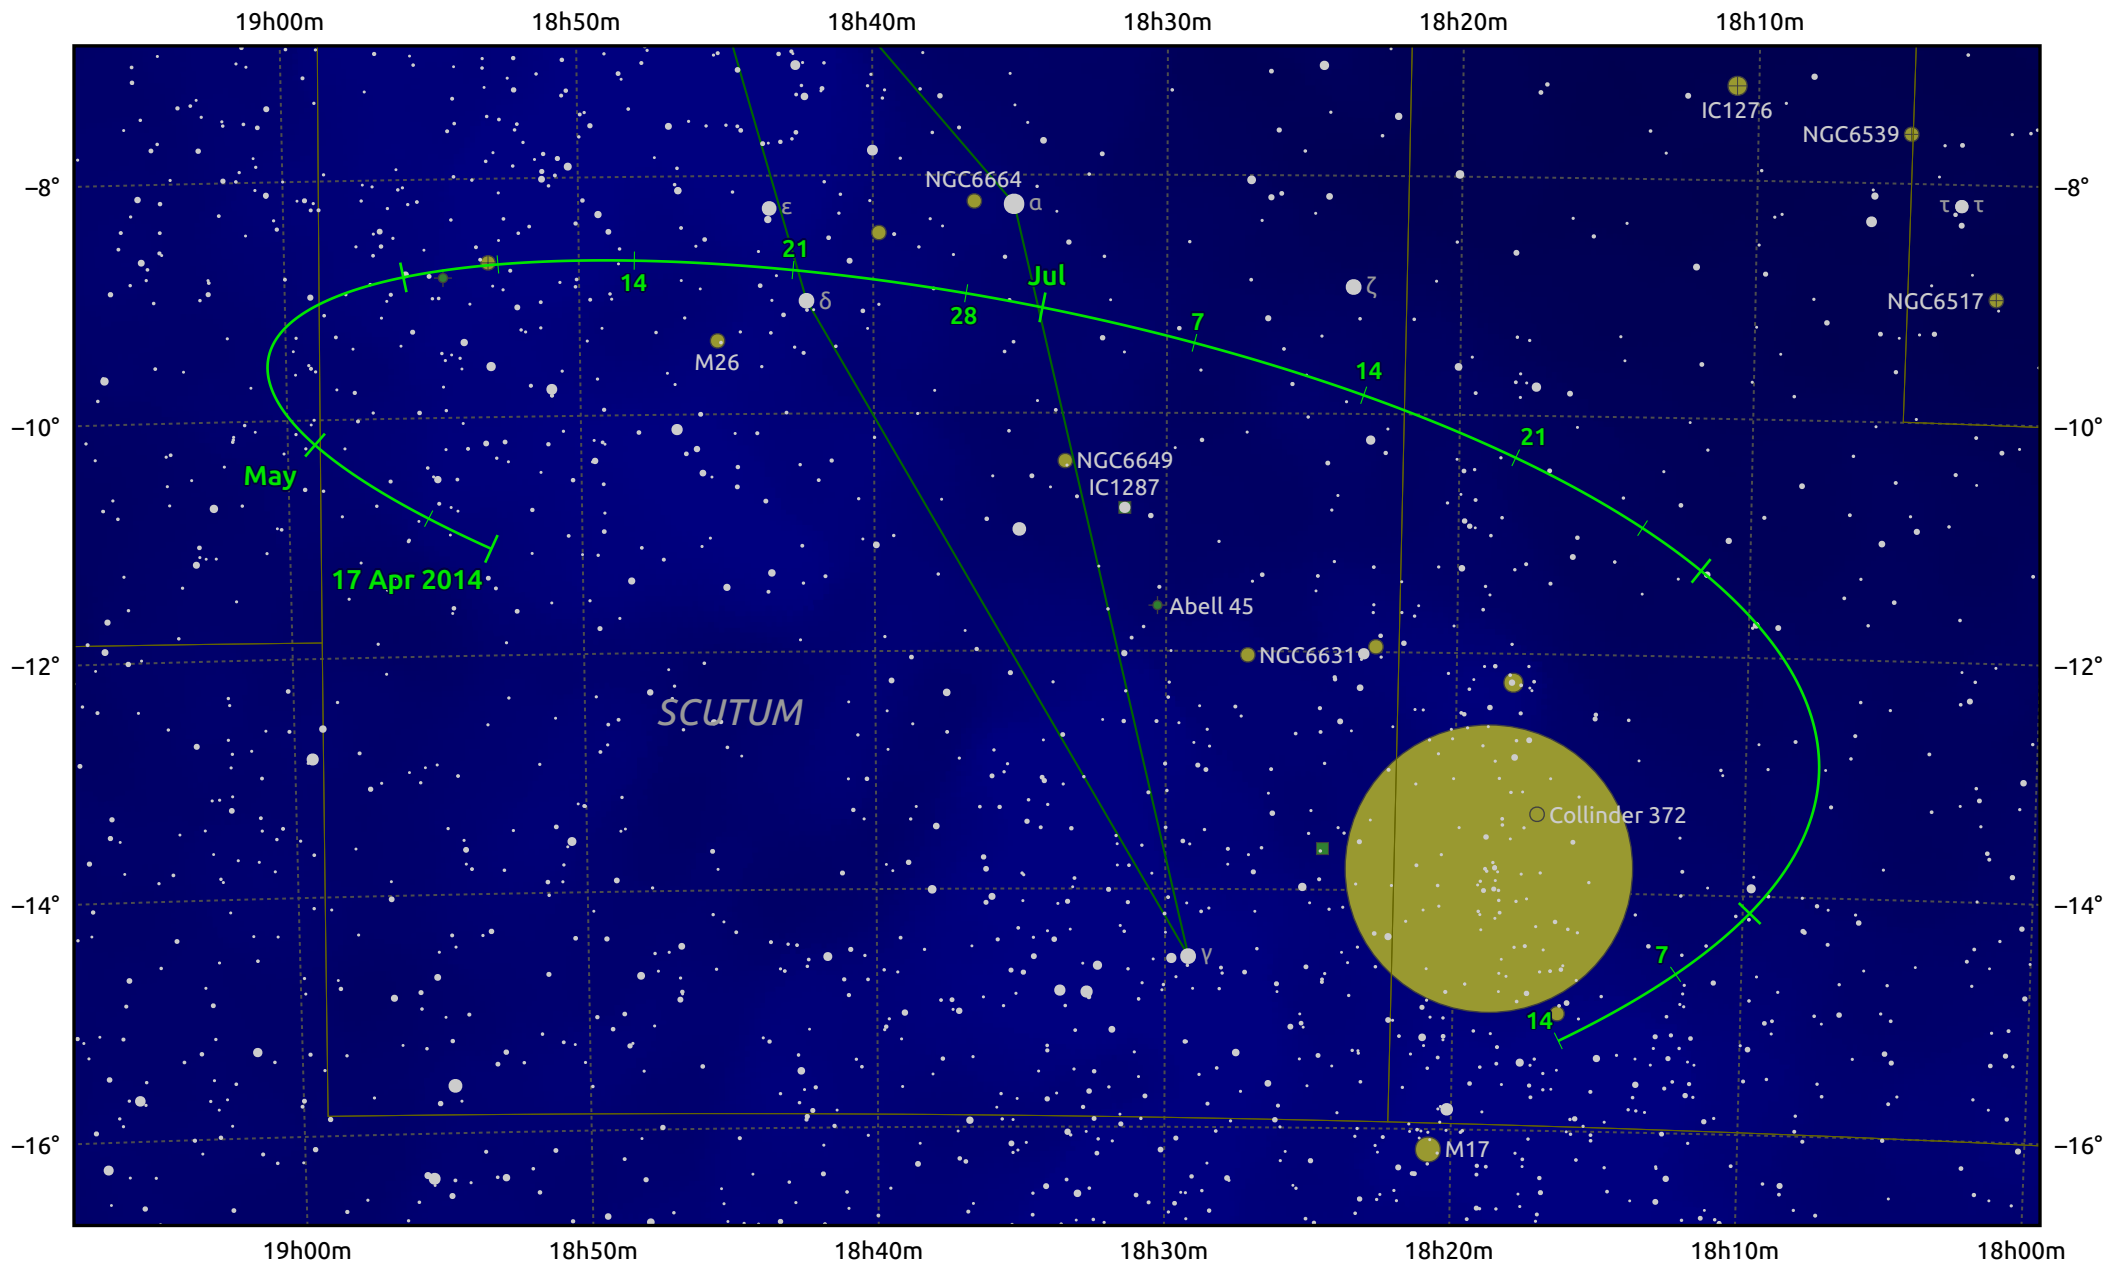

The path of Asteroid 39 Laetitia around opposition on 1 Jul 2014

© Dominic Ford 2011–2026. Date markers placed at midnight UTC. Downloaded from <https://in-the-sky.org>

Magnitude scale: 10.0 9.0 8.0 7.0 6.0 5.0 4.0 3.0

— Ecliptic Plane

Galaxy Bright nebula Open cluster Globular cluster Planetary nebula

Date	Mag
2014 May 1	10.9
2014 Jun 1	10.3
2014 Jun 9	10.1
2014 Jul 1	9.8
2014 Aug 1	10.2
2014 Sep 1	10.7