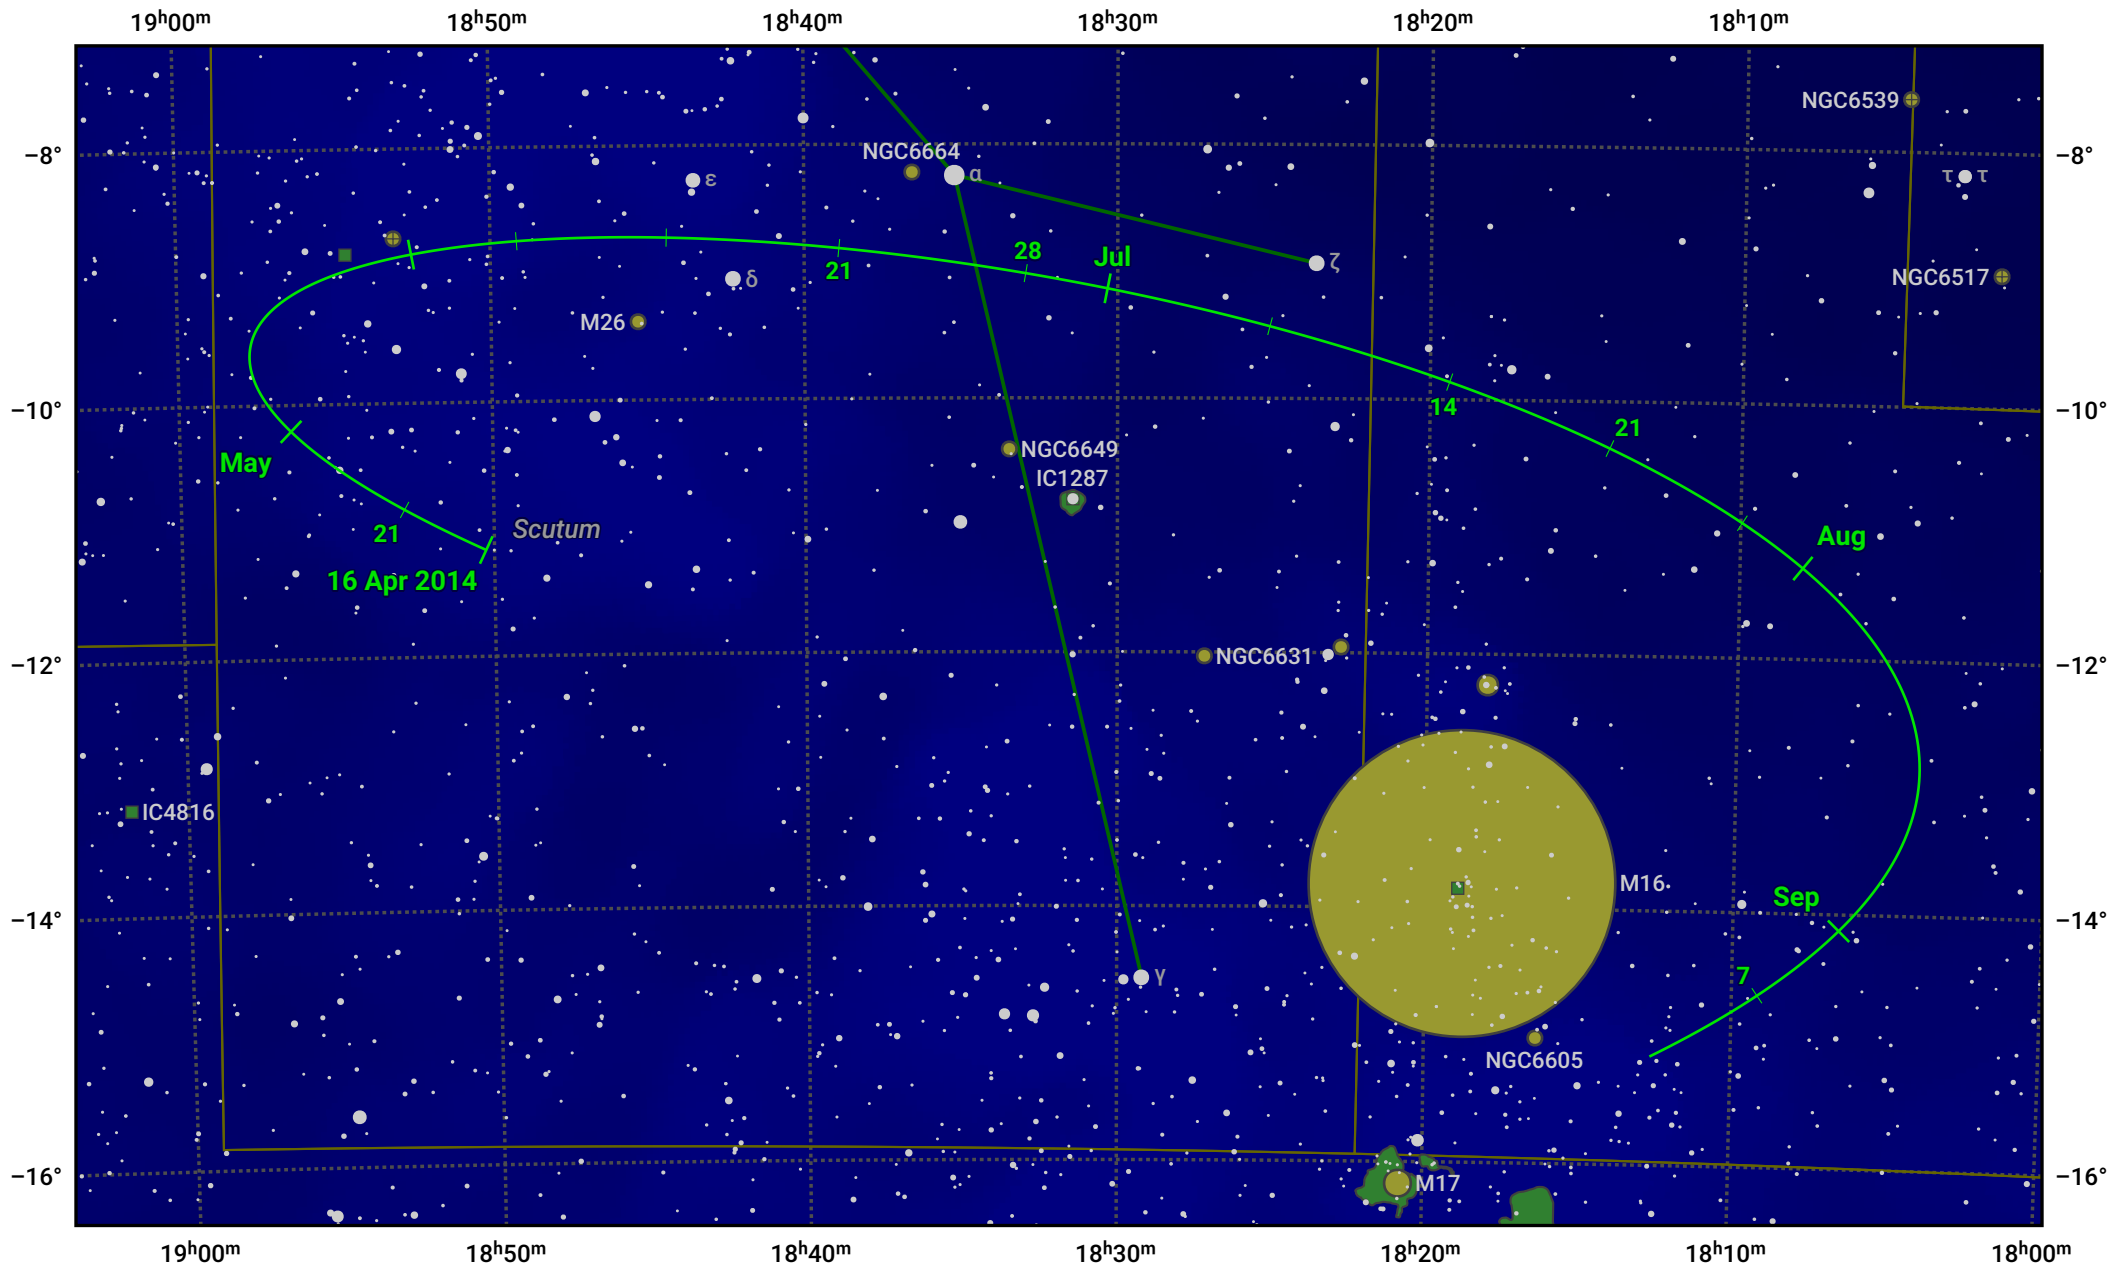

# The path of Asteroid 39 Laetitia around opposition on 30 Jun 2014

© Dominic Ford 2011–2024. Date markers placed at midnight UTC. Downloaded from <https://in-the-sky.org>

Magnitude scale: 10.0 9.0 8.0 7.0 6.0 5.0 4.0 3.0

— Ecliptic Plane

Galaxy    Bright nebula    Open cluster    Globular cluster

Date	Mag
2014 May 1	10.9
2014 Jun 1	10.3
2014 Jun 8	10.1
2014 Jul 1	9.8
2014 Aug 1	10.2
2014 Sep 1	10.7