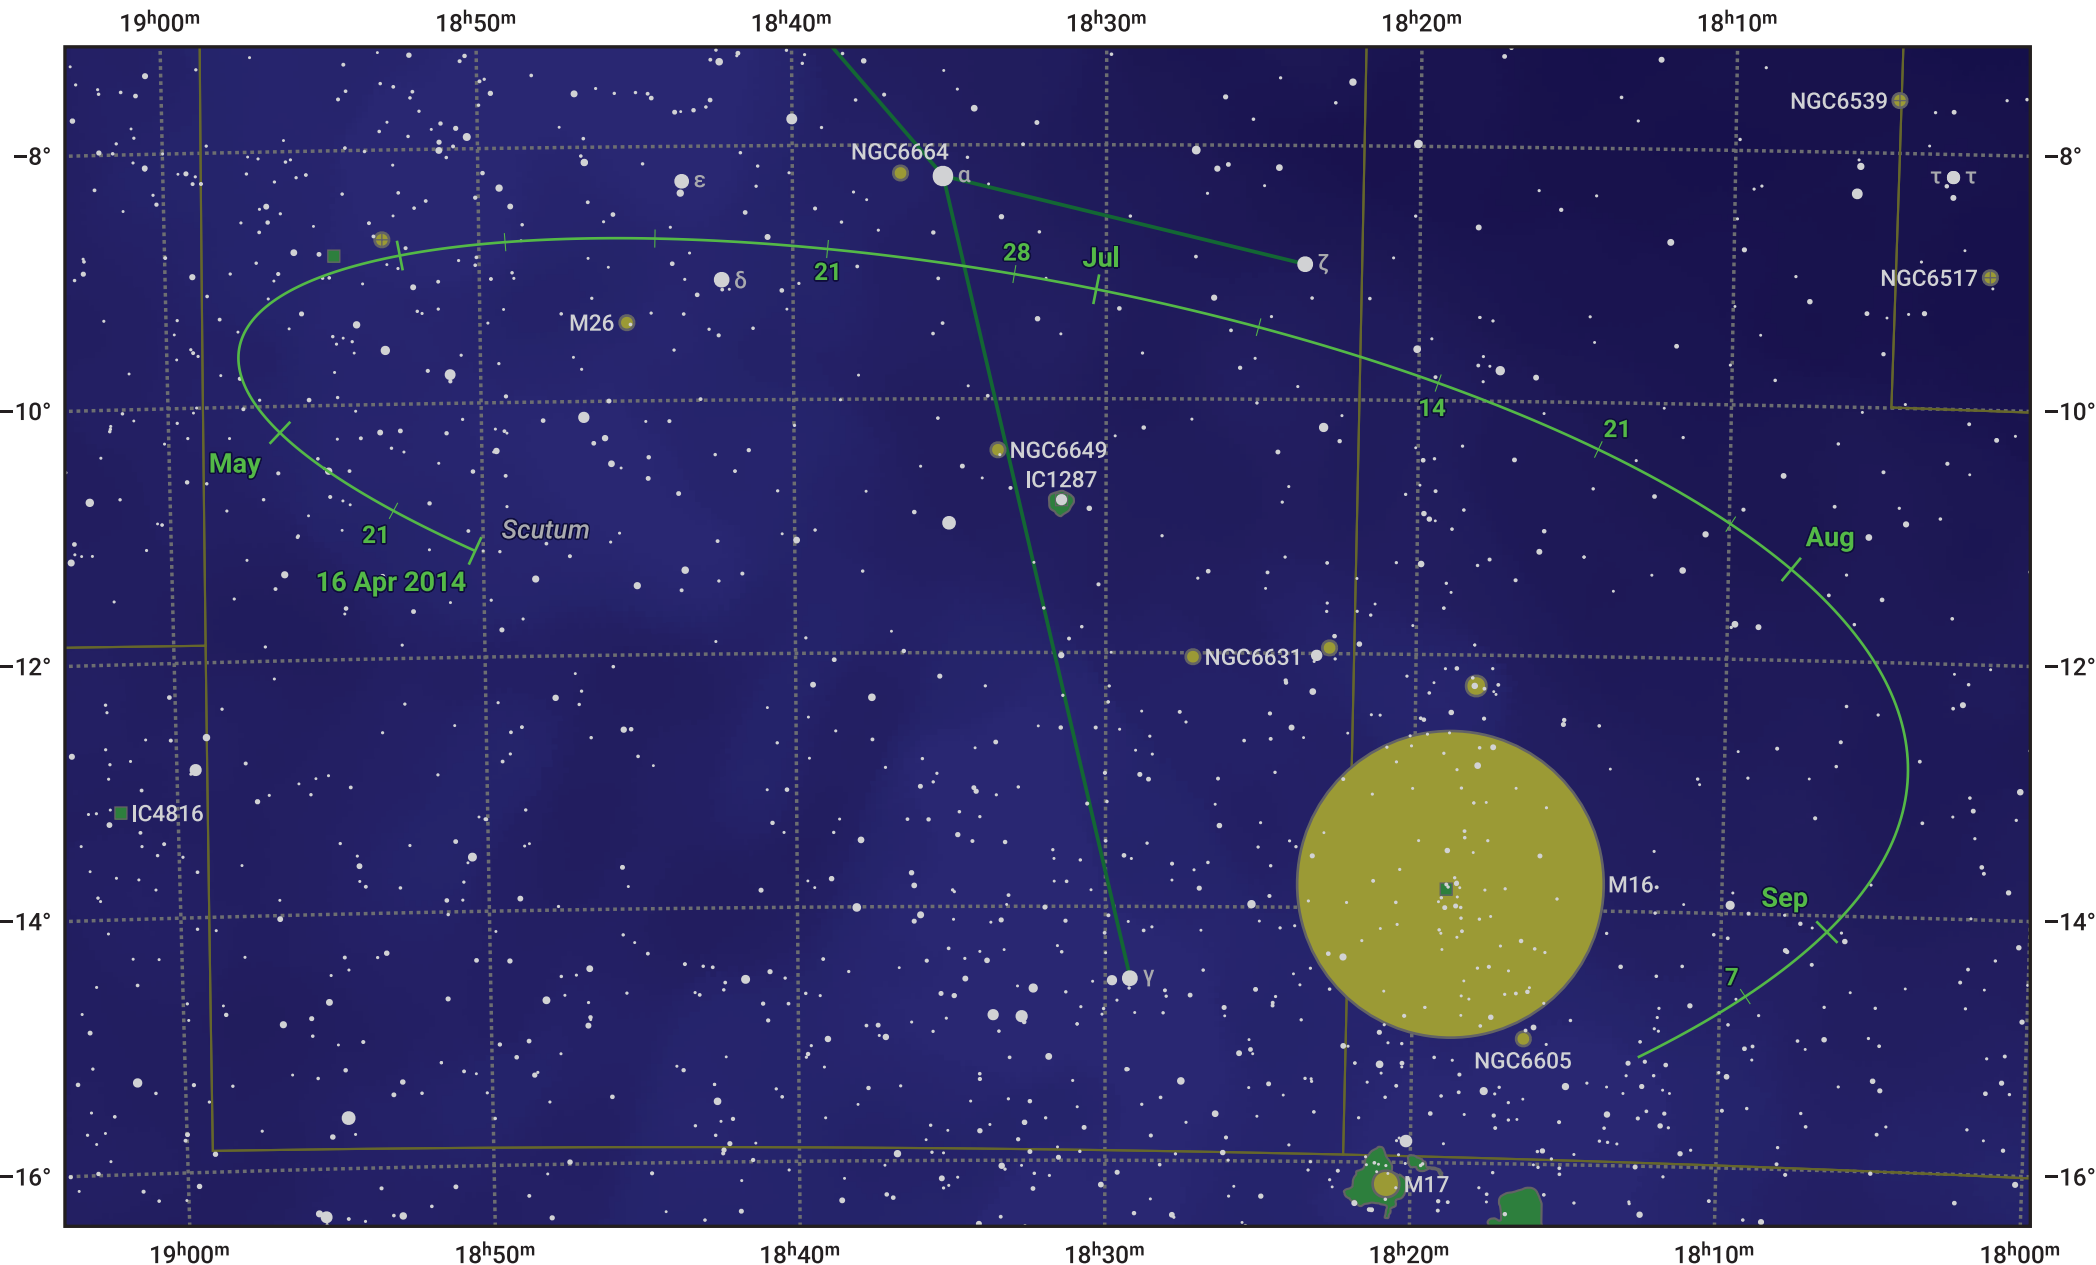

The path of Asteroid 39 Laetitia around opposition on 30 Jun 2014

© Dominic Ford 2011–2024. Date markers placed at midnight UTC. Downloaded from <https://in-the-sky.org>

Magnitude scale: 10.0 9.0 8.0 7.0 6.0 5.0 4.0 3.0

— Ecliptic Plane

- Galaxy
- Bright nebula
- Open cluster
- ⊕ Globular cluster

Date	Mag
2014 May 1	10.9
2014 Jun 1	10.3
2014 Jun 8	10.1
2014 Jul 1	9.8
2014 Aug 1	10.2
2014 Sep 1	10.7