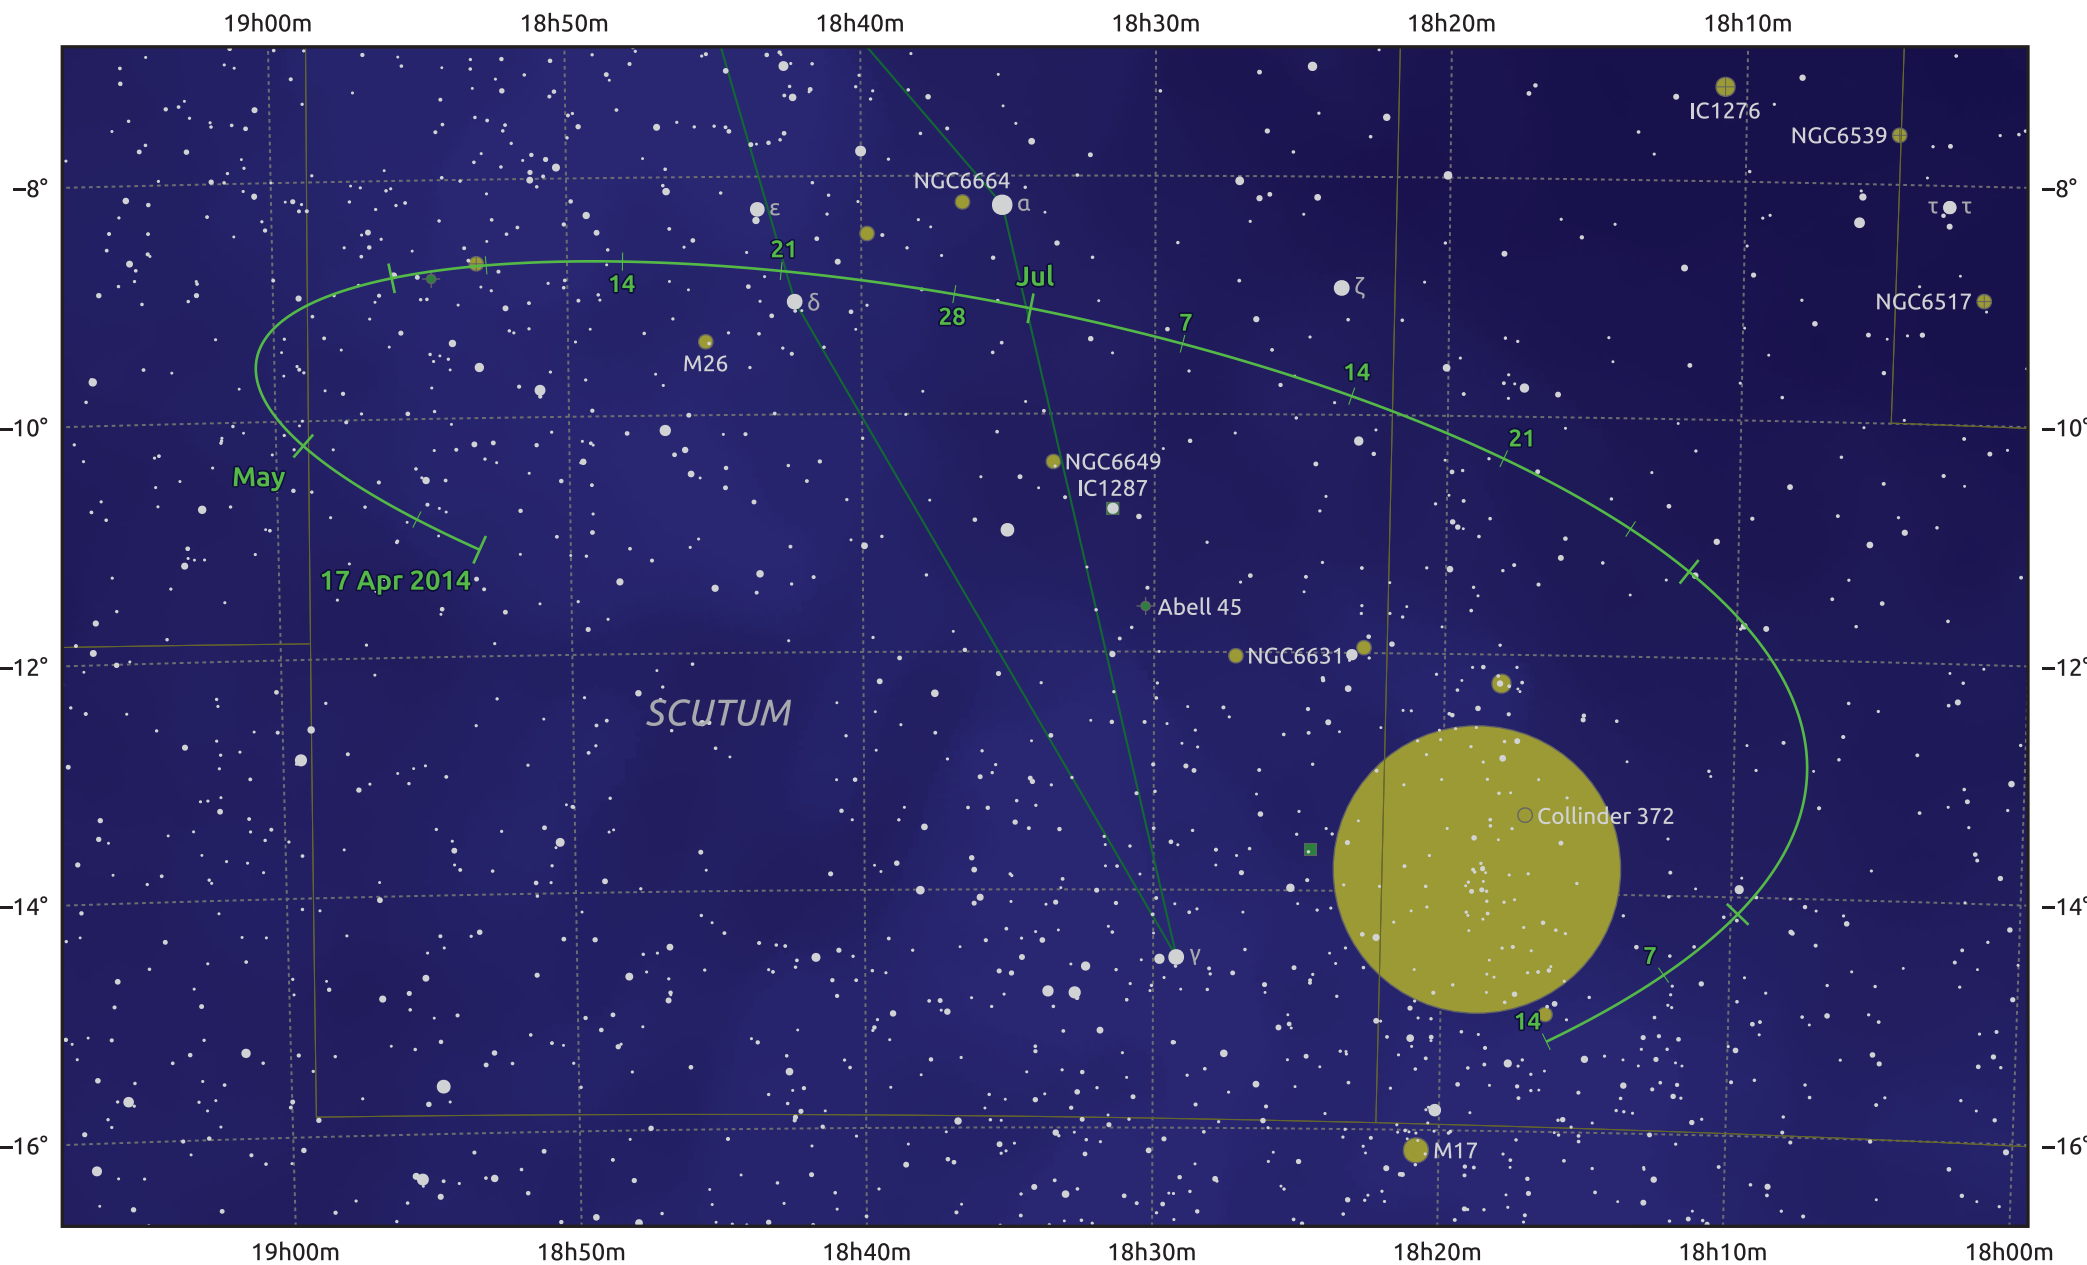

The path of Asteroid 39 Laetitia around opposition on 1 Jul 2014

© Dominic Ford 2011–2026. Date markers placed at midnight UTC. Downloaded from <https://in-the-sky.org>

Magnitude scale: 10.0 9.0 8.0 7.0 6.0 5.0 4.0 3.0

— Ecliptic Plane

Galaxy Bright nebula Open cluster Globular cluster Planetary nebula

Date	Mag
2014 May 1	10.9
2014 Jun 1	10.3
2014 Jun 9	10.1
2014 Jul 1	9.8
2014 Aug 1	10.2
2014 Sep 1	10.7