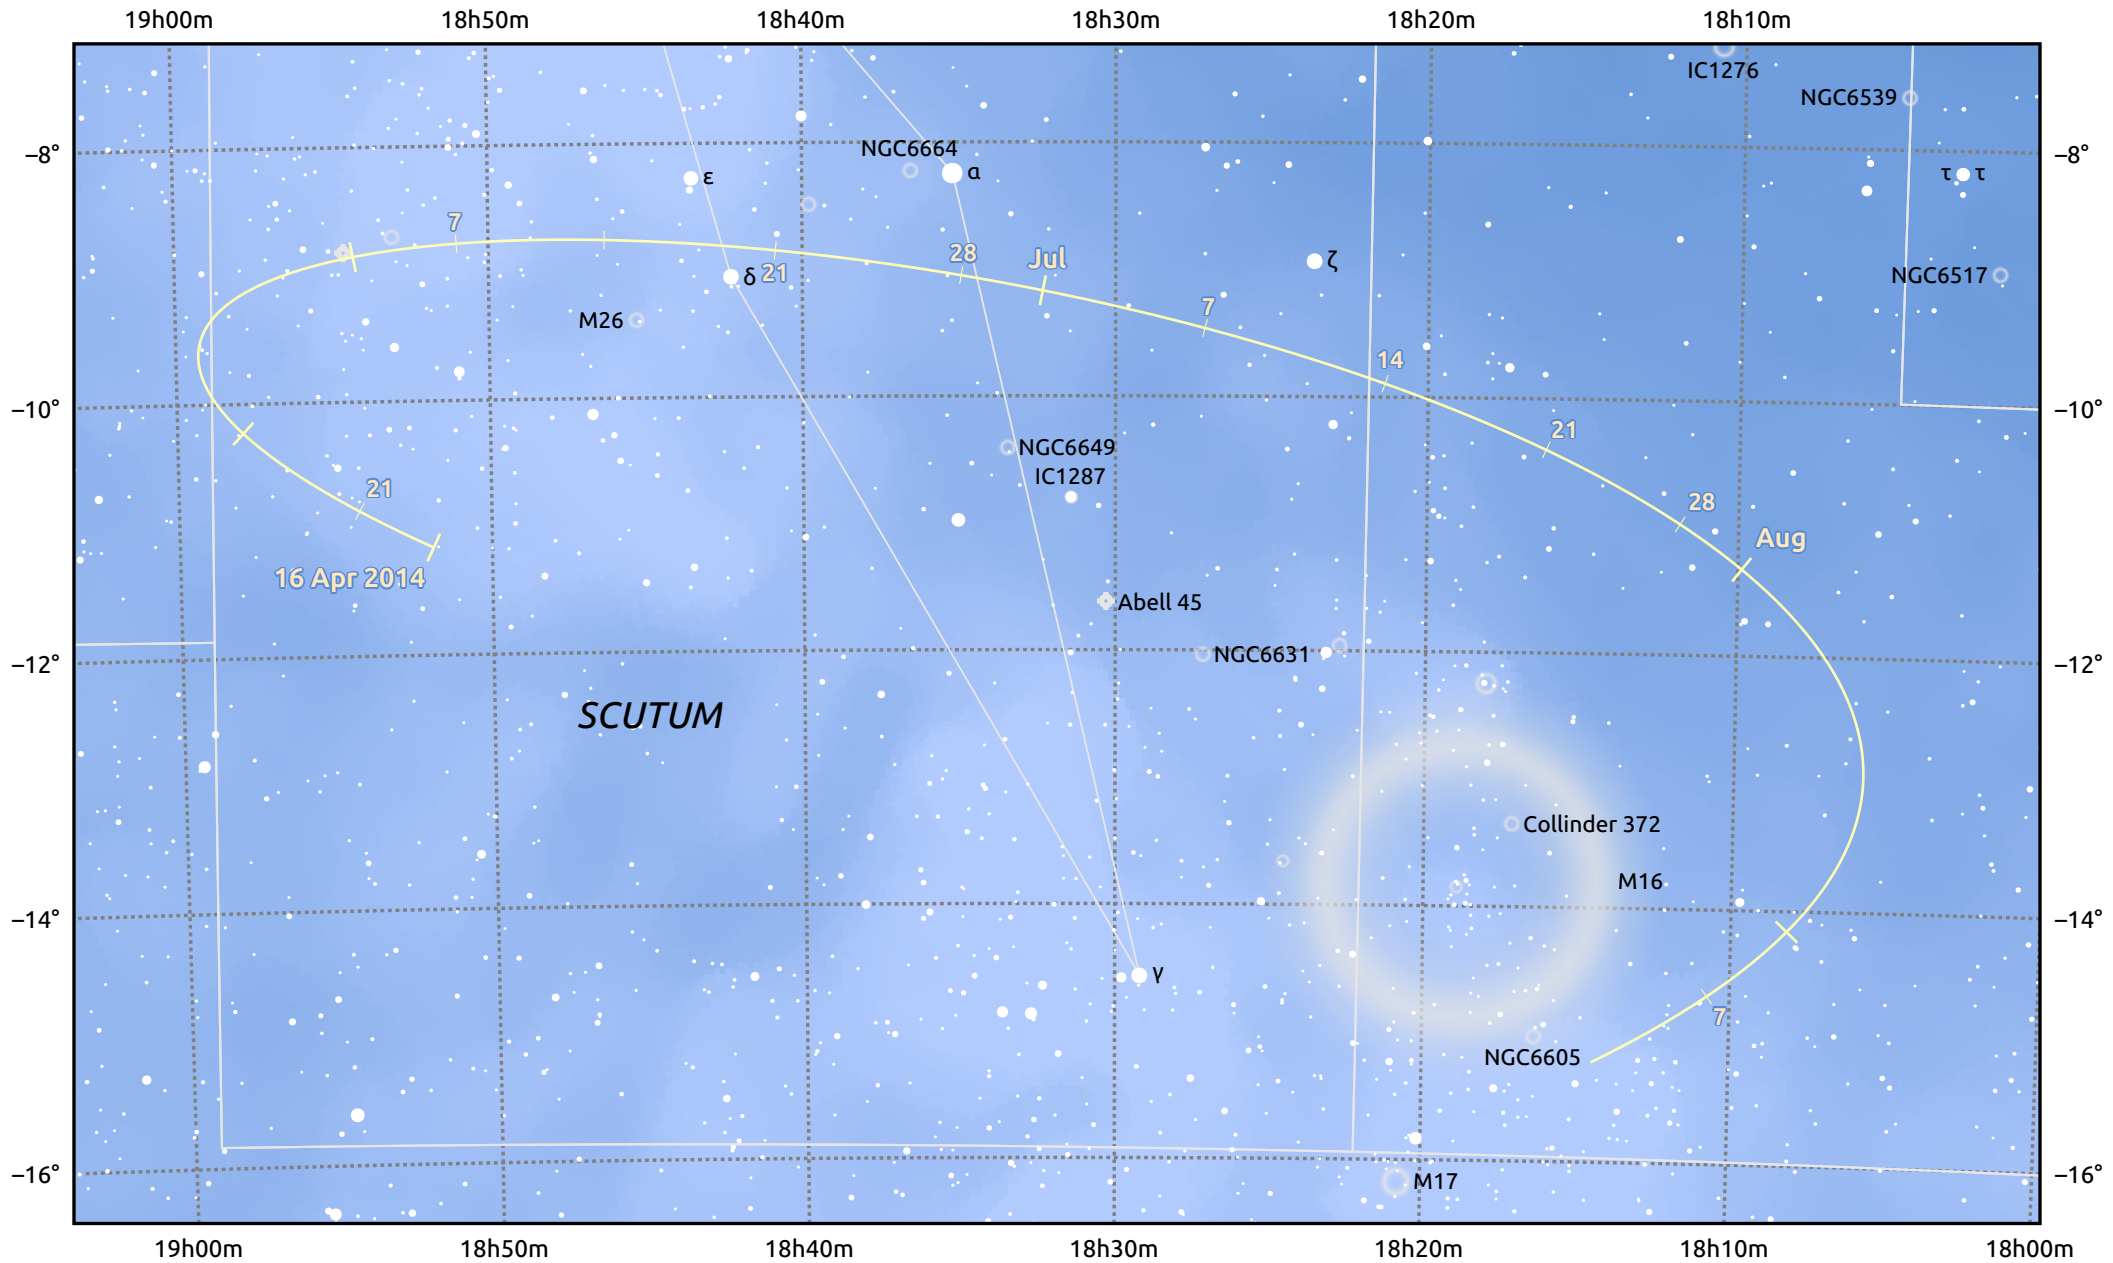

The path of Asteroid 39 Laetitia around opposition on 30 Jun 2014

© Dominic Ford 2011–2025. Date markers placed at midnight UTC. Downloaded from <https://in-the-sky.org>

Magnitude scale: 10.0 9.0 8.0 7.0 6.0 5.0 4.0 3.0

Ecliptic Plane

Galaxy Bright nebula Open cluster Globular cluster Planetary nebula

Date	Mag
2014 May 1	10.9
2014 Jun 1	10.3
2014 Jun 8	10.1
2014 Jul 1	9.8
2014 Aug 1	10.2
2014 Sep 1	10.7