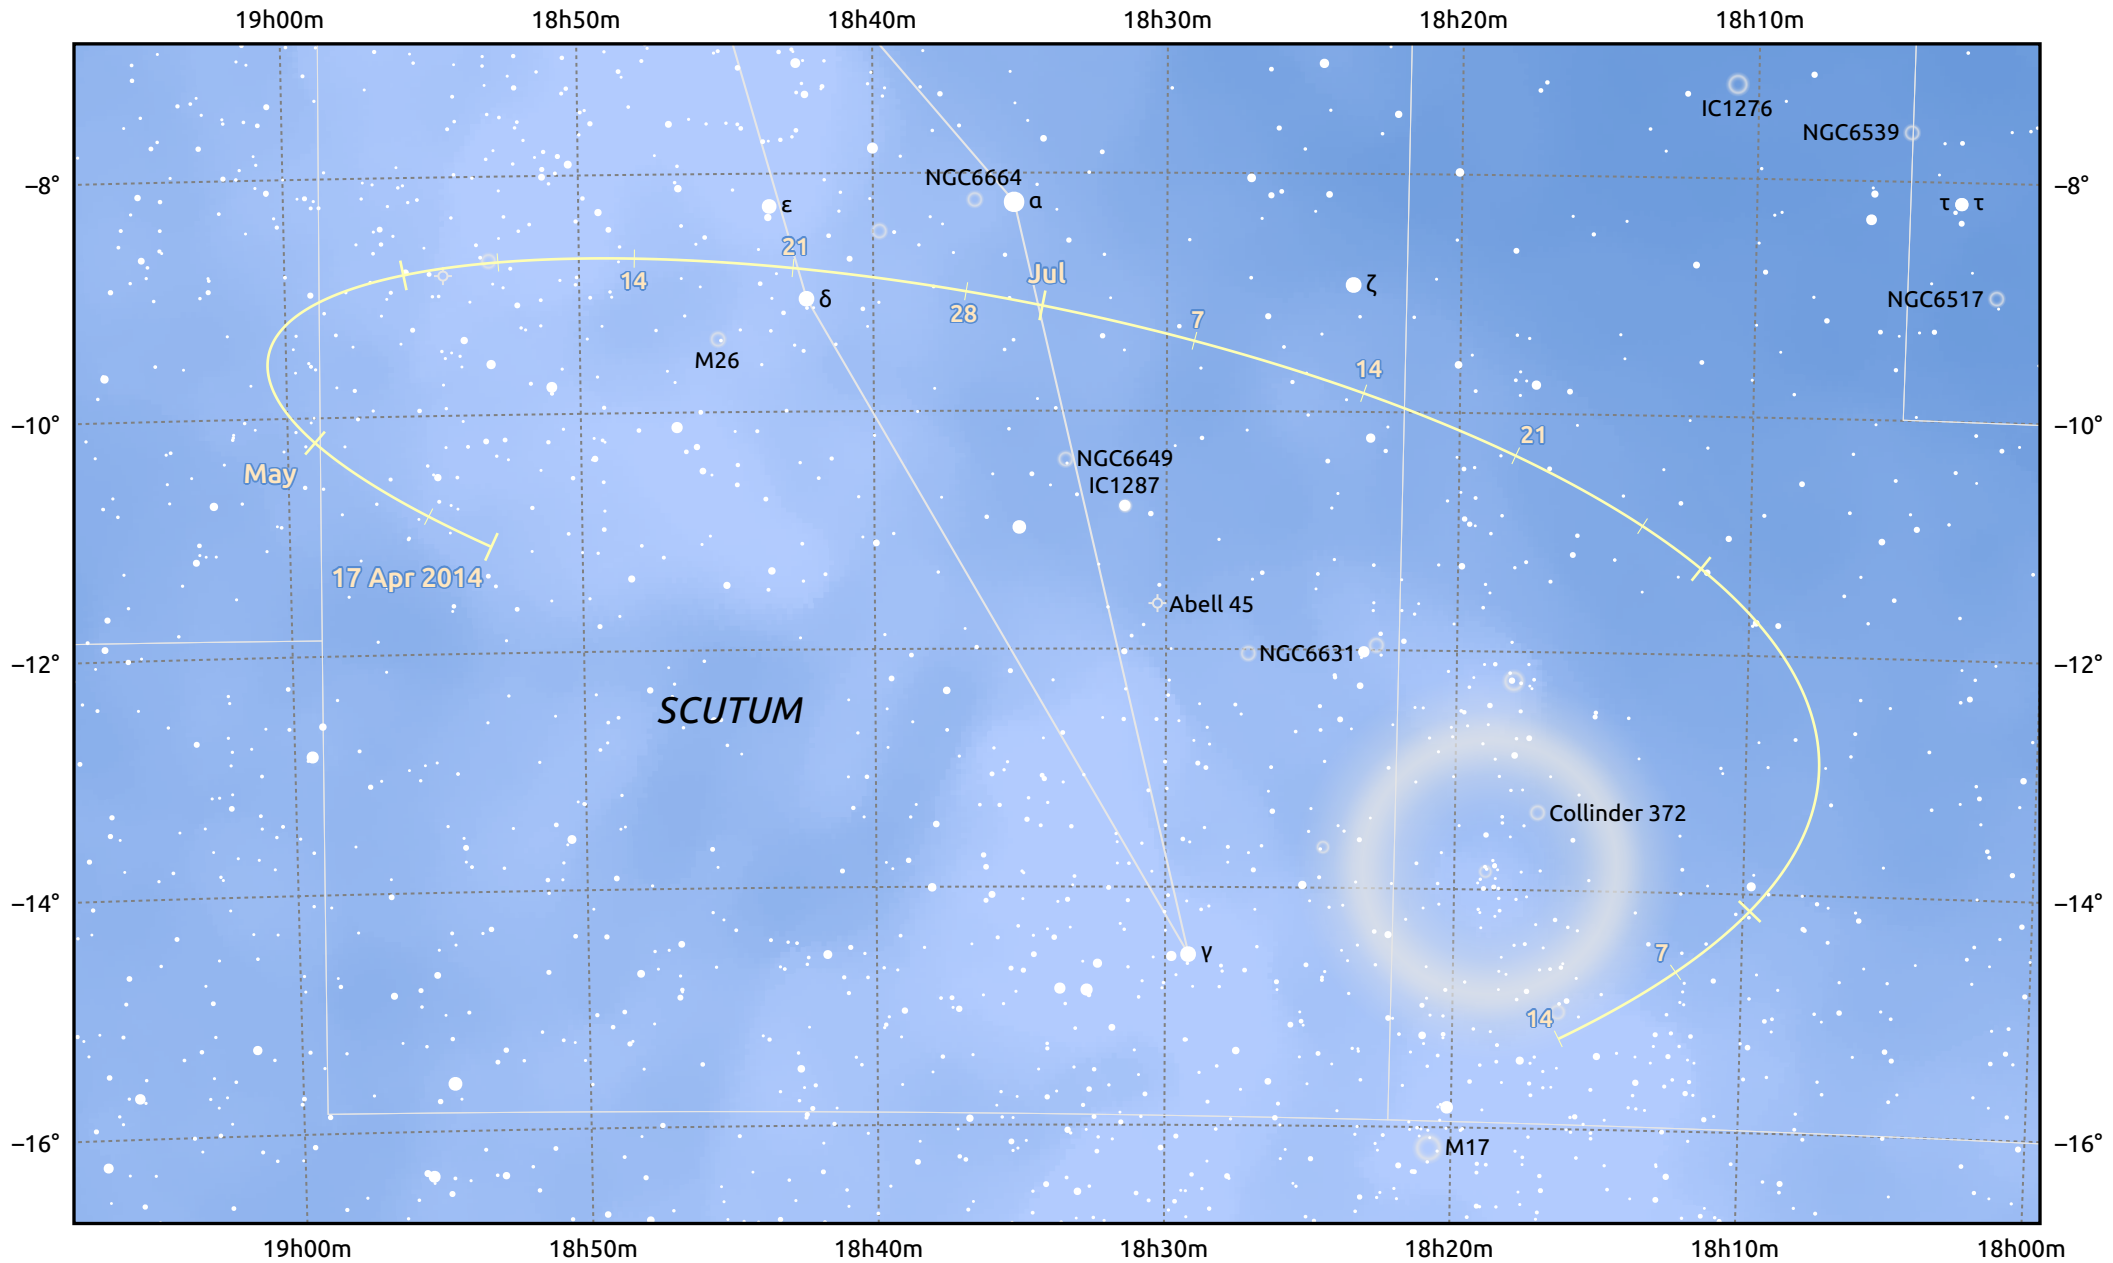

The path of Asteroid 39 Laetitia around opposition on 1 Jul 2014

© Dominic Ford 2011–2026. Date markers placed at midnight UTC. Downloaded from <https://in-the-sky.org>

Magnitude scale: • 10.0 • 9.0 • 8.0 • 7.0 • 6.0 • 5.0 • 4.0 • 3.0

— Ecliptic Plane

Galaxy Bright nebula Open cluster Globular cluster Planetary nebula

Date	Mag
2014 May 1	10.9
2014 Jun 1	10.3
2014 Jun 9	10.1
2014 Jul 1	9.8
2014 Aug 1	10.2
2014 Sep 1	10.7