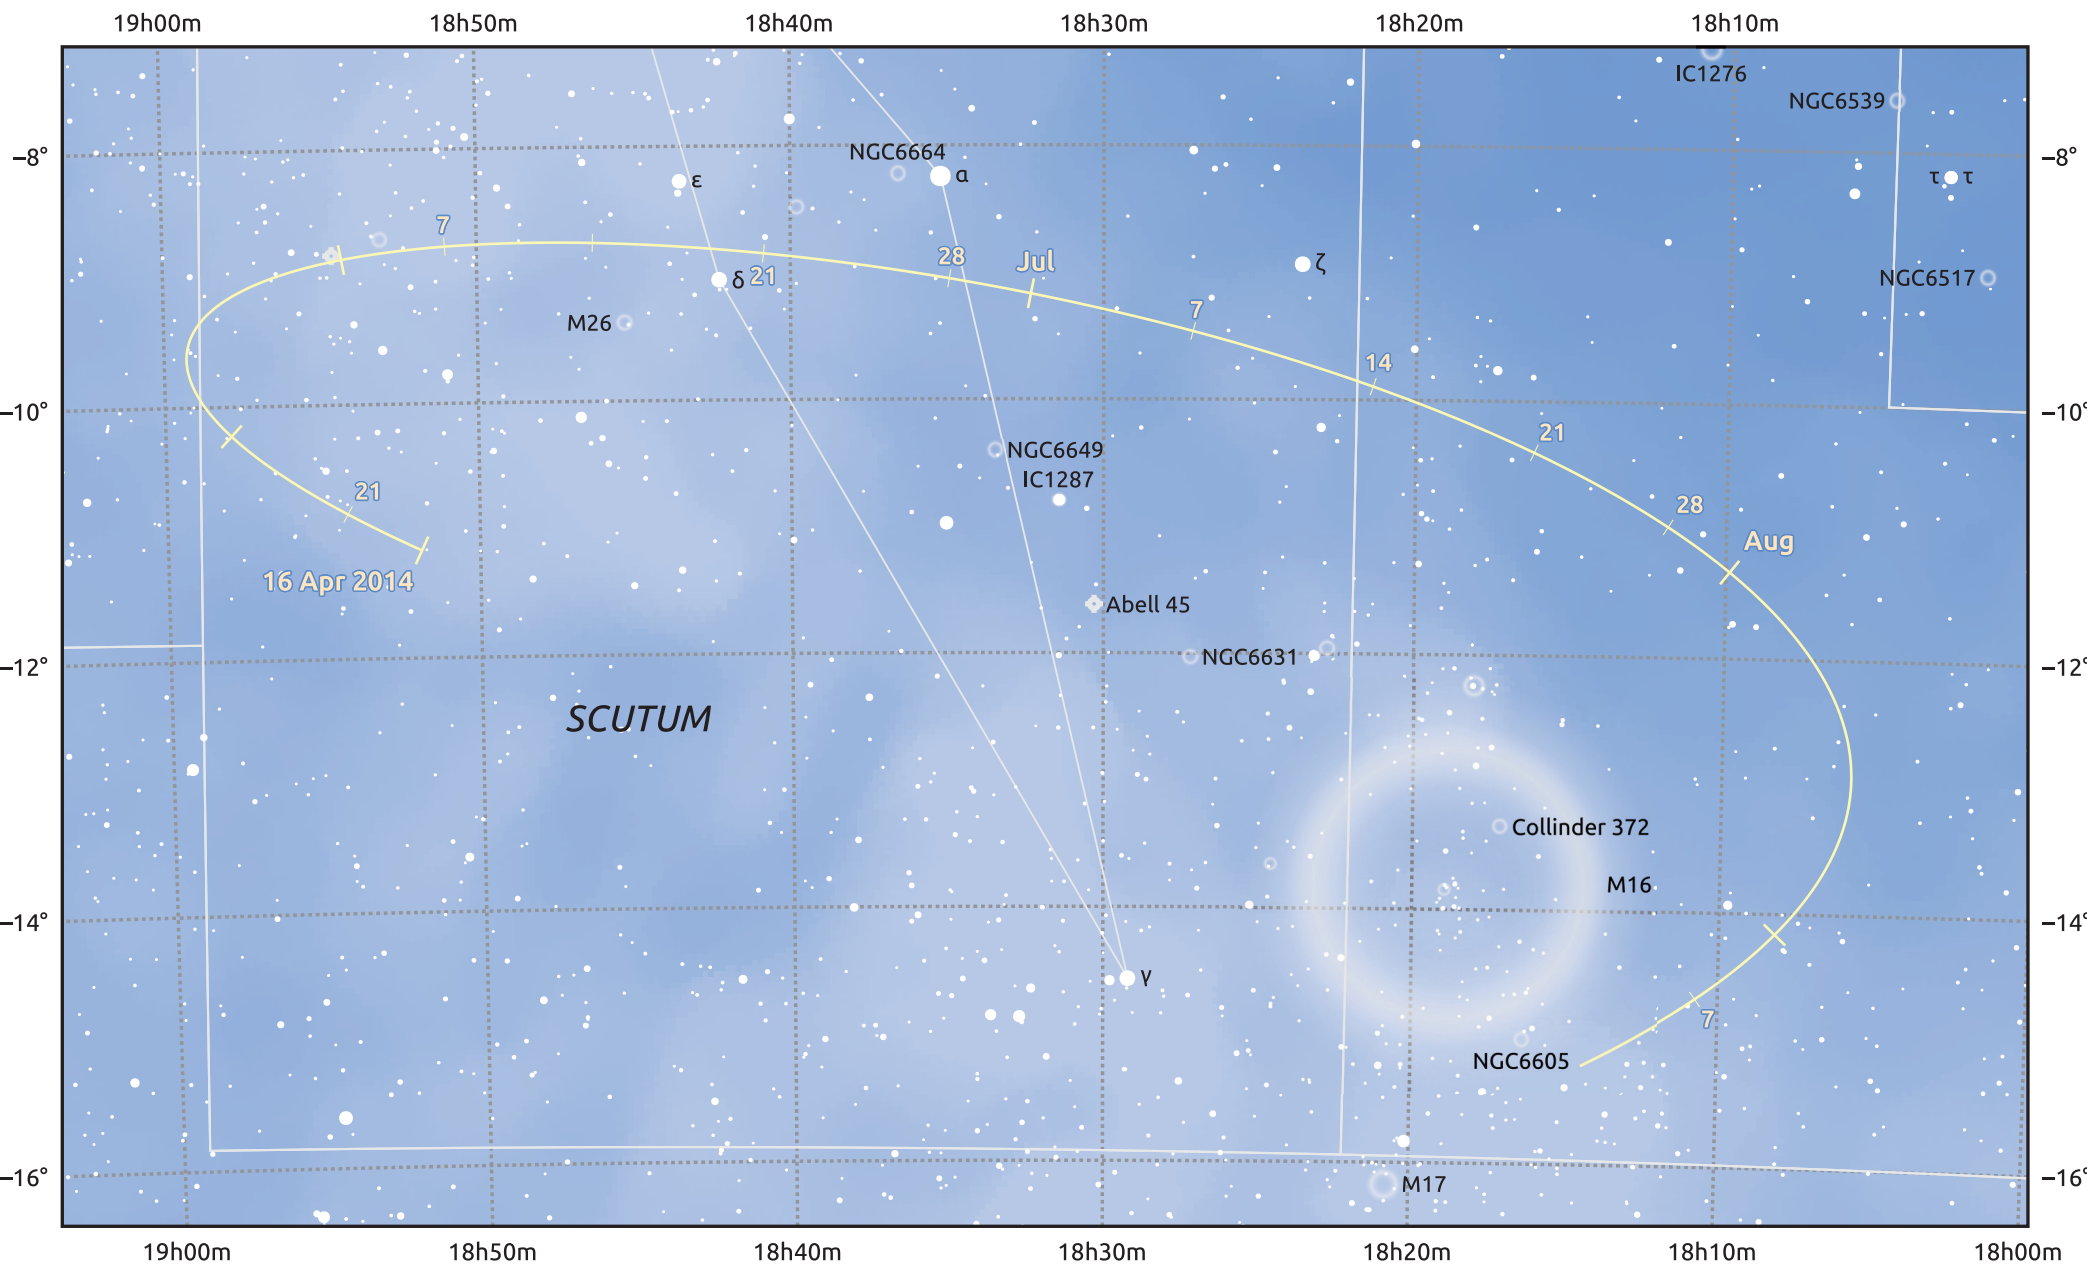

# The path of Asteroid 39 Laetitia around opposition on 30 Jun 2014

© Dominic Ford 2011–2025. Date markers placed at midnight UTC. Downloaded from <https://in-the-sky.org>

Magnitude scale: · 10.0 · 9.0 · 8.0 · 7.0 · 6.0 · 5.0 · 4.0 · 3.0

— Ecliptic Plane

- Galaxy
- Bright nebula
- Open cluster
- Globular cluster
- ◇ Planetary nebula

Date	Mag
2014 May 1	10.9
2014 Jun 1	10.3
2014 Jun 8	10.1
2014 Jul 1	9.8
2014 Aug 1	10.2
2014 Sep 1	10.7