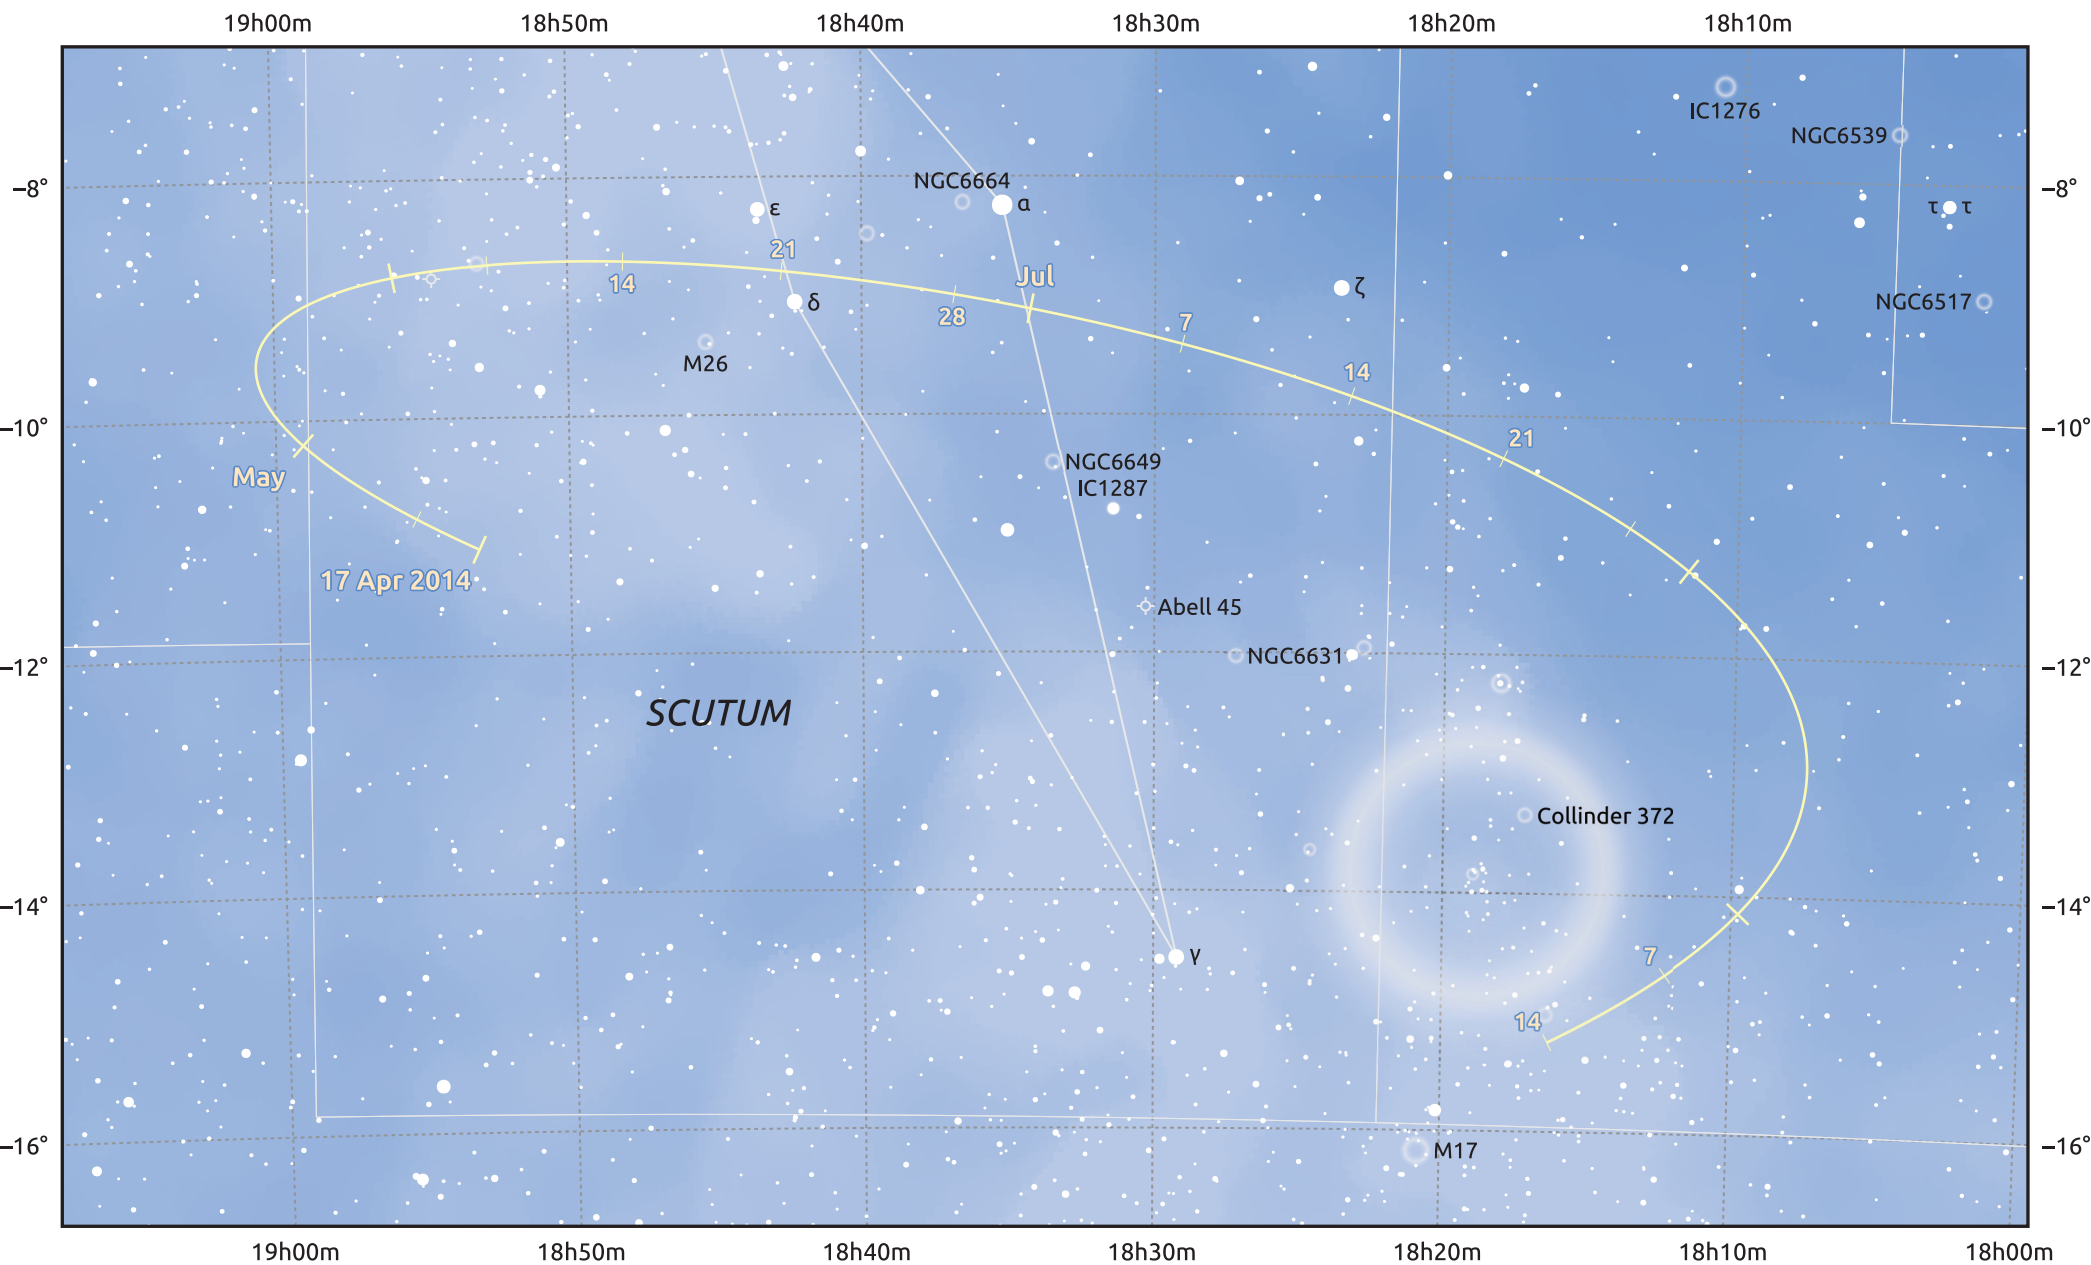

The path of Asteroid 39 Laetitia around opposition on 1 Jul 2014

© Dominic Ford 2011–2026. Date markers placed at midnight UTC. Downloaded from <https://in-the-sky.org>

Magnitude scale: · 10.0 · 9.0 · 8.0 · 7.0 · 6.0 · 5.0 · 4.0 ● 3.0

— Ecliptic Plane

Galaxy Bright nebula Open cluster Globular cluster Planetary nebula

Date	Mag
2014 May 1	10.9
2014 Jun 1	10.3
2014 Jun 9	10.1
2014 Jul 1	9.8
2014 Aug 1	10.2
2014 Sep 1	10.7