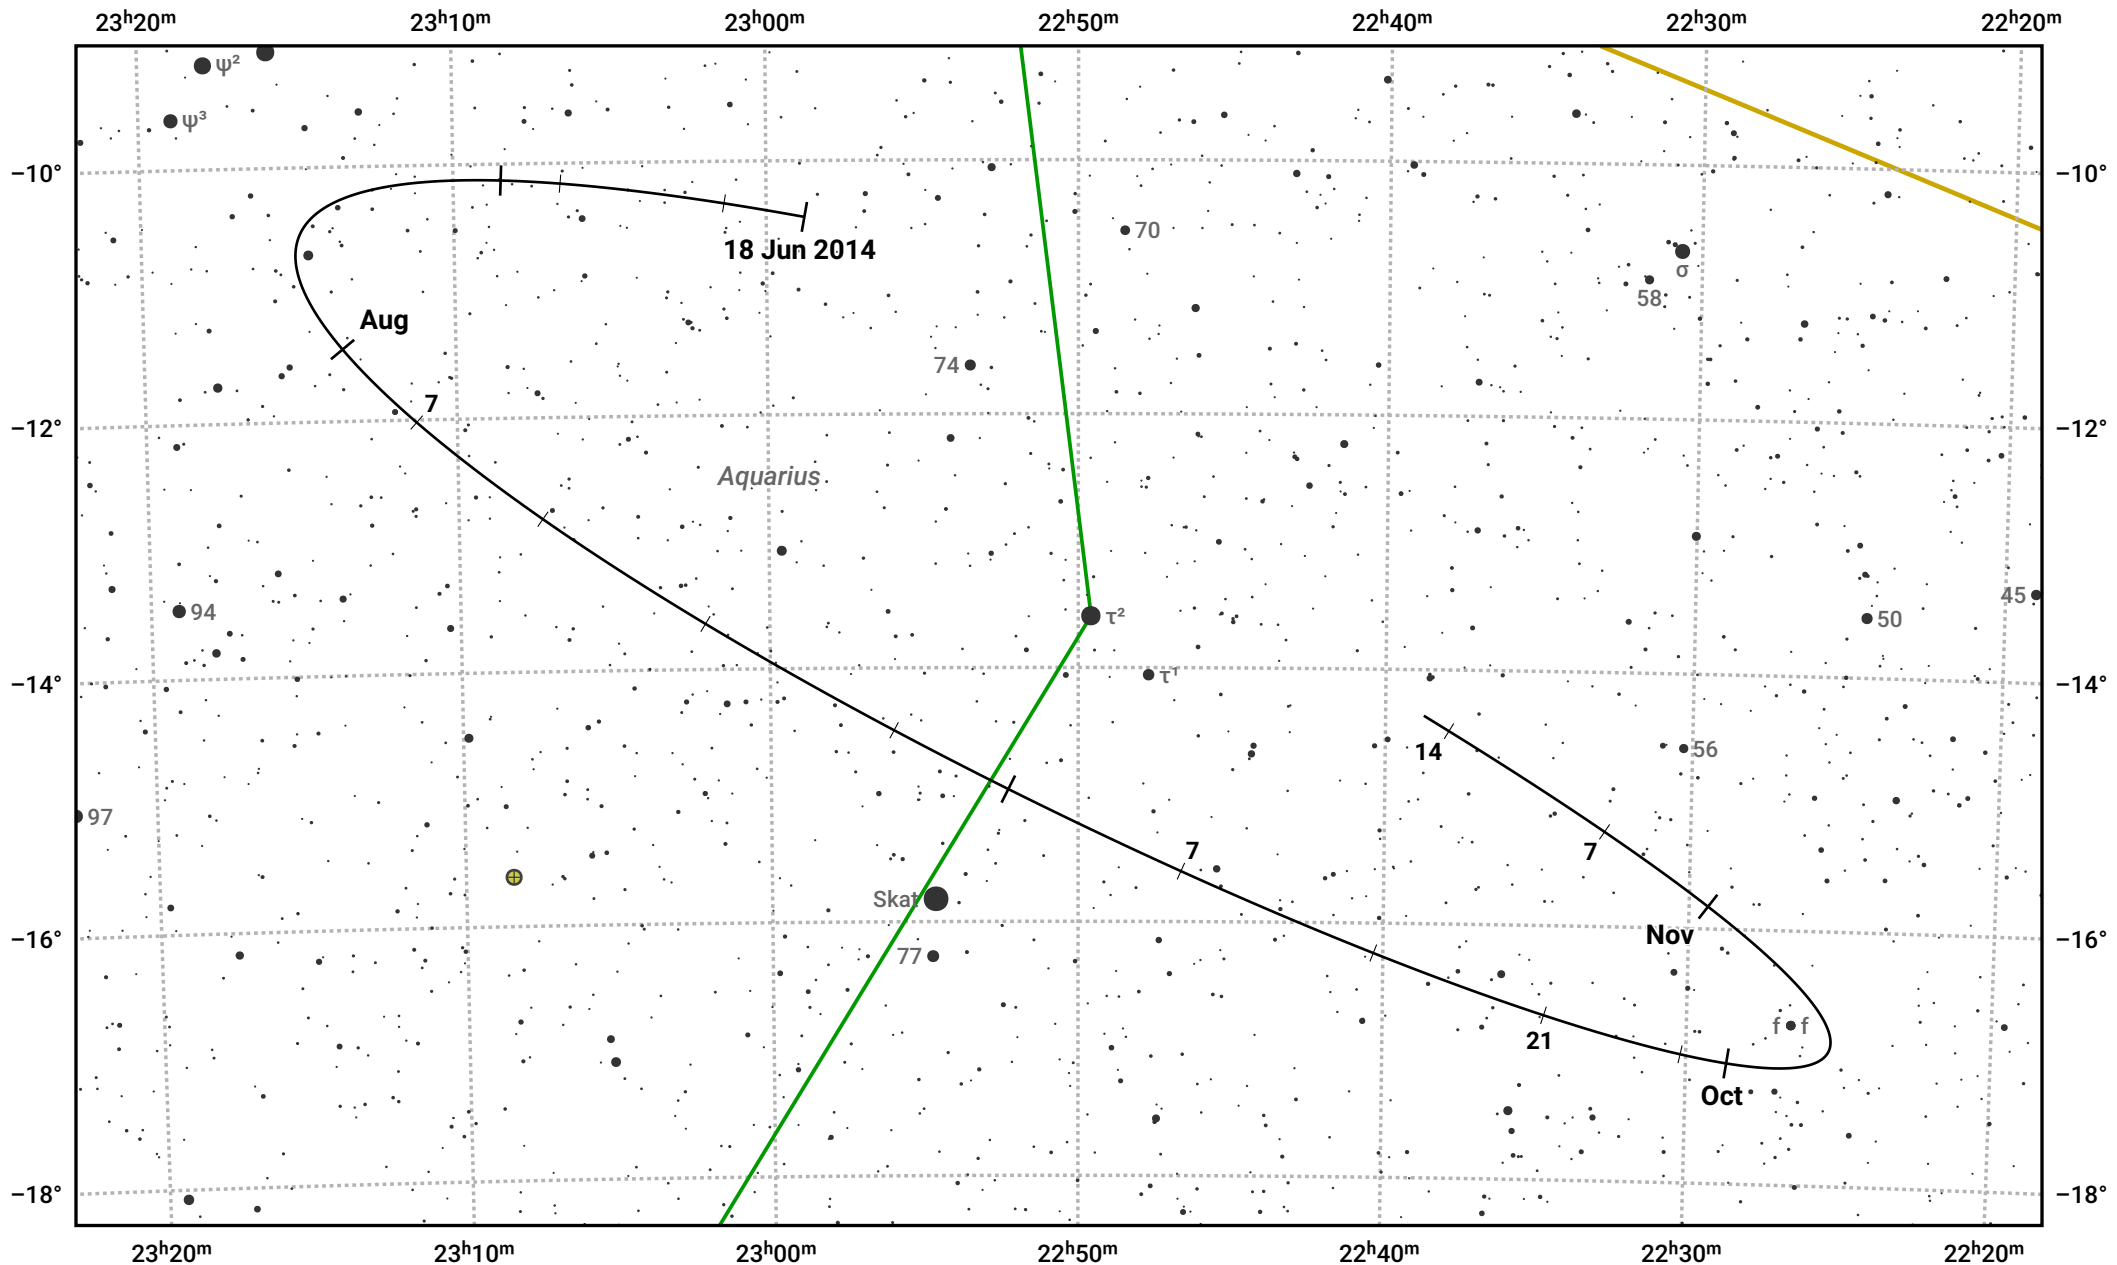

# The path of Asteroid 40 Harmonia around opposition on 1 Sep 2014

© Dominic Ford 2011–2024. Date markers placed at midnight UTC. Downloaded from <https://in-the-sky.org>

Magnitude scale: 11.0 10.0 9.0 8.0 7.0 6.0 5.0 4.0 3.0

— Ecliptic Plane

Galaxy    Bright nebula    Open cluster    Globular cluster

Date	Mag	Phase
2014 Jul 1	10.4	95%
2014 Aug 1	9.6	98%
2014 Aug 3	9.6	98%
2014 Sep 1	8.9	100%
2014 Oct 1	9.6	98%
2014 Nov 1	10.3	95%