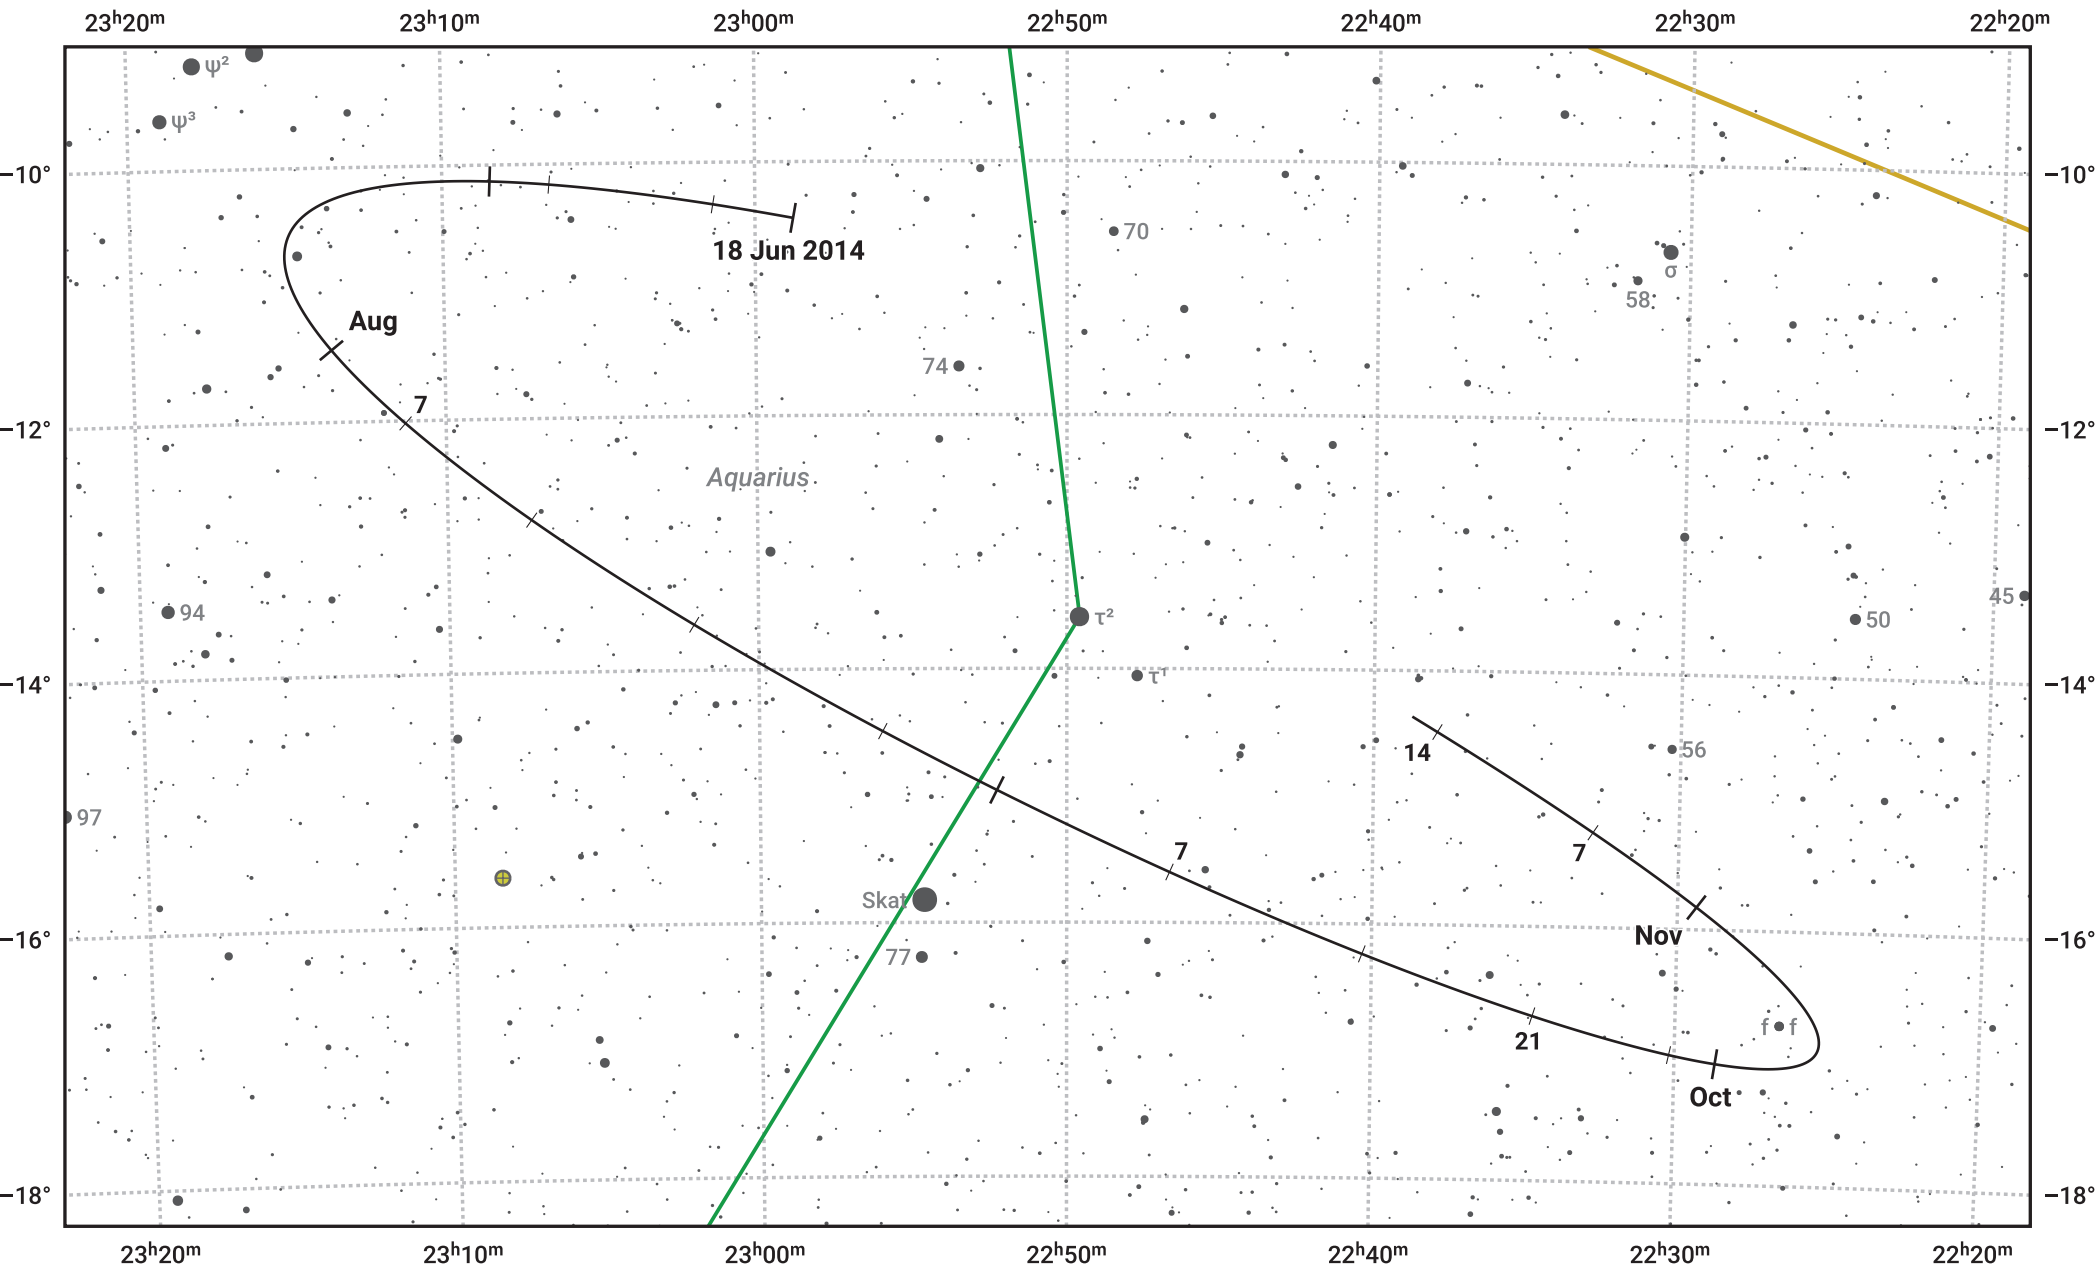

The path of Asteroid 40 Harmonia around opposition on 1 Sep 2014

© Dominic Ford 2011–2024. Date markers placed at midnight UTC. Downloaded from <https://in-the-sky.org>

Magnitude scale: 11.0 10.0 9.0 8.0 7.0 6.0 5.0 4.0 3.0

— Ecliptic Plane

Galaxy Bright nebula Open cluster Globular cluster

Date	Mag	Phase
2014 Jul 1	10.4	95%
2014 Aug 1	9.6	98%
2014 Aug 3	9.6	98%
2014 Sep 1	8.9	100%
2014 Oct 1	9.6	98%
2014 Nov 1	10.3	95%