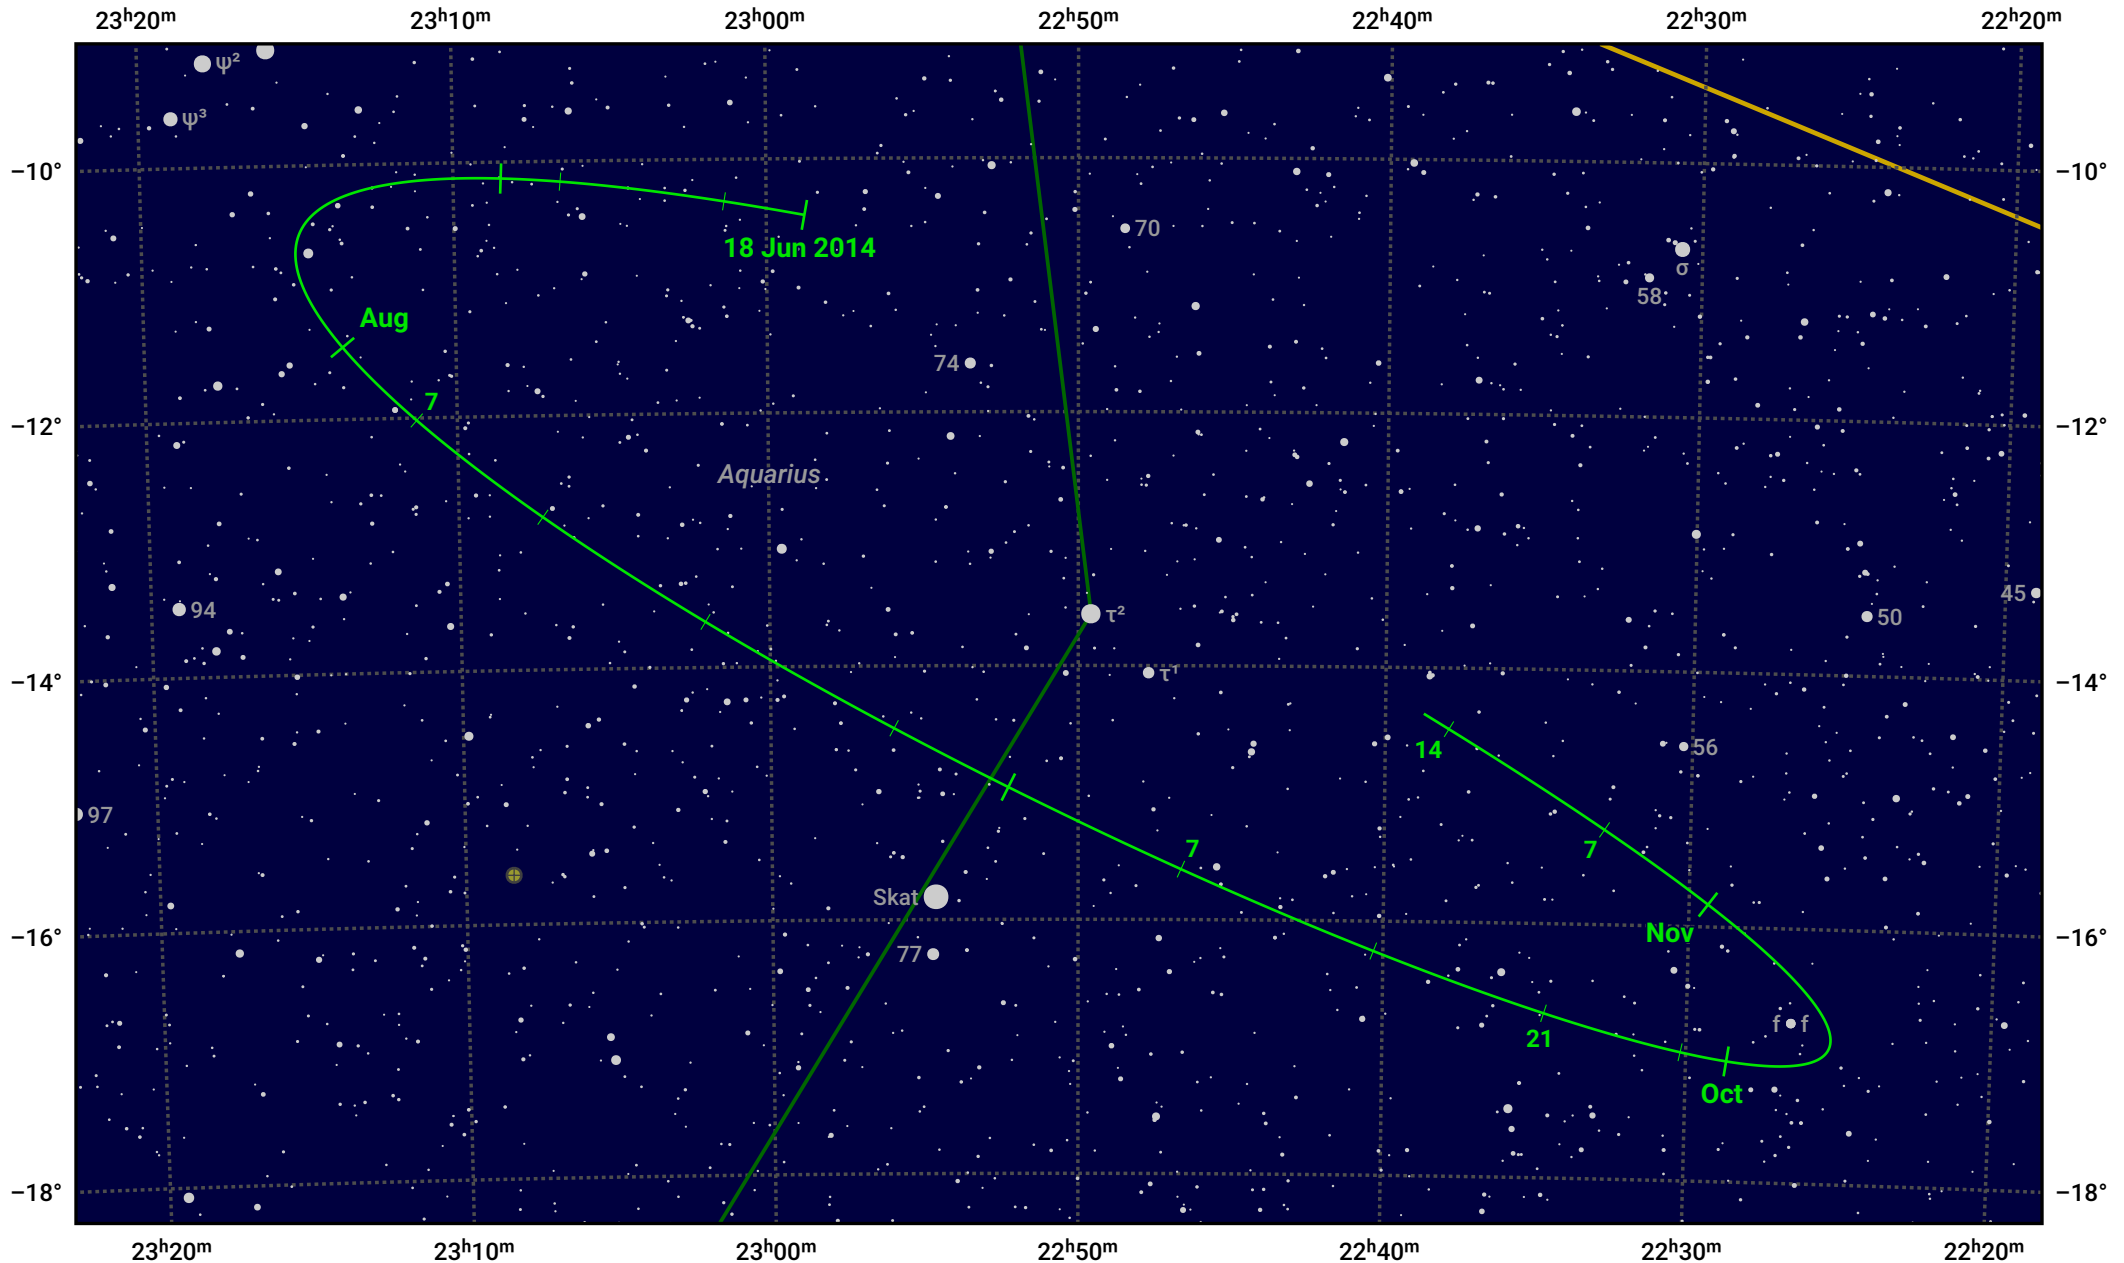

The path of Asteroid 40 Harmonia around opposition on 1 Sep 2014

© Dominic Ford 2011–2024. Date markers placed at midnight UTC. Downloaded from <https://in-the-sky.org>

Magnitude scale: 11.0 10.0 9.0 8.0 7.0 6.0 5.0 4.0 3.0

— Ecliptic Plane

Galaxy Bright nebula Open cluster Globular cluster

Date	Mag	Phase
2014 Jul 1	10.4	95%
2014 Aug 1	9.6	98%
2014 Aug 3	9.6	98%
2014 Sep 1	8.9	100%
2014 Oct 1	9.6	98%
2014 Nov 1	10.3	95%