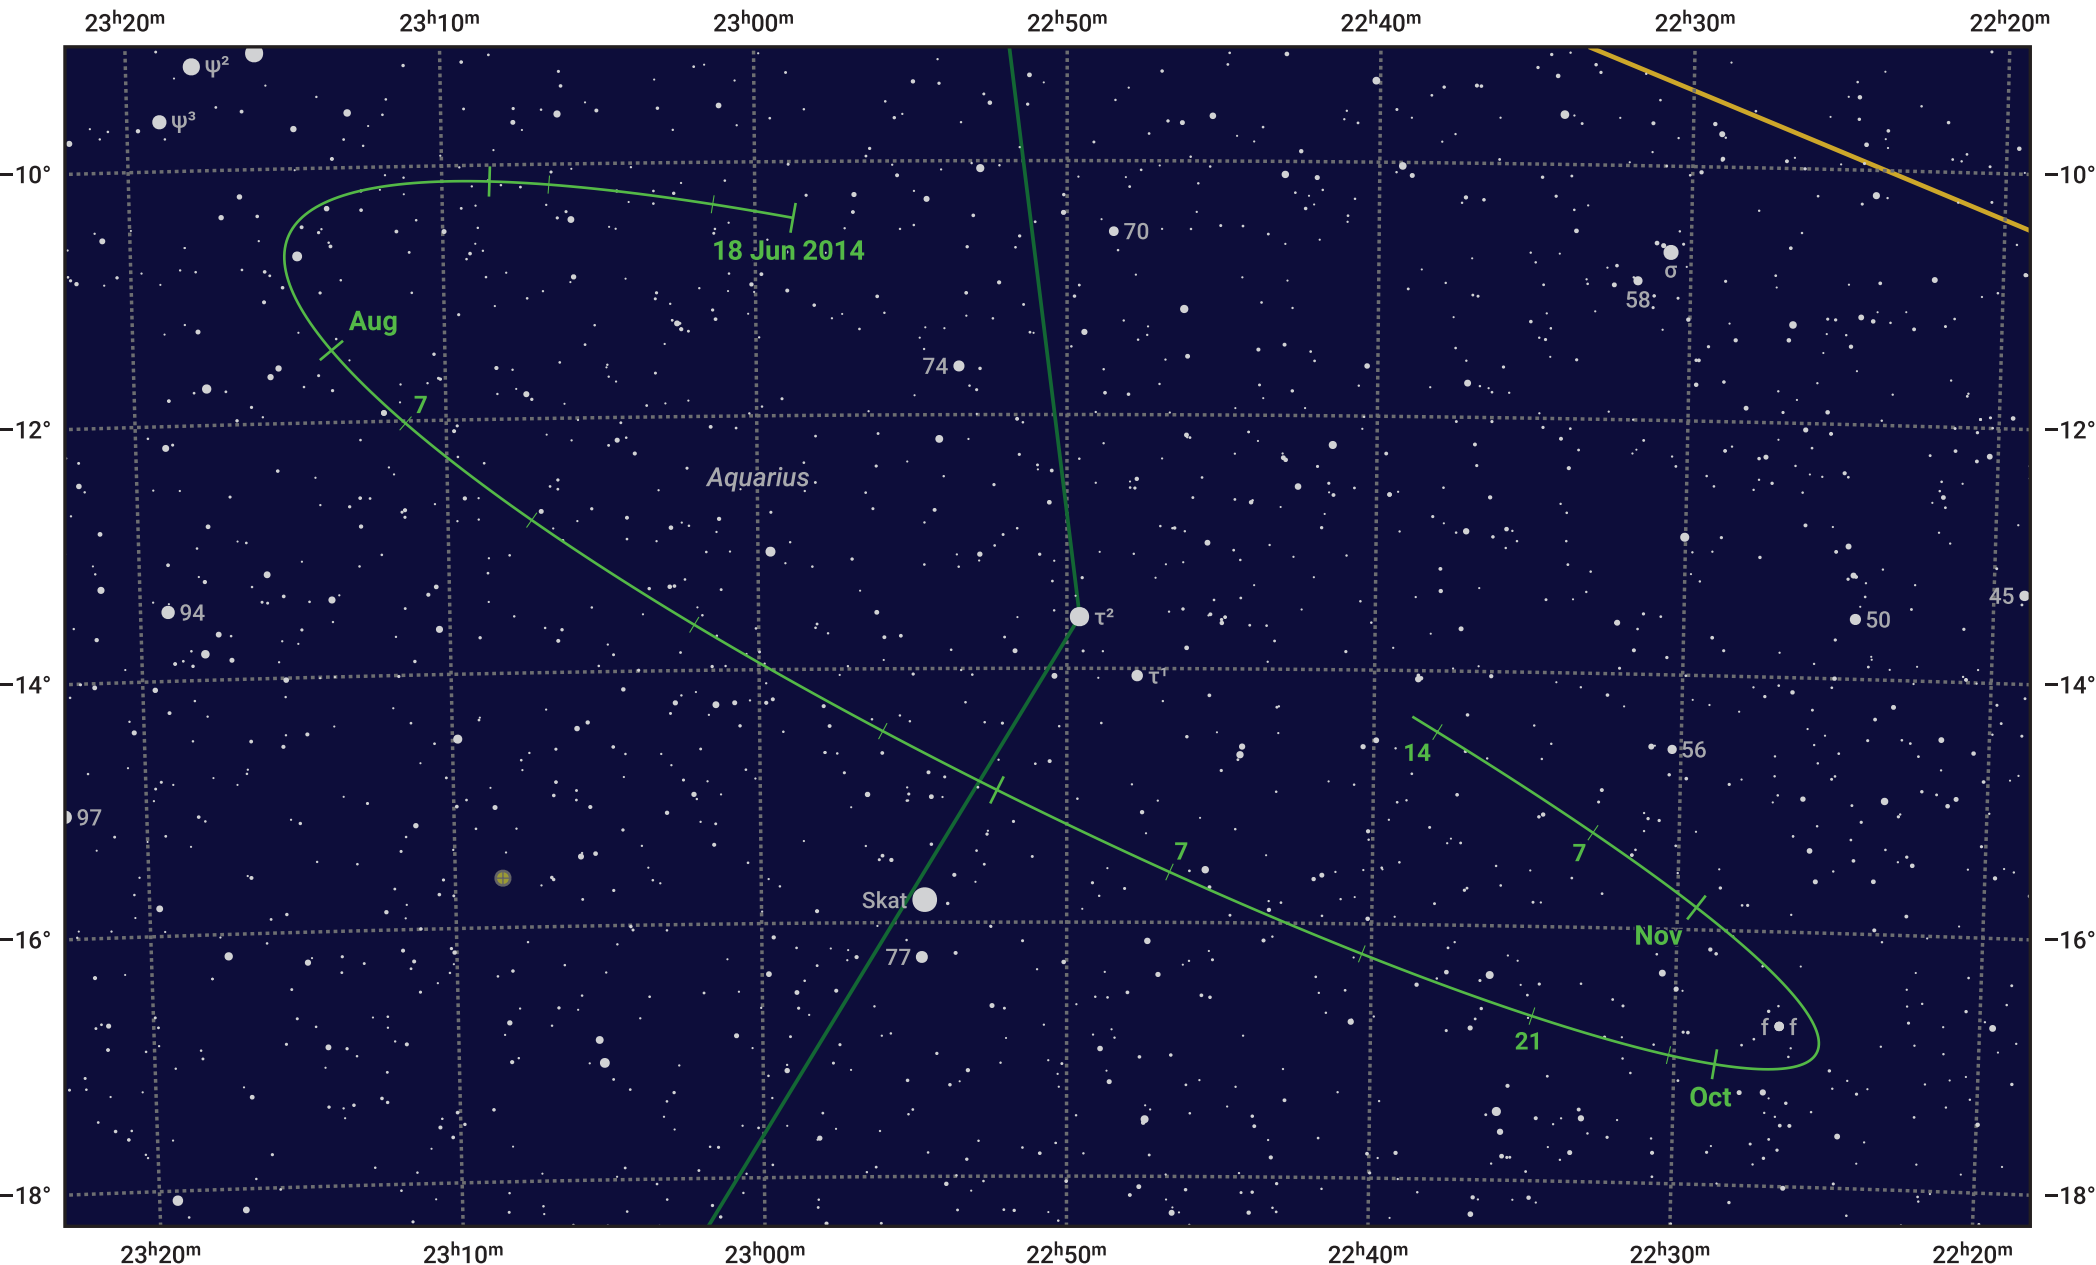

The path of Asteroid 40 Harmonia around opposition on 1 Sep 2014

© Dominic Ford 2011–2024. Date markers placed at midnight UTC. Downloaded from <https://in-the-sky.org>

Magnitude scale: 11.0 10.0 9.0 8.0 7.0 6.0 5.0 4.0 3.0

— Ecliptic Plane

- Galaxy
- Bright nebula
- Open cluster
- ⊕ Globular cluster

Date	Mag	Phase
2014 Jul 1	10.4	95%
2014 Aug 1	9.6	98%
2014 Aug 3	9.6	98%
2014 Sep 1	8.9	100%
2014 Oct 1	9.6	98%
2014 Nov 1	10.3	95%