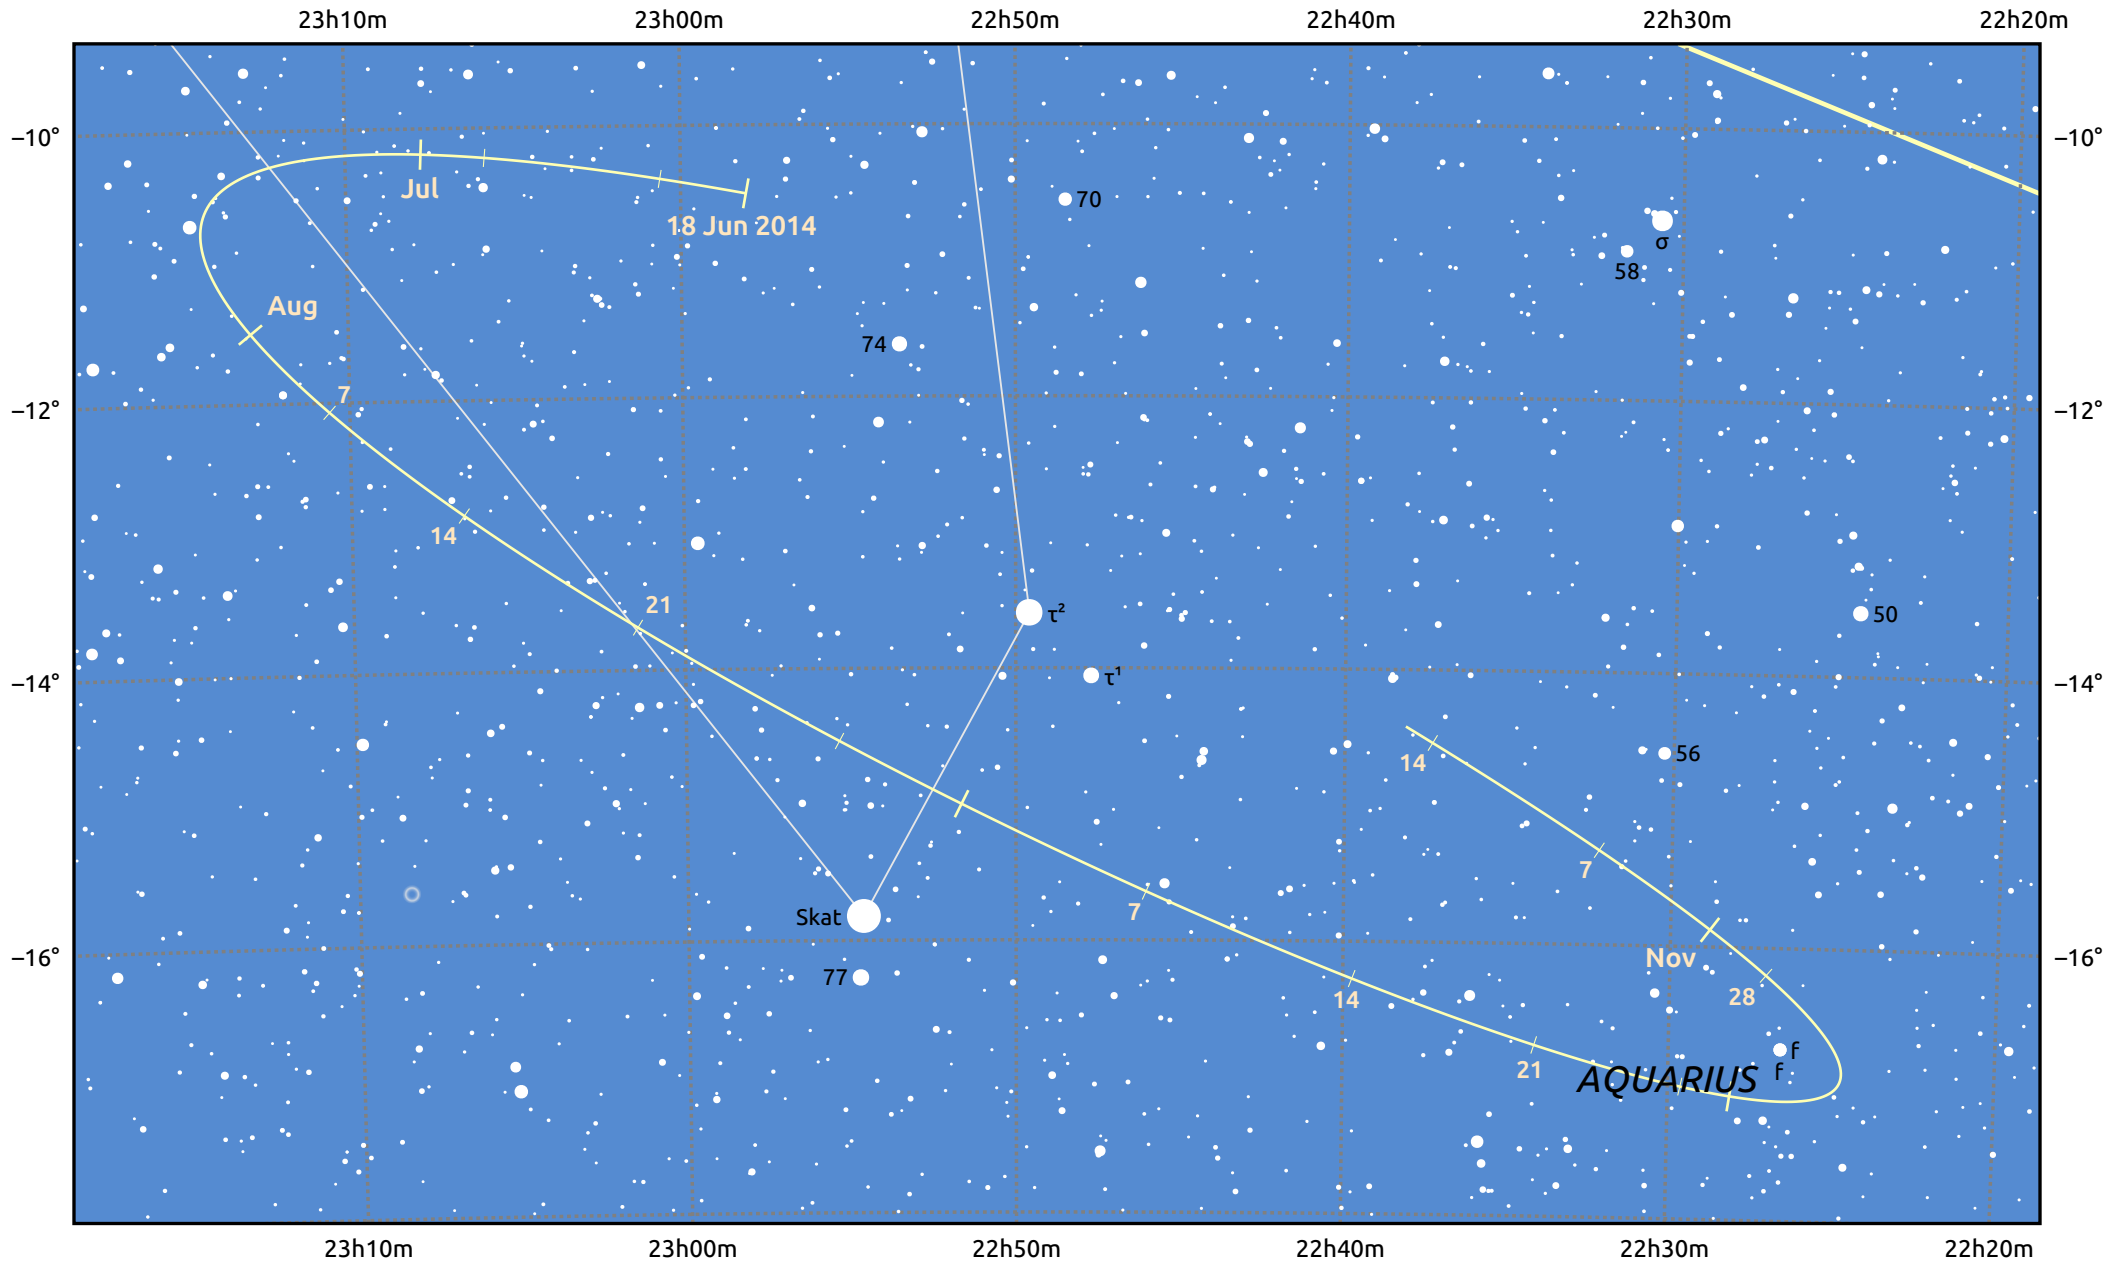

The path of Asteroid 40 Harmonia around opposition on 1 Sep 2014

© Dominic Ford 2011–2025. Date markers placed at midnight UTC. Downloaded from <https://in-the-sky.org>

Magnitude scale: · 11.0 · 10.0 · 9.0 · 8.0 · 7.0 · 6.0 · 5.0 · 4.0 · 3.0

— Ecliptic Plane

Galaxy Bright nebula Open cluster Globular cluster Planetary nebula

Date	Mag	Phase
2014 Jul 1	10.4	95%
2014 Aug 1	9.6	98%
2014 Aug 3	9.6	98%
2014 Sep 1	8.9	100%
2014 Oct 1	9.6	98%
2014 Nov 1	10.3	95%