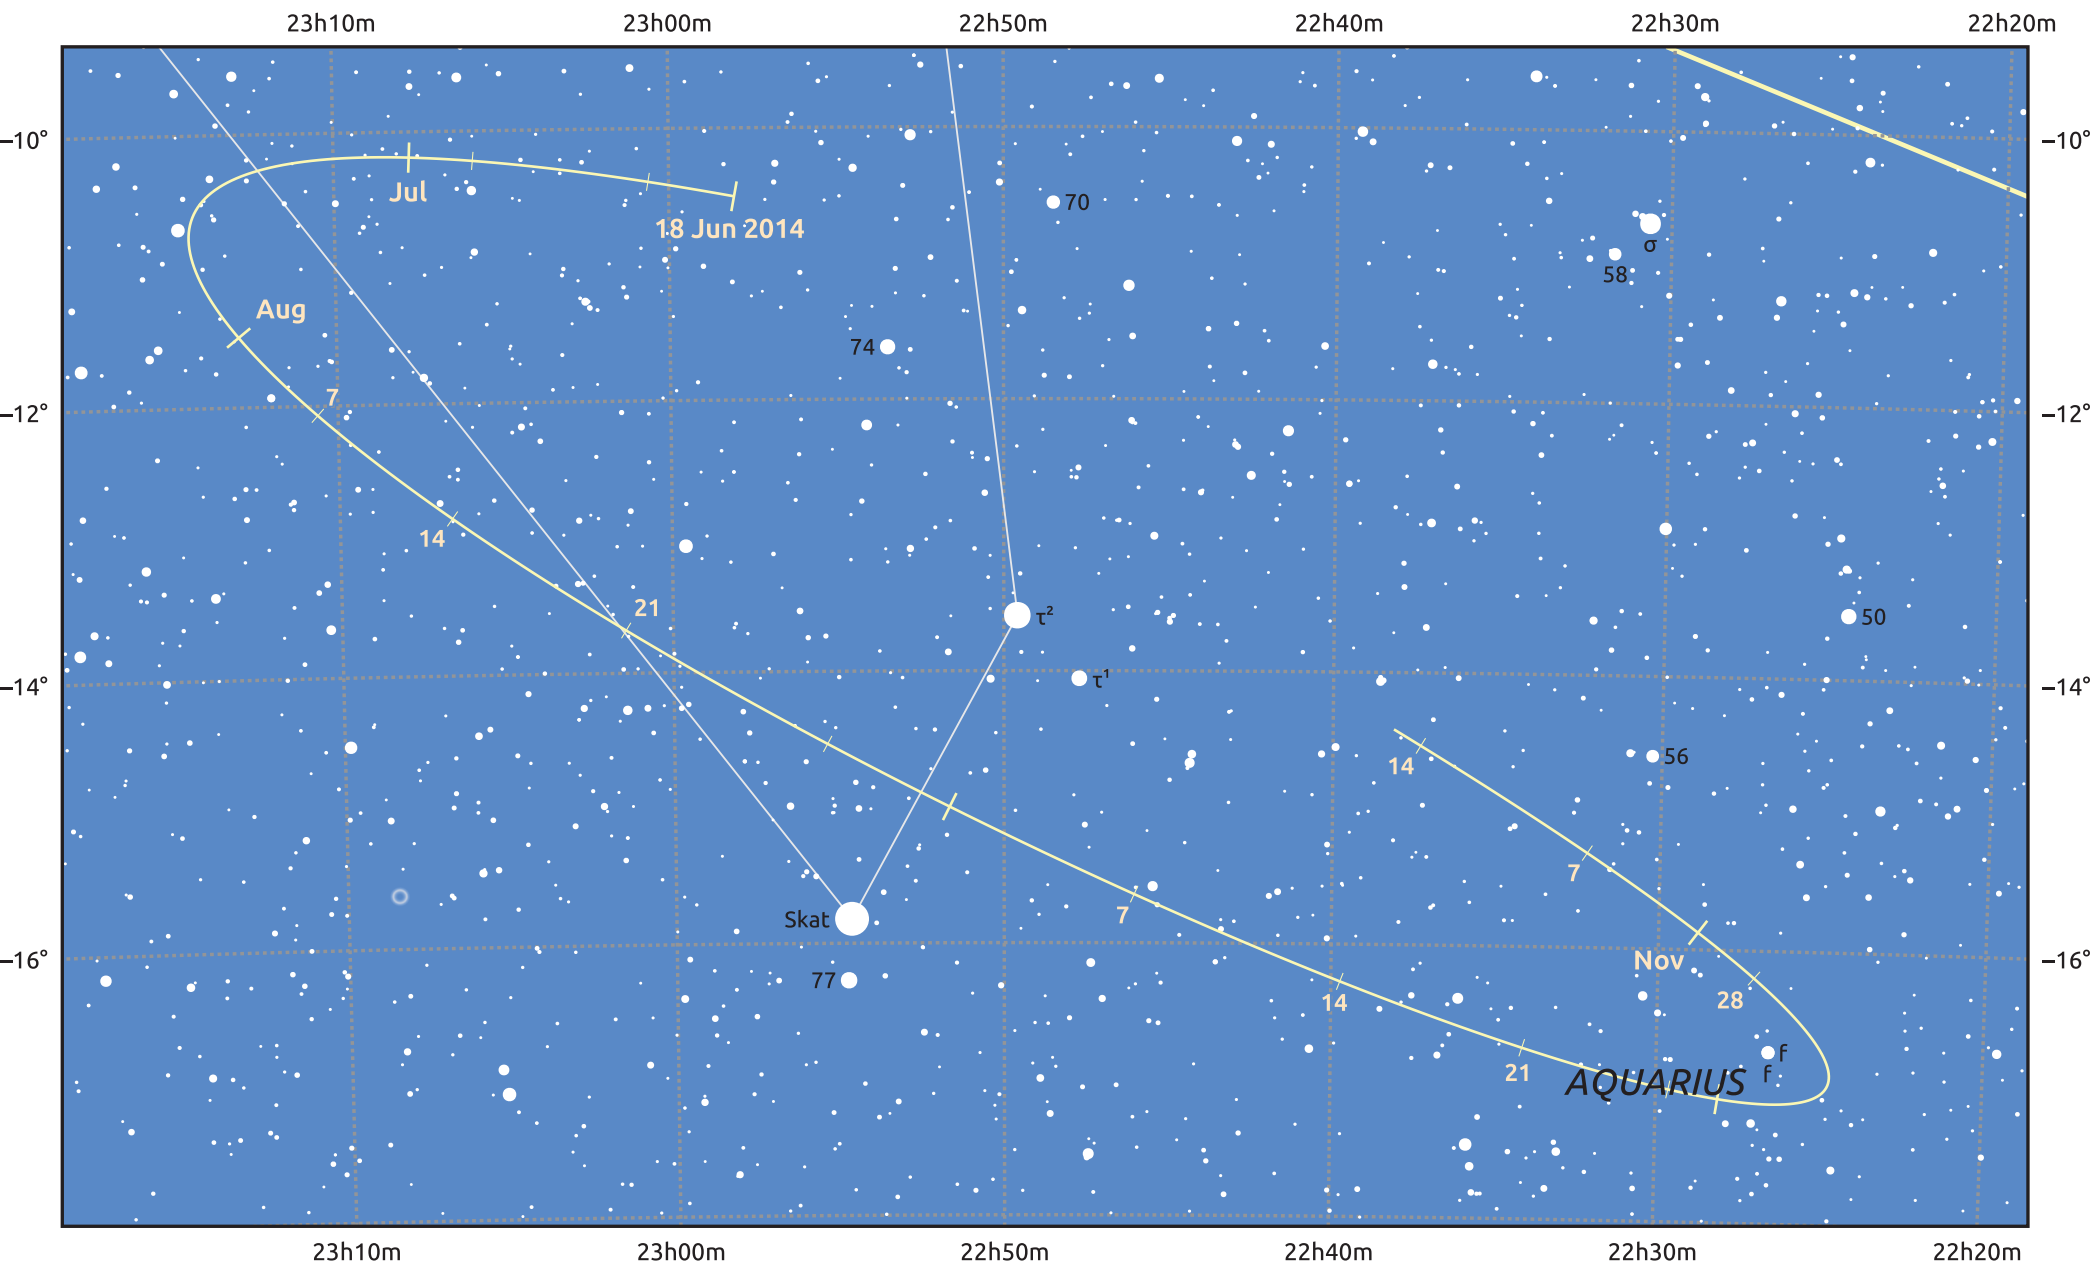

The path of Asteroid 40 Harmonia around opposition on 1 Sep 2014

© Dominic Ford 2011–2025. Date markers placed at midnight UTC. Downloaded from <https://in-the-sky.org>

Magnitude scale: 11.0 10.0 9.0 8.0 7.0 6.0 5.0 4.0 3.0

Ecliptic Plane

Galaxy Bright nebula Open cluster Globular cluster Planetary nebula

Date	Mag	Phase
2014 Jul 1	10.4	95%
2014 Aug 1	9.6	98%
2014 Aug 3	9.6	98%
2014 Sep 1	8.9	100%
2014 Oct 1	9.6	98%
2014 Nov 1	10.3	95%