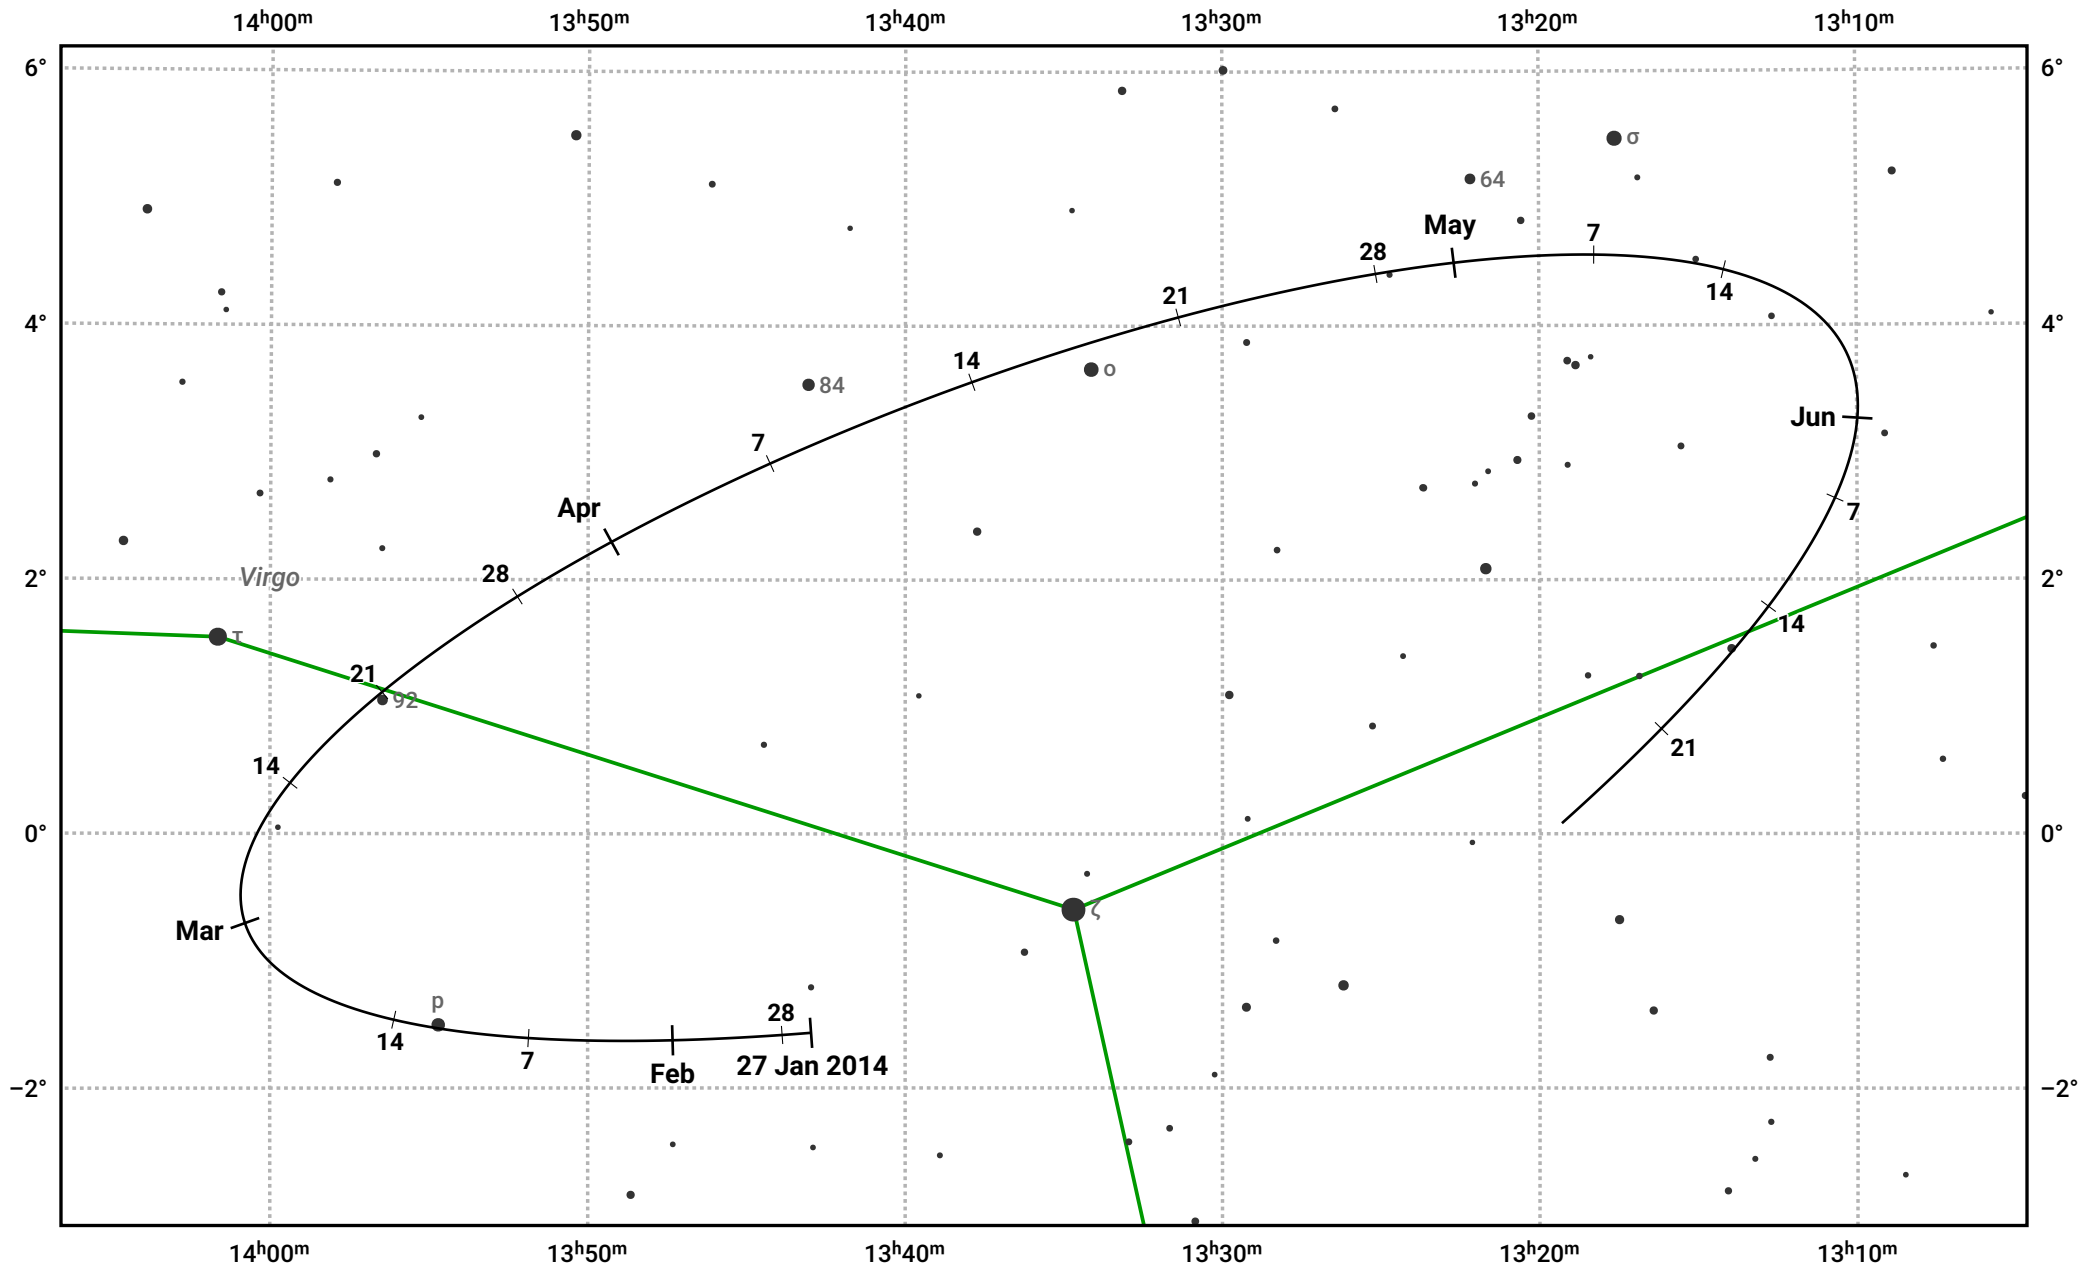

The path of Asteroid 4 Vesta around opposition on 12 Apr 2014

© Dominic Ford 2011–2024. Date markers placed at midnight UTC. Downloaded from <https://in-the-sky.org>

Magnitude scale: • 8.0 • 7.0 • 6.0 • 5.0 • 4.0 • 3.0

— Ecliptic Plane

● Galaxy
 ■ Bright nebula
 ● Open cluster
 ⊕ Globular cluster

Date	Mag	Phase
2014 Feb 1	7.5	96%
2014 Mar 1	6.9	97%
2014 Mar 13	6.6	98%
2014 Apr 1	6.1	99%
2014 May 1	6.2	99%
2014 Jun 1	6.8	96%