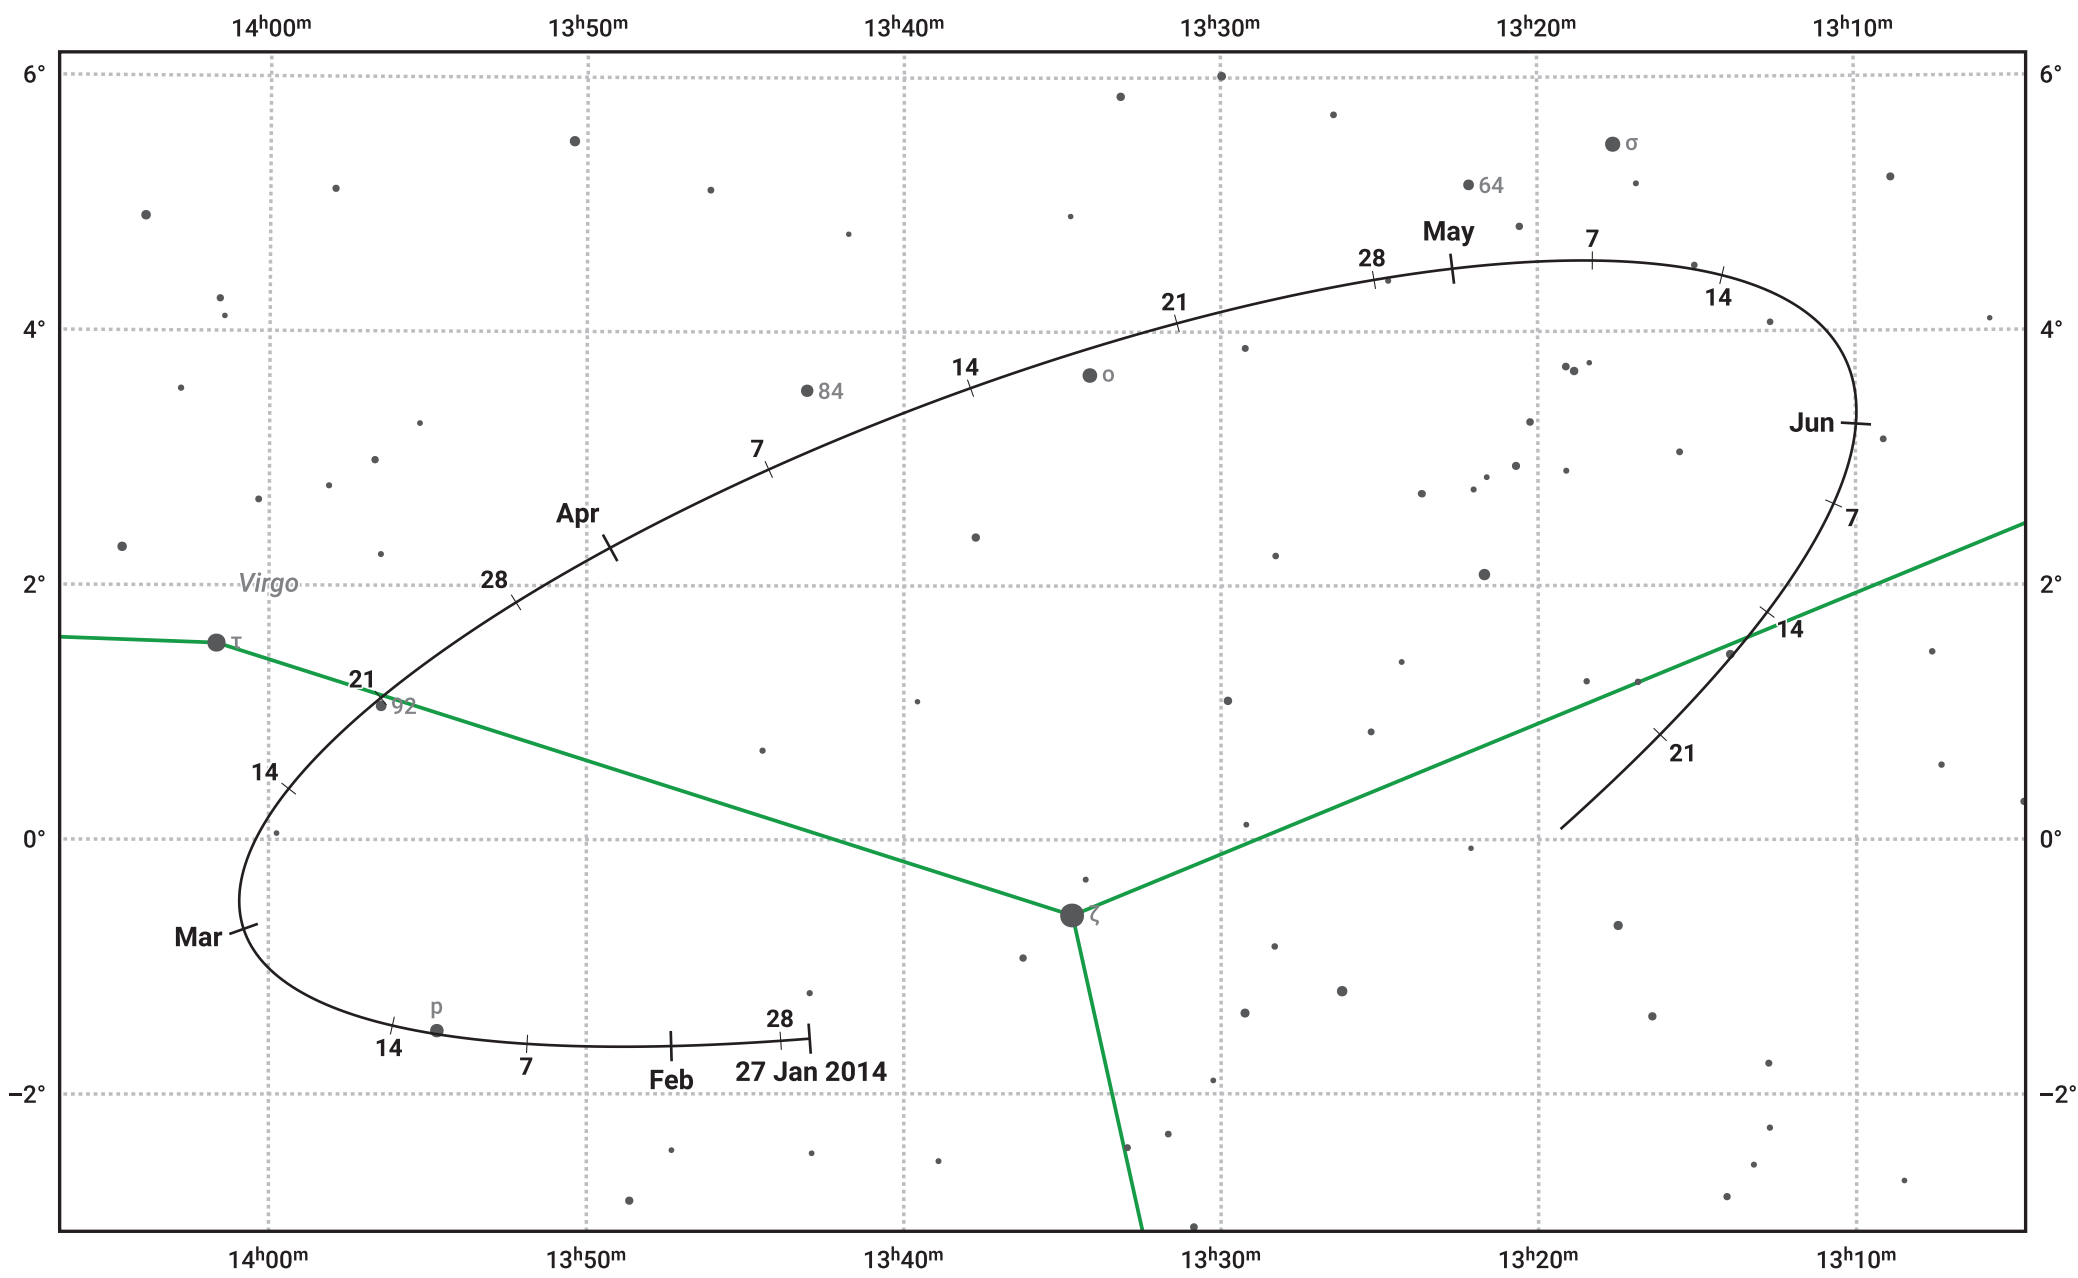

The path of Asteroid 4 Vesta around opposition on 12 Apr 2014

© Dominic Ford 2011–2024. Date markers placed at midnight UTC. Downloaded from <https://in-the-sky.org>

Magnitude scale: • 8.0 • 7.0 • 6.0 • 5.0 • 4.0 • 3.0

— Ecliptic Plane

- Galaxy
- Bright nebula
- Open cluster
- ⊕ Globular cluster

Date	Mag	Phase
2014 Feb 1	7.5	96%
2014 Mar 1	6.9	97%
2014 Mar 13	6.6	98%
2014 Apr 1	6.1	99%
2014 May 1	6.2	99%
2014 Jun 1	6.8	96%