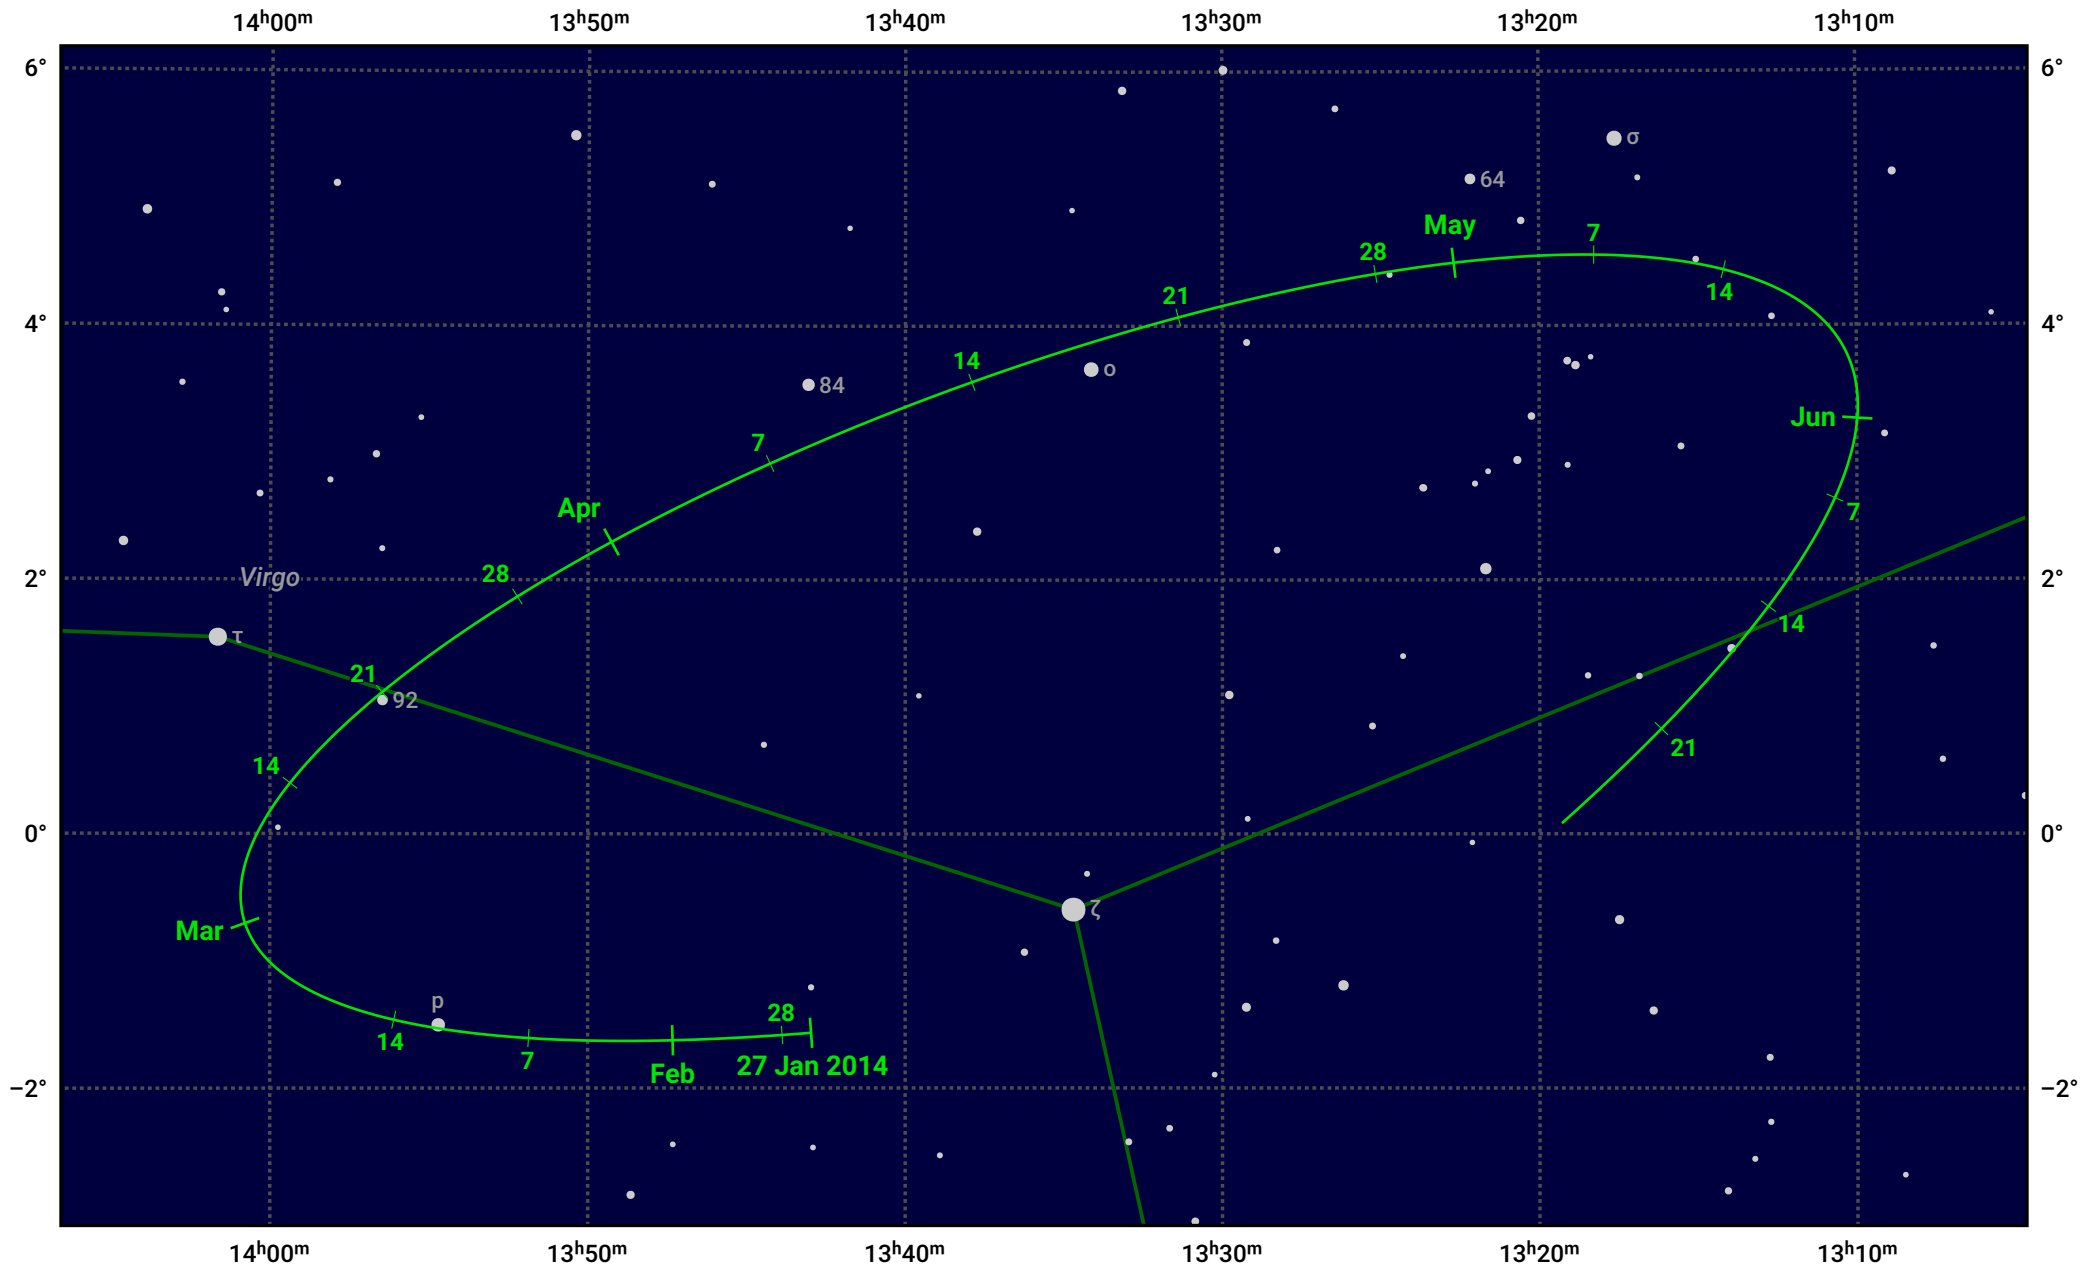

The path of Asteroid 4 Vesta around opposition on 12 Apr 2014

© Dominic Ford 2011–2024. Date markers placed at midnight UTC. Downloaded from <https://in-the-sky.org>

Magnitude scale: • 8.0 • 7.0 • 6.0 • 5.0 • 4.0 • 3.0

— Ecliptic Plane

● Galaxy
 ■ Bright nebula
 ● Open cluster
 ● Globular cluster

Date	Mag	Phase
2014 Feb 1	7.5	96%
2014 Mar 1	6.9	97%
2014 Mar 13	6.6	98%
2014 Apr 1	6.1	99%
2014 May 1	6.2	99%
2014 Jun 1	6.8	96%