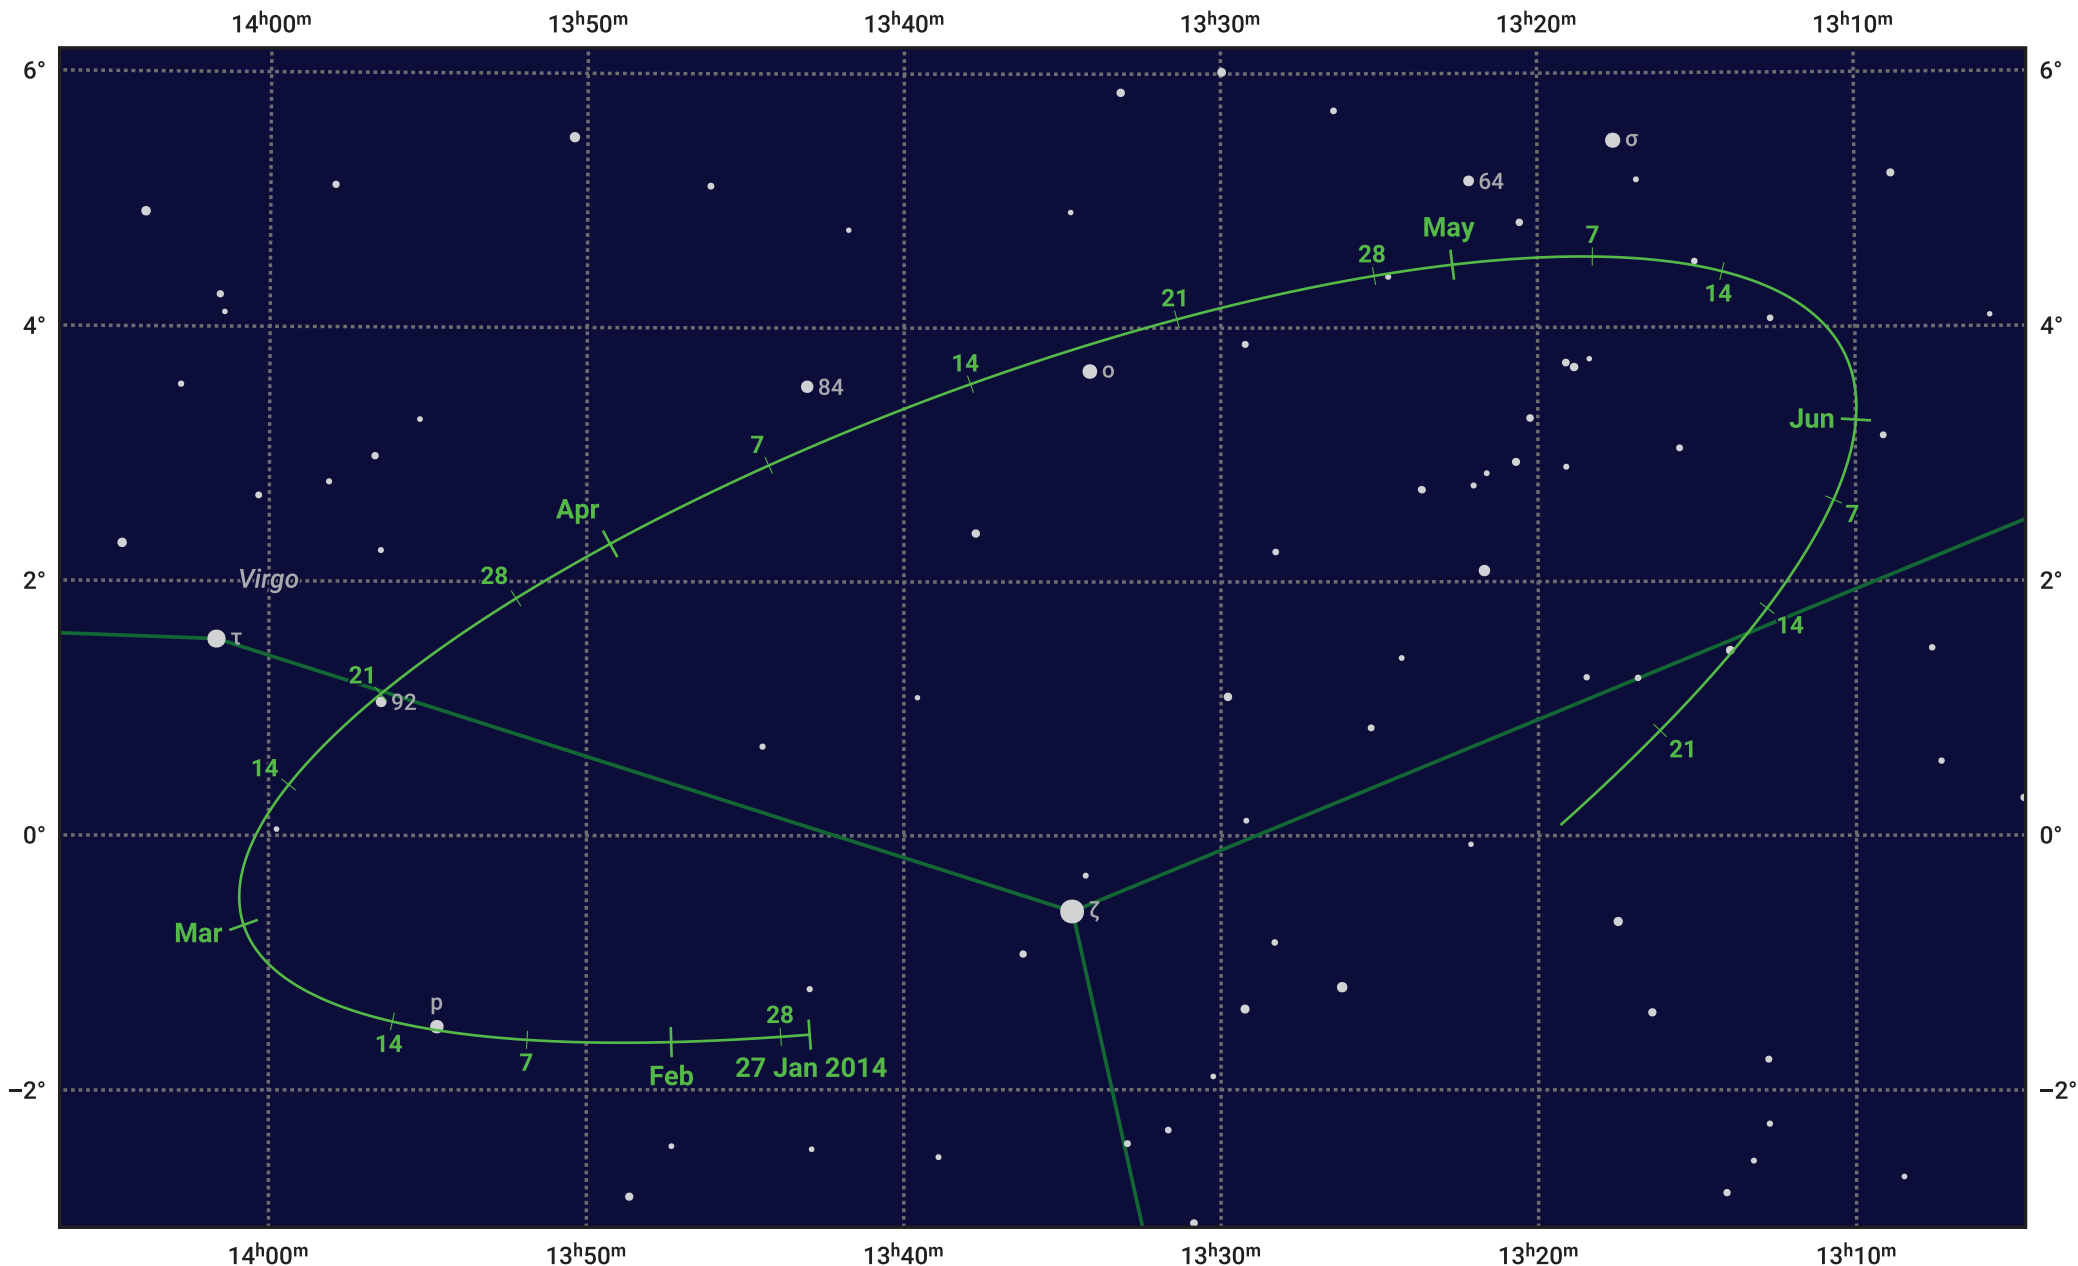

# The path of Asteroid 4 Vesta around opposition on 12 Apr 2014

© Dominic Ford 2011–2024. Date markers placed at midnight UTC. Downloaded from <https://in-the-sky.org>

Magnitude scale: • 8.0 • 7.0 • 6.0 • 5.0 • 4.0 • 3.0

— Ecliptic Plane

- Galaxy
- Bright nebula
- Open cluster
- ⊕ Globular cluster

Date	Mag	Phase
2014 Feb 1	7.5	96%
2014 Mar 1	6.9	97%
2014 Mar 13	6.6	98%
2014 Apr 1	6.1	99%
2014 May 1	6.2	99%
2014 Jun 1	6.8	96%