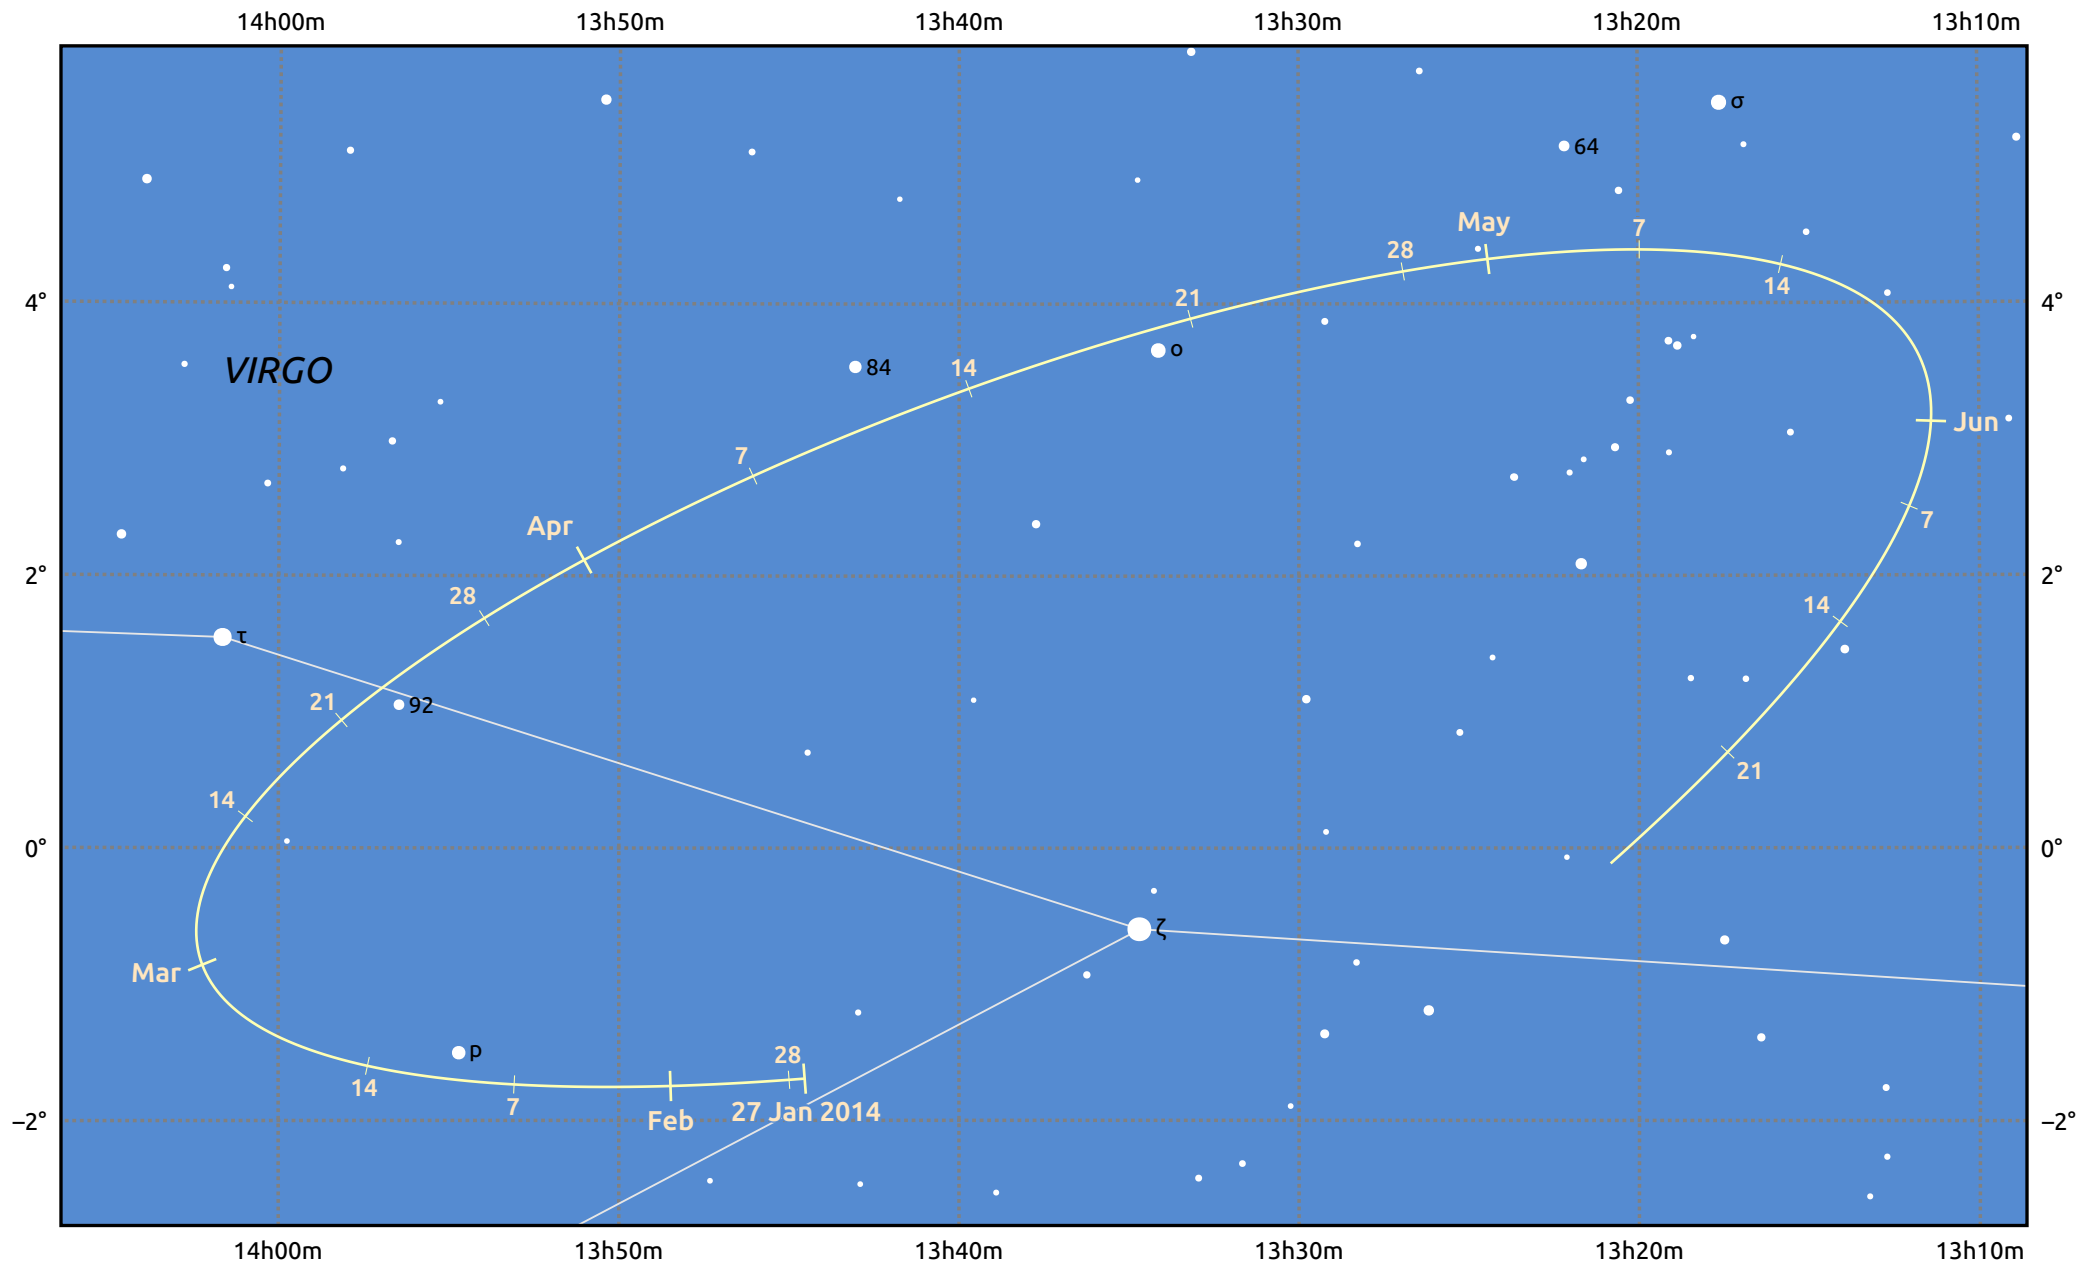

# The path of Asteroid 4 Vesta around opposition on 12 Apr 2014

© Dominic Ford 2011–2025. Date markers placed at midnight UTC. Downloaded from <https://in-the-sky.org>

Magnitude scale: • 8.0 • 7.0 • 6.0 • 5.0 • 4.0 ● 3.0

— Ecliptic Plane

Galaxy Bright nebula Open cluster Globular cluster Planetary nebula

Date	Mag	Phase
2014 Feb 1	7.5	95%
2014 Mar 1	6.9	97%
2014 Mar 14	6.5	98%
2014 Apr 1	6.1	99%
2014 May 1	6.2	99%
2014 Jun 1	6.8	96%