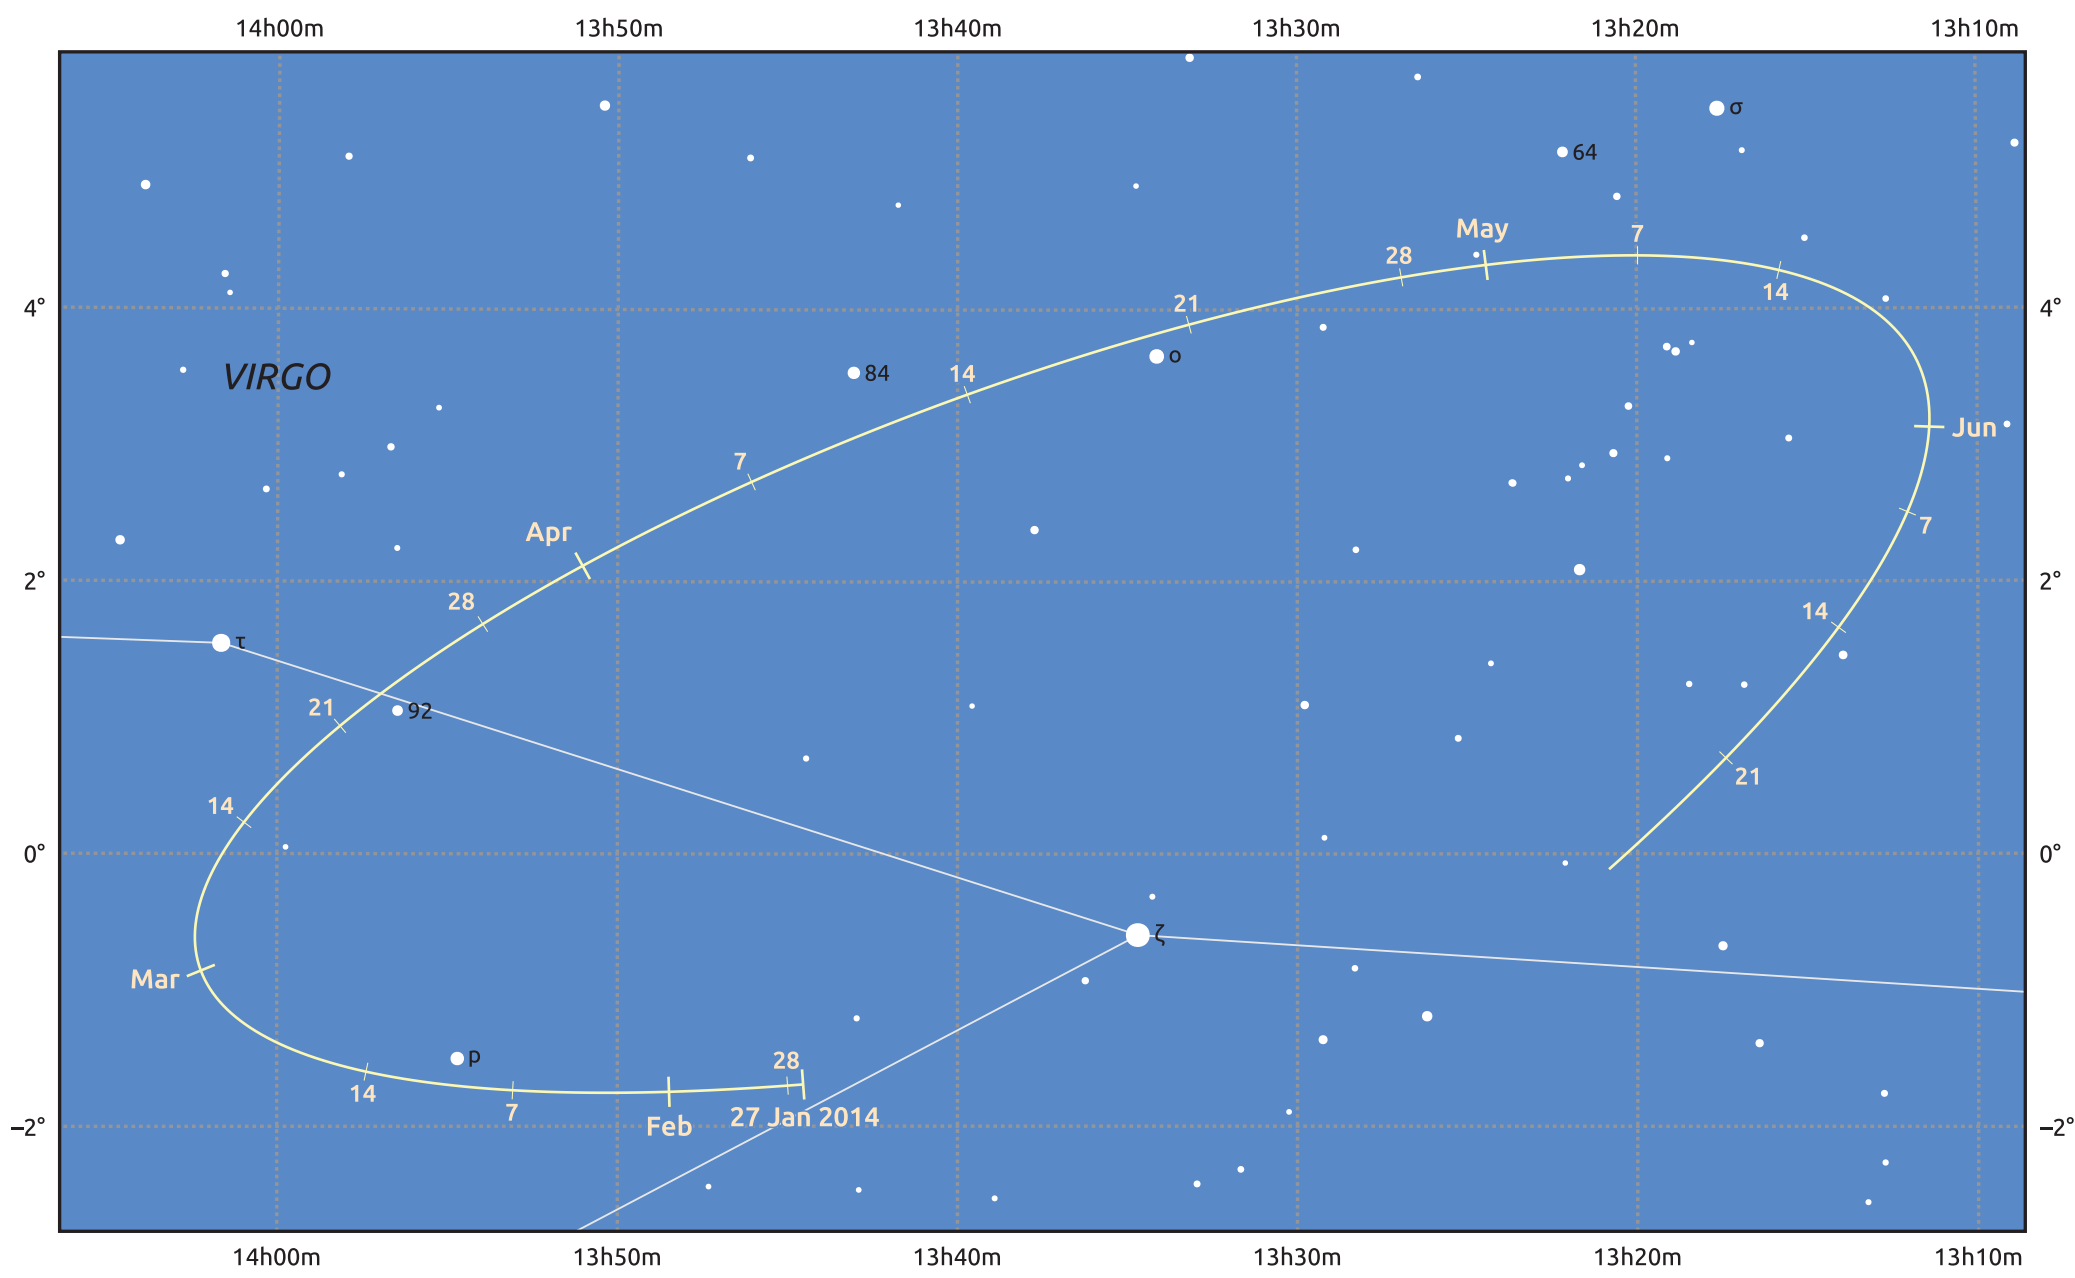

The path of Asteroid 4 Vesta around opposition on 12 Apr 2014

© Dominic Ford 2011–2025. Date markers placed at midnight UTC. Downloaded from <https://in-the-sky.org>

Magnitude scale: • 8.0 • 7.0 • 6.0 • 5.0 • 4.0 ● 3.0

— Ecliptic Plane

Galaxy Bright nebula Open cluster Globular cluster Planetary nebula

Date	Mag	Phase
2014 Feb 1	7.5	95%
2014 Mar 1	6.9	97%
2014 Mar 14	6.5	98%
2014 Apr 1	6.1	99%
2014 May 1	6.2	99%
2014 Jun 1	6.8	96%