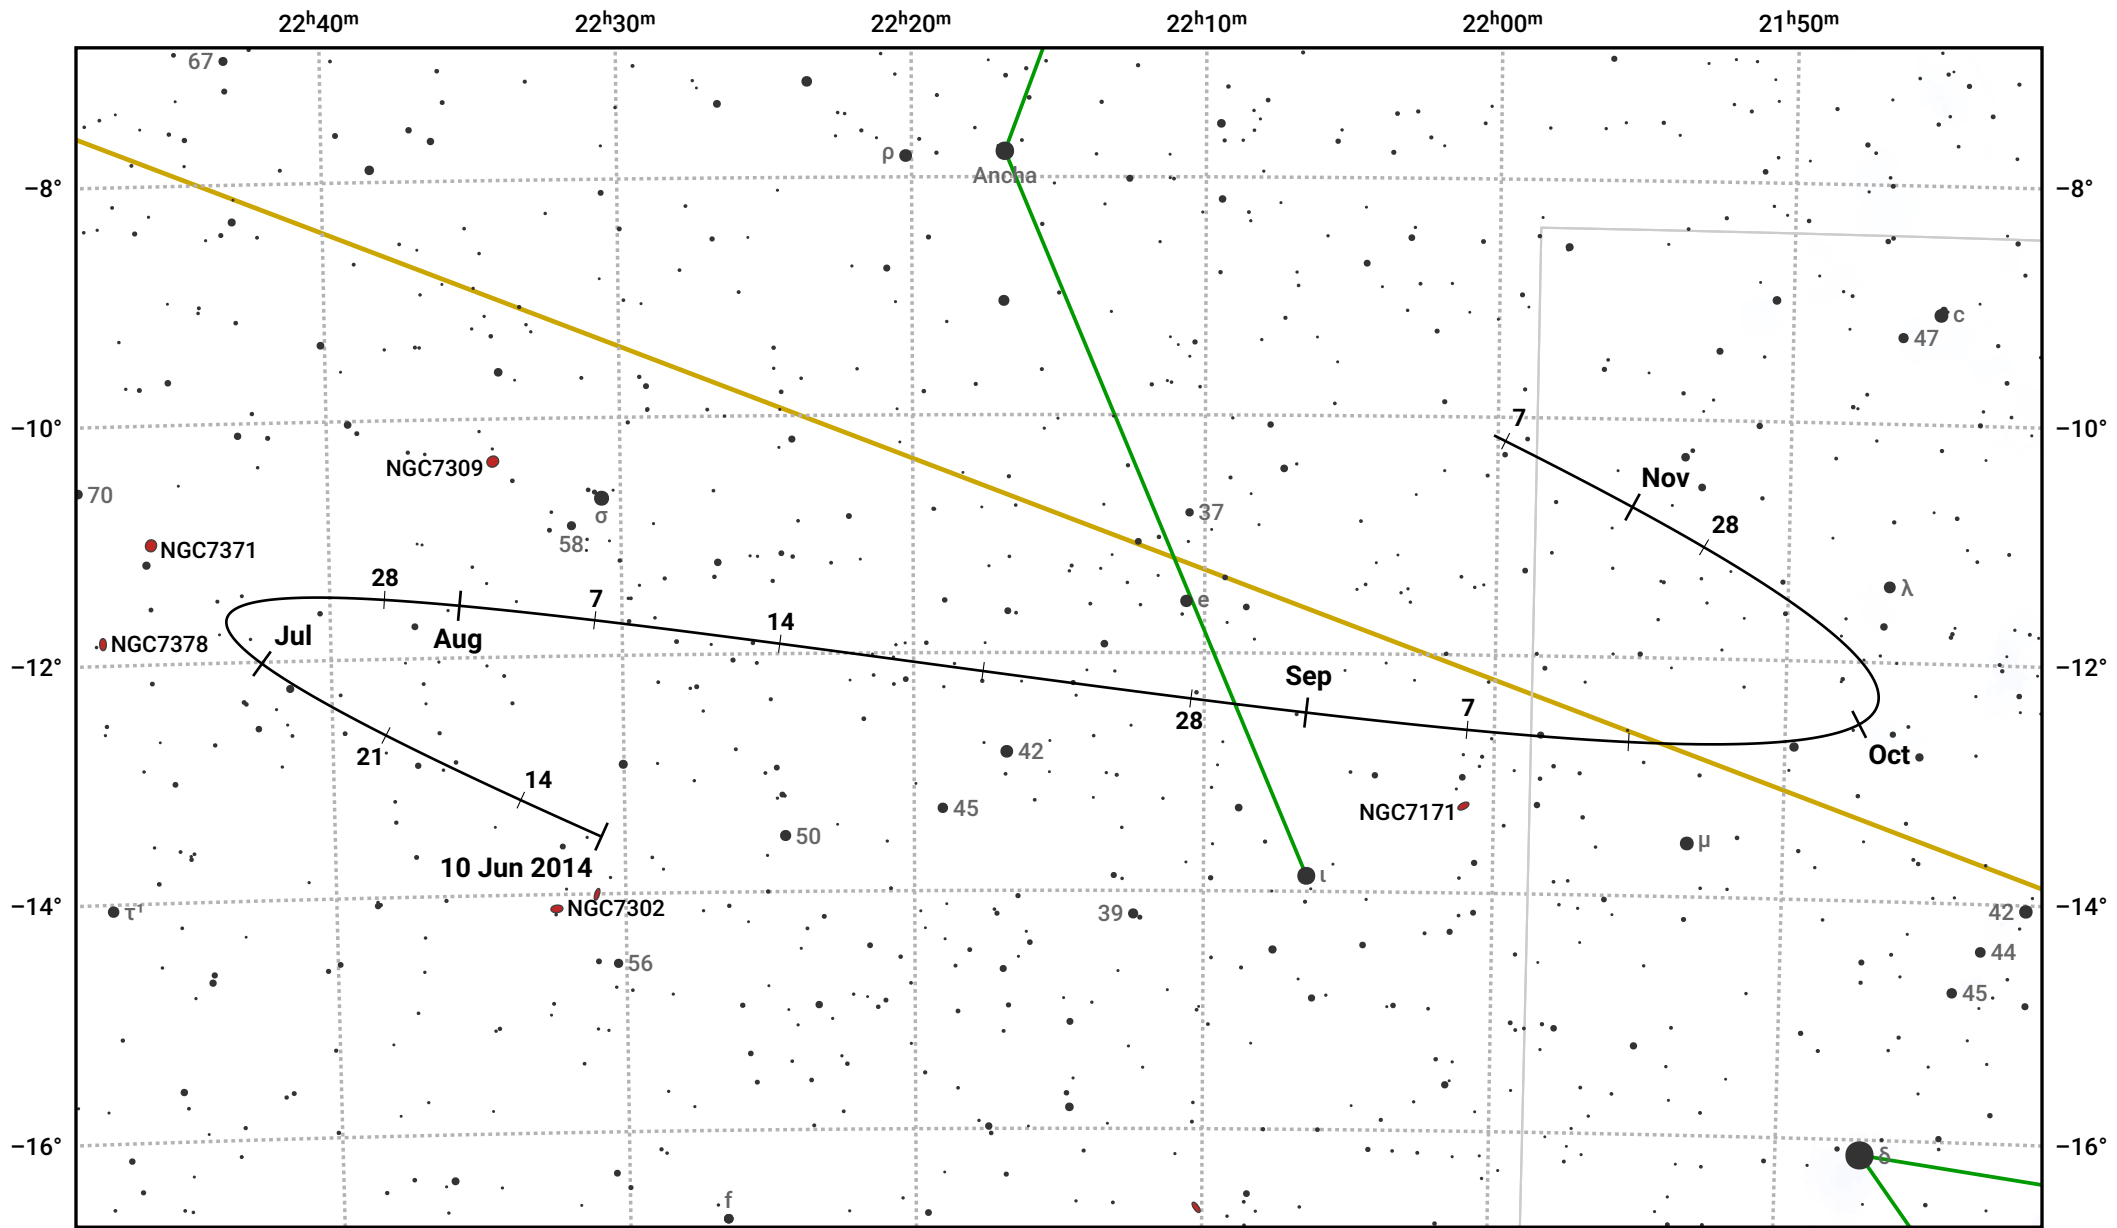

The path of Asteroid 63 Ausonia around opposition on 24 Aug 2014

© Dominic Ford 2011–2024. Date markers placed at midnight UTC. Downloaded from <https://in-the-sky.org>

Magnitude scale: 10.0 9.0 8.0 7.0 6.0 5.0 4.0 3.0 2.0

— Ecliptic Plane

Galaxy Bright nebula Open cluster Globular cluster

Date	Mag	Phase
2014 Jul 1	10.7	96%
2014 Jul 31	10.0	99%
2014 Aug 1	10.0	99%
2014 Sep 1	9.6	100%
2014 Oct 1	10.6	98%
2014 Oct 20	11.0	96%
2014 Nov 1	11.3	96%