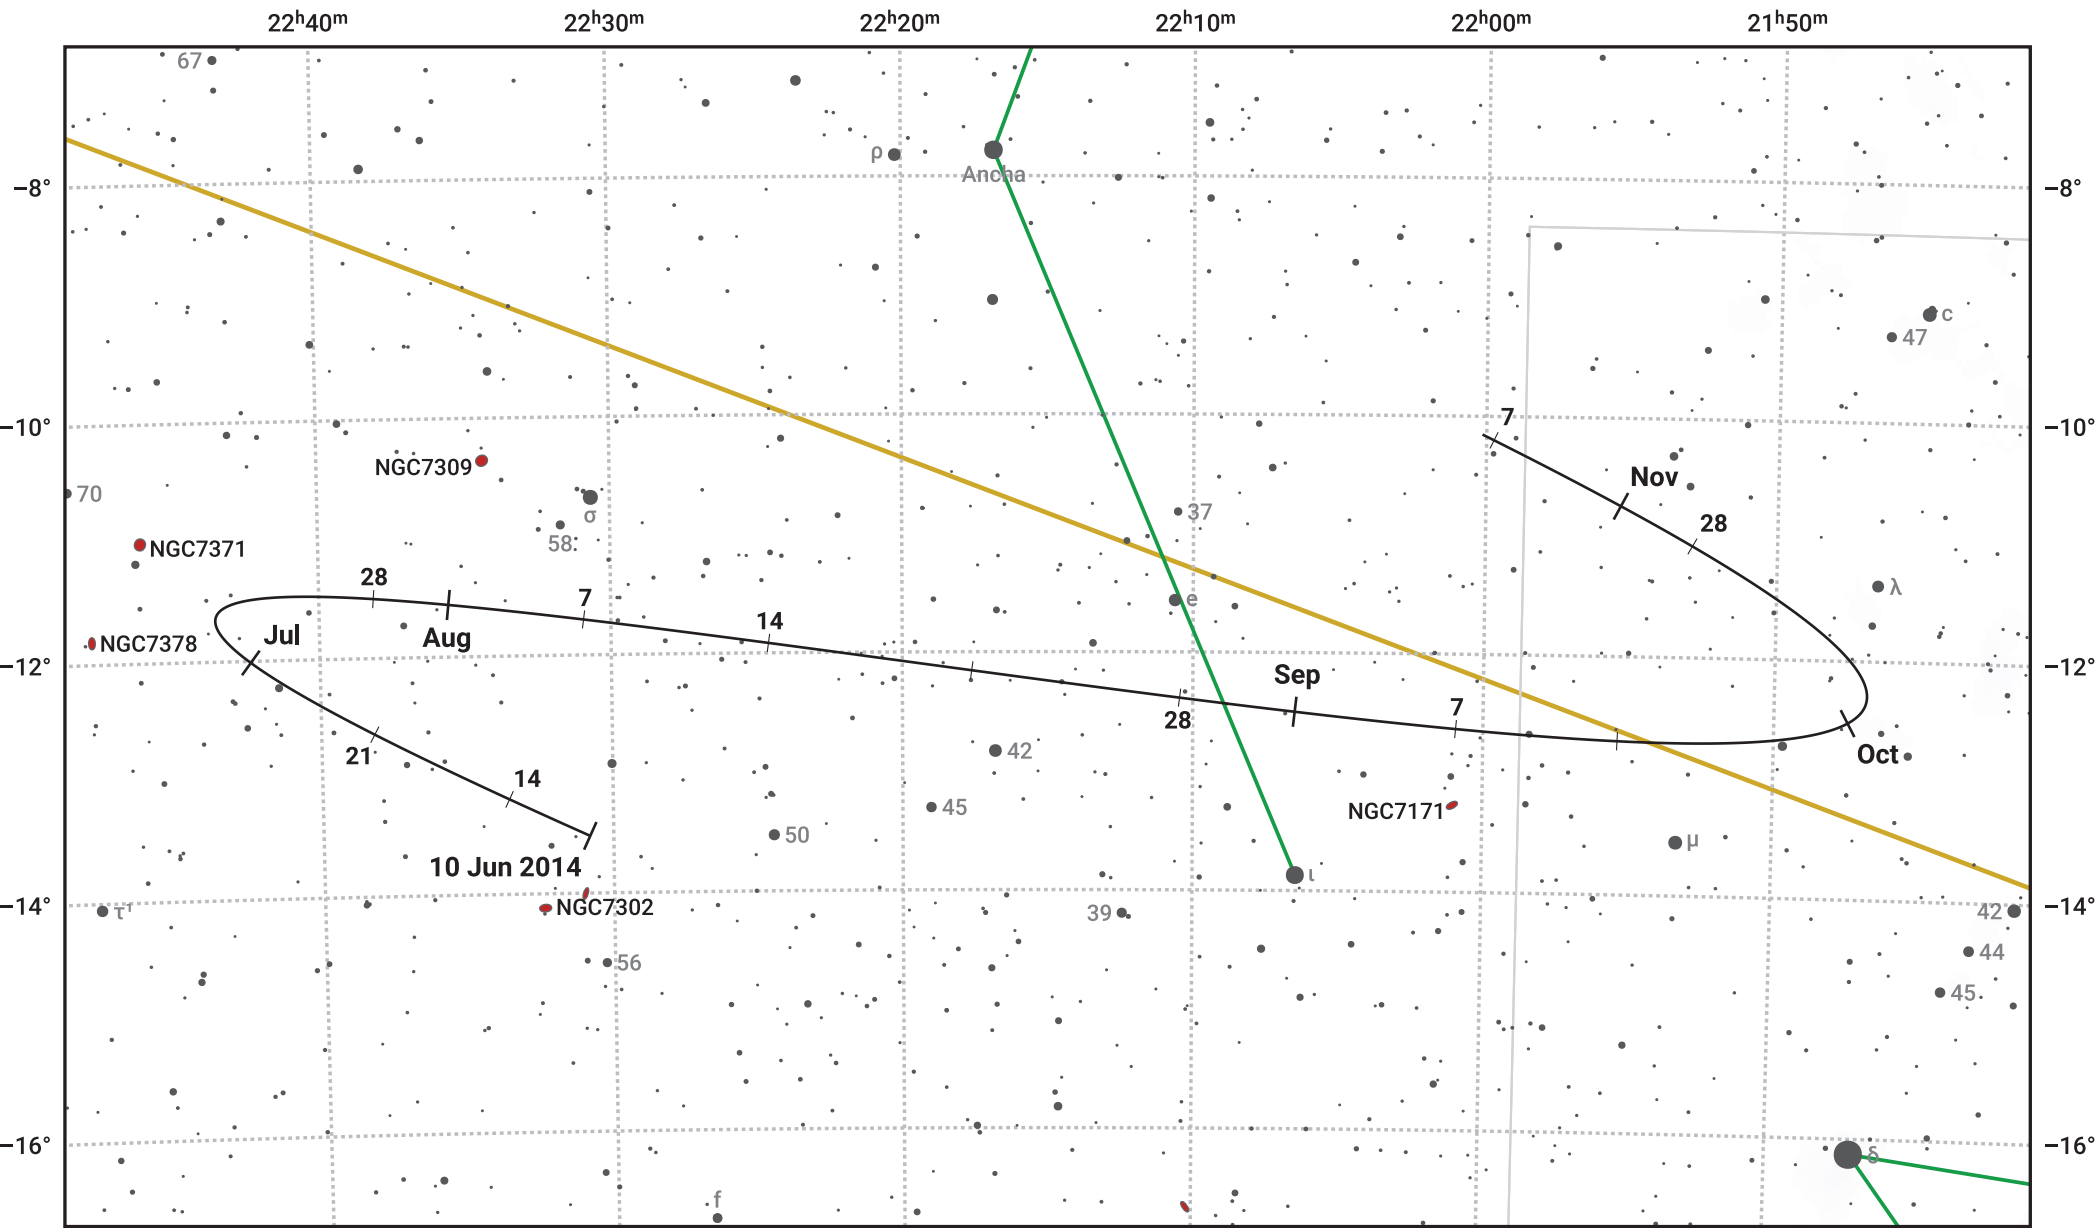

The path of Asteroid 63 Ausonia around opposition on 24 Aug 2014

© Dominic Ford 2011–2024. Date markers placed at midnight UTC. Downloaded from <https://in-the-sky.org>

Magnitude scale: 10.0 9.0 8.0 7.0 6.0 5.0 4.0 3.0 2.0

— Ecliptic Plane

- Galaxy
- Bright nebula
- Open cluster
- ⊕ Globular cluster

Date	Mag	Phase
2014 Jul 1	10.7	96%
2014 Jul 31	10.0	99%
2014 Aug 1	10.0	99%
2014 Sep 1	9.6	100%
2014 Oct 1	10.6	98%
2014 Oct 20	11.0	96%
2014 Nov 1	11.3	96%