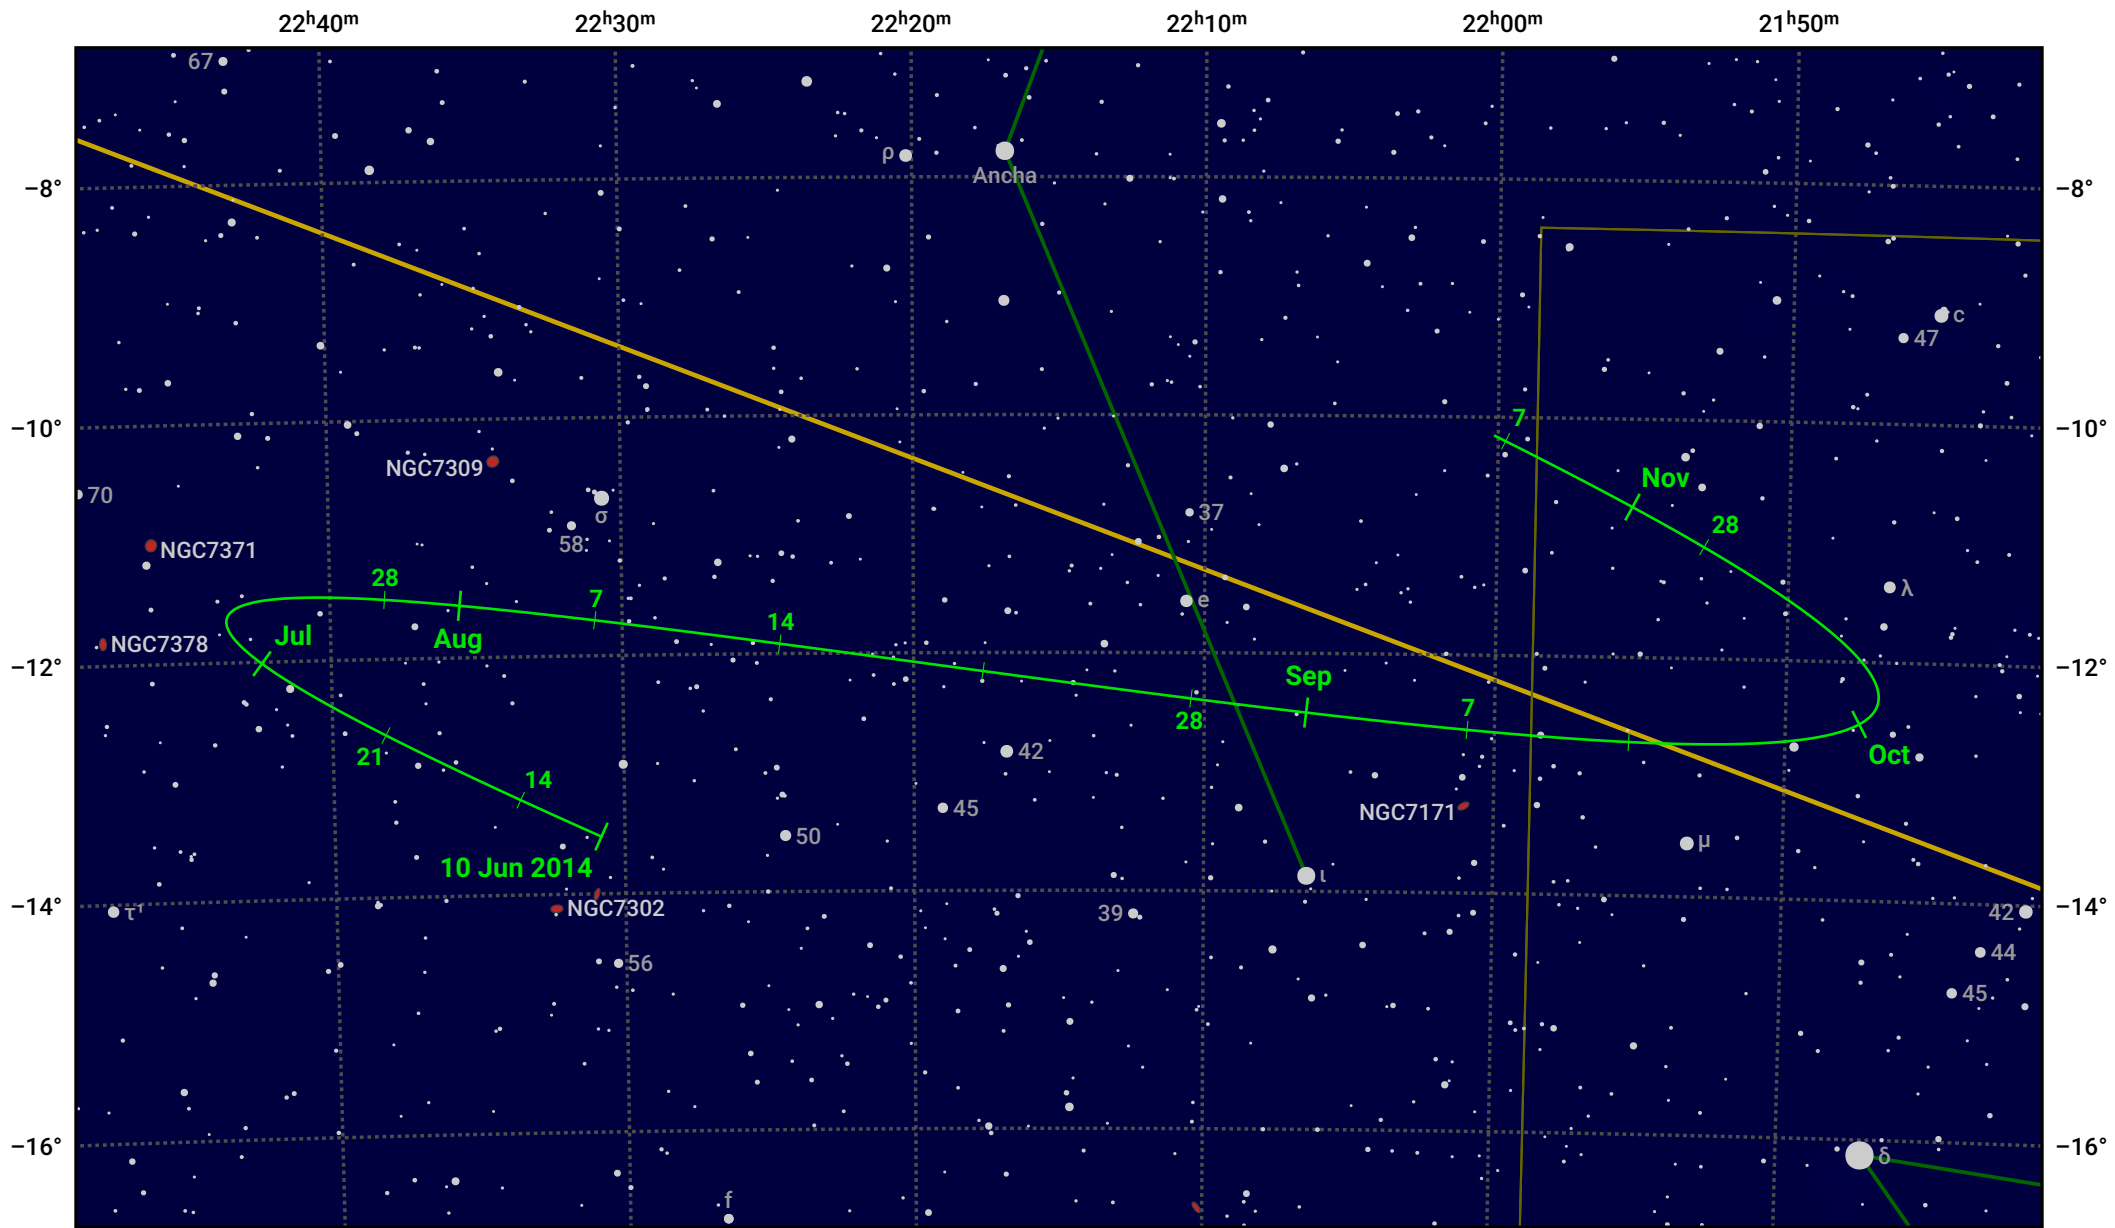

The path of Asteroid 63 Ausonia around opposition on 24 Aug 2014

© Dominic Ford 2011–2024. Date markers placed at midnight UTC. Downloaded from <https://in-the-sky.org>

Magnitude scale: 10.0 9.0 8.0 7.0 6.0 5.0 4.0 3.0 2.0

— Ecliptic Plane

- Galaxy
- Bright nebula
- Open cluster
- ⊕ Globular cluster

Date	Mag	Phase
2014 Jul 1	10.7	96%
2014 Jul 31	10.0	99%
2014 Aug 1	10.0	99%
2014 Sep 1	9.6	100%
2014 Oct 1	10.6	98%
2014 Oct 20	11.0	96%
2014 Nov 1	11.3	96%