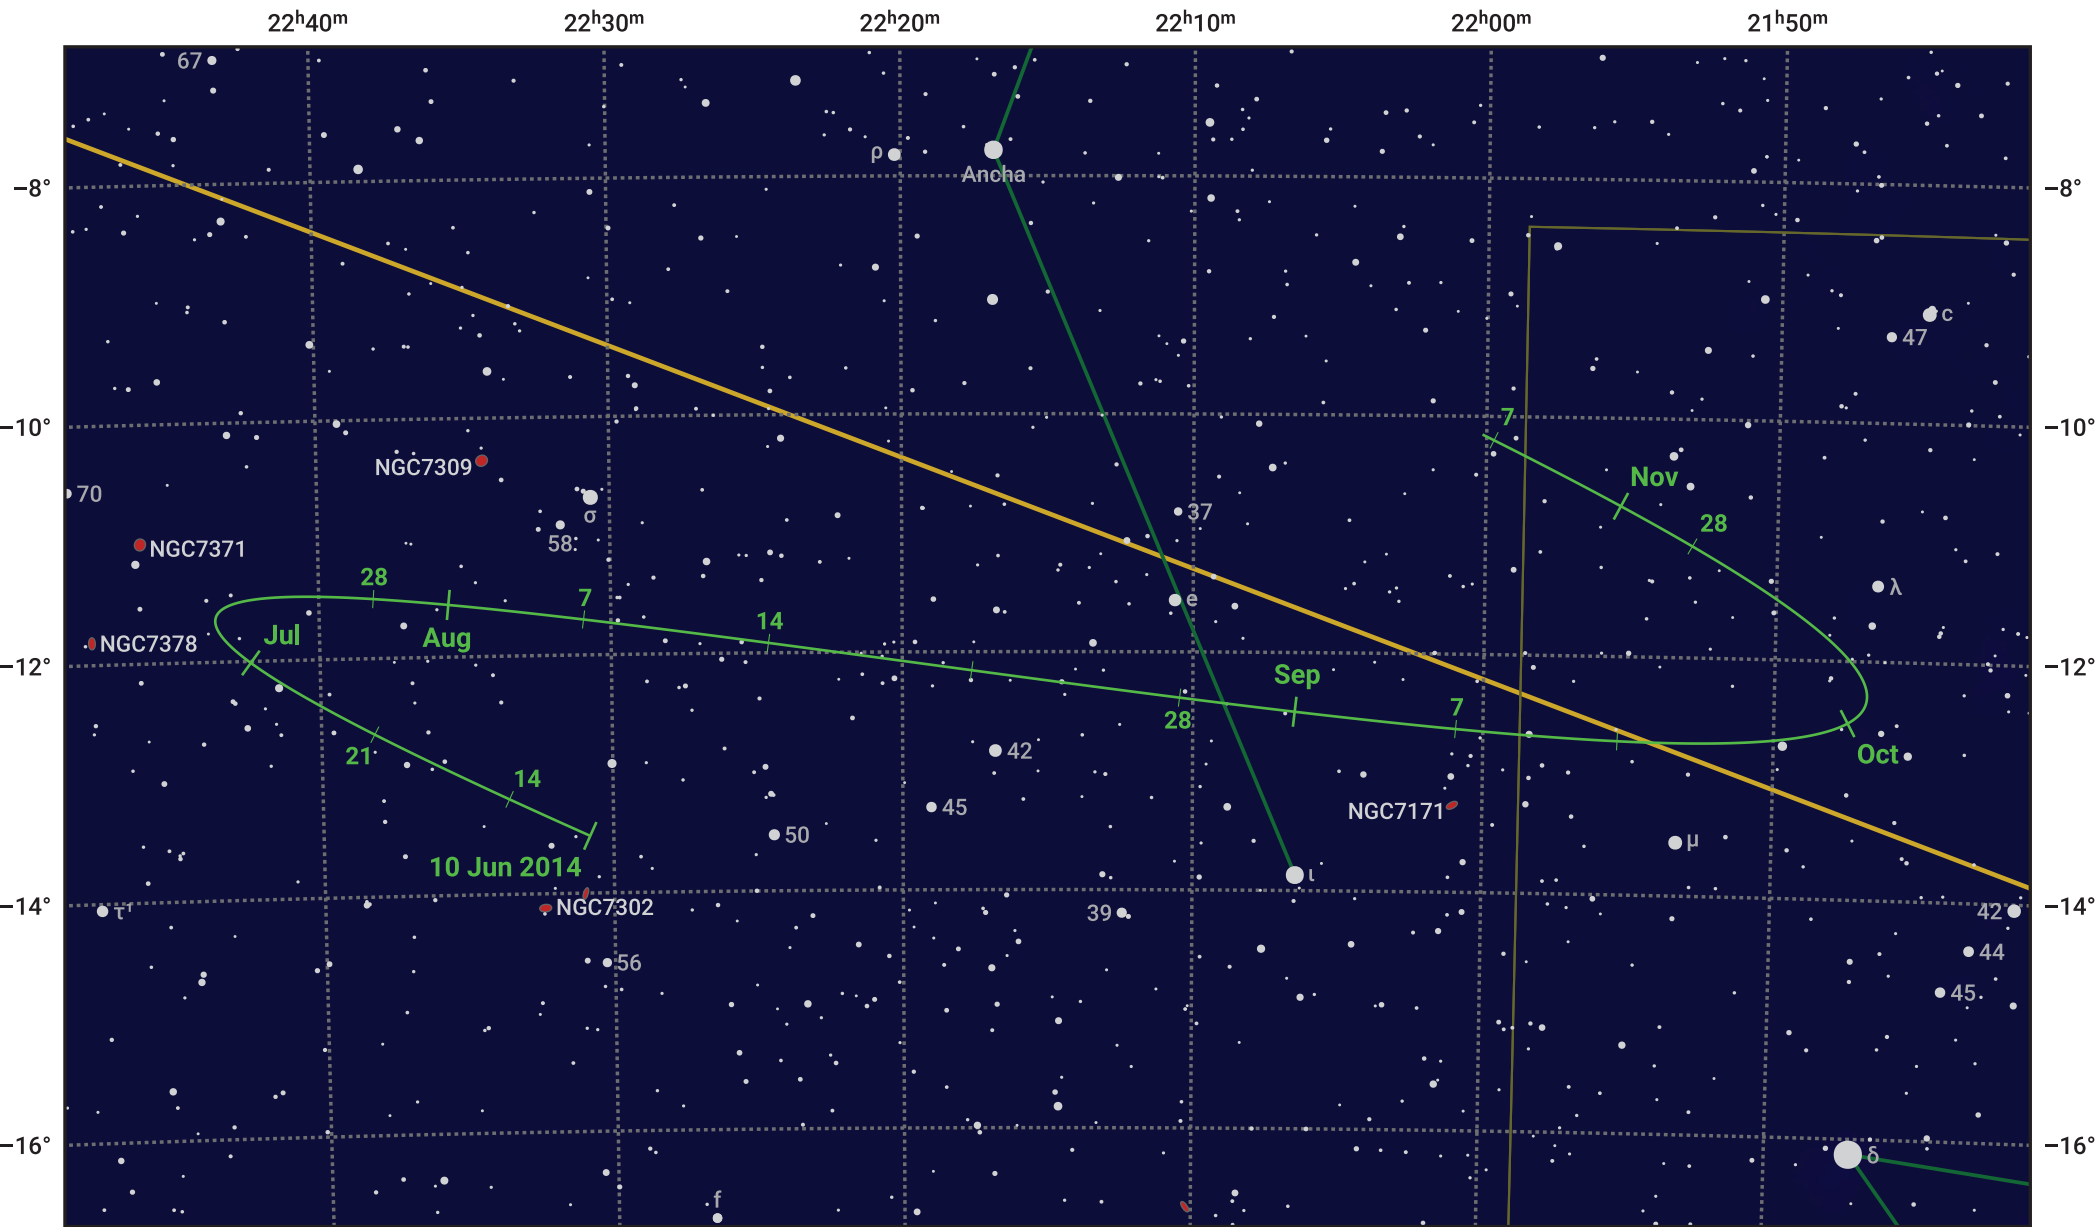

The path of Asteroid 63 Ausonia around opposition on 24 Aug 2014

© Dominic Ford 2011–2024. Date markers placed at midnight UTC. Downloaded from <https://in-the-sky.org>

Magnitude scale: 10.0 9.0 8.0 7.0 6.0 5.0 4.0 3.0 2.0

— Ecliptic Plane

Galaxy Bright nebula Open cluster Globular cluster

Date	Mag	Phase
2014 Jul 1	10.7	96%
2014 Jul 31	10.0	99%
2014 Aug 1	10.0	99%
2014 Sep 1	9.6	100%
2014 Oct 1	10.6	98%
2014 Oct 20	11.0	96%
2014 Nov 1	11.3	96%