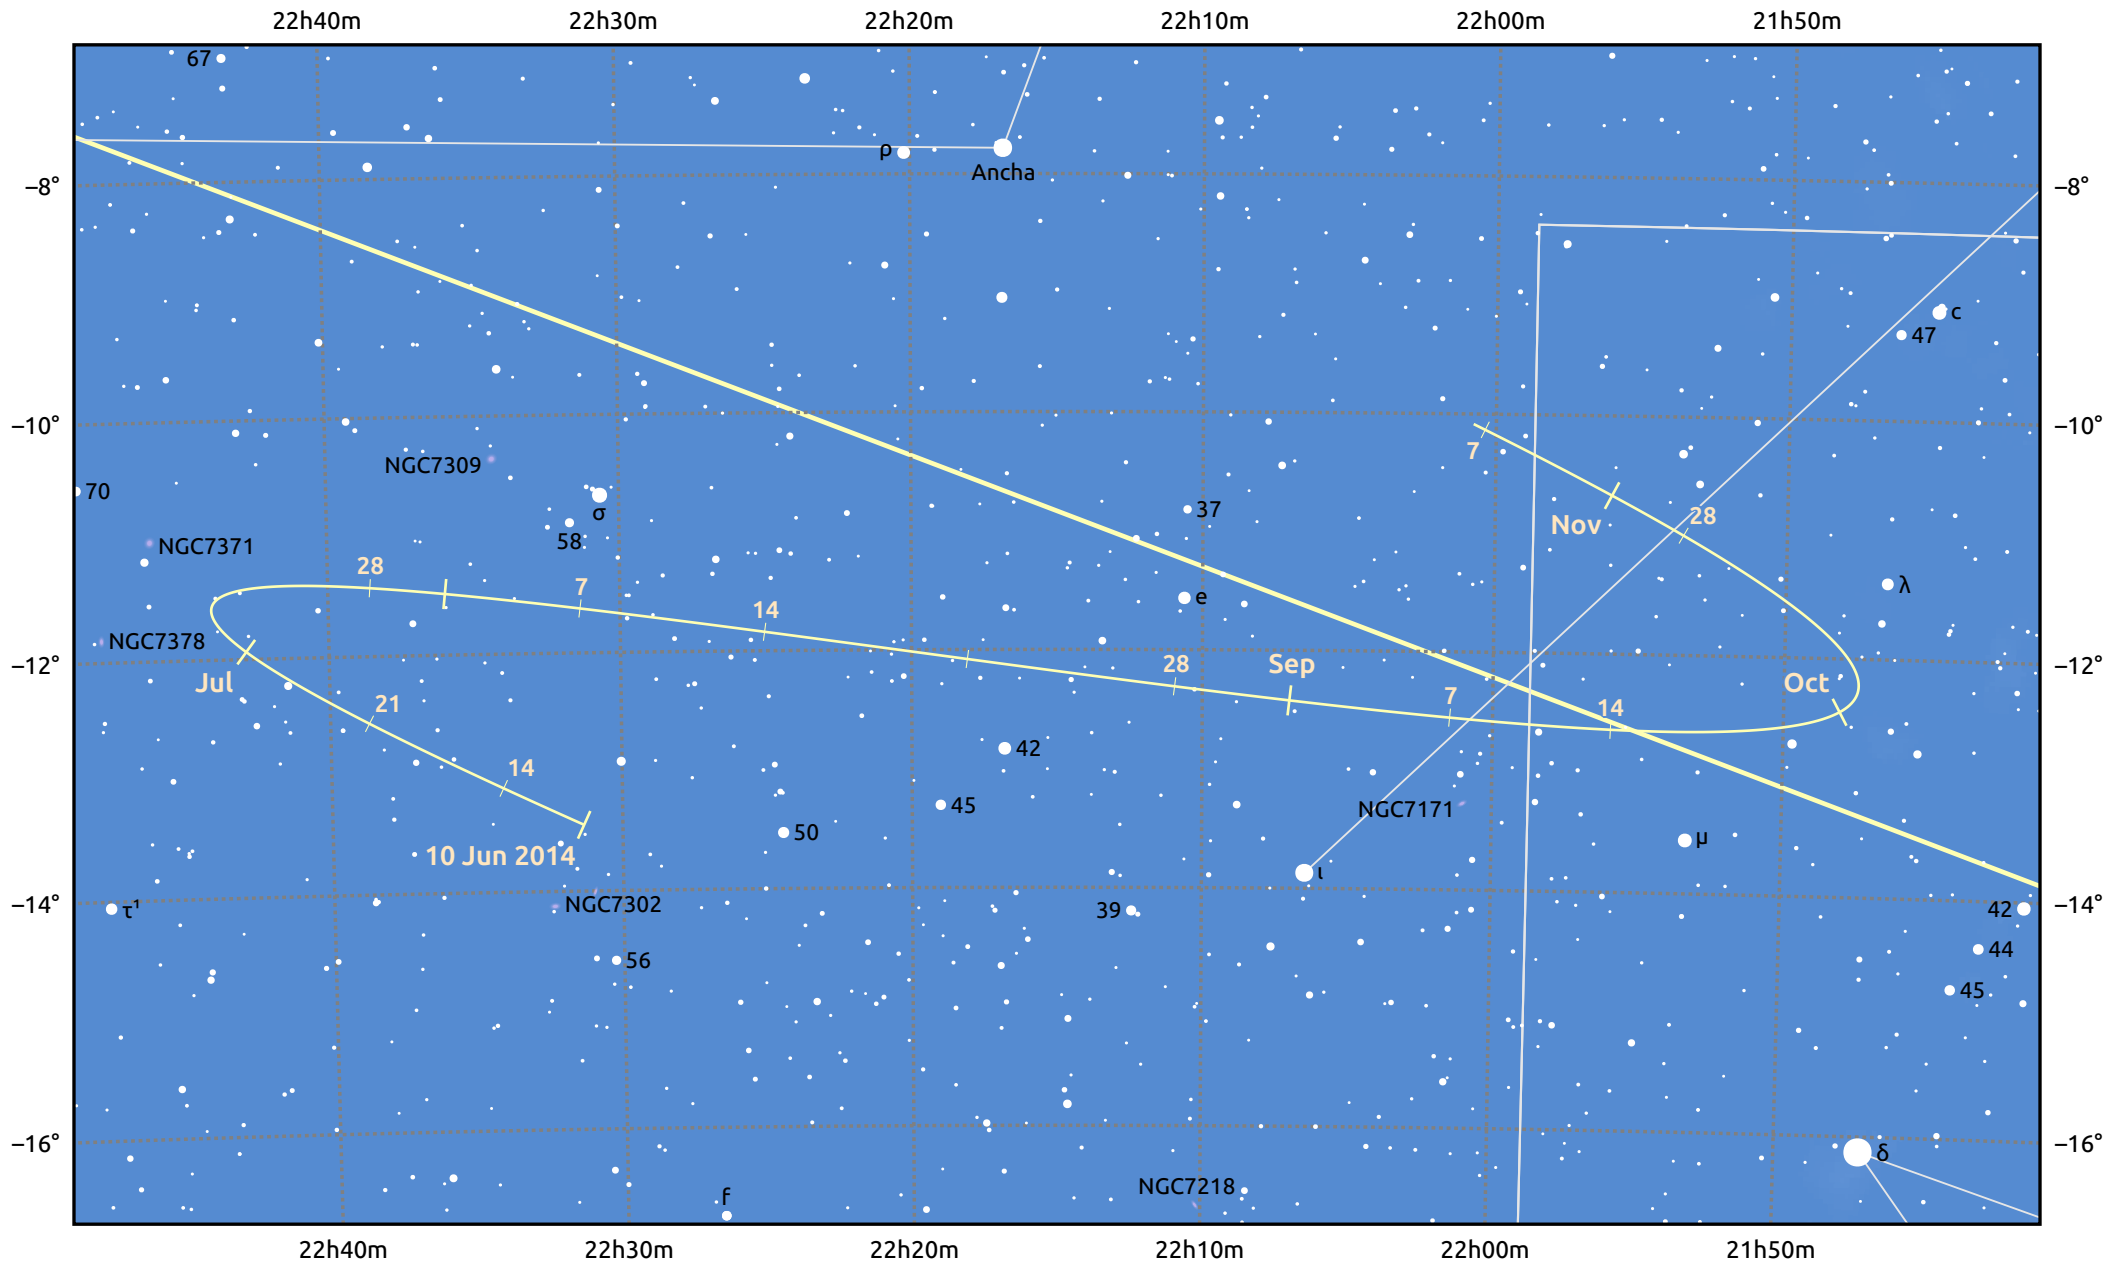

The path of Asteroid 63 Ausonia around opposition on 24 Aug 2014

© Dominic Ford 2011–2025. Date markers placed at midnight UTC. Downloaded from <https://in-the-sky.org>

Magnitude scale: 10.0 9.0 8.0 7.0 6.0 5.0 4.0 3.0 2.0

— Ecliptic Plane

Galaxy Bright nebula Open cluster Globular cluster Planetary nebula

Date	Mag	Phase
2014 Jul 1	10.7	96%
2014 Jul 31	10.0	99%
2014 Aug 1	10.0	99%
2014 Sep 1	9.6	100%
2014 Oct 1	10.6	98%
2014 Oct 20	11.0	96%
2014 Nov 1	11.3	96%