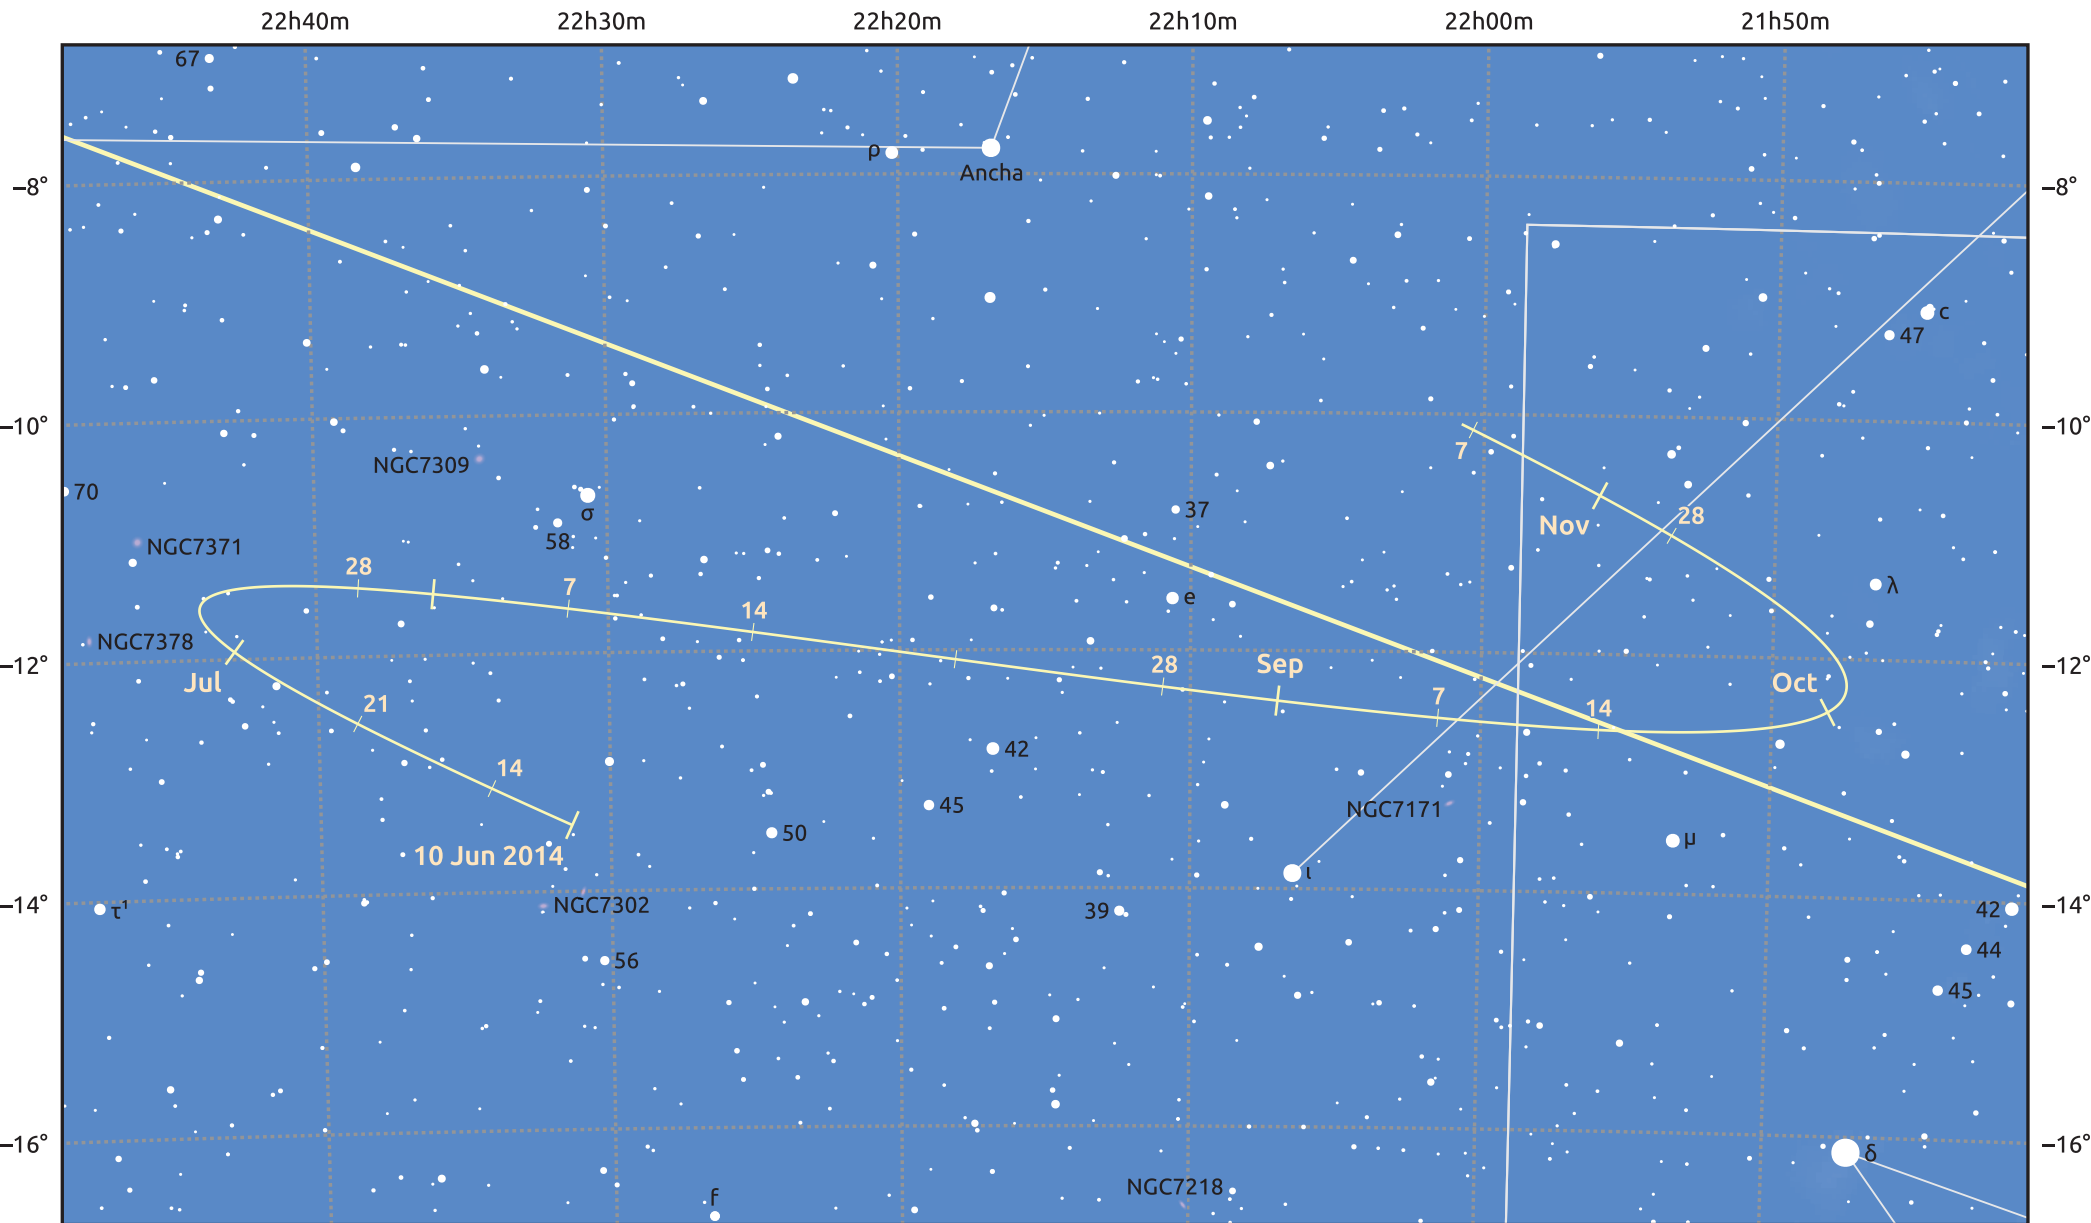

The path of Asteroid 63 Ausonia around opposition on 24 Aug 2014

© Dominic Ford 2011–2025. Date markers placed at midnight UTC. Downloaded from <https://in-the-sky.org>

Magnitude scale: 10.0 9.0 8.0 7.0 6.0 5.0 4.0 3.0 2.0

— Ecliptic Plane

Galaxy Bright nebula Open cluster Globular cluster Planetary nebula

Date	Mag	Phase
2014 Jul 1	10.7	96%
2014 Jul 31	10.0	99%
2014 Aug 1	10.0	99%
2014 Sep 1	9.6	100%
2014 Oct 1	10.6	98%
2014 Oct 20	11.0	96%
2014 Nov 1	11.3	96%