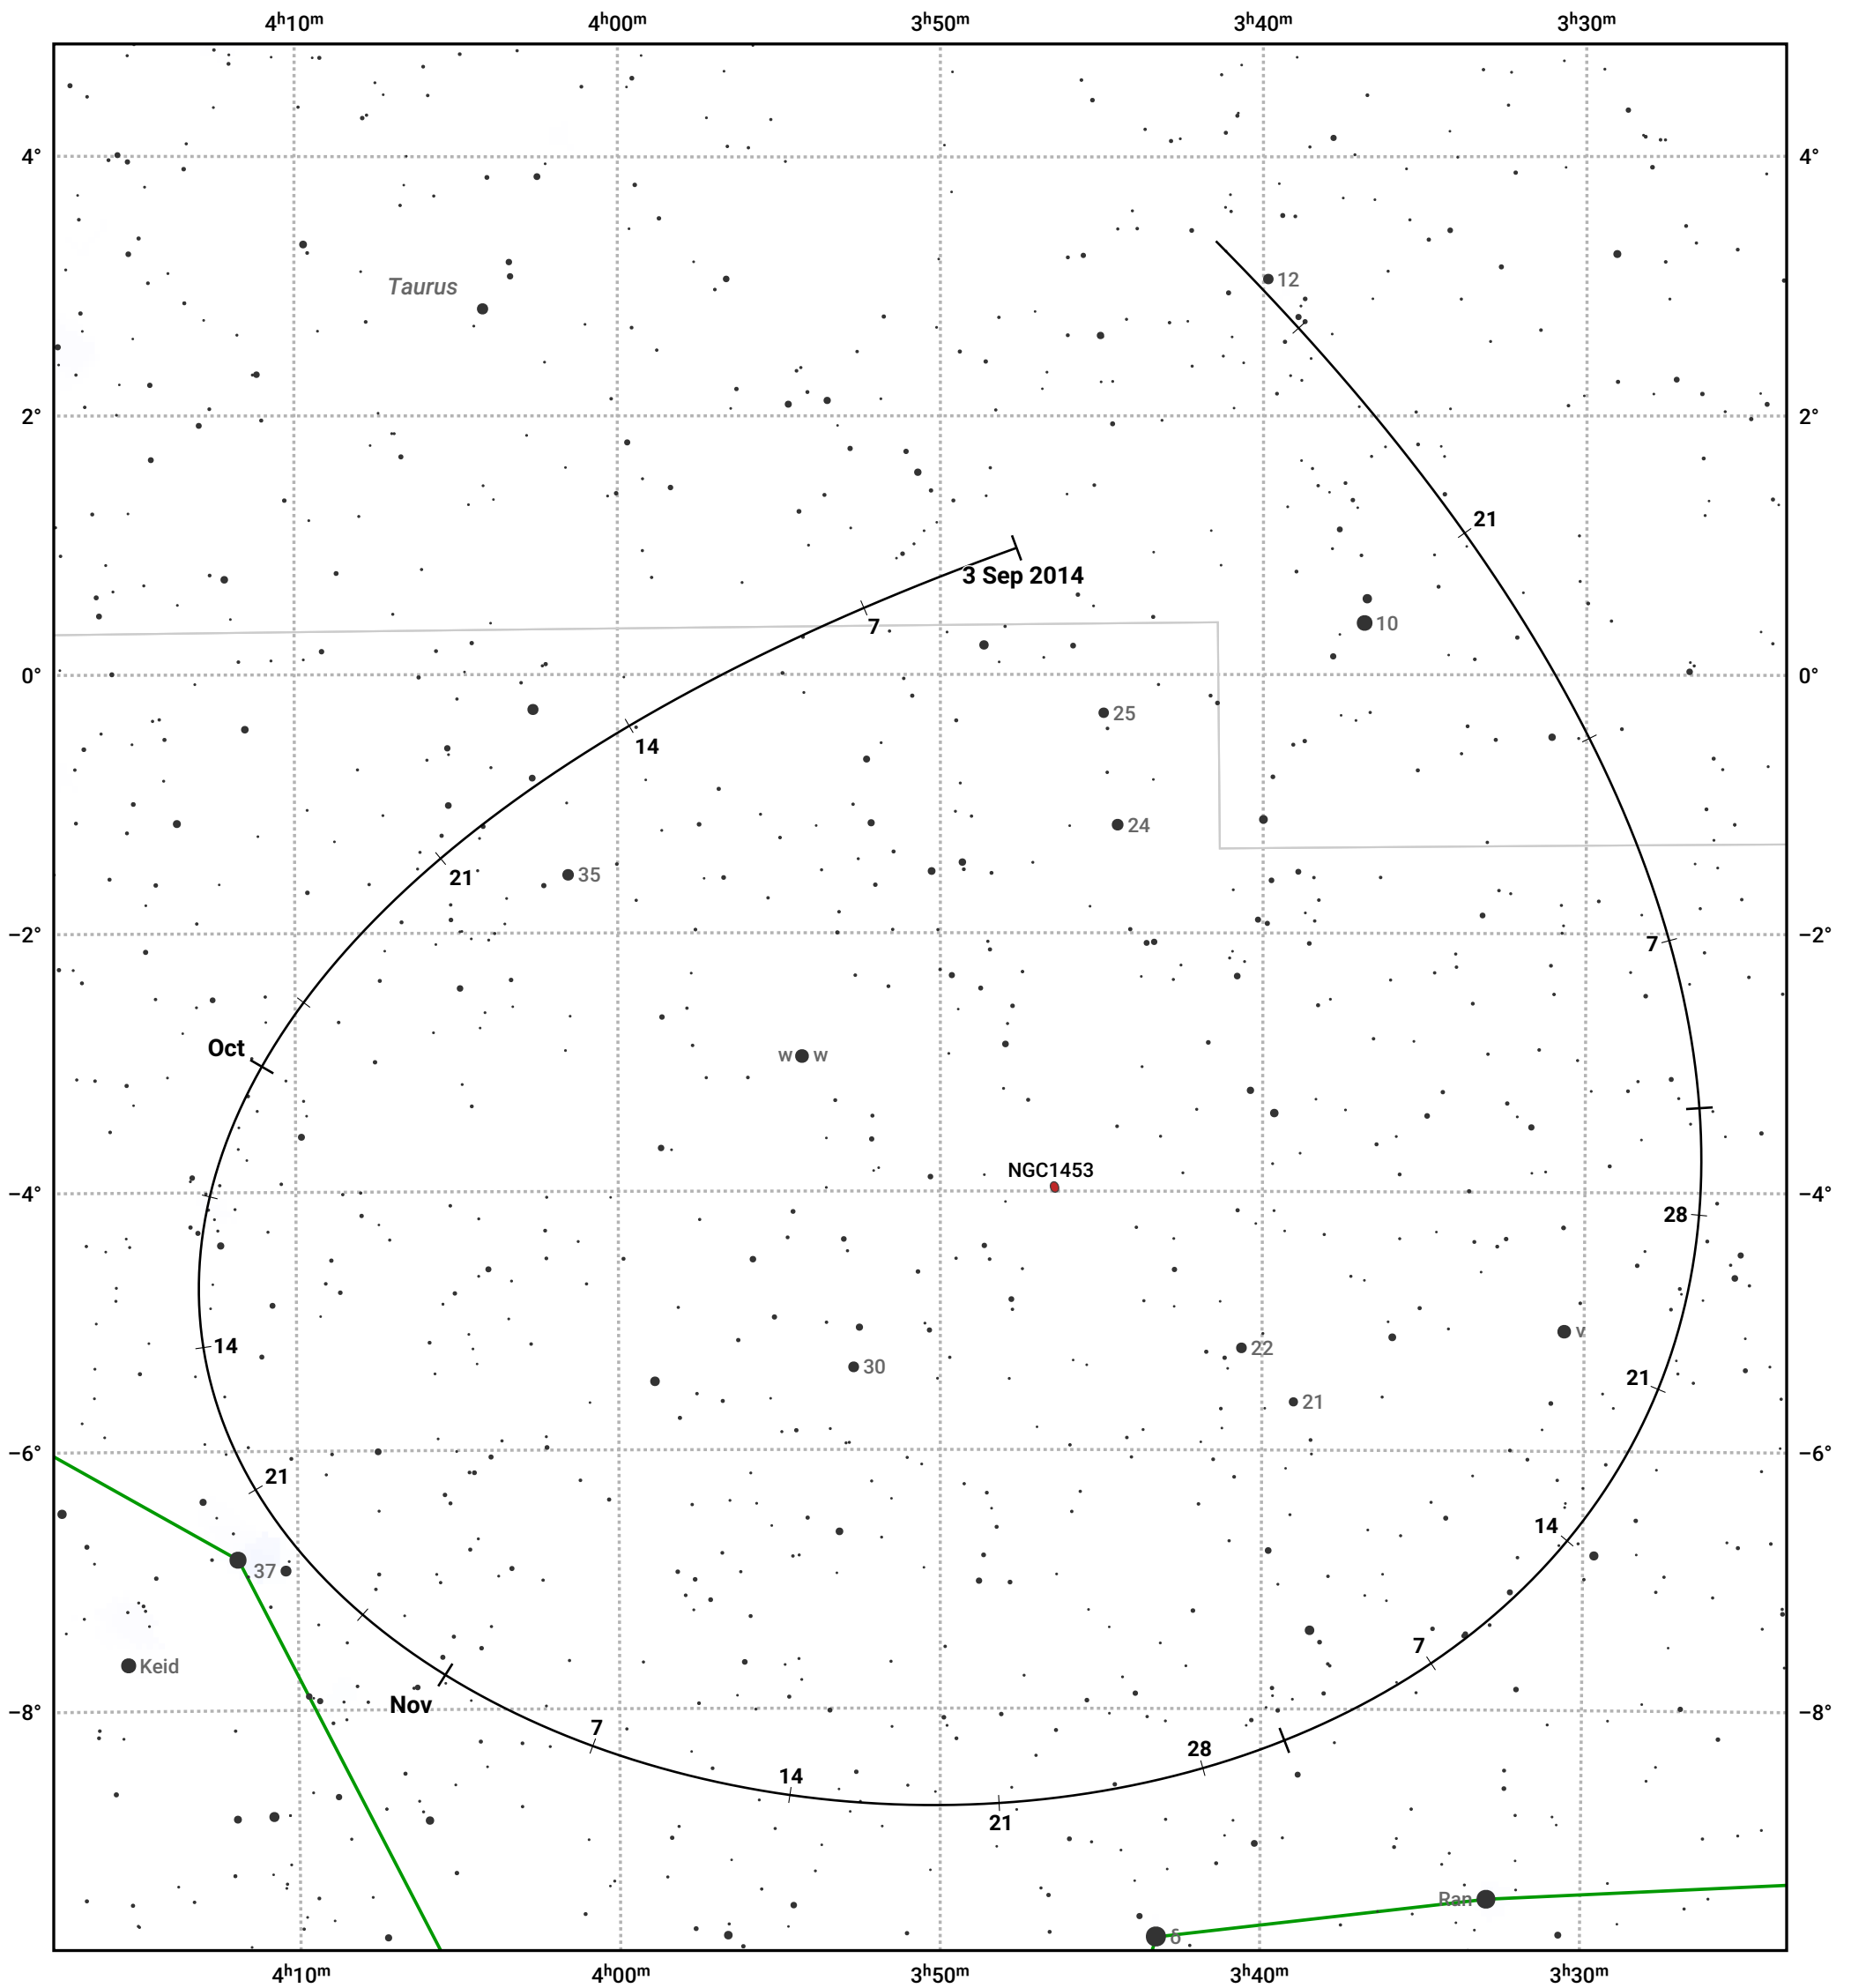

The path of Asteroid 6 Hebe around opposition on 17 Nov 2014

© Dominic Ford 2011–2024. Date markers placed at midnight UTC. Downloaded from <https://in-the-sky.org>

Magnitude scale: 10.0 9.0 8.0 7.0 6.0 5.0 4.0 3.0

— Ecliptic Plane

Galaxy Bright nebula Open cluster Globular cluster

Date	Mag	Phase
2014 Oct 1	8.6	95%
2014 Nov 1	8.1	98%
2014 Nov 2	8.1	98%
2014 Dec 1	8.2	98%
2015 Jan 1	8.9	96%
2015 Jan 9	9.1	96%