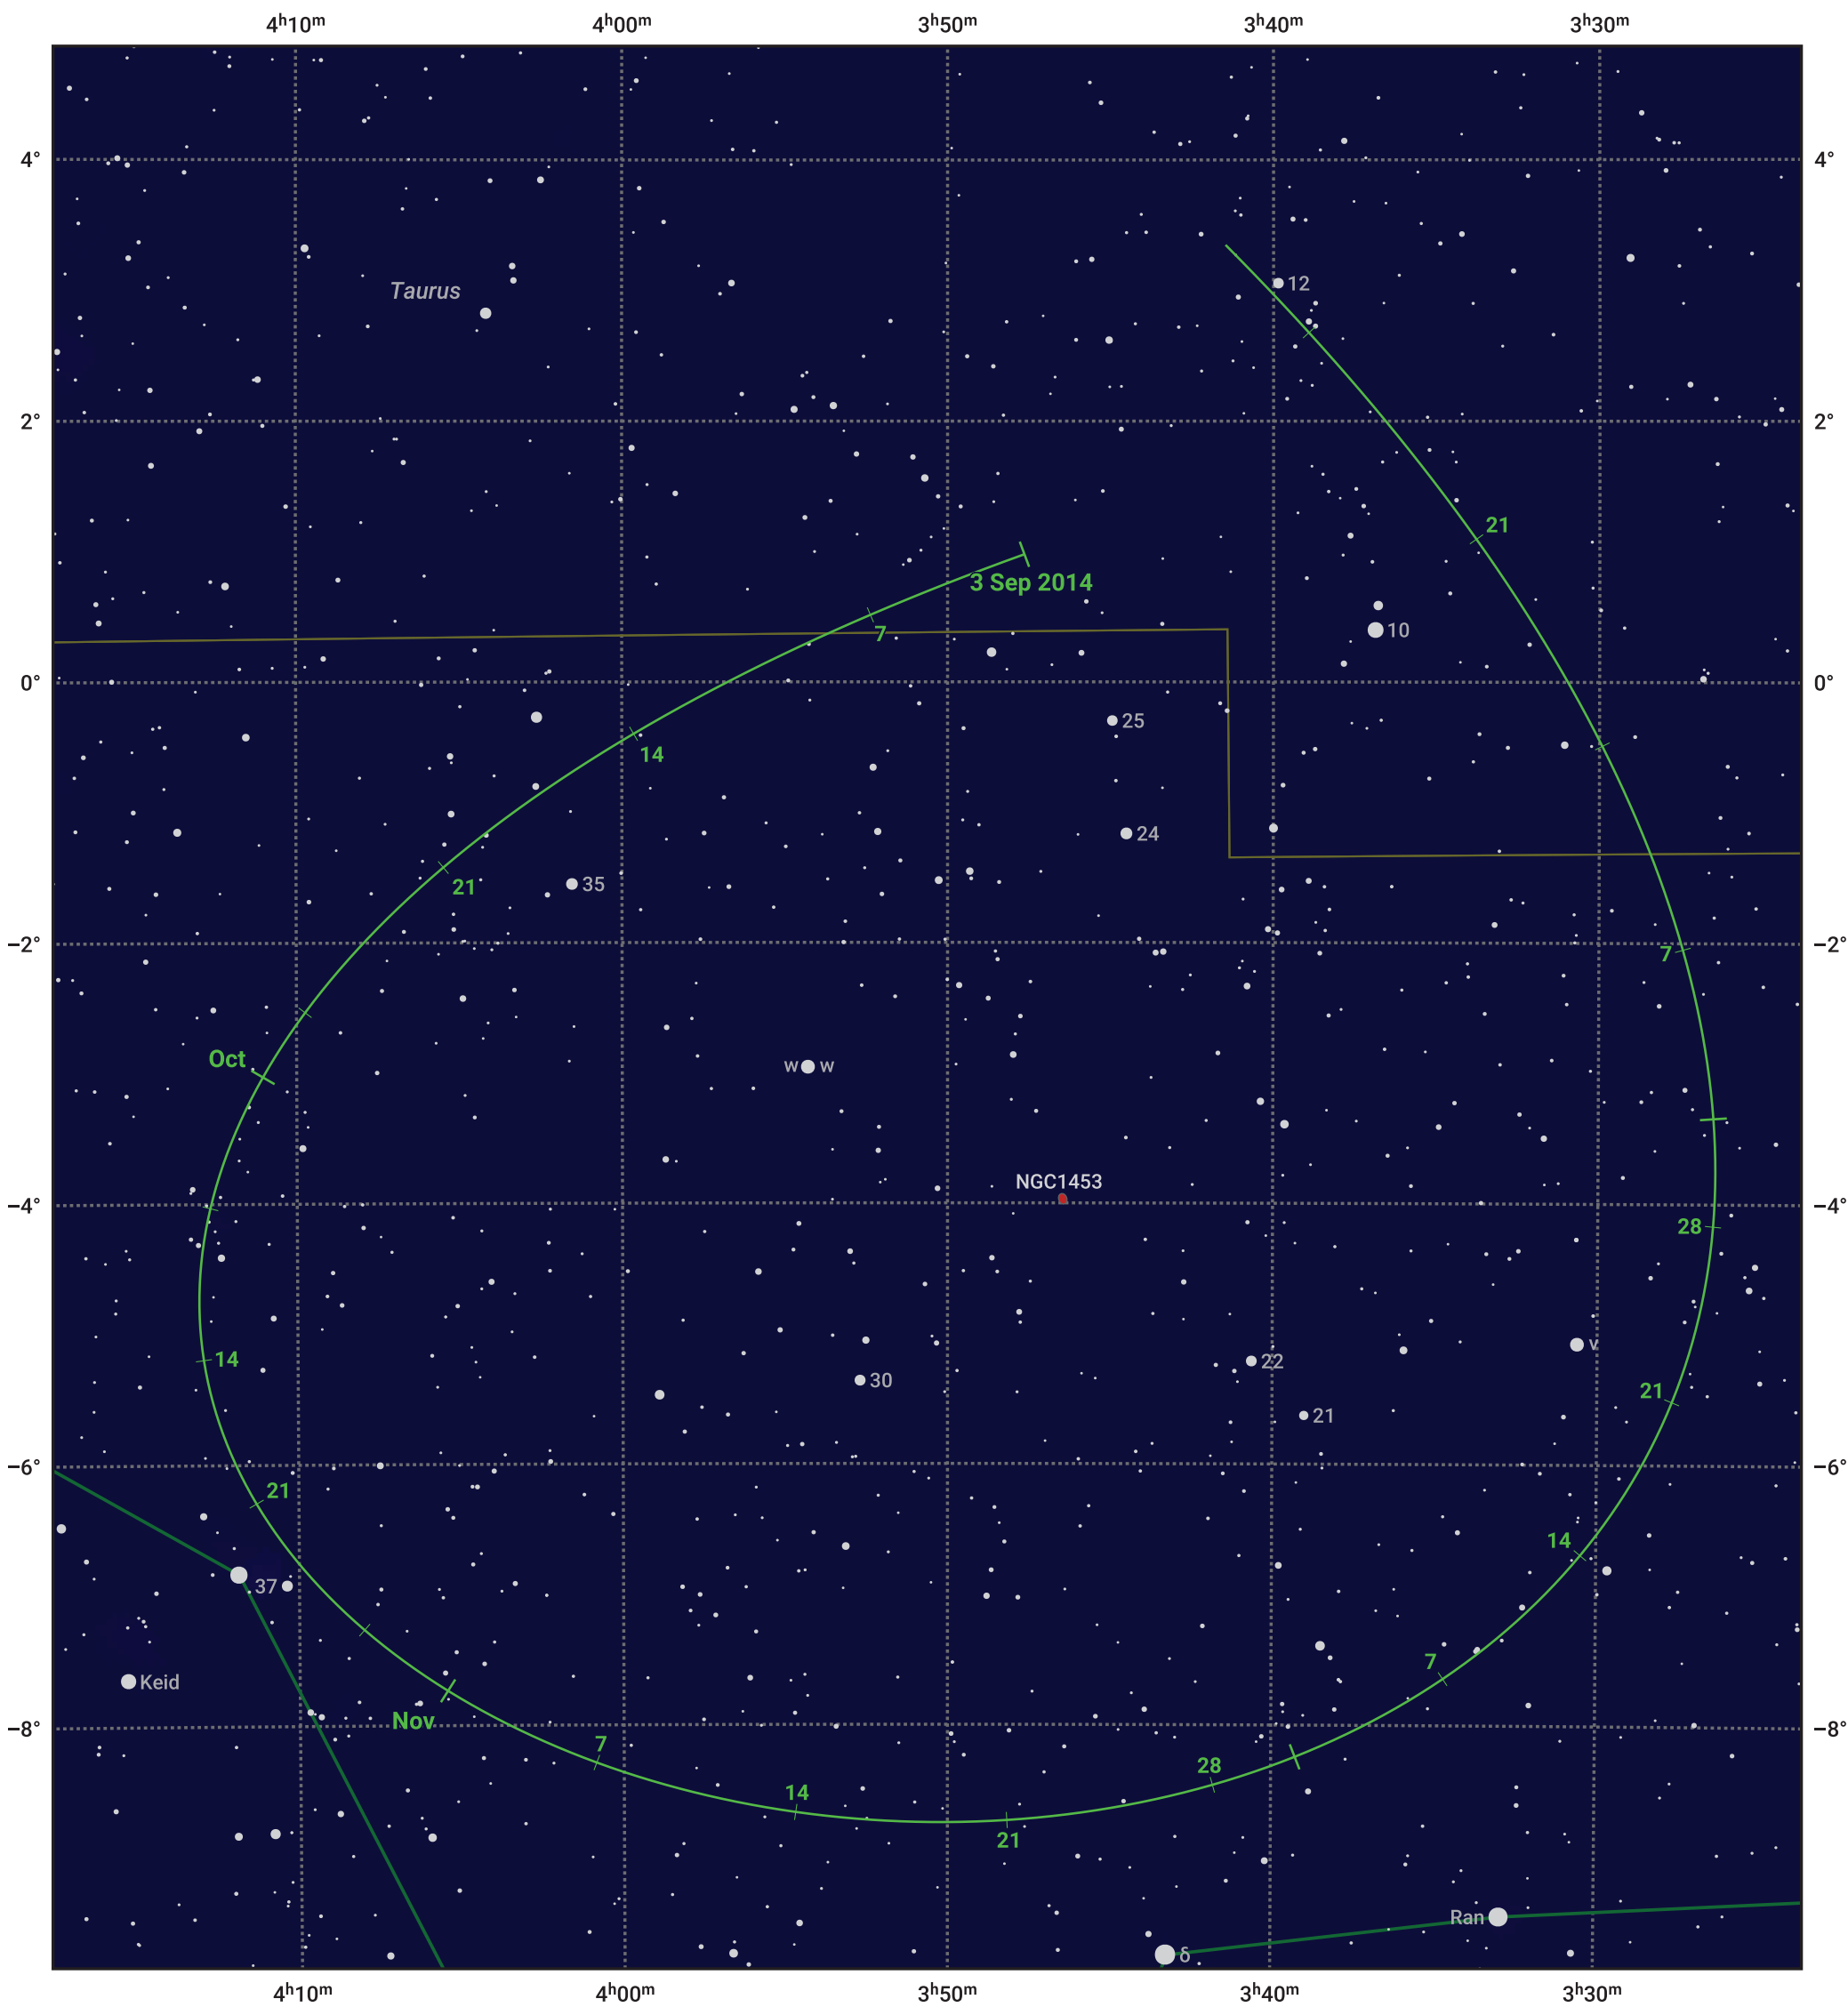

The path of Asteroid 6 Hebe around opposition on 17 Nov 2014

© Dominic Ford 2011–2024. Date markers placed at midnight UTC. Downloaded from <https://in-the-sky.org>

Magnitude scale: 10.0 9.0 8.0 7.0 6.0 5.0 4.0 3.0

— Ecliptic Plane

Galaxy Bright nebula Open cluster Globular cluster

Date	Mag	Phase
2014 Oct 1	8.6	95%
2014 Nov 1	8.1	98%
2014 Nov 2	8.1	98%
2014 Dec 1	8.2	98%
2015 Jan 1	8.9	96%
2015 Jan 9	9.1	96%