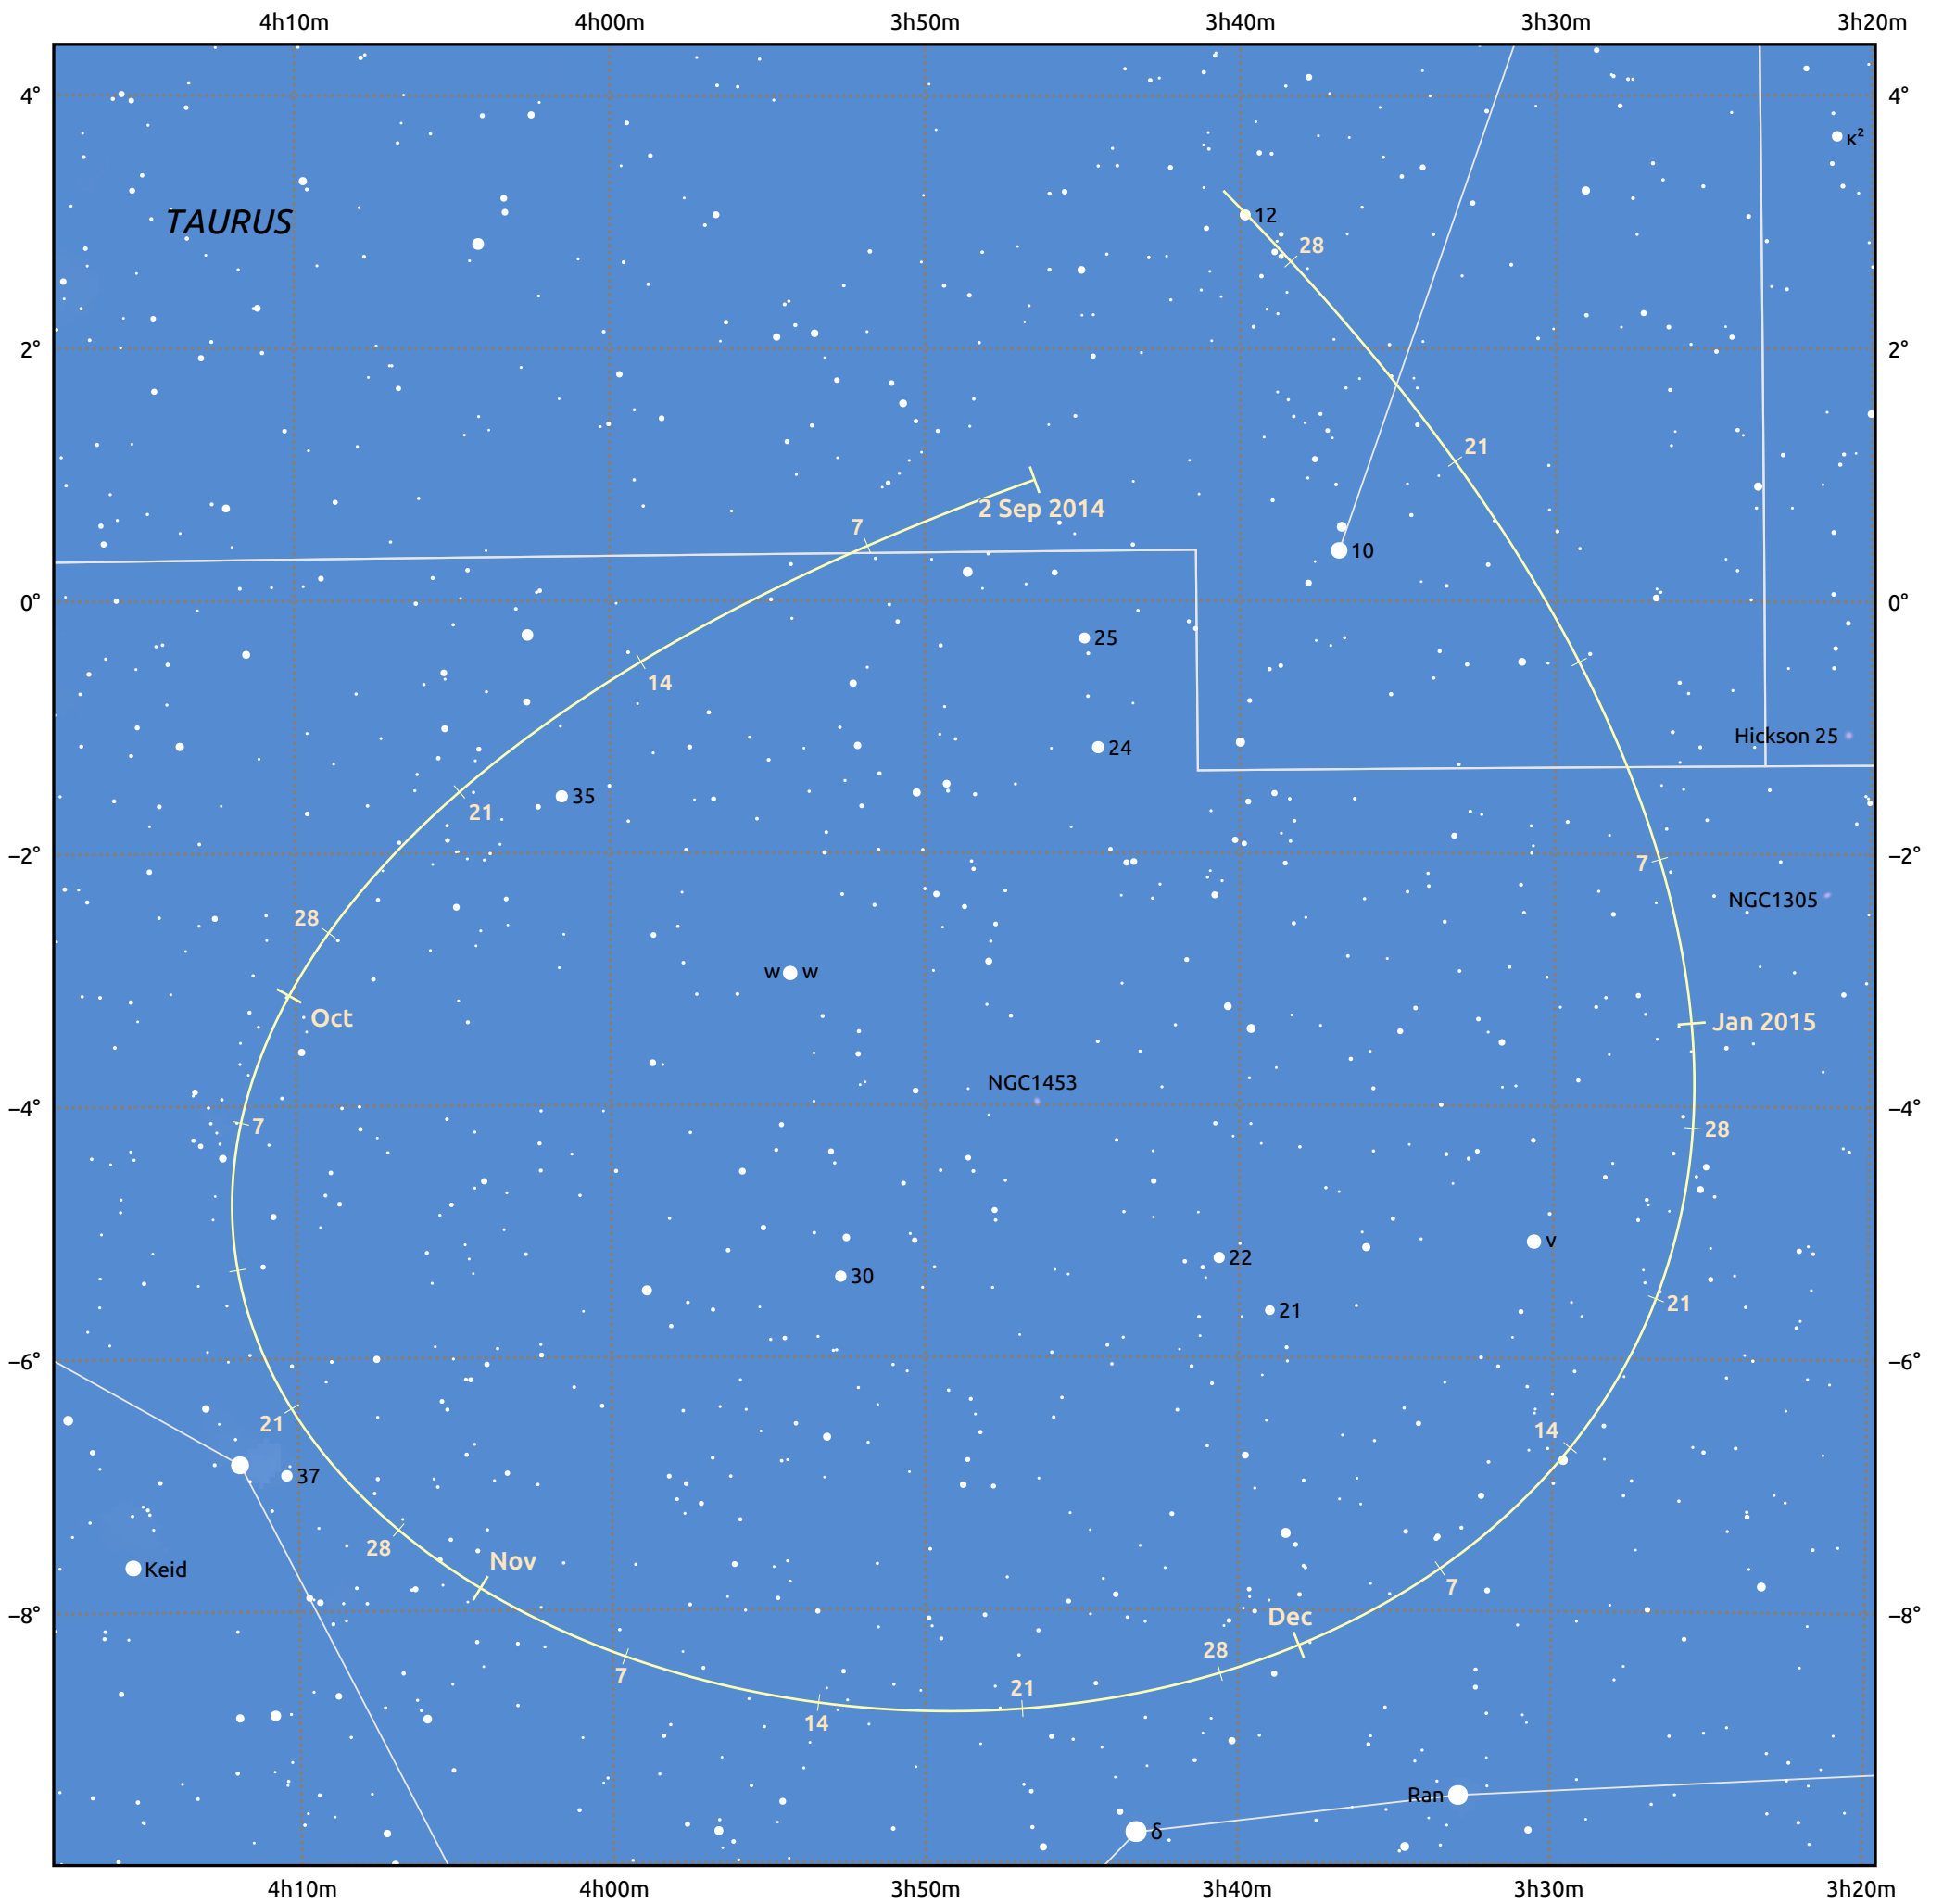

# The path of Asteroid 6 Hebe around opposition on 16 Nov 2014

© Dominic Ford 2011–2025. Date markers placed at midnight UTC. Downloaded from <https://in-the-sky.org>

Magnitude scale: 10.0 9.0 8.0 7.0 6.0 5.0 4.0 3.0

— Ecliptic Plane

Galaxy Bright nebula Open cluster Globular cluster Planetary nebula

Date	Mag	Phase
2014 Oct 1	8.6	95%
2014 Nov 1	8.1	98%
2014 Dec 1	8.2	98%
2015 Jan 1	8.9	96%
2015 Jan 9	9.1	95%