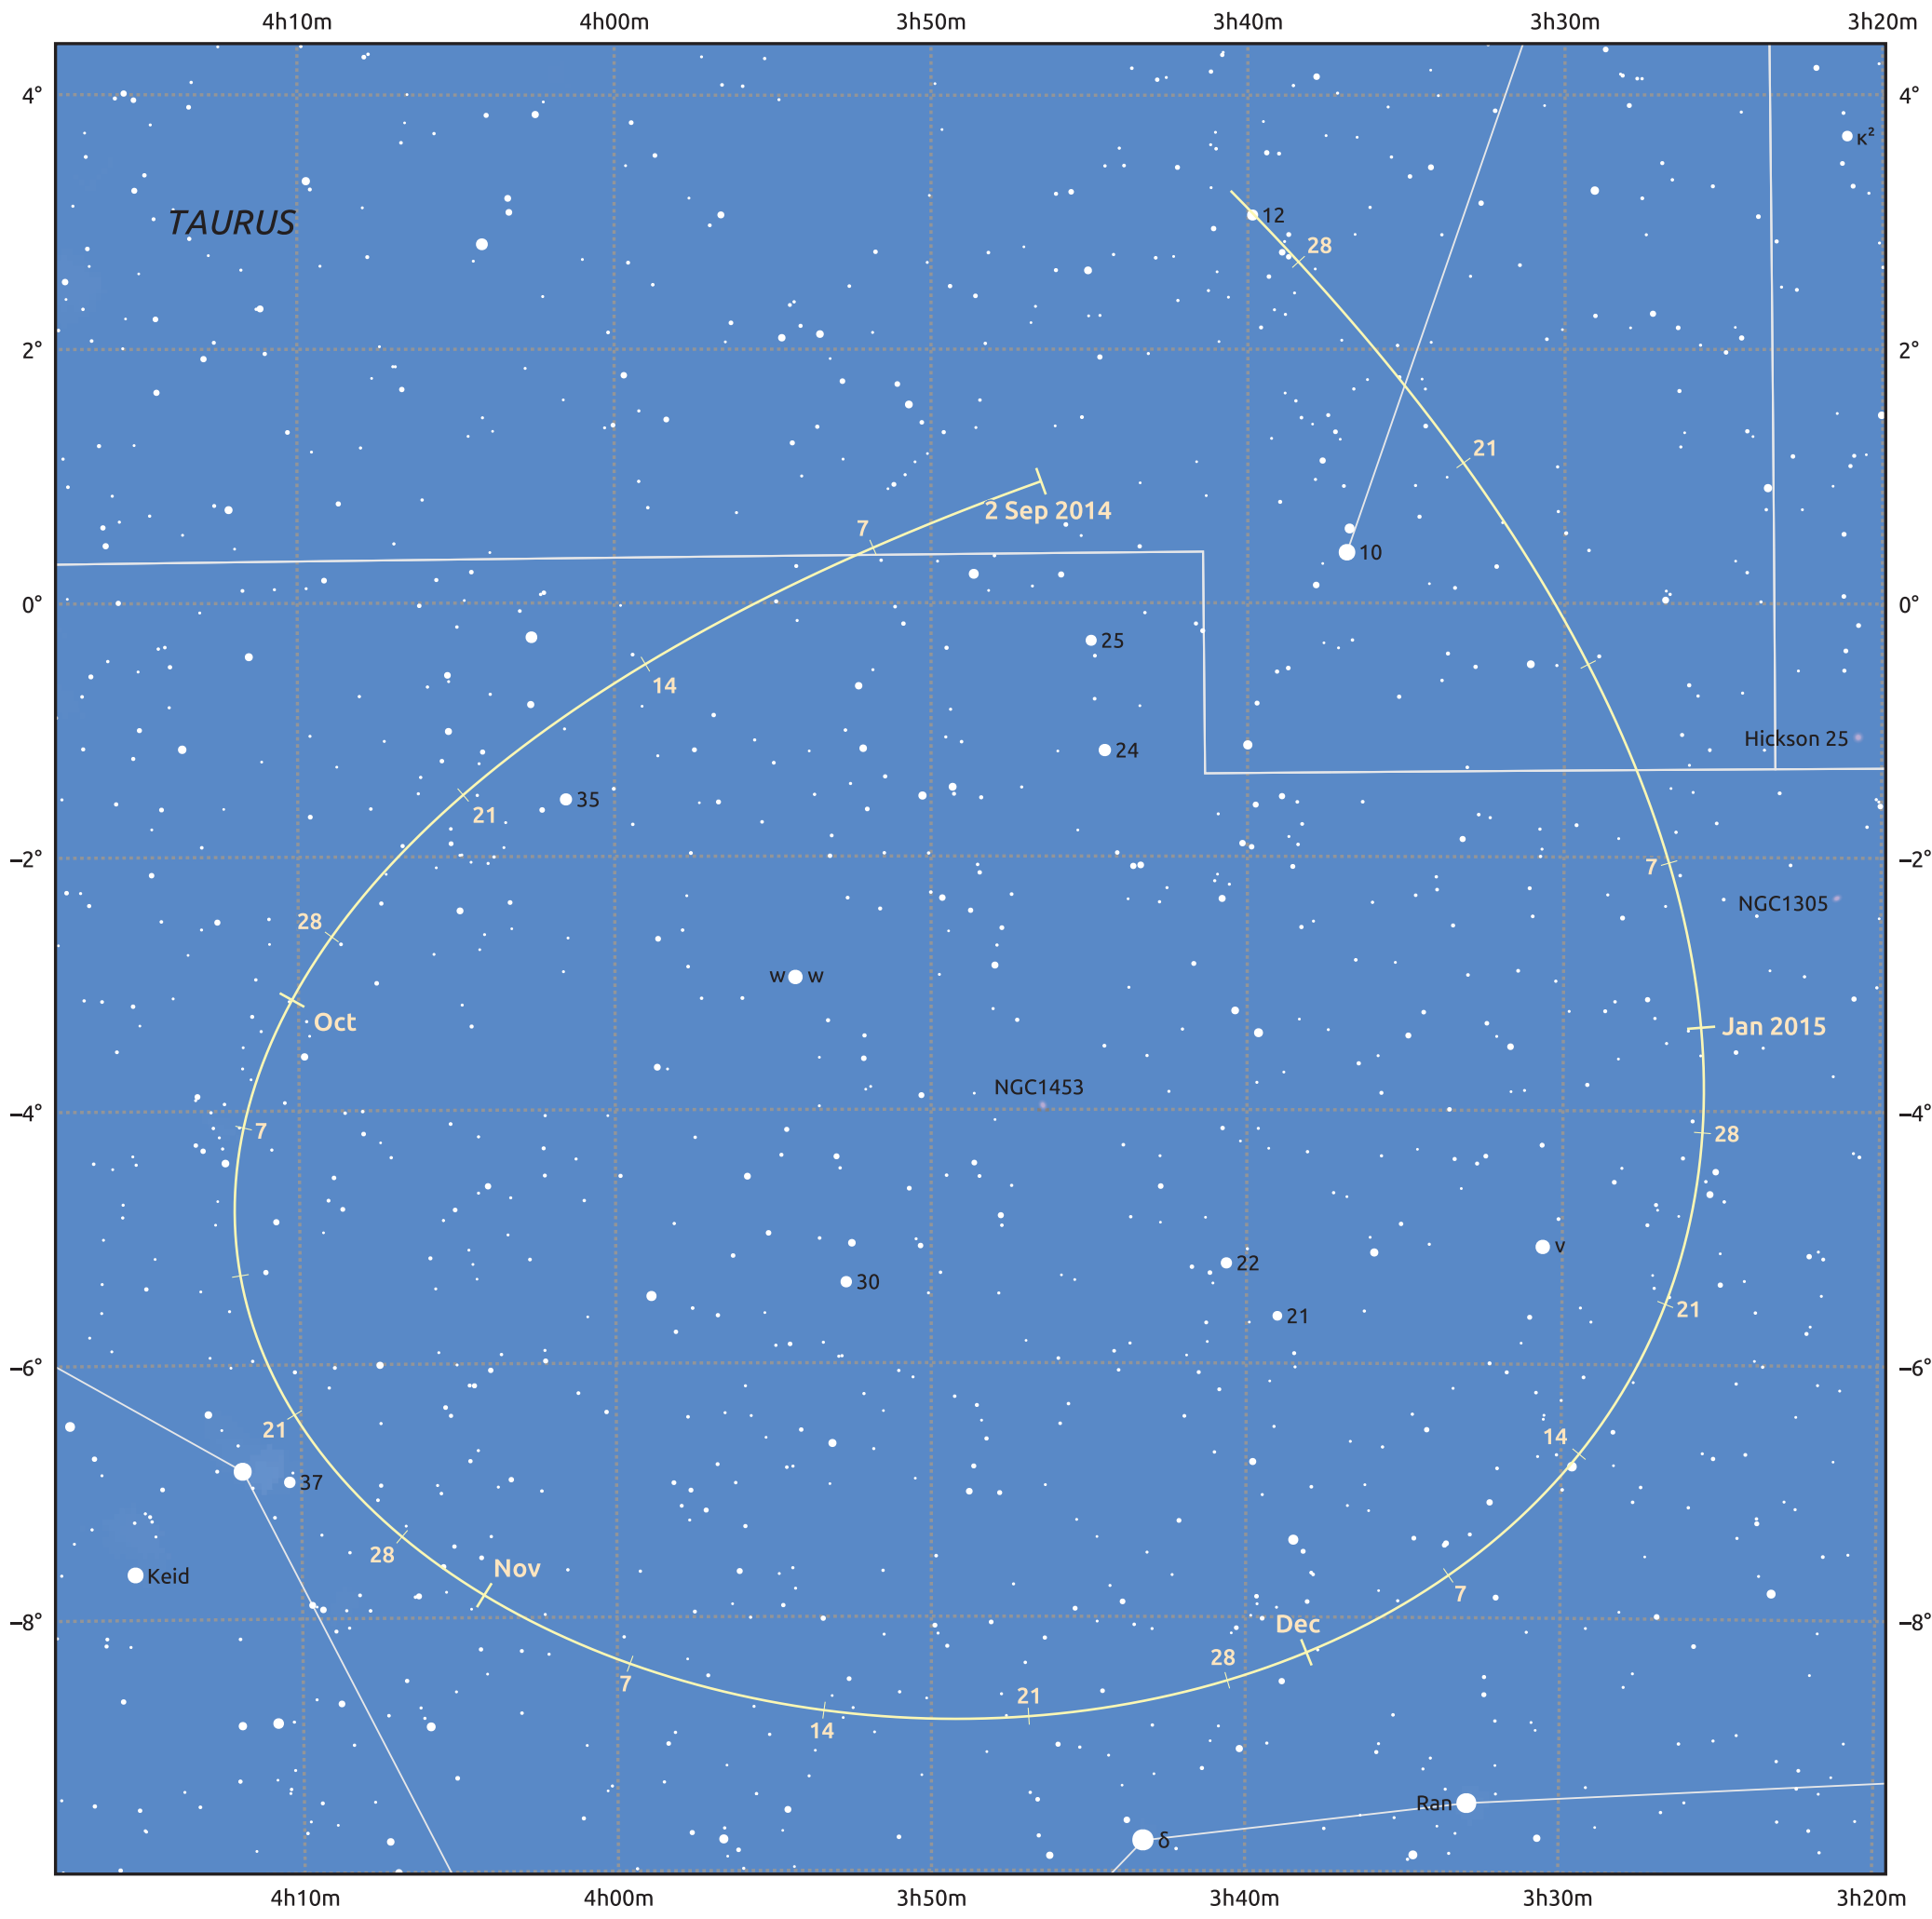

The path of Asteroid 6 Hebe around opposition on 16 Nov 2014

© Dominic Ford 2011–2025. Date markers placed at midnight UTC. Downloaded from <https://in-the-sky.org>

Magnitude scale: -10.0 -9.0 -8.0 -7.0 -6.0 -5.0 -4.0 -3.0

Ecliptic Plane

Galaxy Bright nebula Open cluster Globular cluster Planetary nebula

Date	Mag	Phase
2014 Oct 1	8.6	95%
2014 Nov 1	8.1	98%
2014 Dec 1	8.2	98%
2015 Jan 1	8.9	96%
2015 Jan 9	9.1	95%