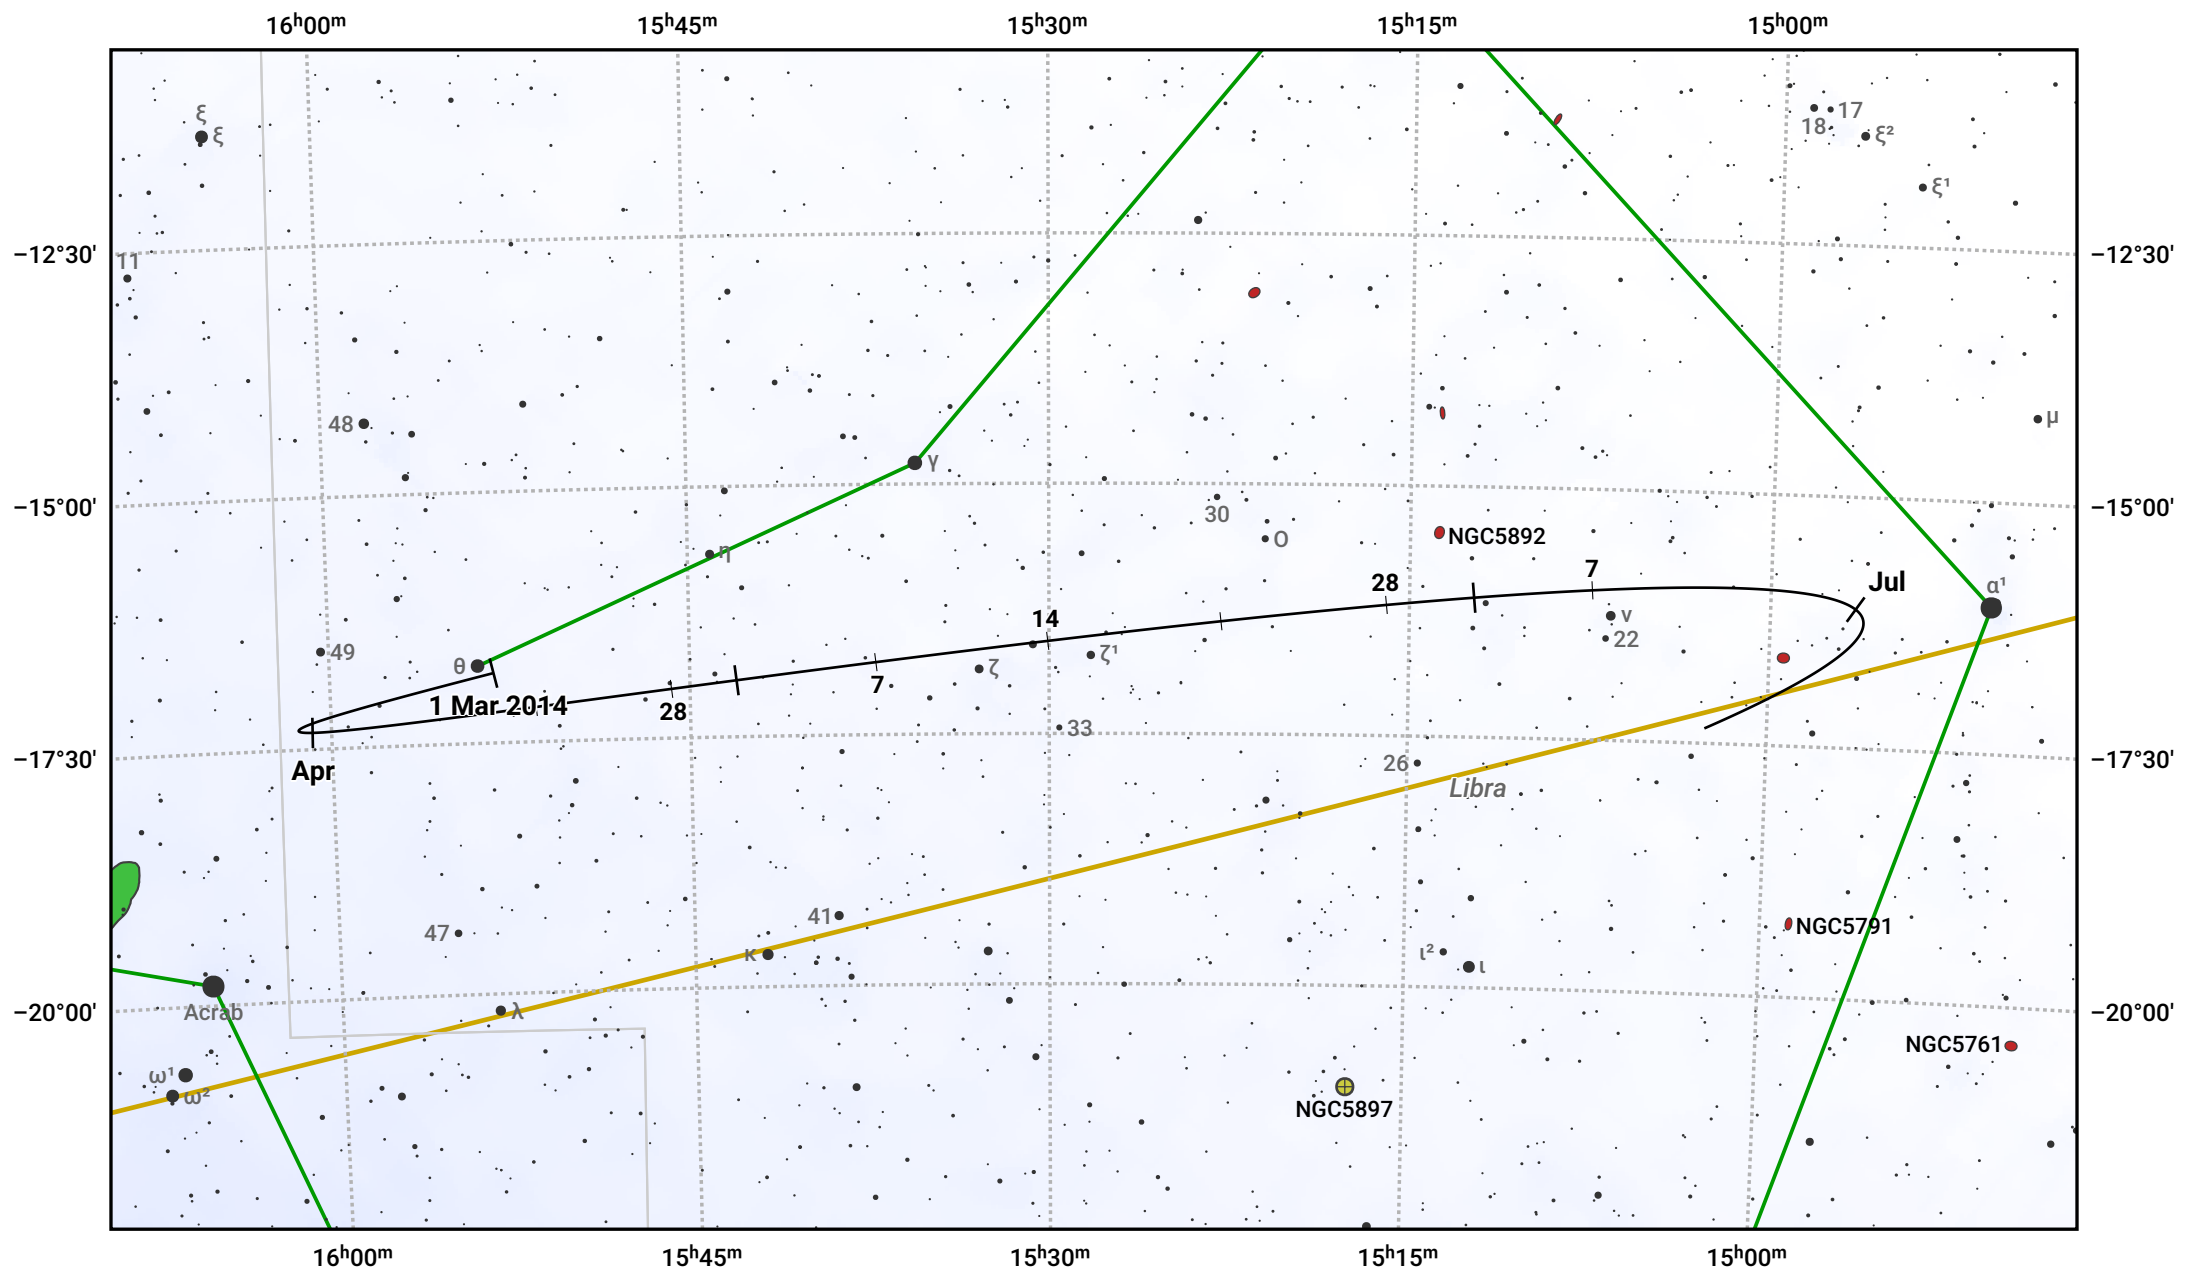

# The path of Asteroid 9 Metis around opposition on 15 May 2014

© Dominic Ford 2011–2024. Date markers placed at midnight UTC. Downloaded from <https://in-the-sky.org>

Magnitude scale: 10.0 9.0 8.0 7.0 6.0 5.0 4.0 3.0 2.0

— Ecliptic Plane

● Galaxy    ■ Bright nebula    ● Open cluster    ⊕ Globular cluster

Date	Mag
2014 Mar 1	11.2
2014 Apr 1	10.7
2014 Apr 24	10.2
2014 May 1	10.1
2014 Jun 1	10.2
2014 Jul 1	10.8
2014 Jul 24	11.2