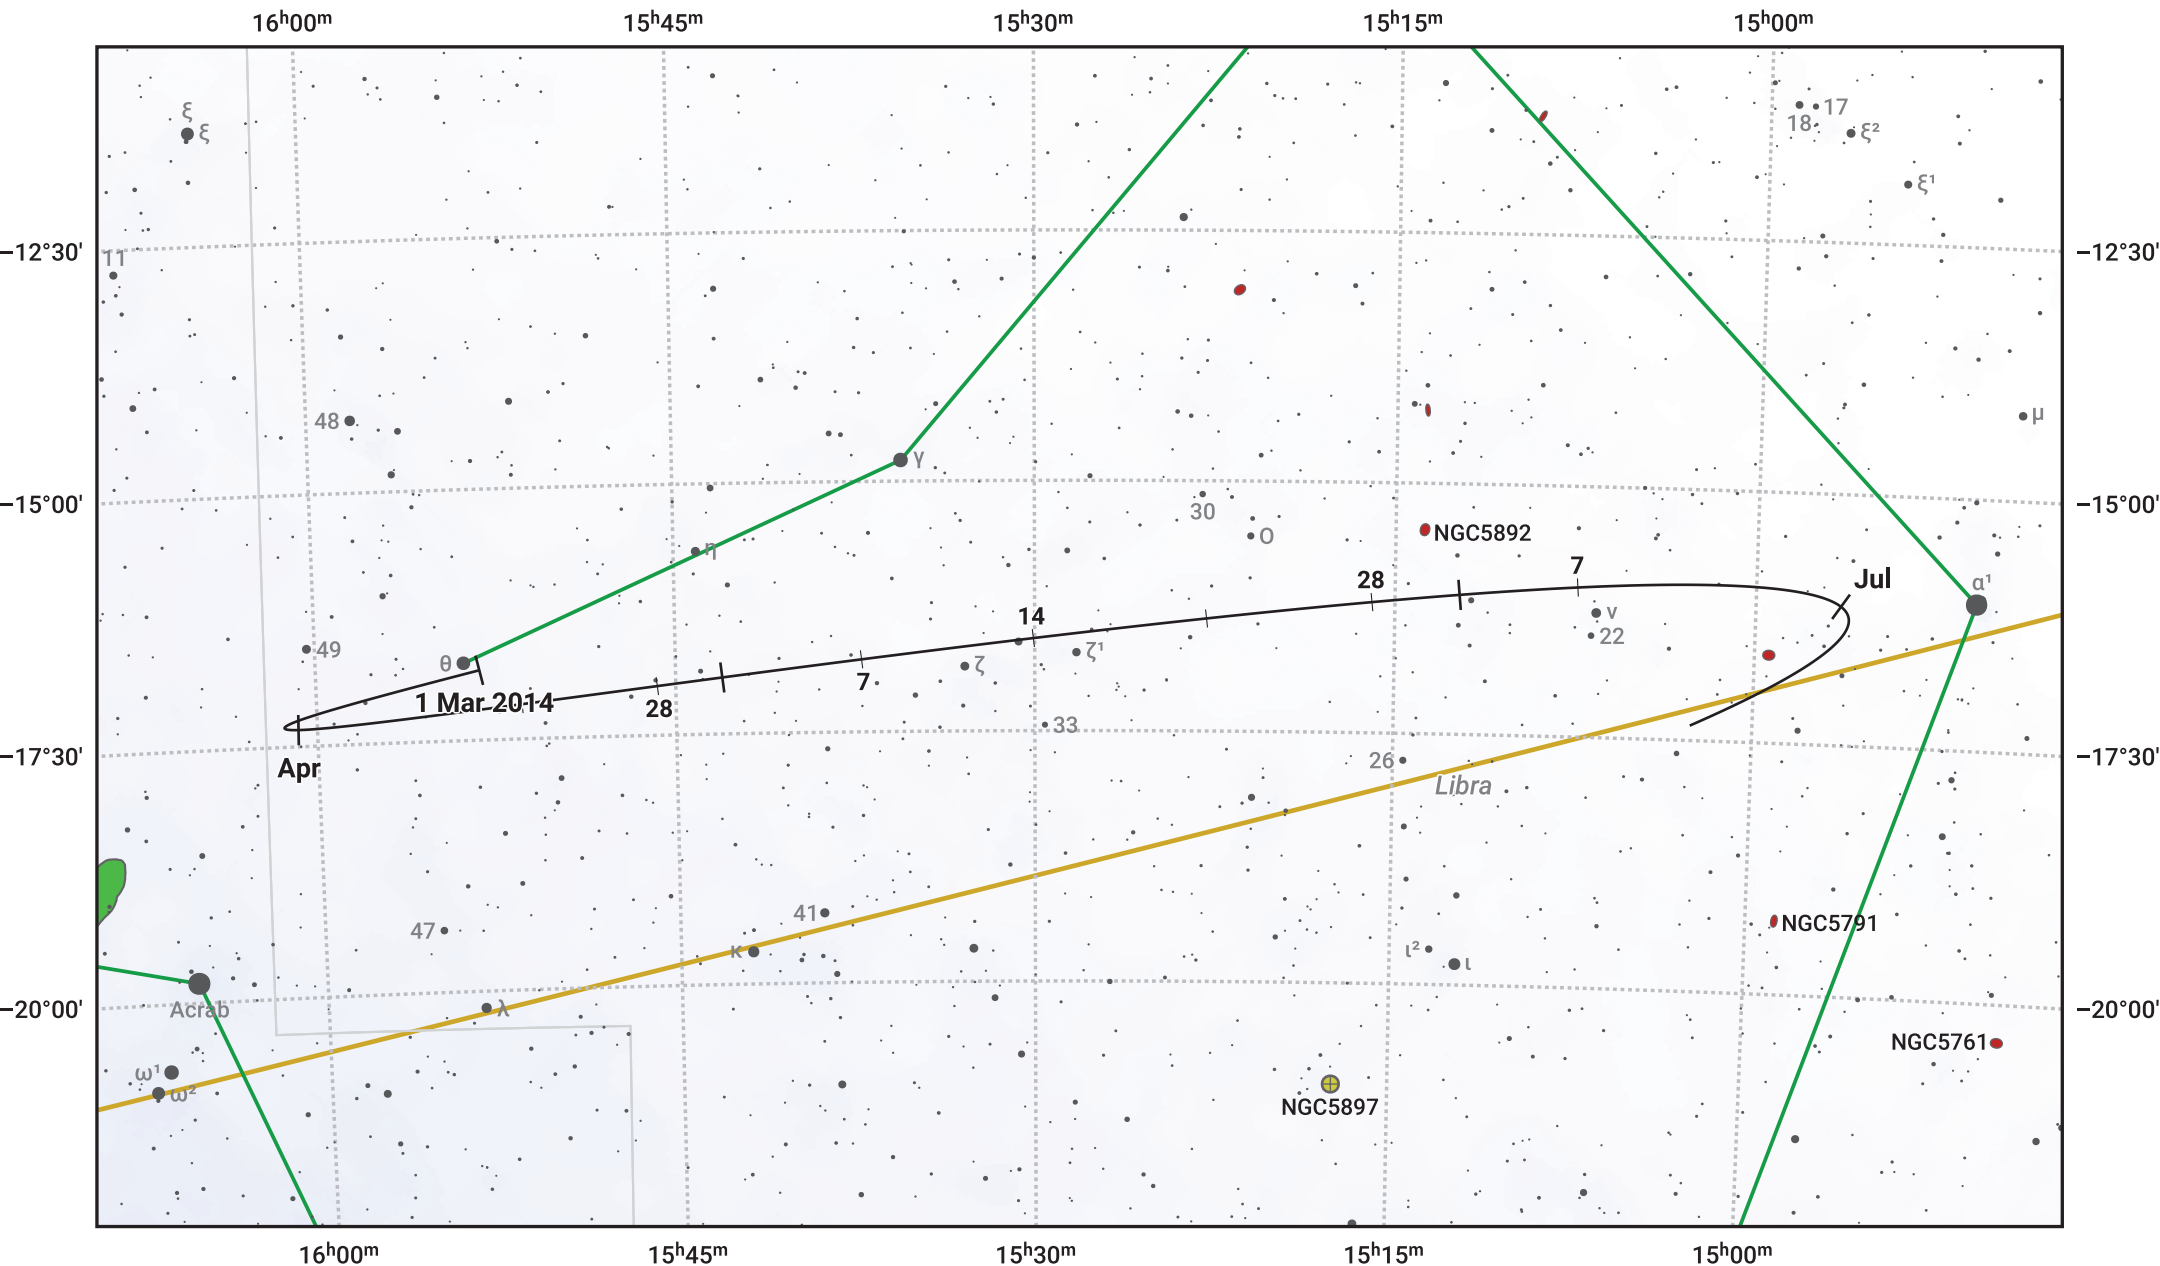

The path of Asteroid 9 Metis around opposition on 15 May 2014

© Dominic Ford 2011–2024. Date markers placed at midnight UTC. Downloaded from <https://in-the-sky.org>

Magnitude scale: 10.0 9.0 8.0 7.0 6.0 5.0 4.0 3.0 2.0

— Ecliptic Plane

Galaxy Bright nebula Open cluster Globular cluster

Date	Mag
2014 Mar 1	11.2
2014 Apr 1	10.7
2014 Apr 24	10.2
2014 May 1	10.1
2014 Jun 1	10.2
2014 Jul 1	10.8
2014 Jul 24	11.2