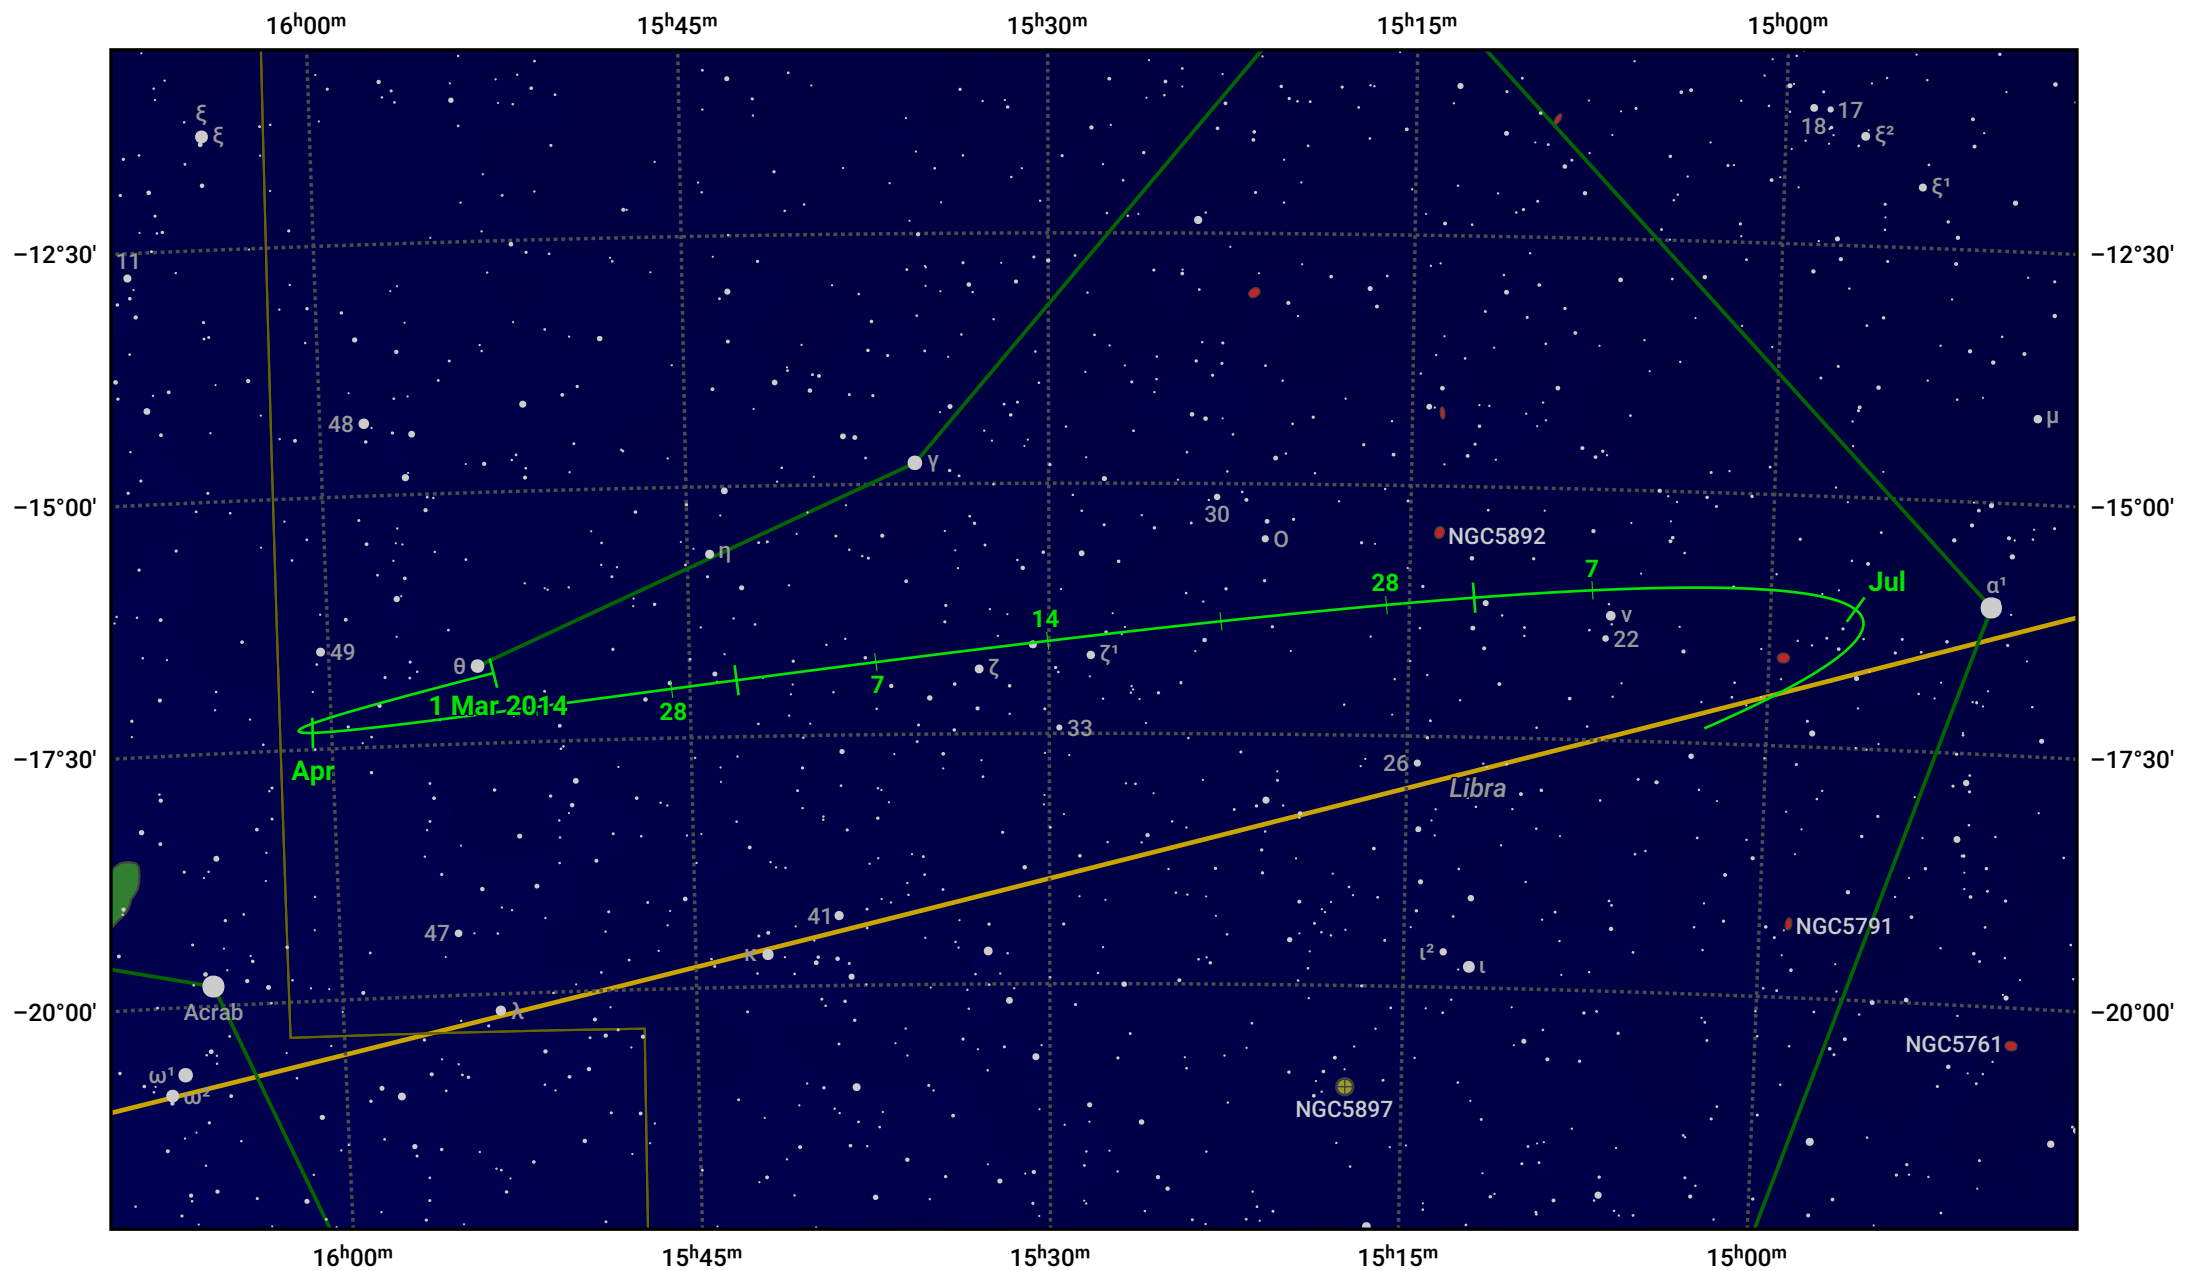

The path of Asteroid 9 Metis around opposition on 15 May 2014

© Dominic Ford 2011–2024. Date markers placed at midnight UTC. Downloaded from <https://in-the-sky.org>

Magnitude scale: 10.0 9.0 8.0 7.0 6.0 5.0 4.0 3.0 2.0

— Ecliptic Plane

Galaxy Bright nebula Open cluster Globular cluster

Date	Mag
2014 Mar 1	11.2
2014 Apr 1	10.7
2014 Apr 24	10.2
2014 May 1	10.1
2014 Jun 1	10.2
2014 Jul 1	10.8
2014 Jul 24	11.2